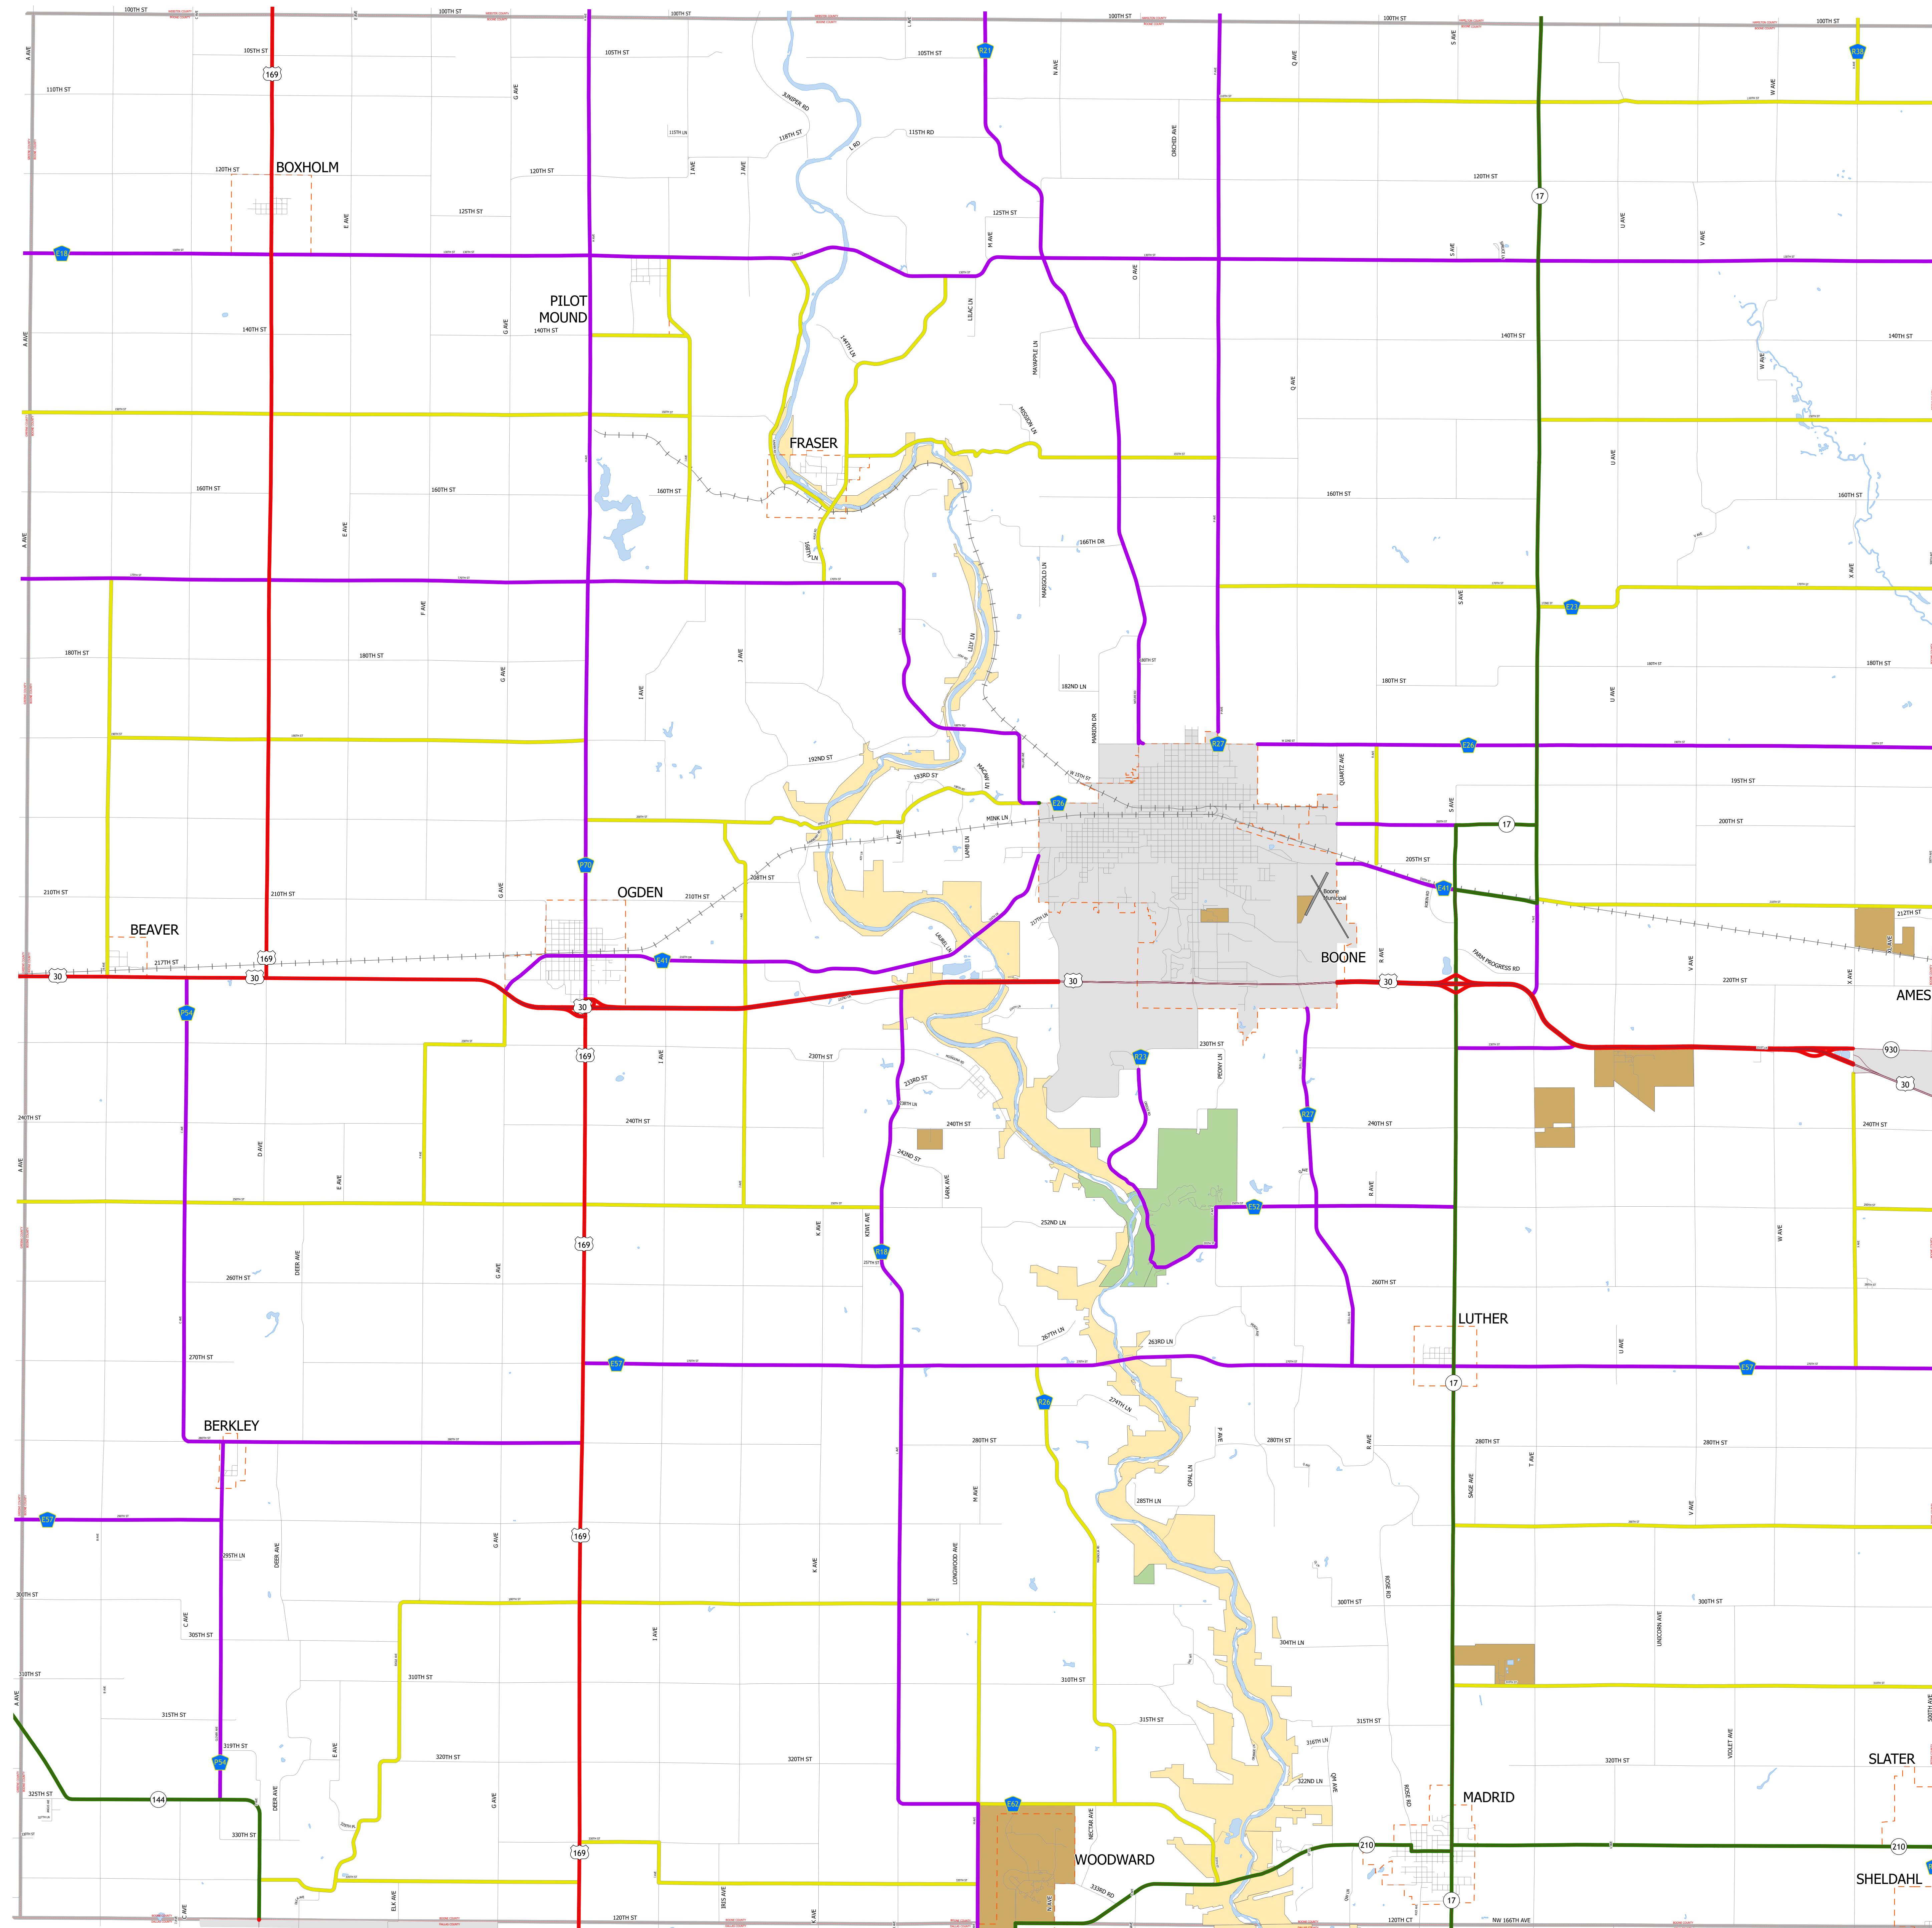

Boone County IOWA

2/2/2026

- Interstate
- Other Principal Arterial
- Minor Arterial
- Major Collector
- Minor Collector
- Local Roads
- Corporate Limits
- Rail Lines
- State Parks
- State Institutions
- Federal Land
- County Borders
- Urban Areas

FUTURE CLASSIFIED ROUTES SHOWN AS DASHED LINES