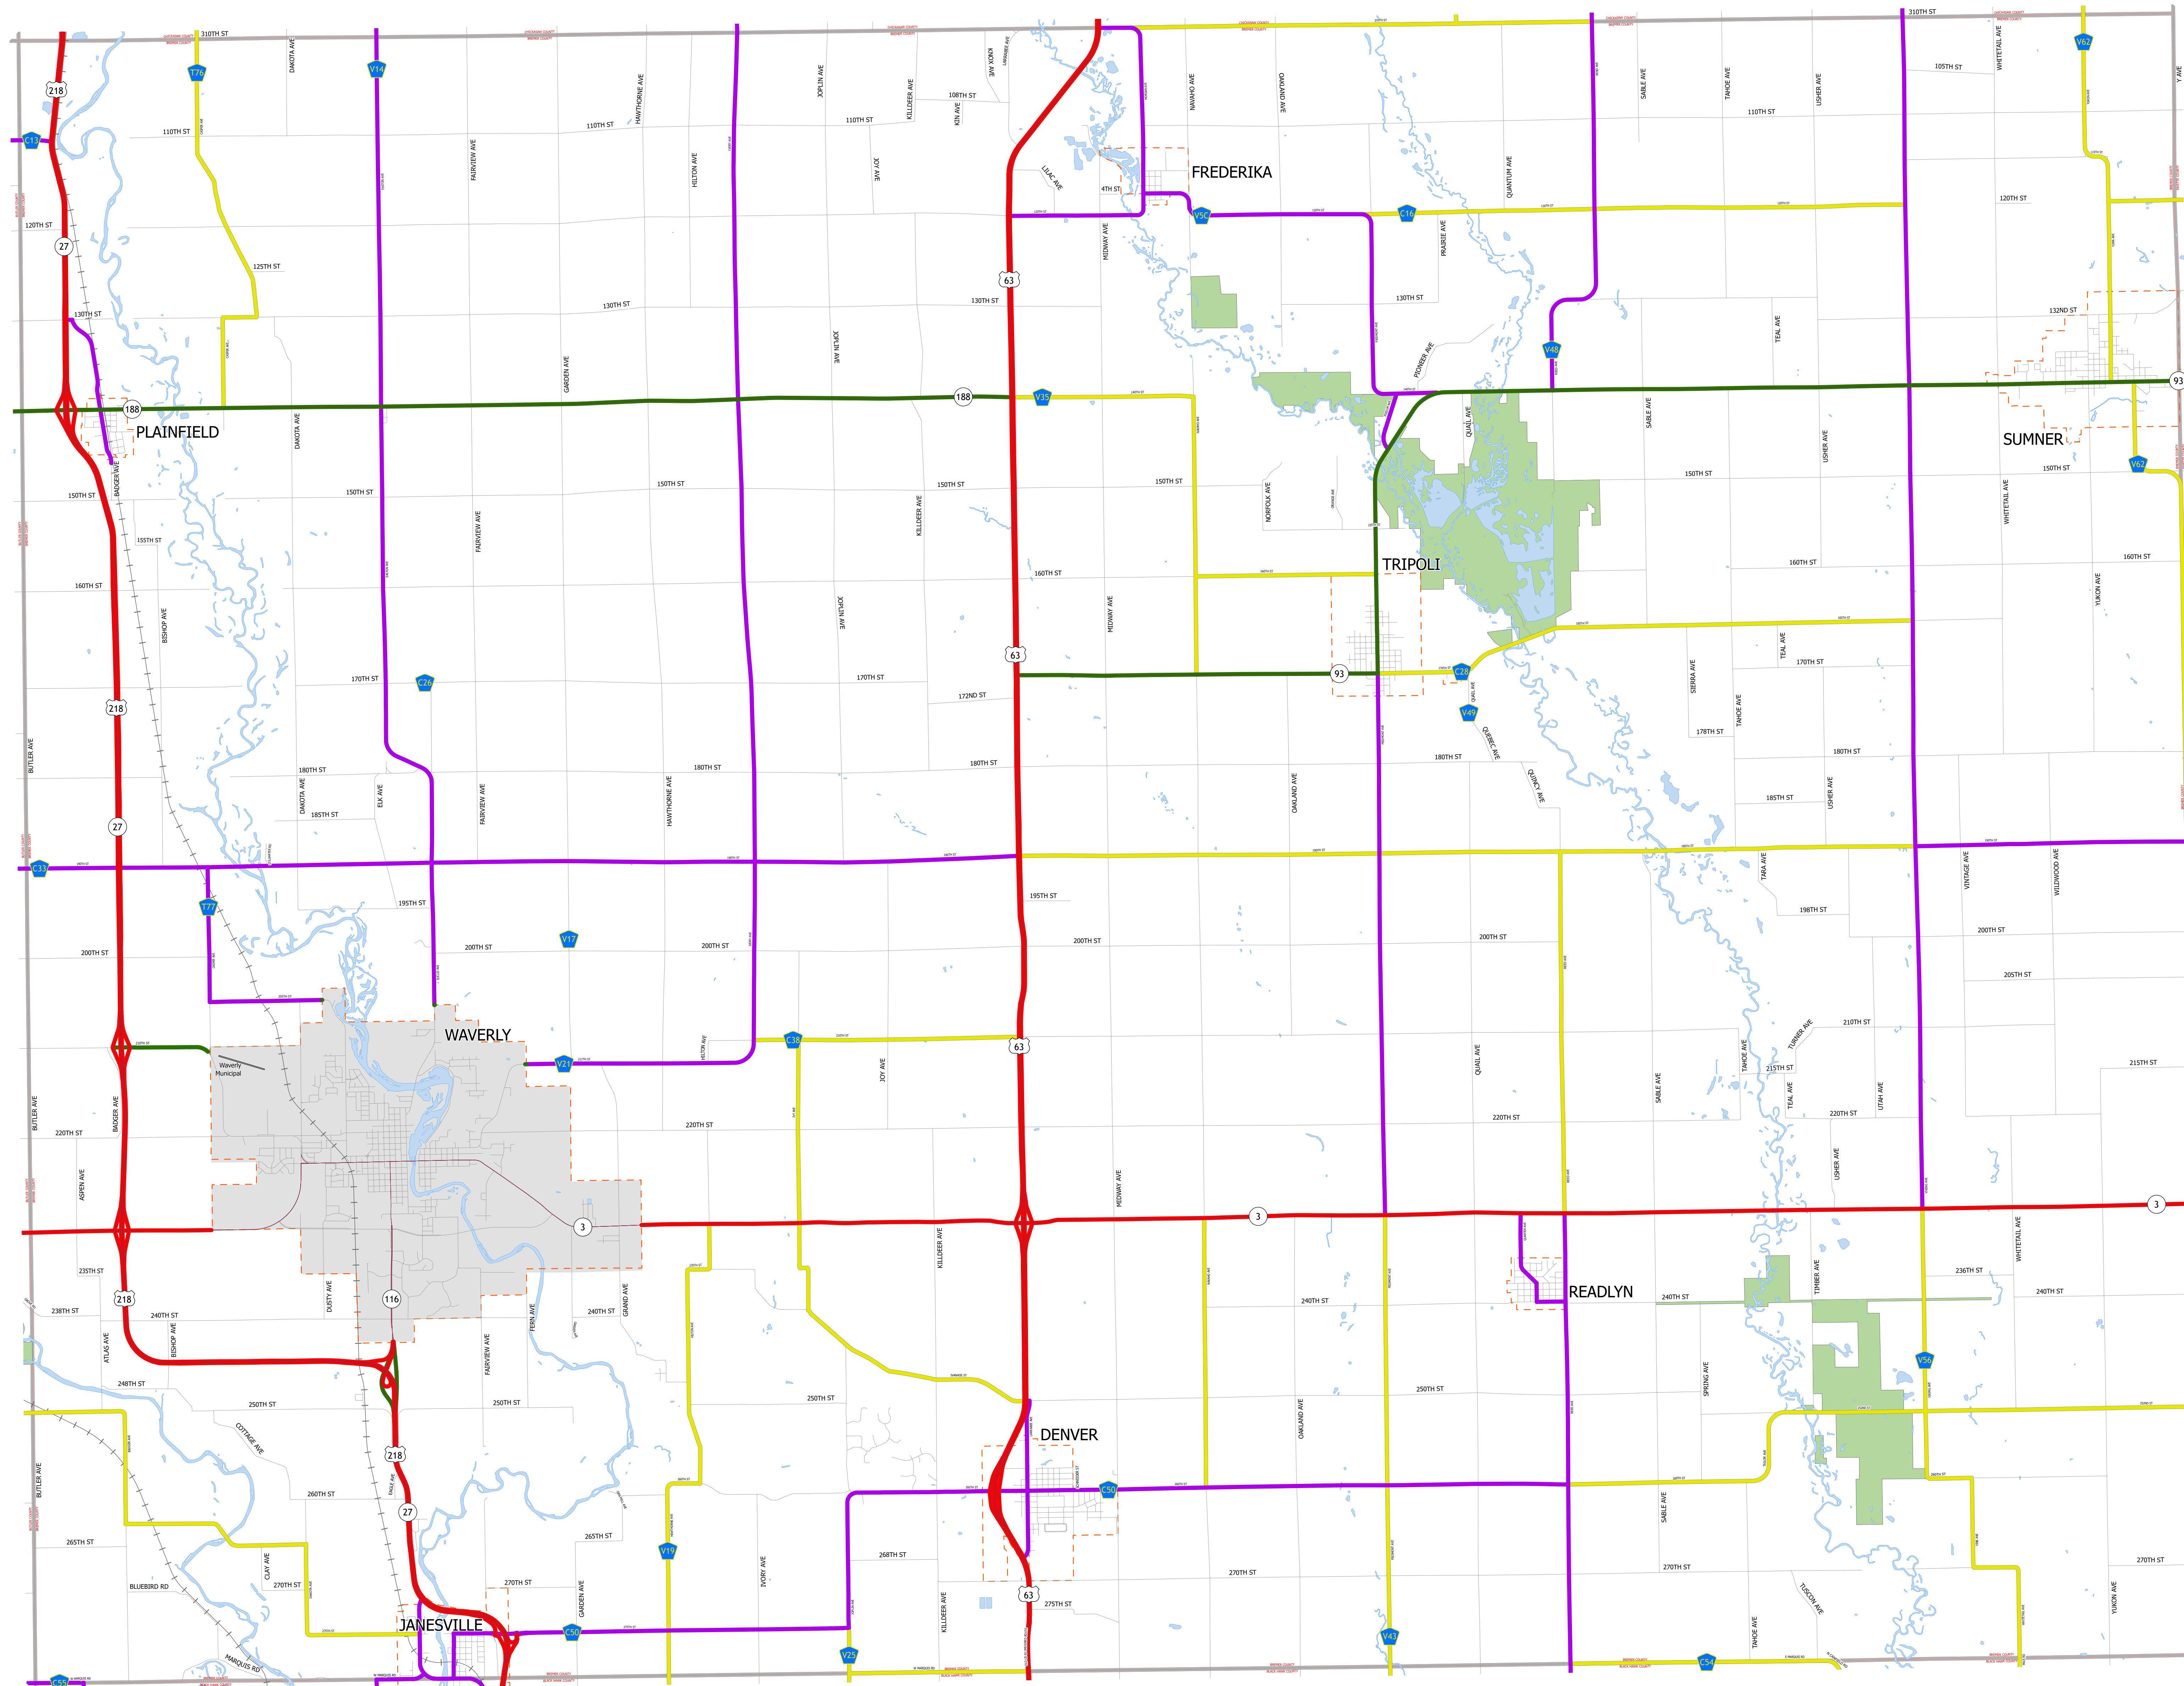

# Bremer County IOWA

2/2/2026

- Interstate
- Other Principal Arterial
- Minor Arterial
- Major Collector
- Minor Collector
- Local Roads
- Corporate Limits
- Rail Lines
- State Parks
- State Institutions
- Federal Land
- County Borders
- Urban Areas

FUTURE CLASSIFIED ROUTES SHOWN AS DASHED LINES

9