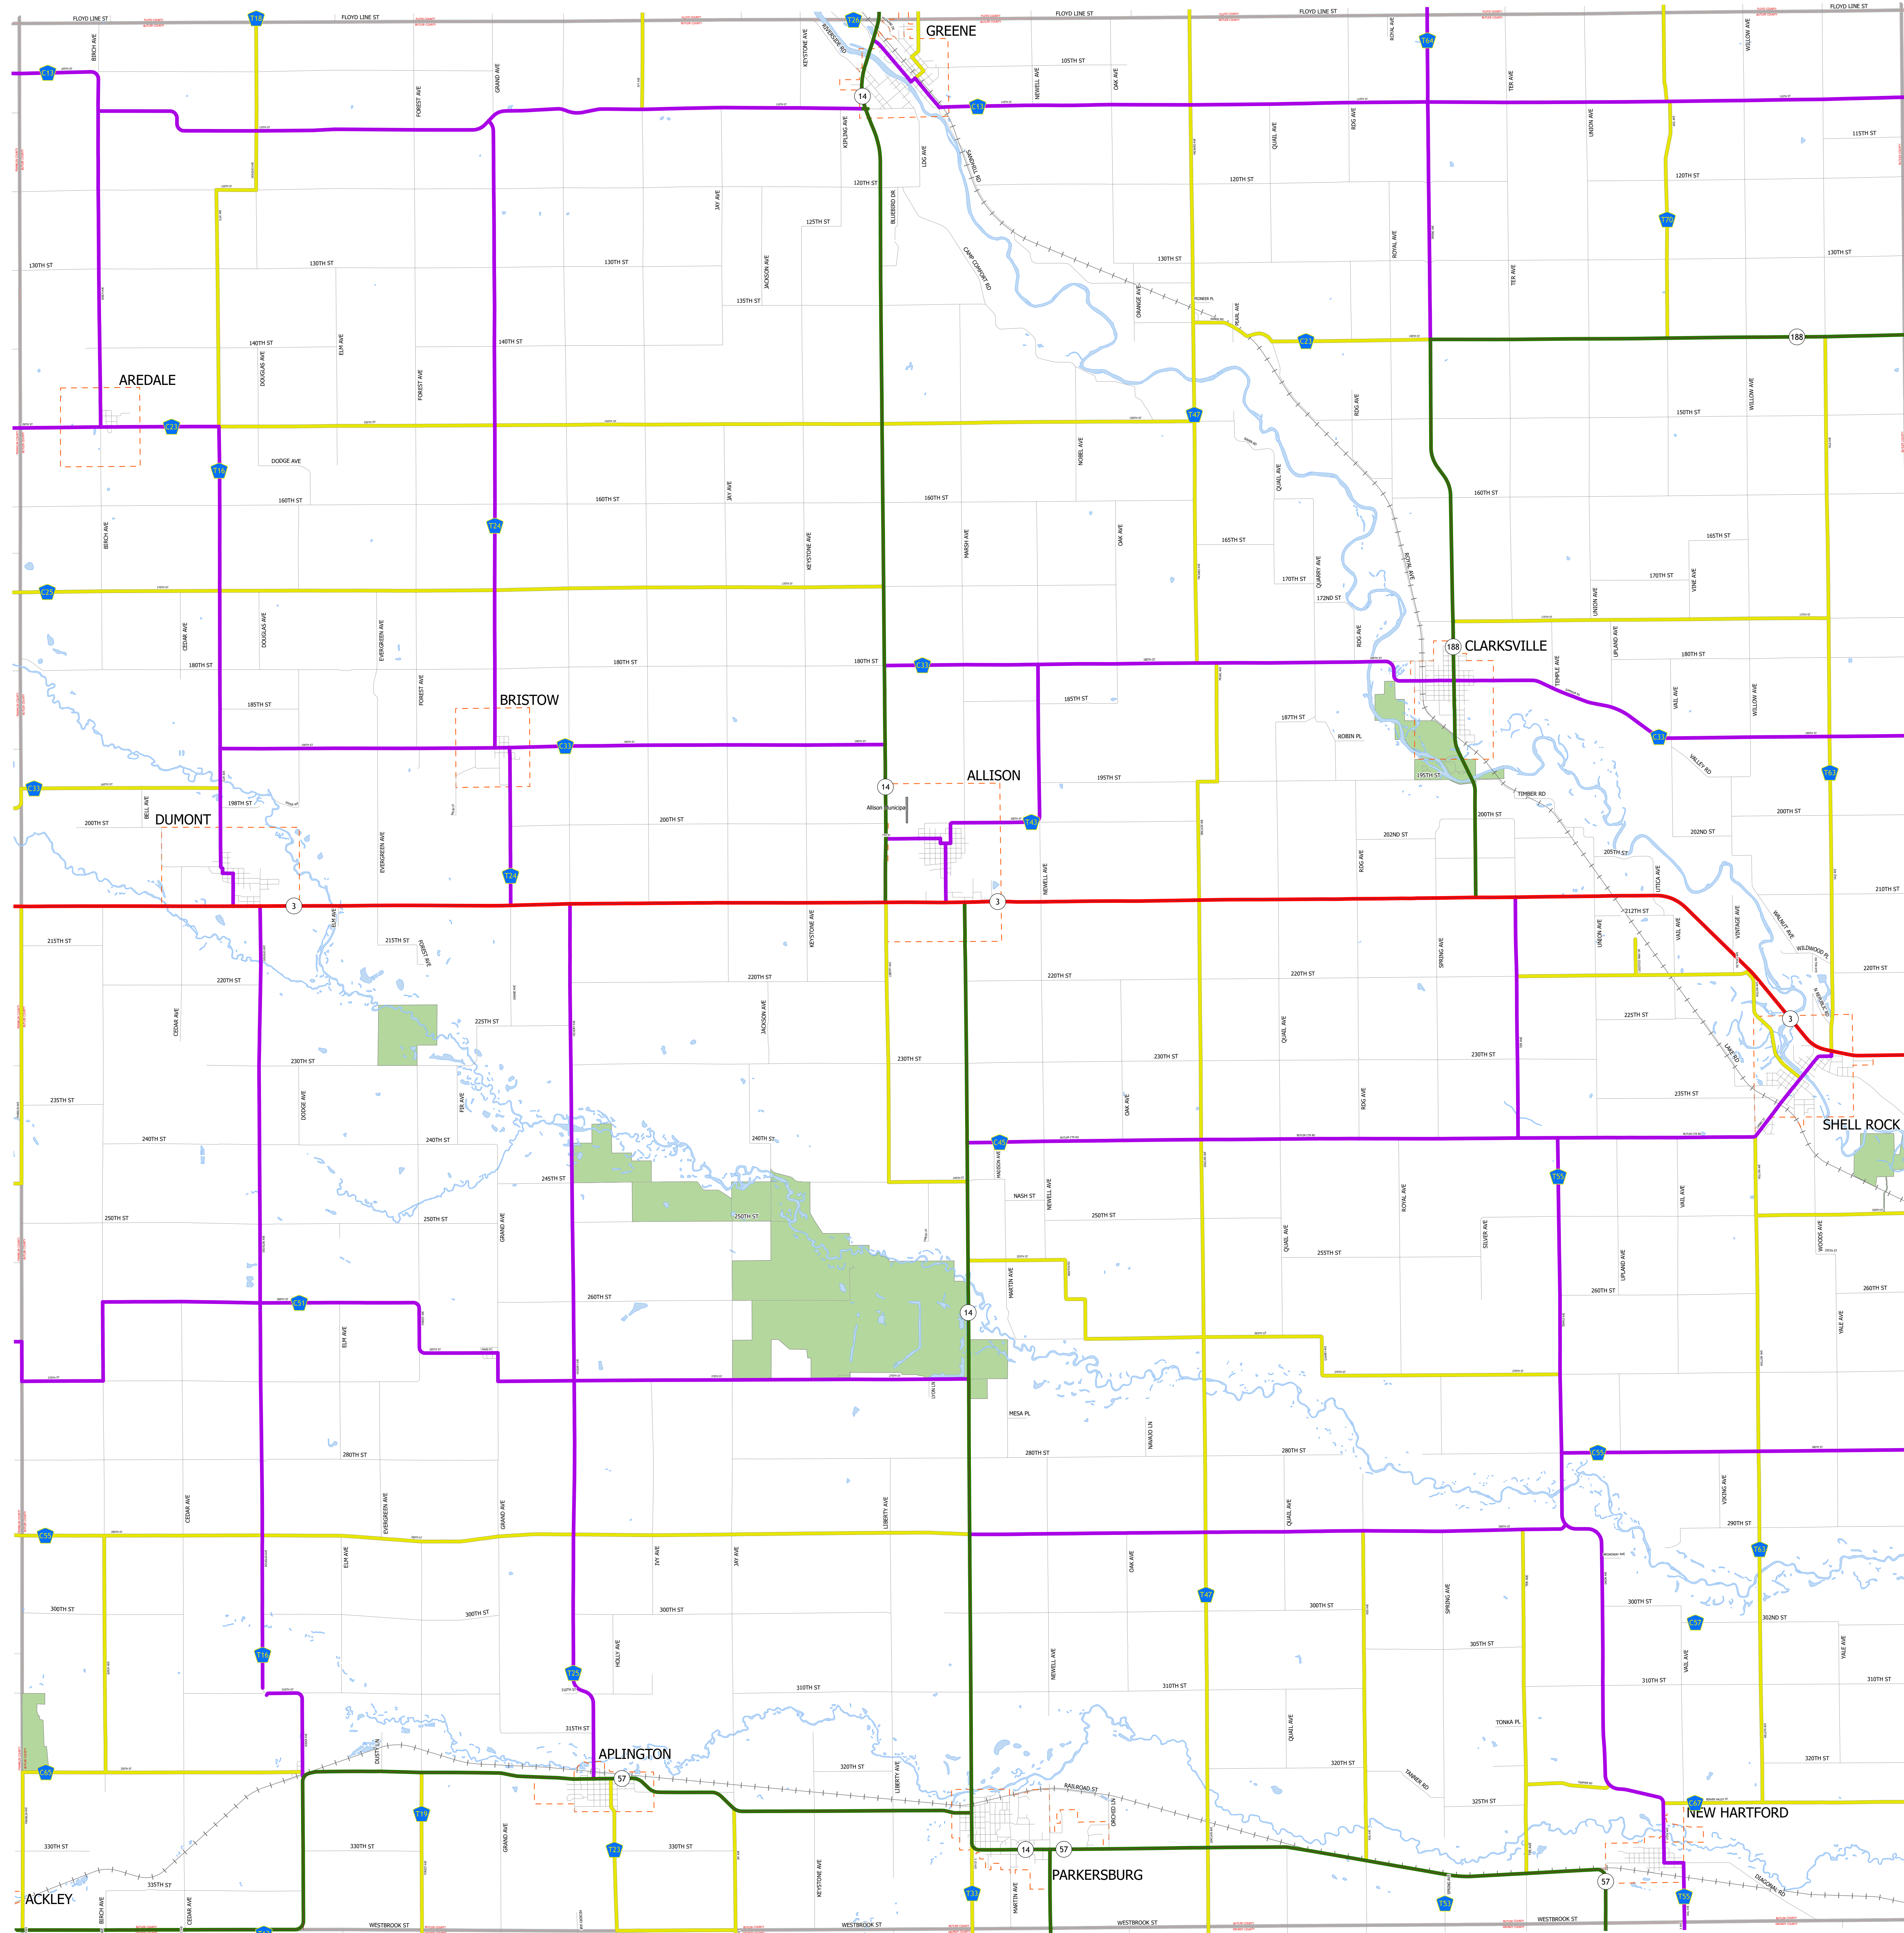

Butler County IOWA

2/2/2026

-  Interstate
-  Other Principal Arterial
-  Minor Arterial
-  Major Collector
-  Minor Collector
-  Local Roads
-  Corporate Limits
-  Rail Lines
-  State Parks
-  State Institutions
-  Federal Land
-  County Borders
-  Urban Areas

FUTURE CLASSIFIED ROUTES SHOWN AS DASHED LINES

12