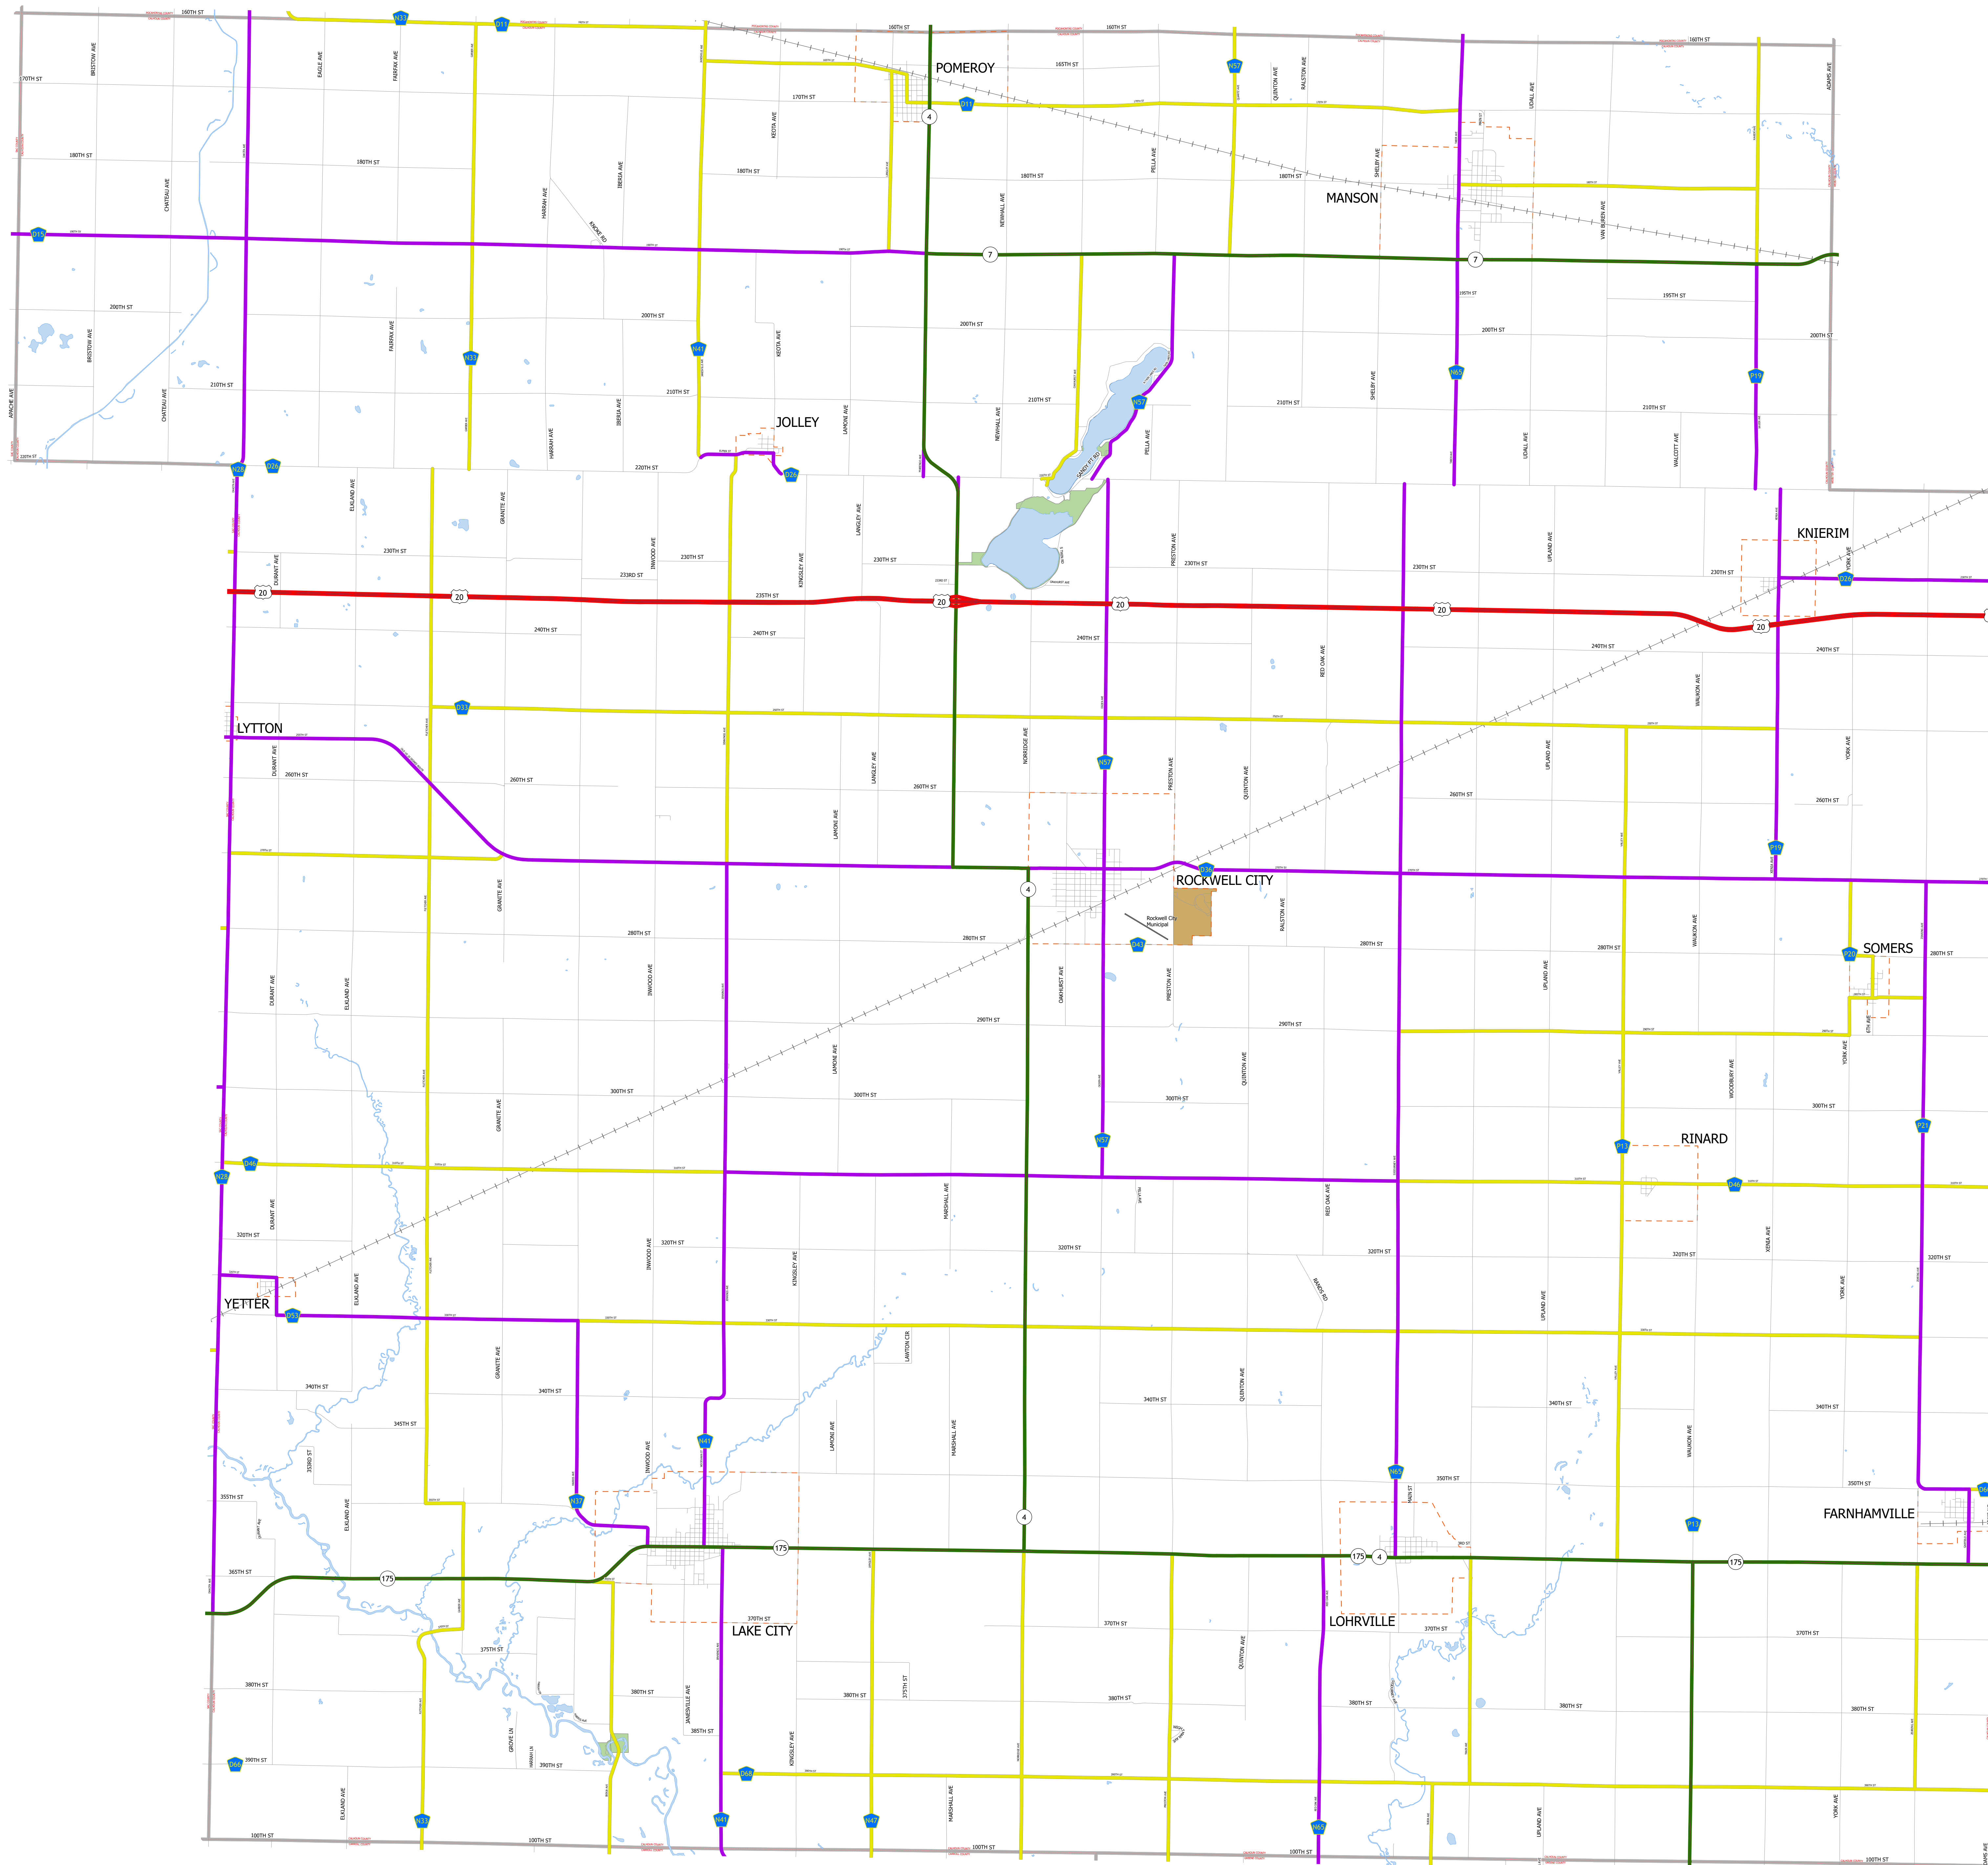

Calhoun County IOWA

2/2/2026

-  Interstate
-  Other Principal Arterial
-  Minor Arterial
-  Major Collector
-  Minor Collector
-  Local Roads
-  Corporate Limits
-  Rail Lines
-  State Parks
-  State Institutions
-  Federal Land
-  County Borders
-  Urban Areas

FUTURE CLASSIFIED ROUTES SHOWN AS DASHED LINES

13