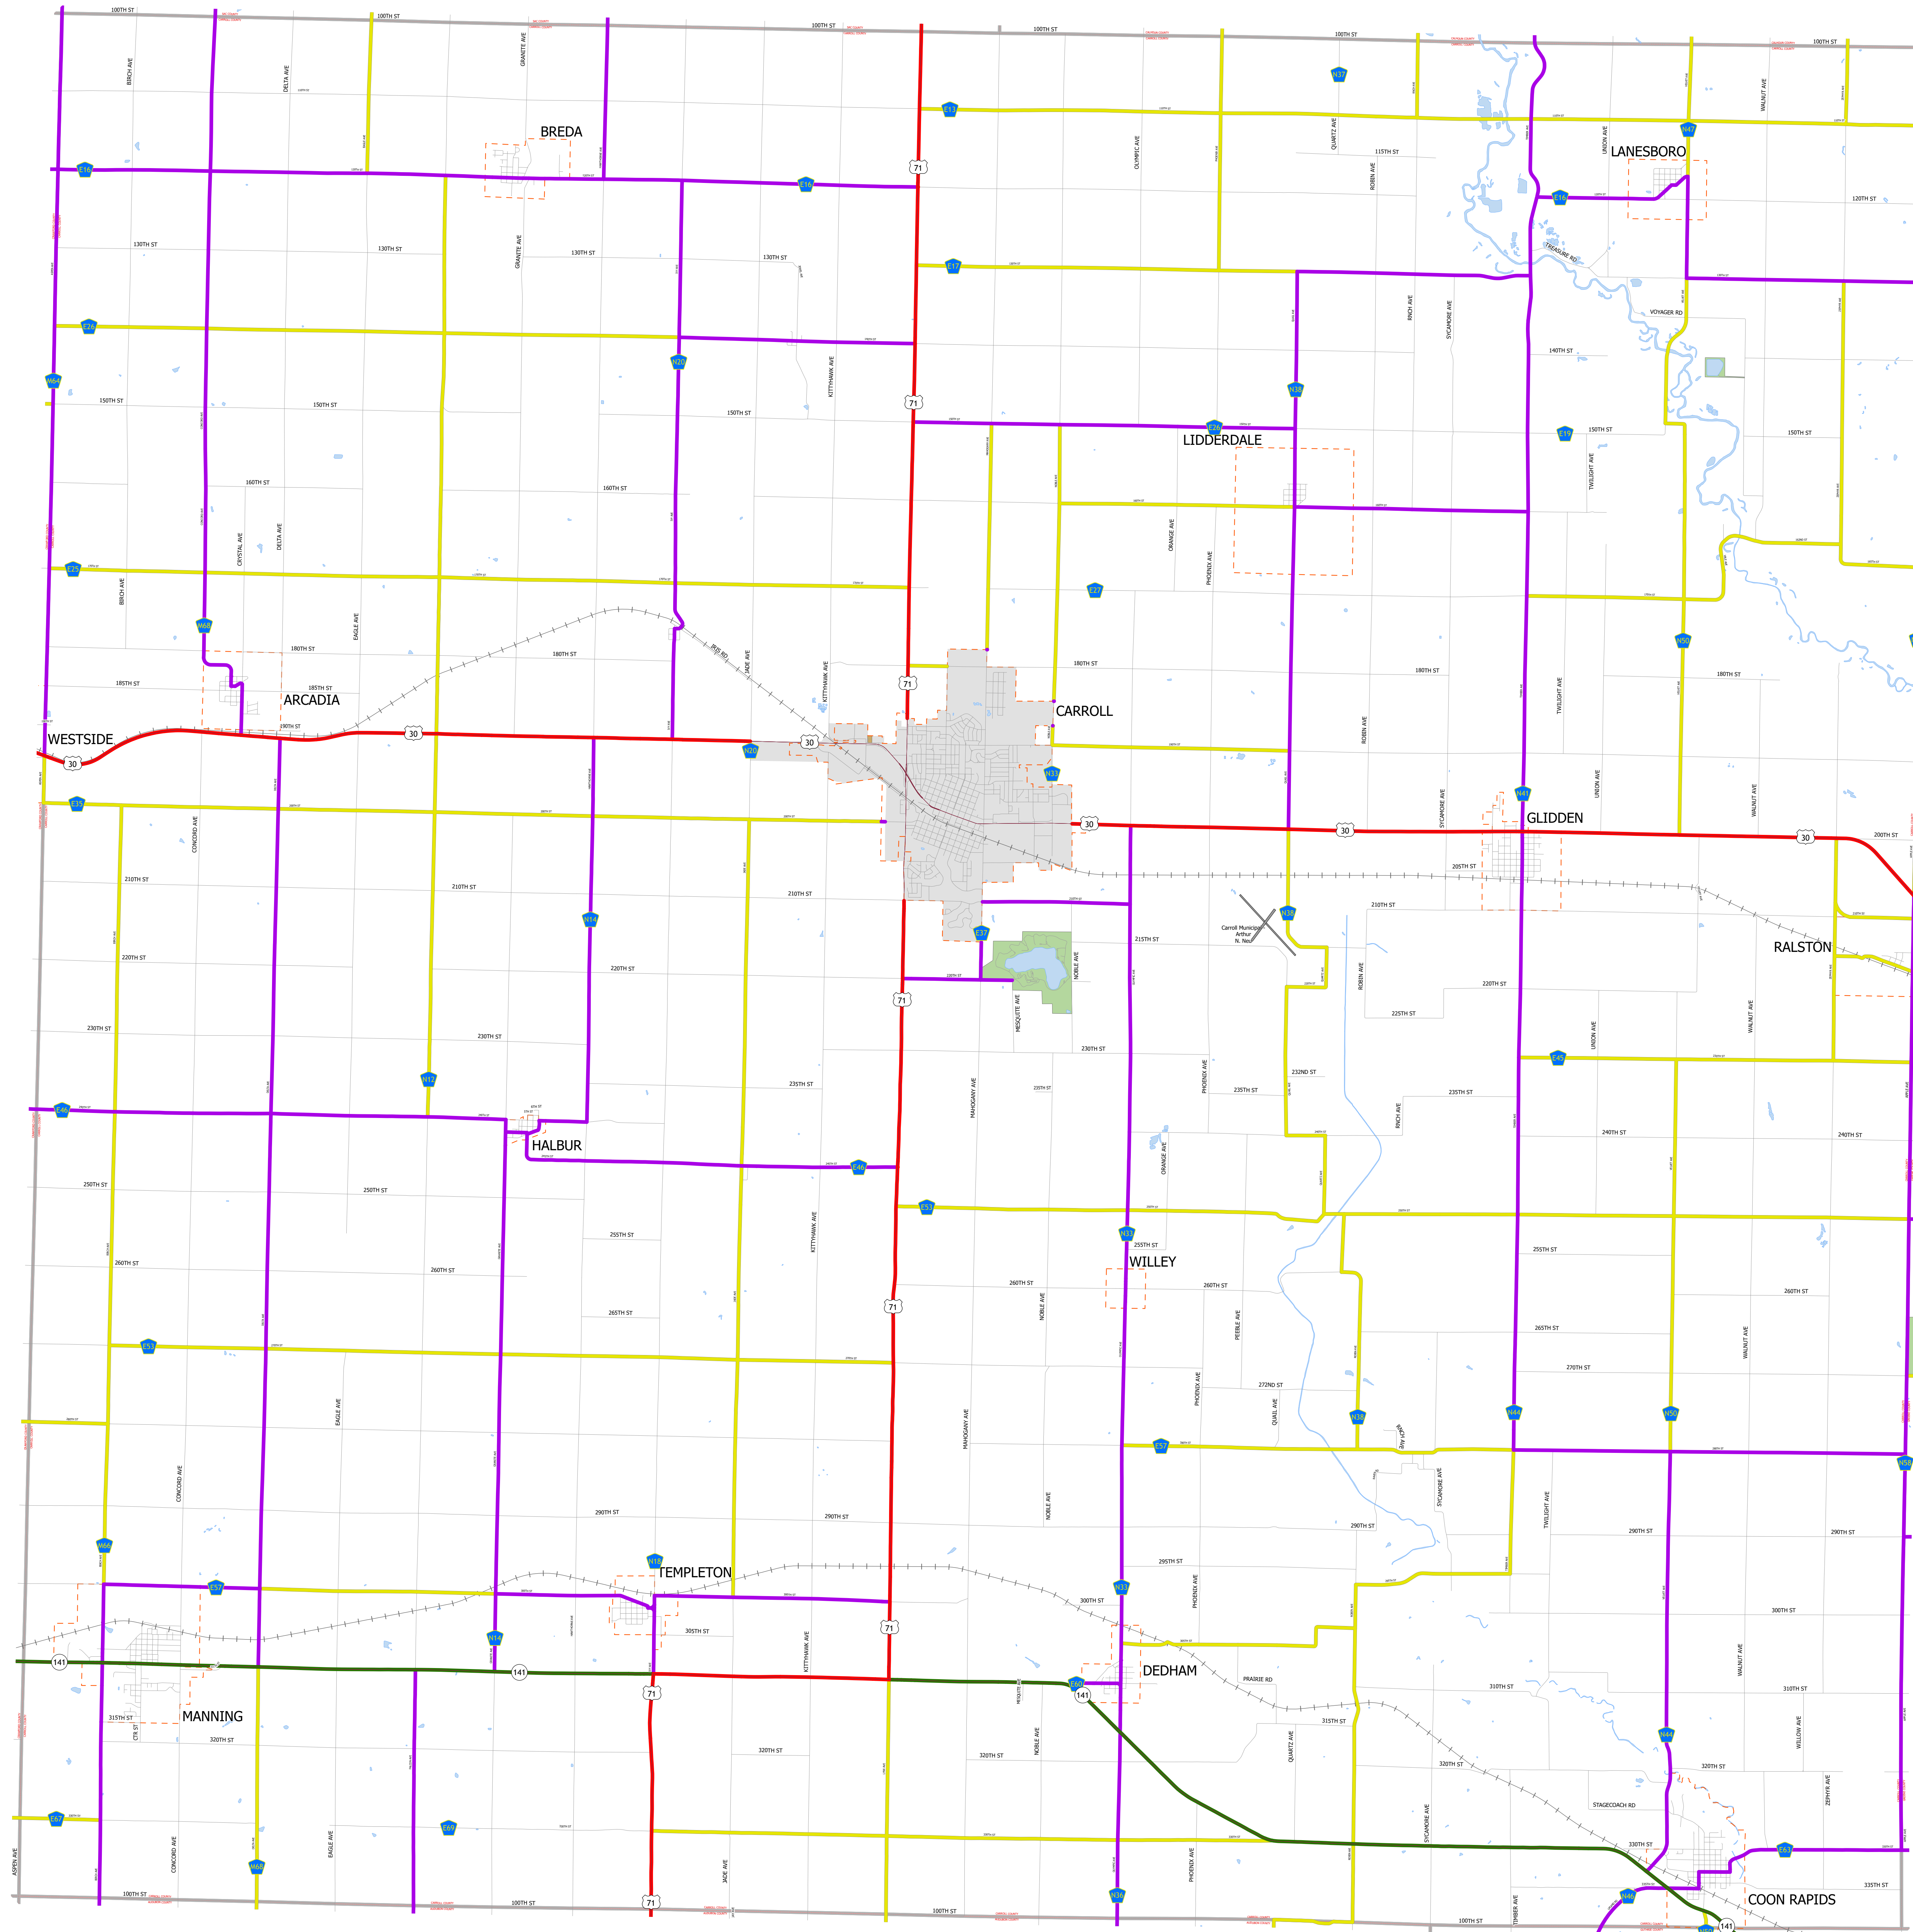

Carroll County IOWA

2/2/2026

-  Interstate
-  Other Principal Arterial
-  Minor Arterial
-  Major Collector
-  Minor Collector
-  Local Roads
-  Corporate Limits
-  Rail Lines
-  State Parks
-  State Institutions
-  Federal Land
-  County Borders
-  Urban Areas

FUTURE CLASSIFIED ROUTES SHOWN AS DASHED LINES

14