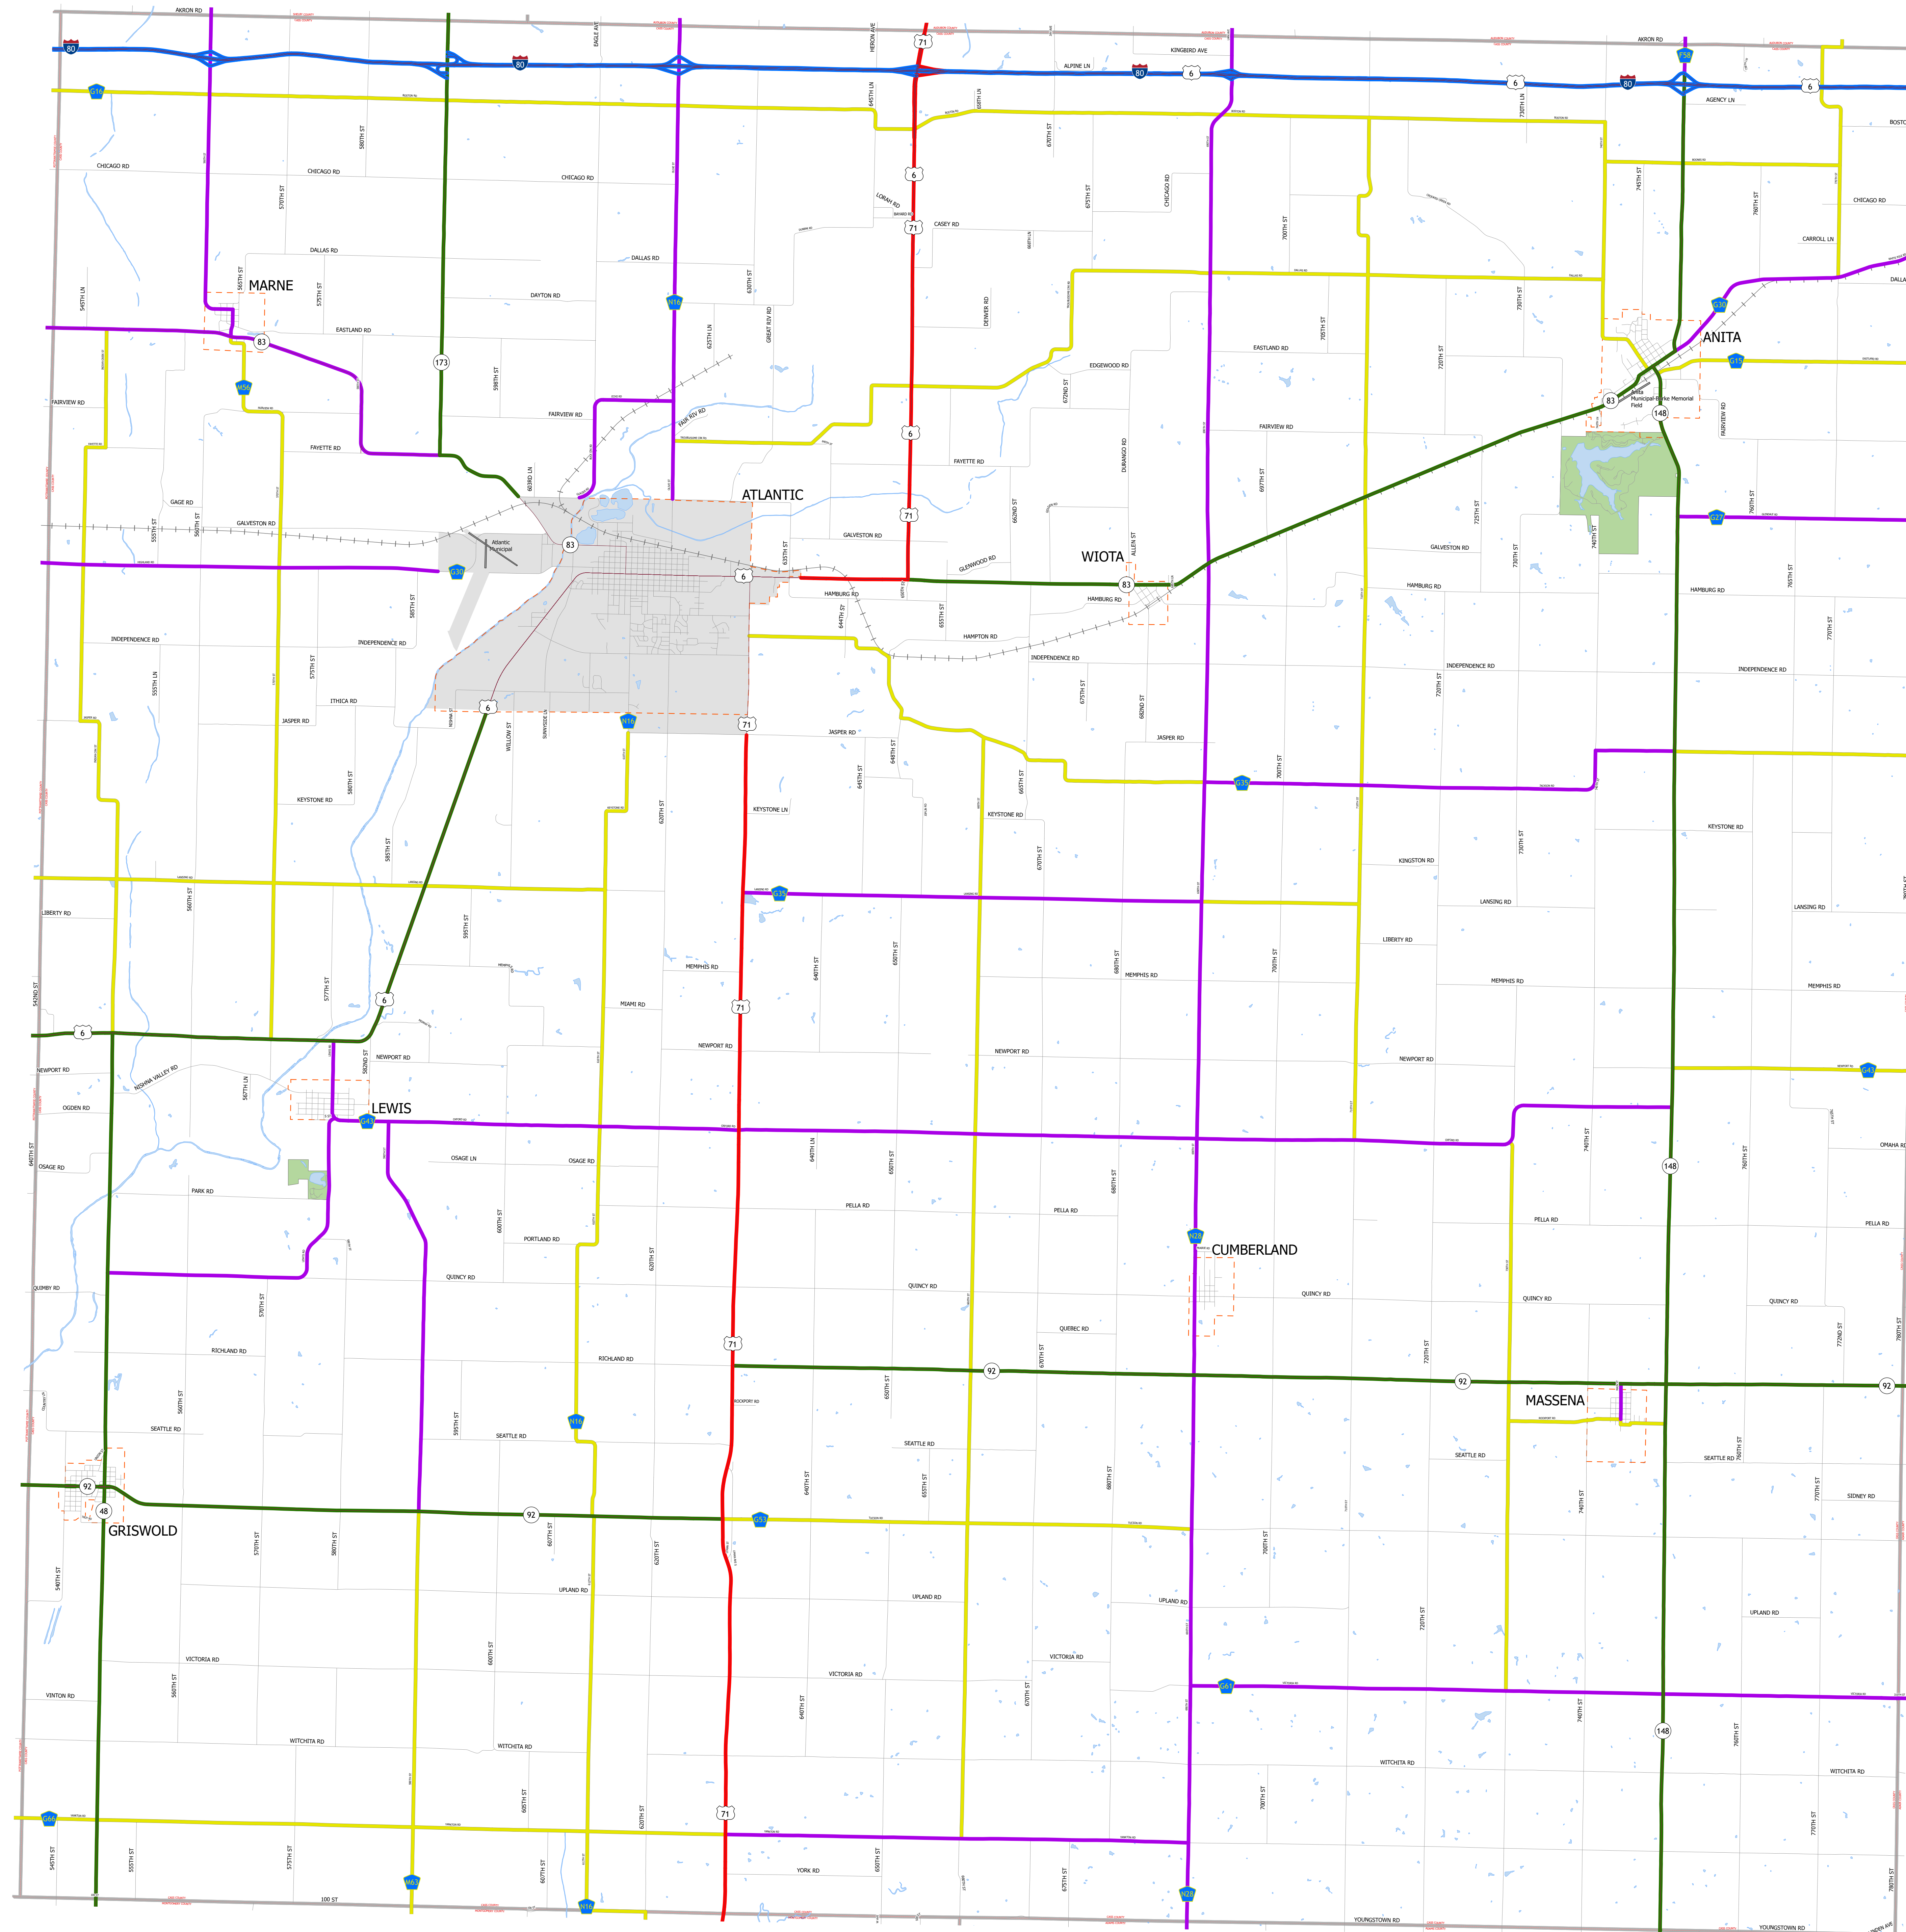

Cass County IOWA

2/2/2026

-  Interstate
-  Other Principal Arterial
-  Minor Arterial
-  Major Collector
-  Minor Collector
-  Local Roads
-  Corporate Limits
-  Rail Lines
-  State Parks
-  State Institutions
-  Federal Land
-  County Borders
-  Urban Areas

FUTURE CLASSIFIED ROUTES SHOWN AS DASHED LINES

15