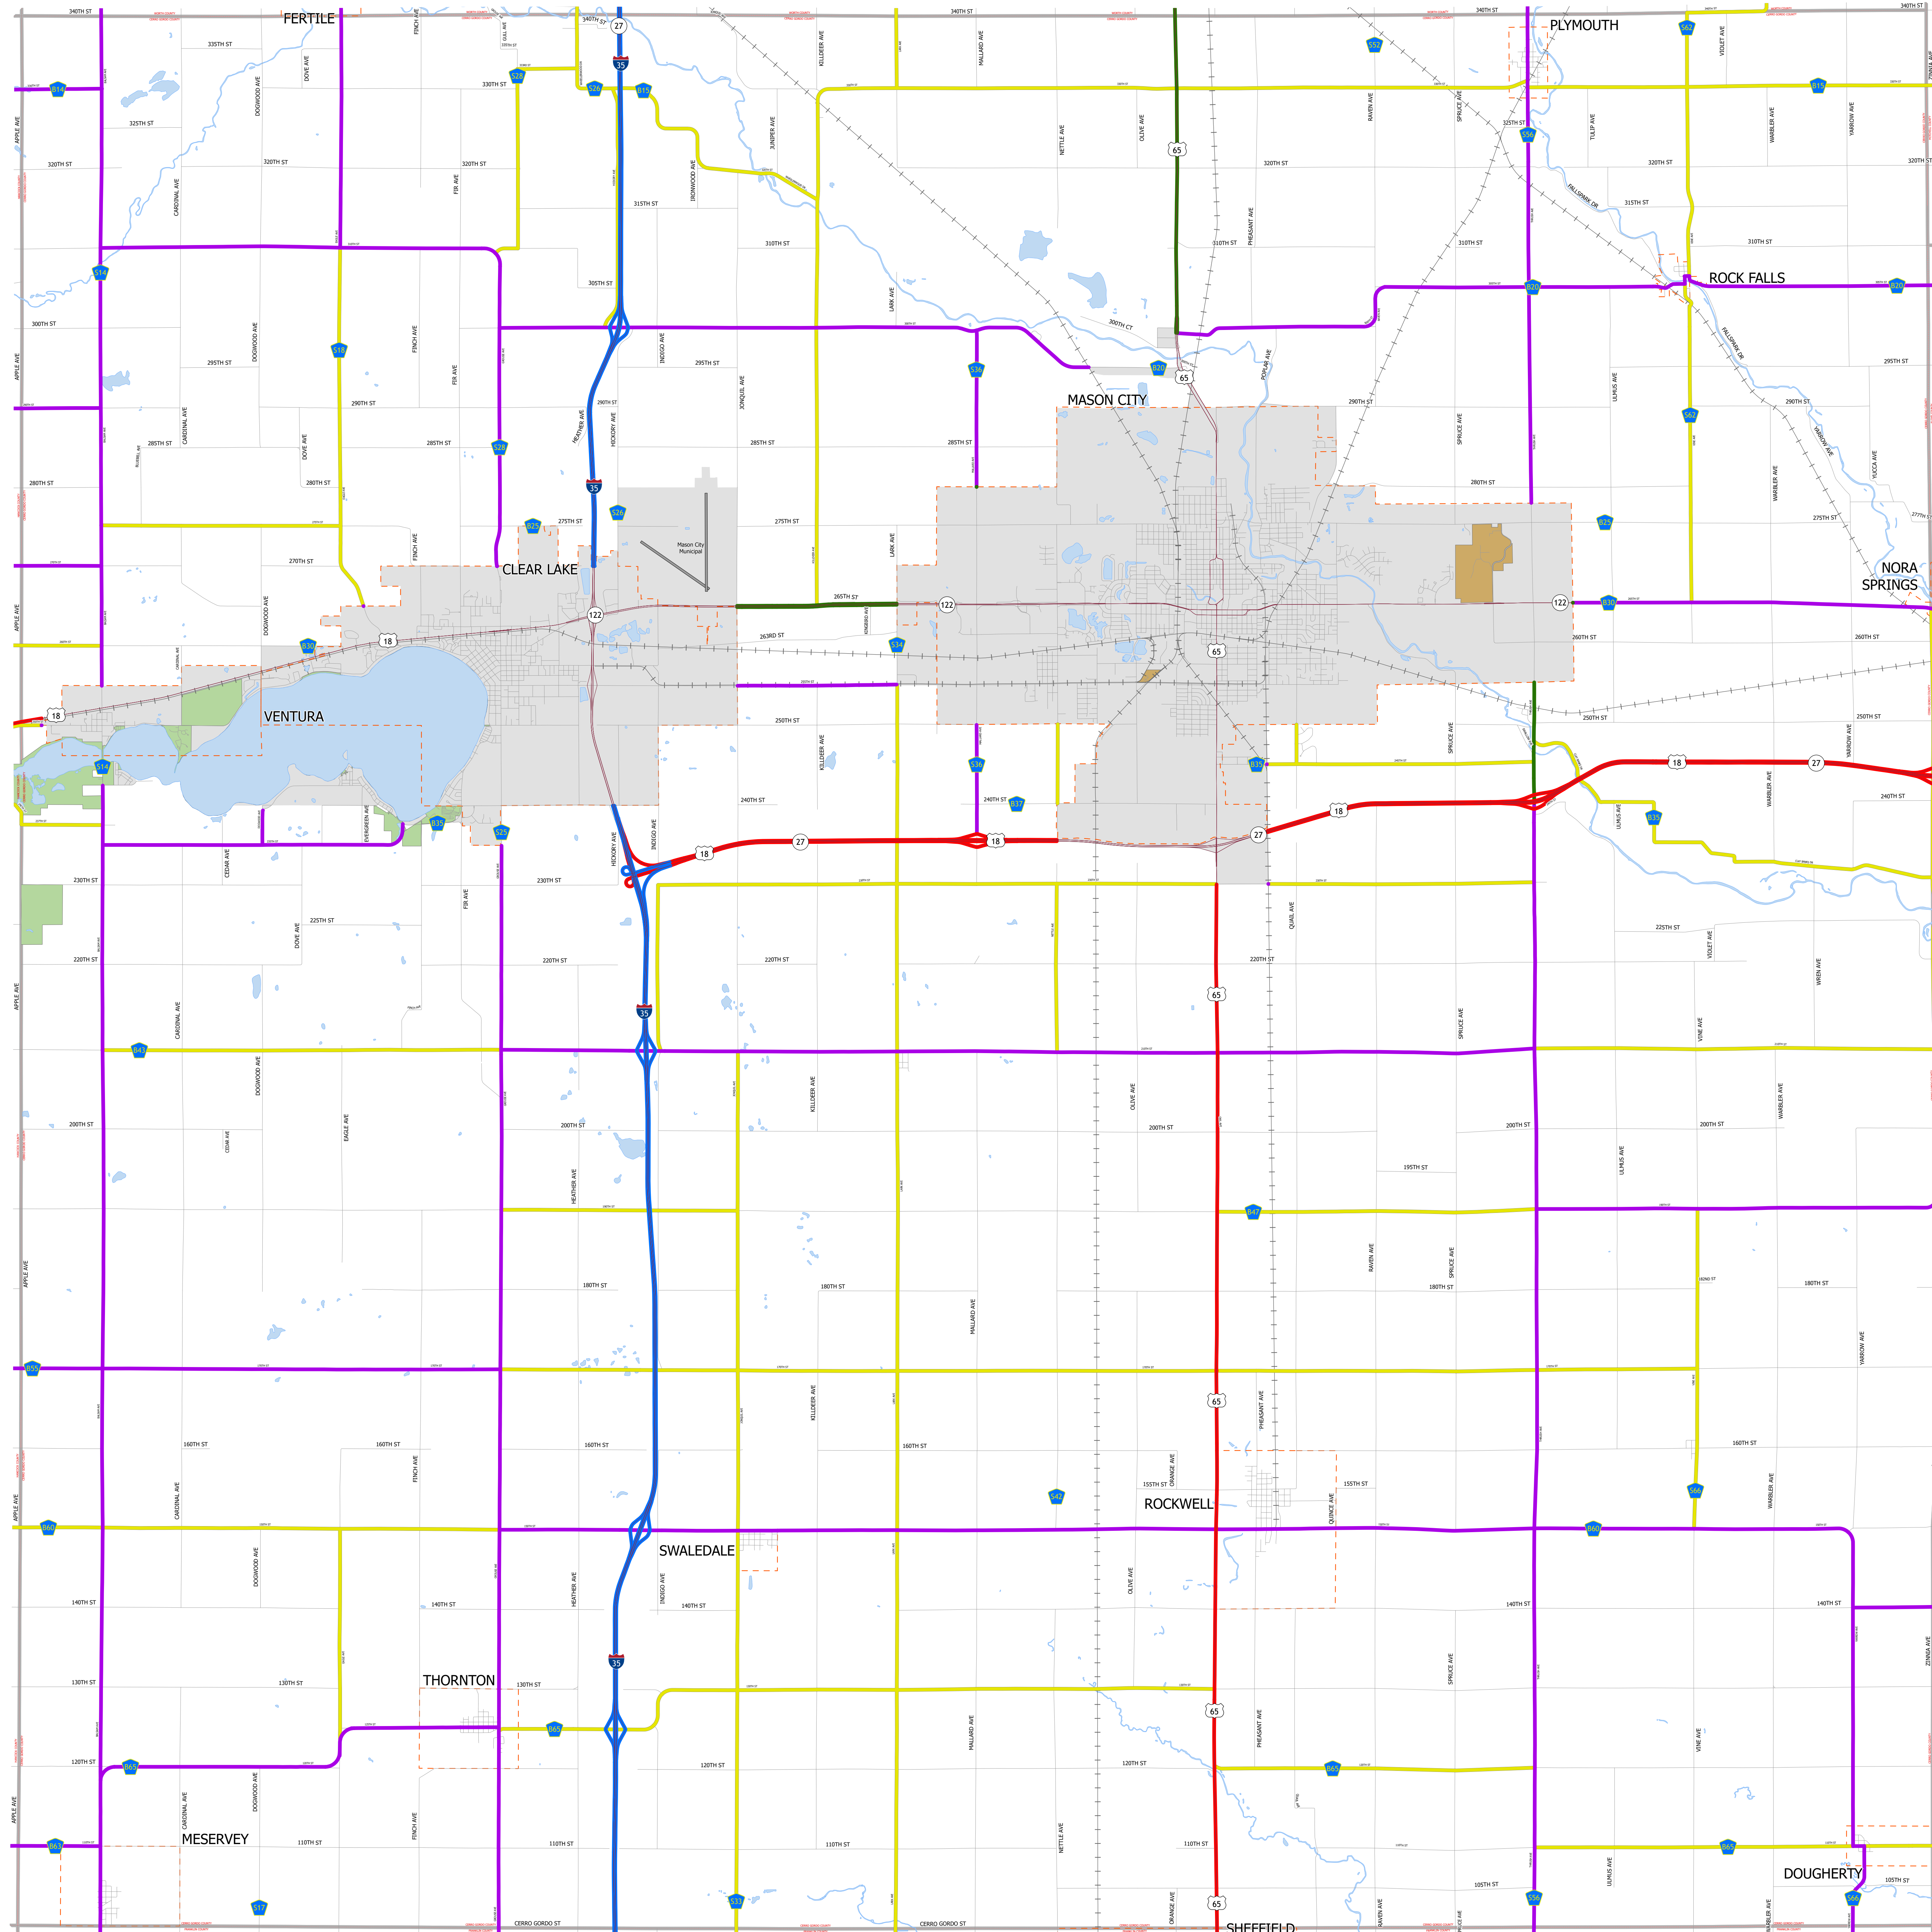

# Cerro Gordo County IOWA

2/2/2026

-  Interstate
-  Other Principal Arterial
-  Minor Arterial
-  Major Collector
-  Minor Collector
-  Local Roads
-  Corporate Limits
-  Rail Lines
-  State Parks
-  State Institutions
-  Federal Land
-  County Borders
-  Urban Areas

FUTURE CLASSIFIED ROUTES SHOWN AS DASHED LINES

17