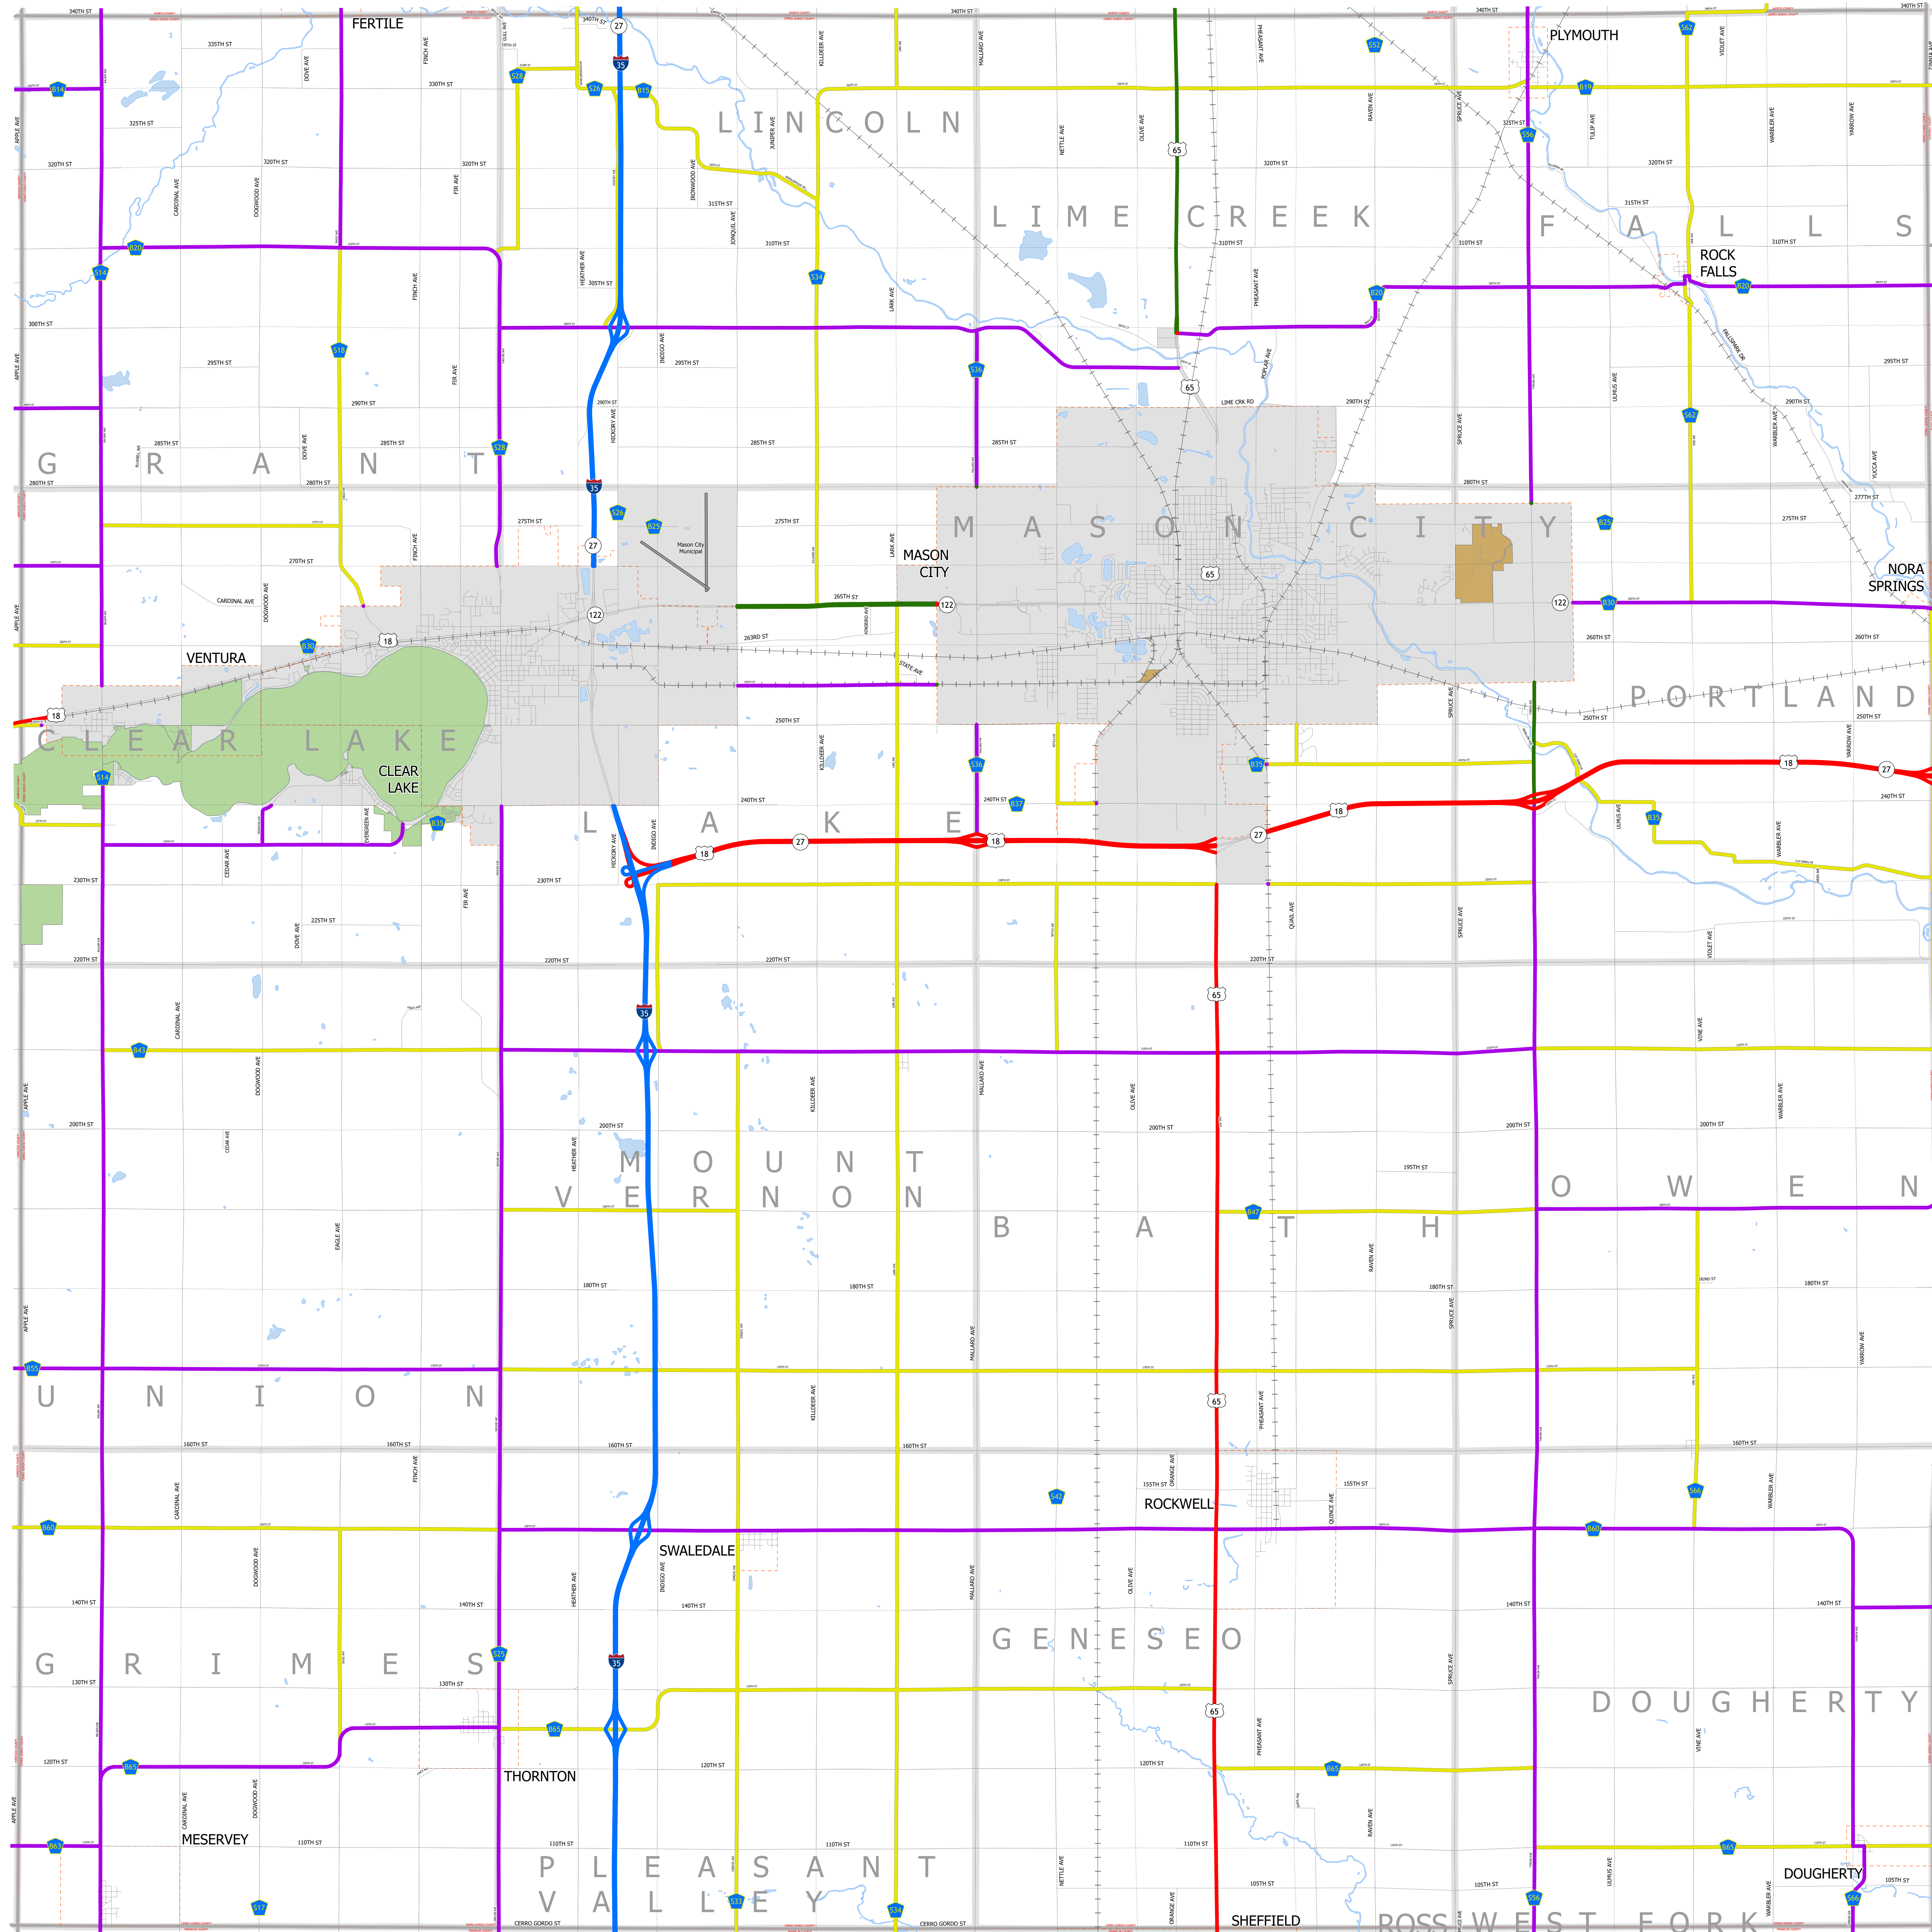

Cerro Gordo County IOWA

1/17/2024

- Interstate
- Other Principal Arterial
- Minor Arterial
- Major Collector
- Minor Collector
- Local Roads
- Corporate Limits
- Rail Lines
- State Parks
- State Institutions
- Federal Land
- County Borders
- Townships
- Urban Areas

FUTURE CLASSIFIED ROUTES SHOWN AS DASHED LINES

17