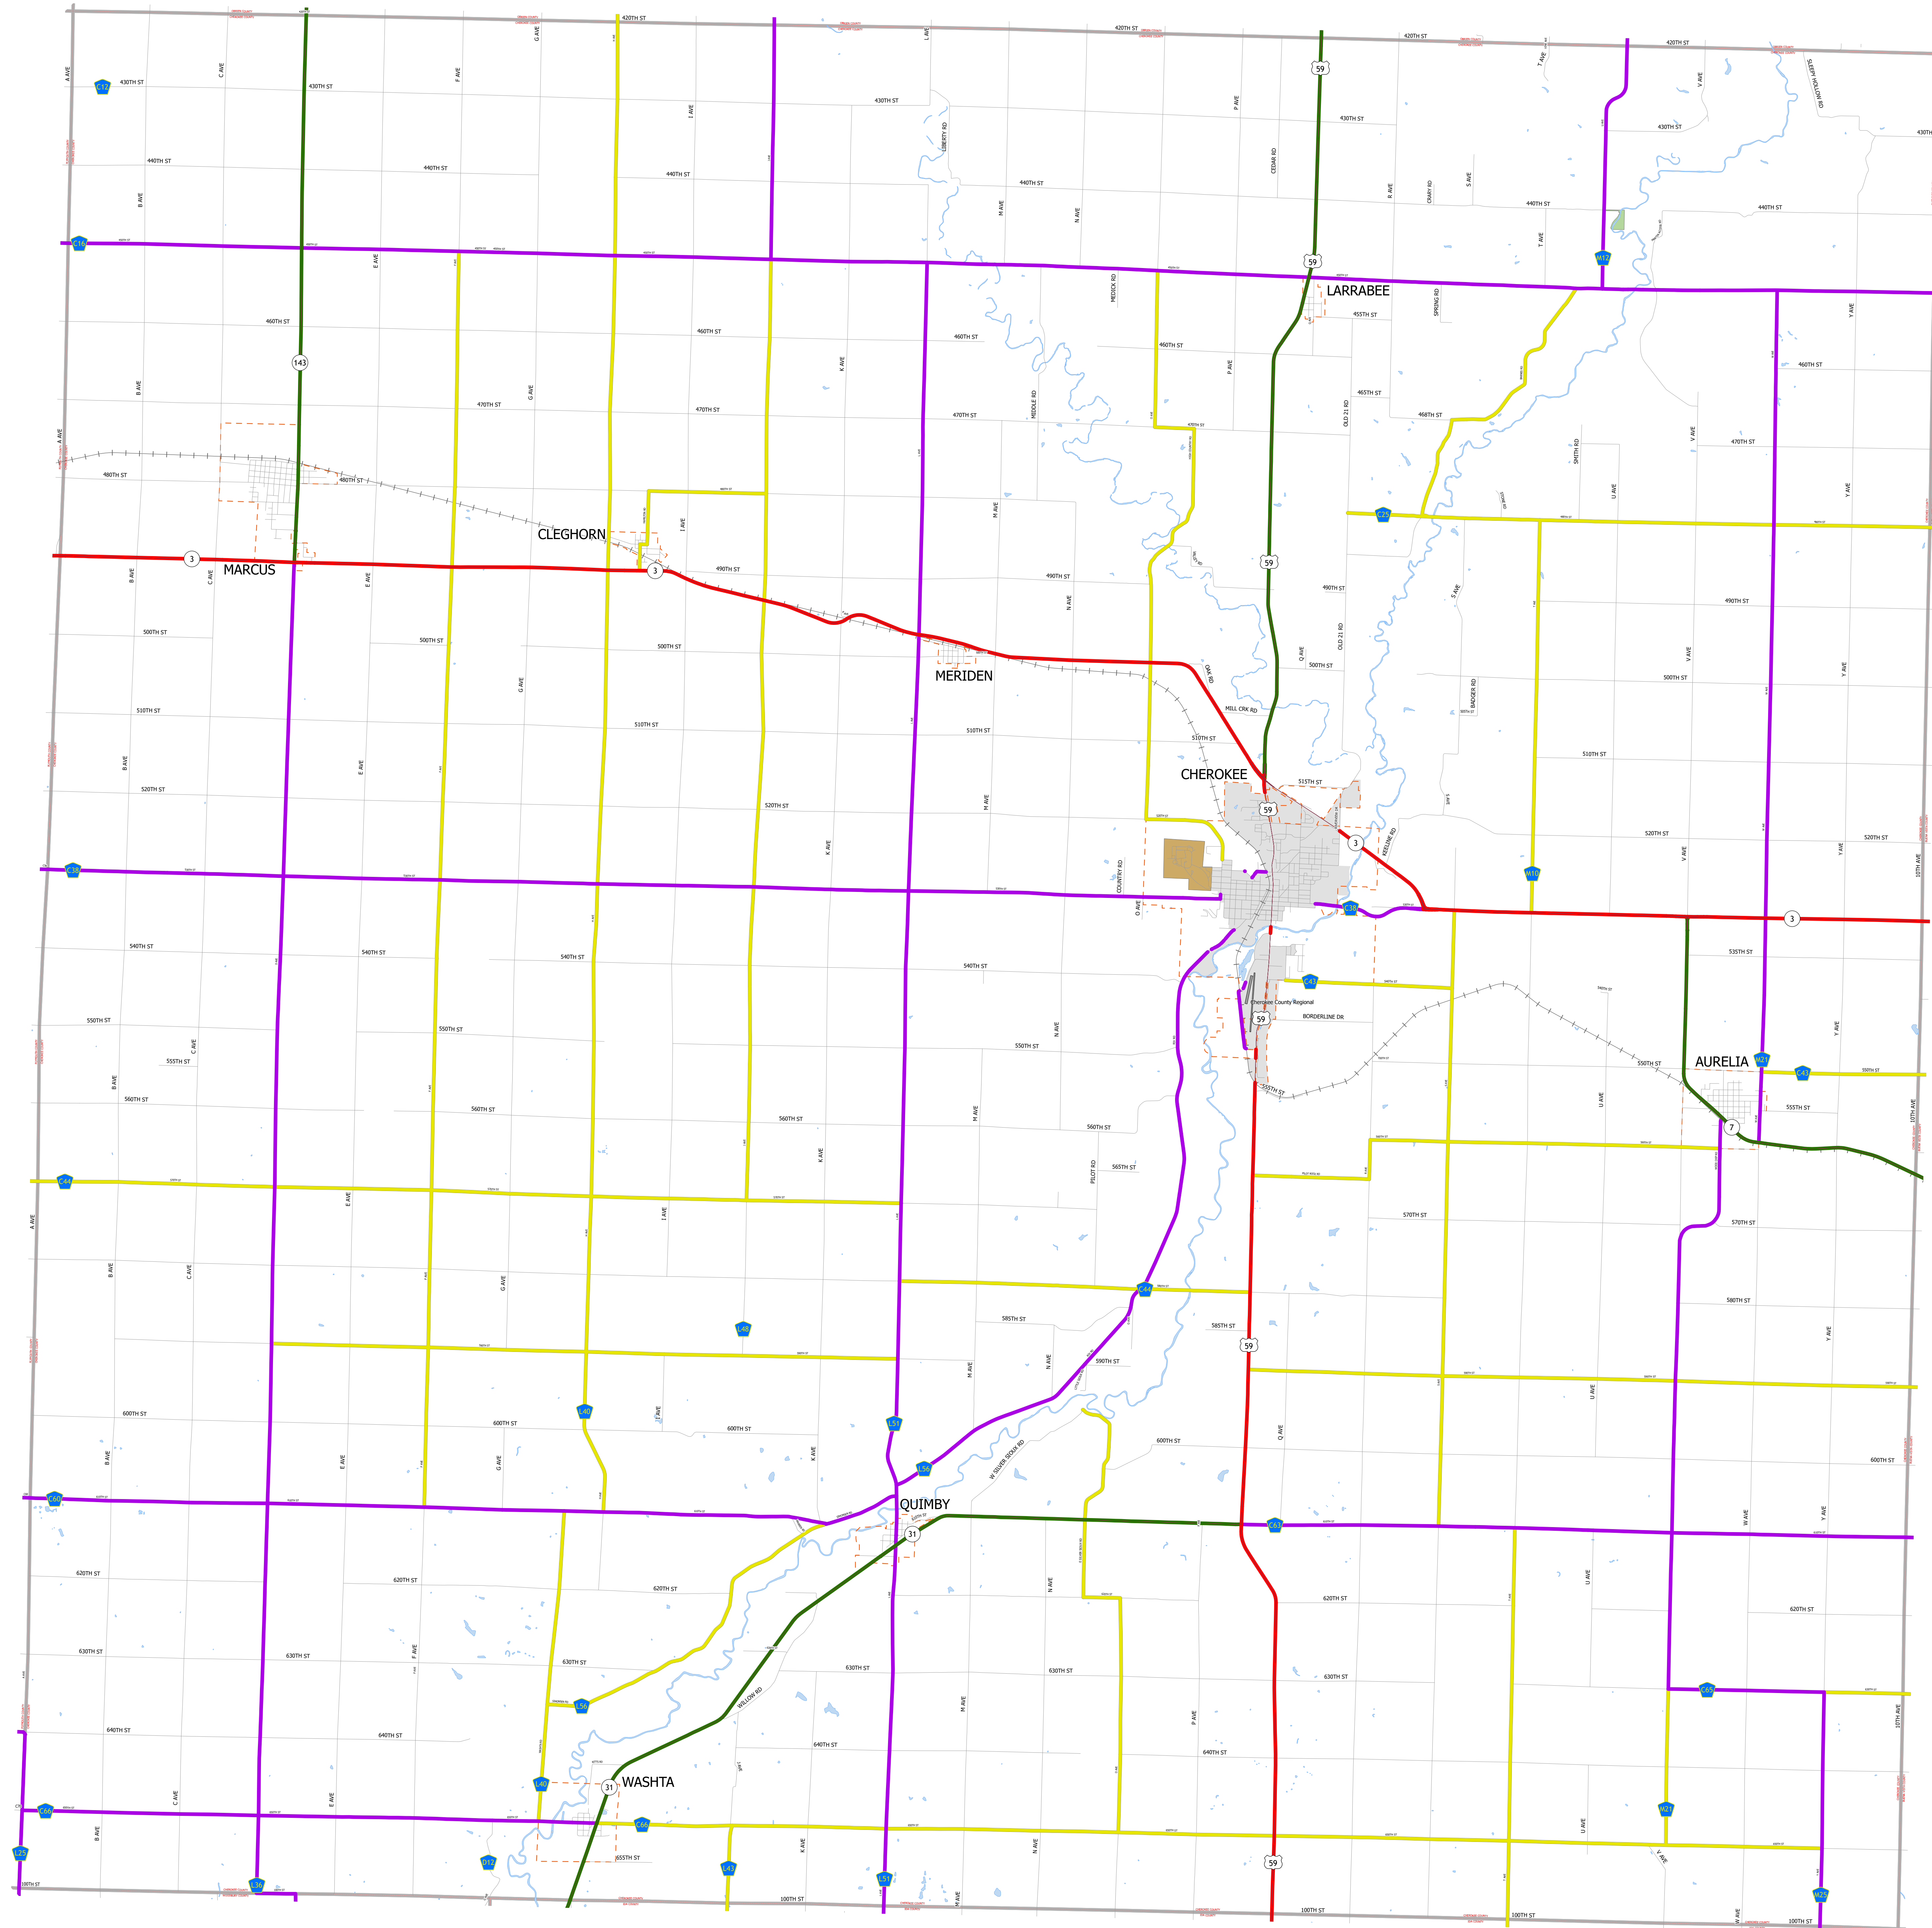

Cherokee County IOWA

2/2/2026

-  Interstate
-  Other Principal Arterial
-  Minor Arterial
-  Major Collector
-  Minor Collector
-  Local Roads
-  Corporate Limits
-  Rail Lines
-  State Parks
-  State Institutions
-  Federal Land
-  County Borders
-  Urban Areas

FUTURE CLASSIFIED ROUTES SHOWN AS DASHED LINES

18