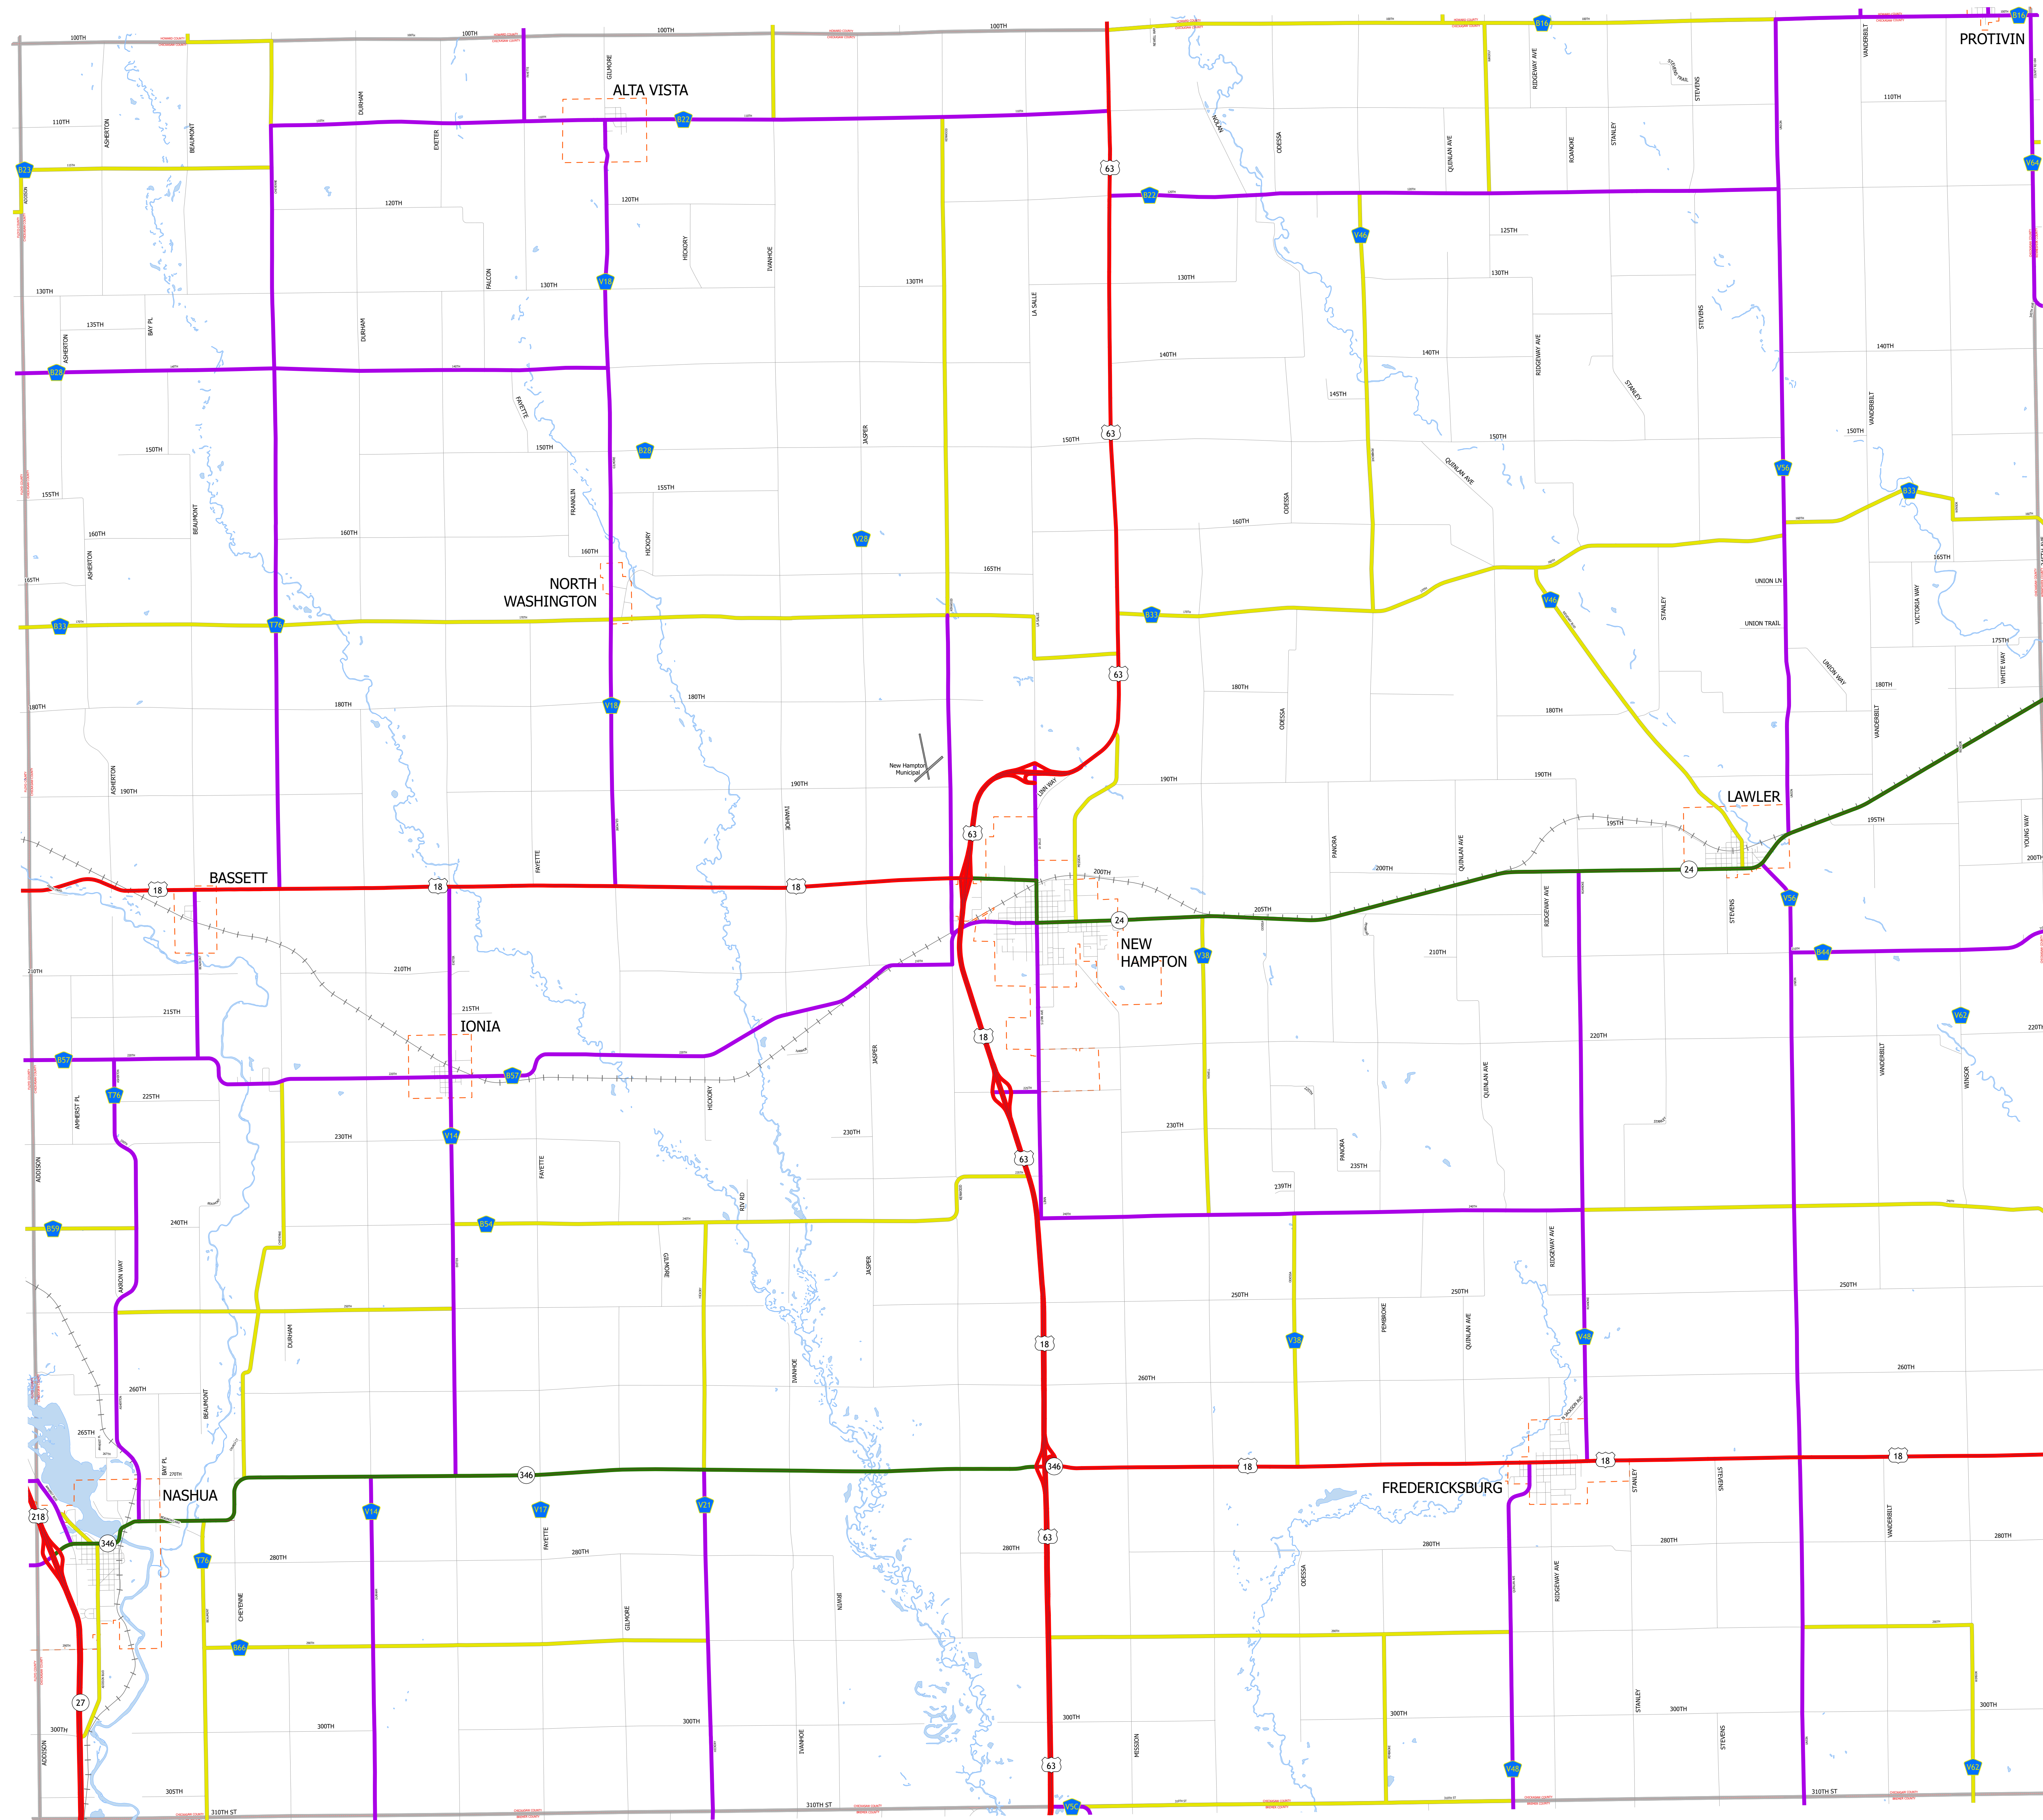

# Chickasaw County IOWA

2/2/2026

- Interstate
- Other Principal Arterial
- Minor Arterial
- Major Collector
- Minor Collector
- Local Roads
- Corporate Limits
- Rail Lines
- State Parks
- State Institutions
- Federal Land
- County Borders
- Urban Areas

FUTURE CLASSIFIED ROUTES SHOWN AS DASHED LINES

19