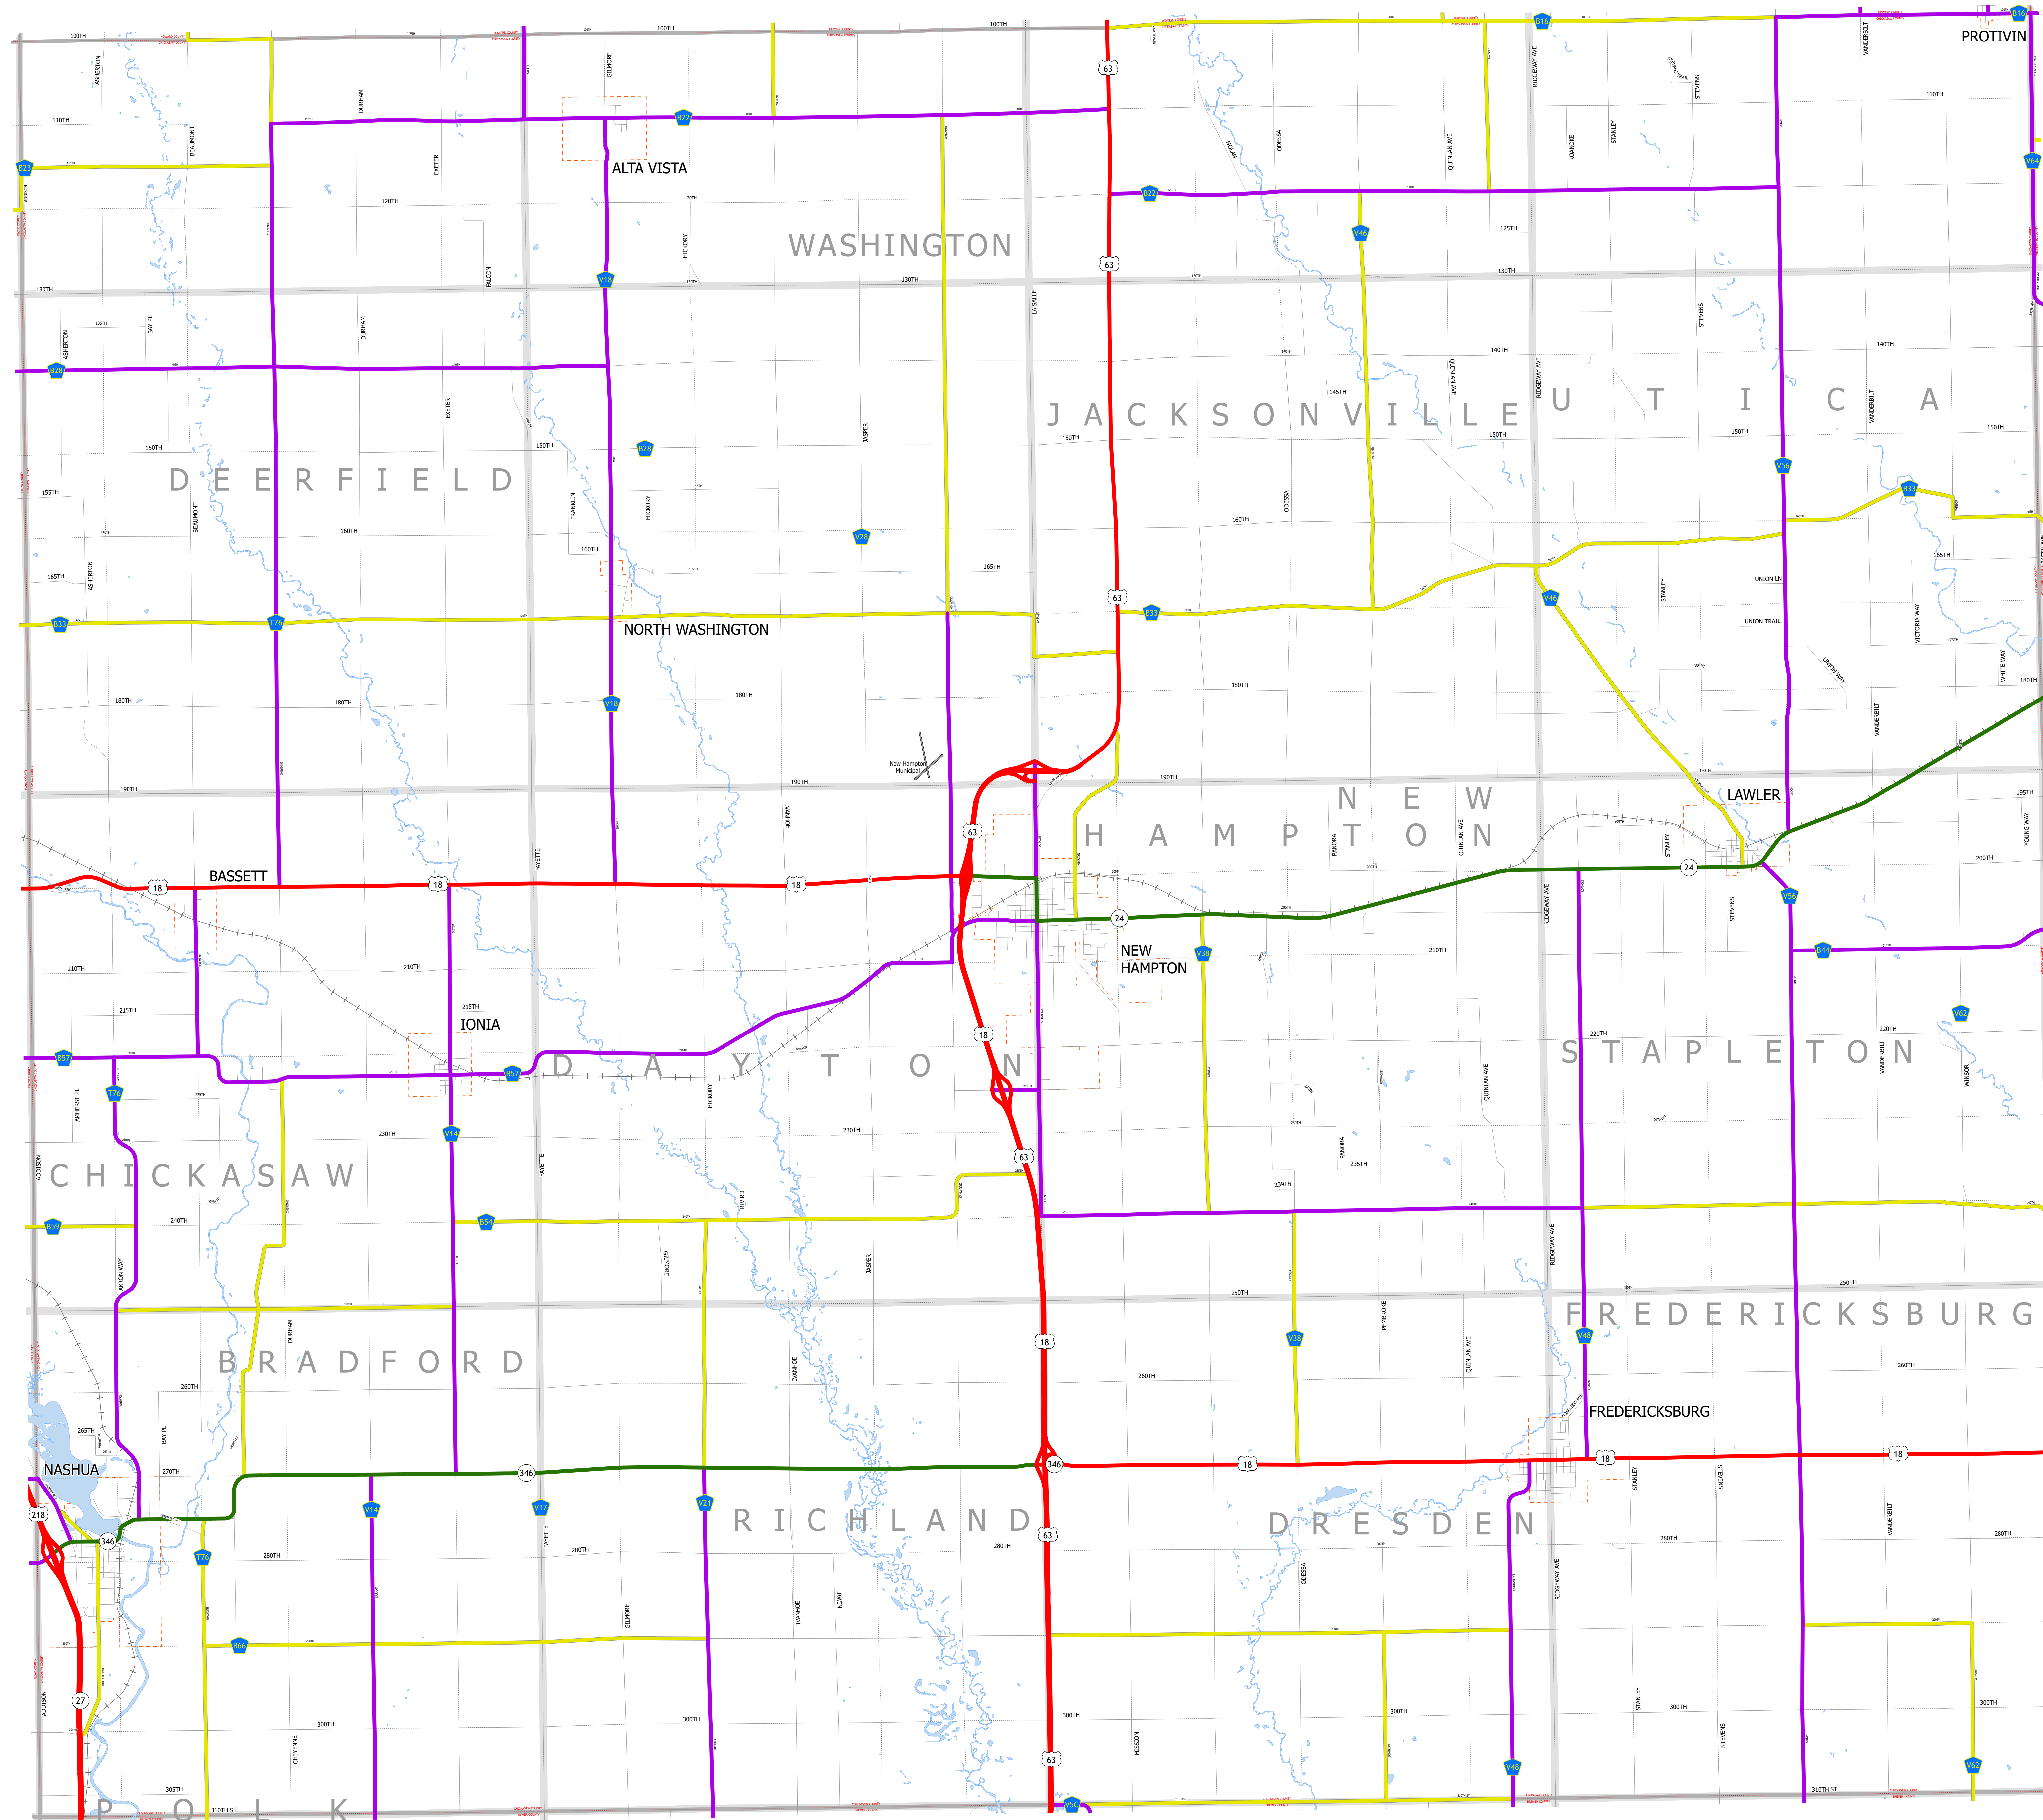

# Chickasaw County IOWA

1/17/2024

- Interstate
- Other Principal Arterial
- Minor Arterial
- Major Collector
- Minor Collector
- Local Roads
- Corporate Limits
- Rail Lines
- State Parks
- State Institutions
- Federal Land
- County Borders
- Townships
- Urban Areas

FUTURE CLASSIFIED ROUTES SHOWN AS DASHED LINES