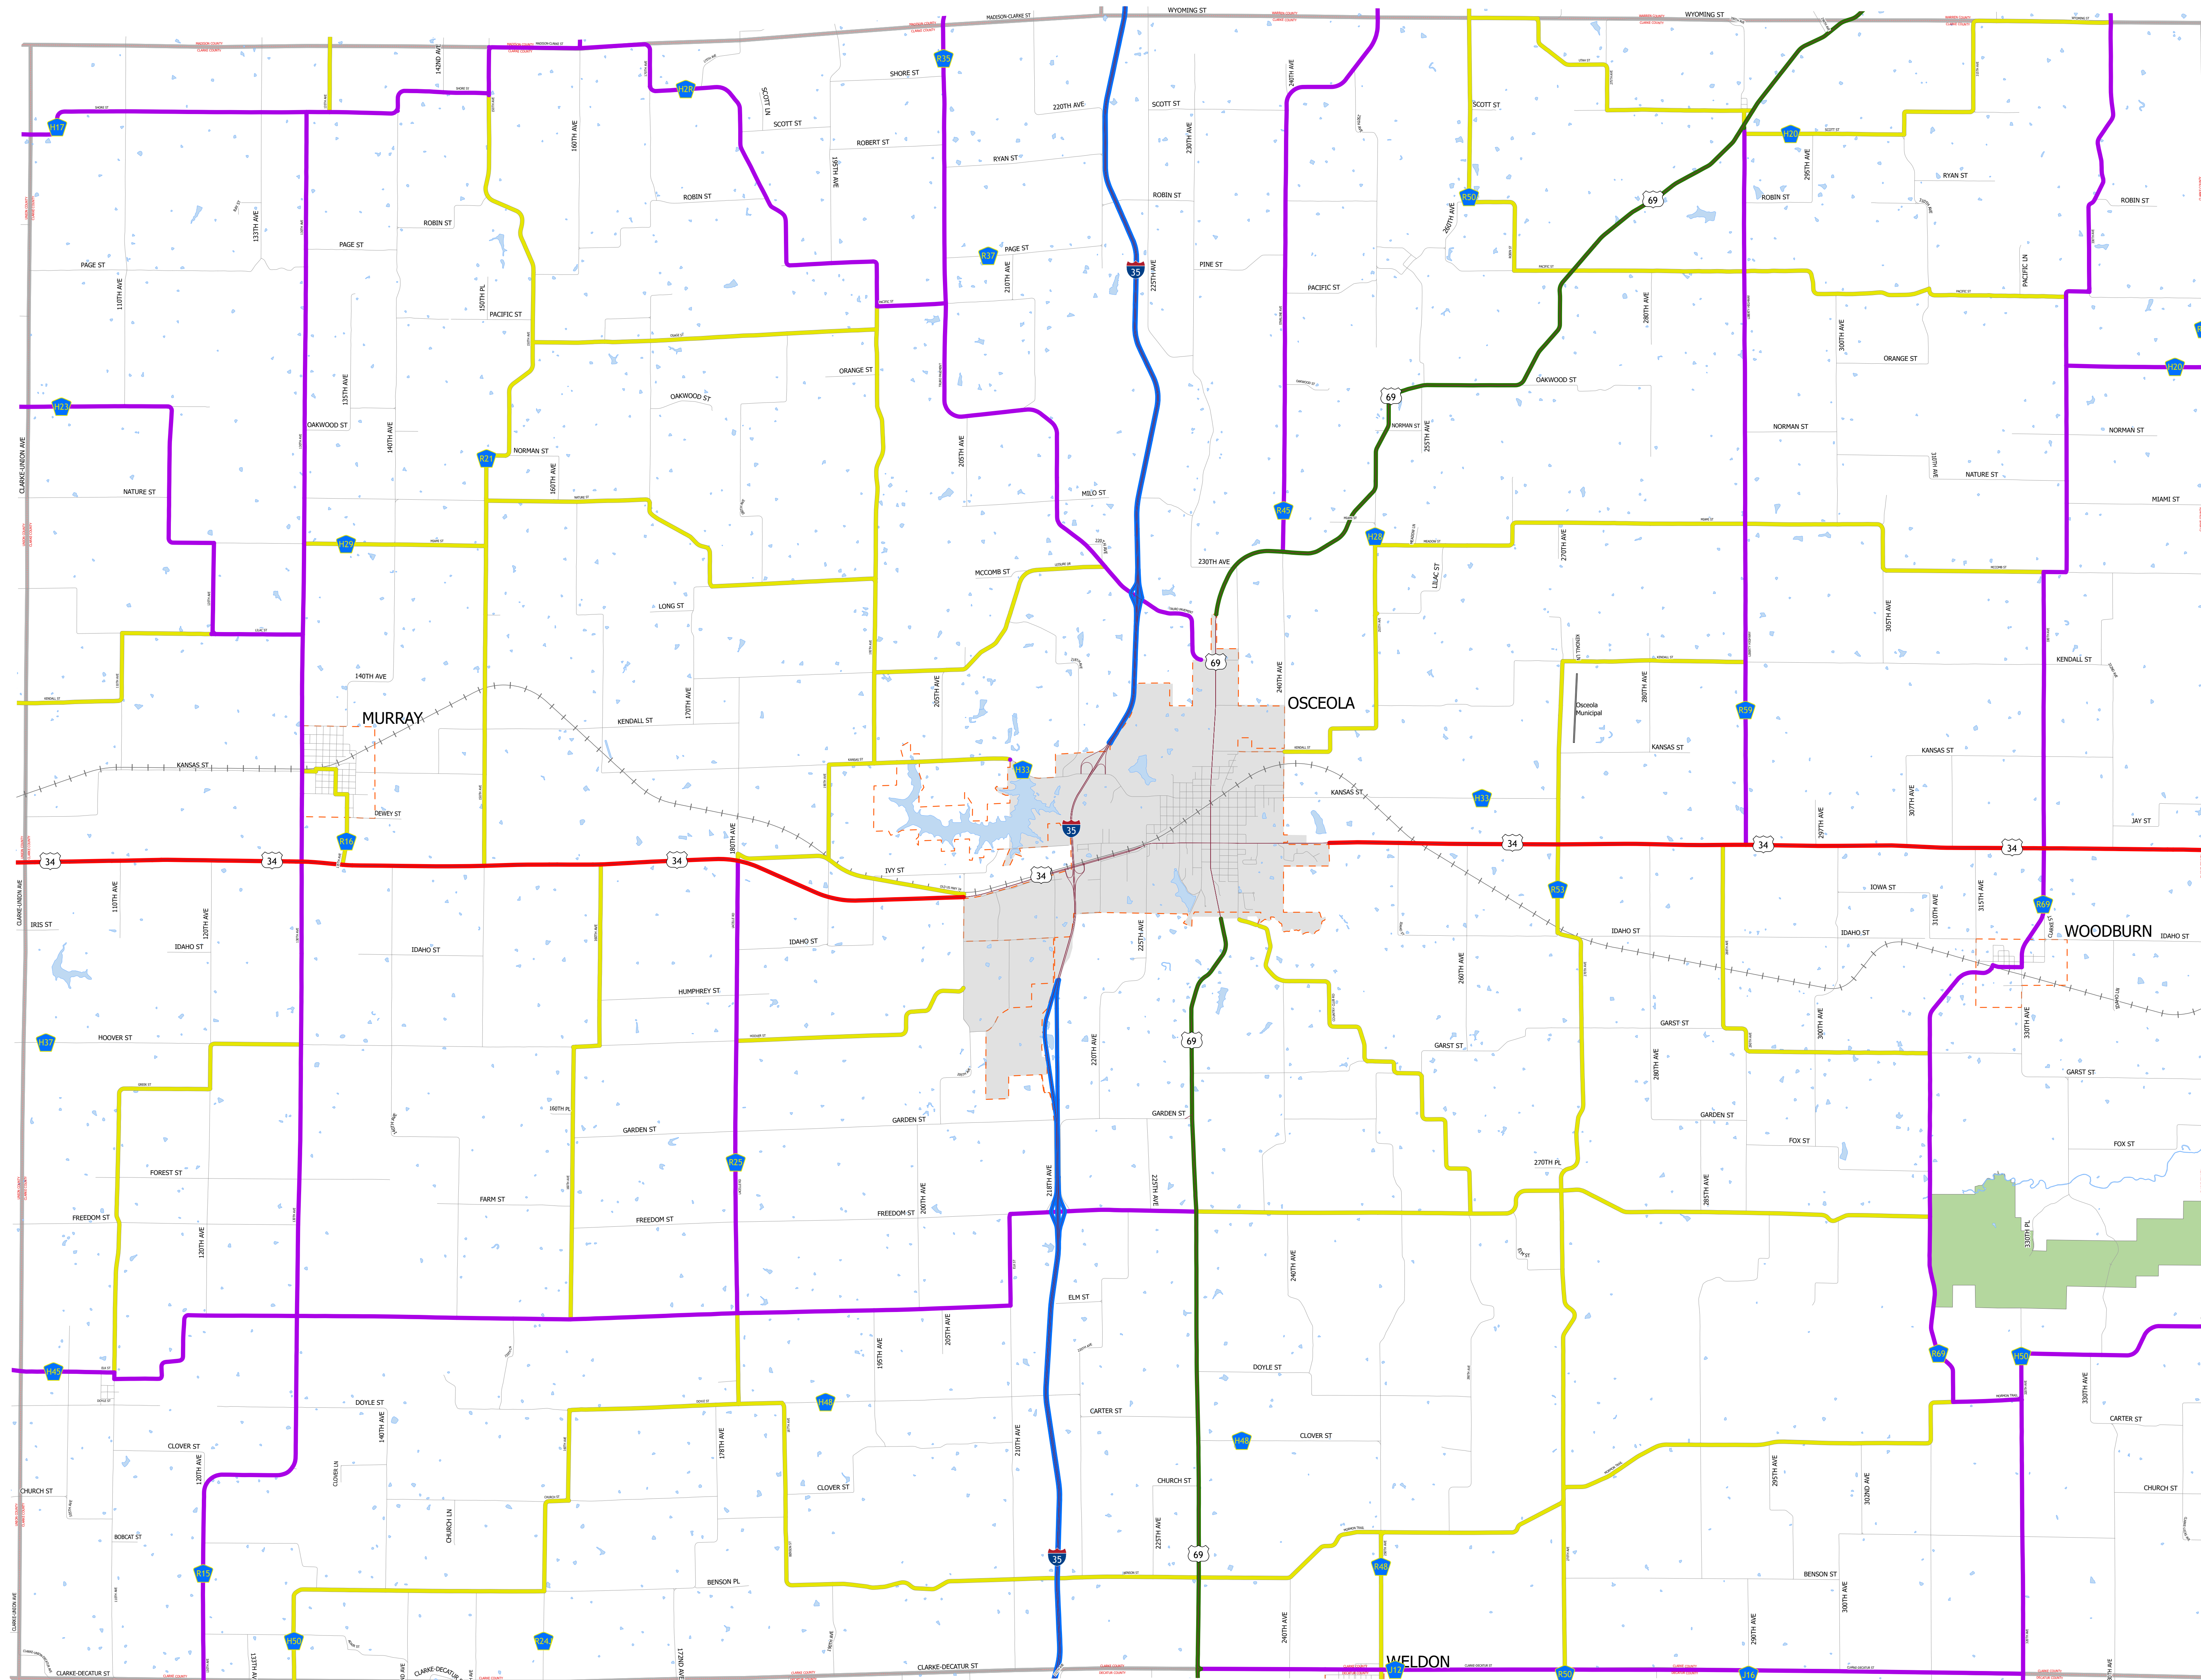

# Clarke County IOWA

2/2/2026

-  Interstate
-  Other Principal Arterial
-  Minor Arterial
-  Major Collector
-  Minor Collector
-  Local Roads
-  Corporate Limits
-  Rail Lines
-  State Parks
-  State Institutions
-  Federal Land
-  County Borders
-  Urban Areas

FUTURE CLASSIFIED ROUTES SHOWN AS DASHED LINES

20