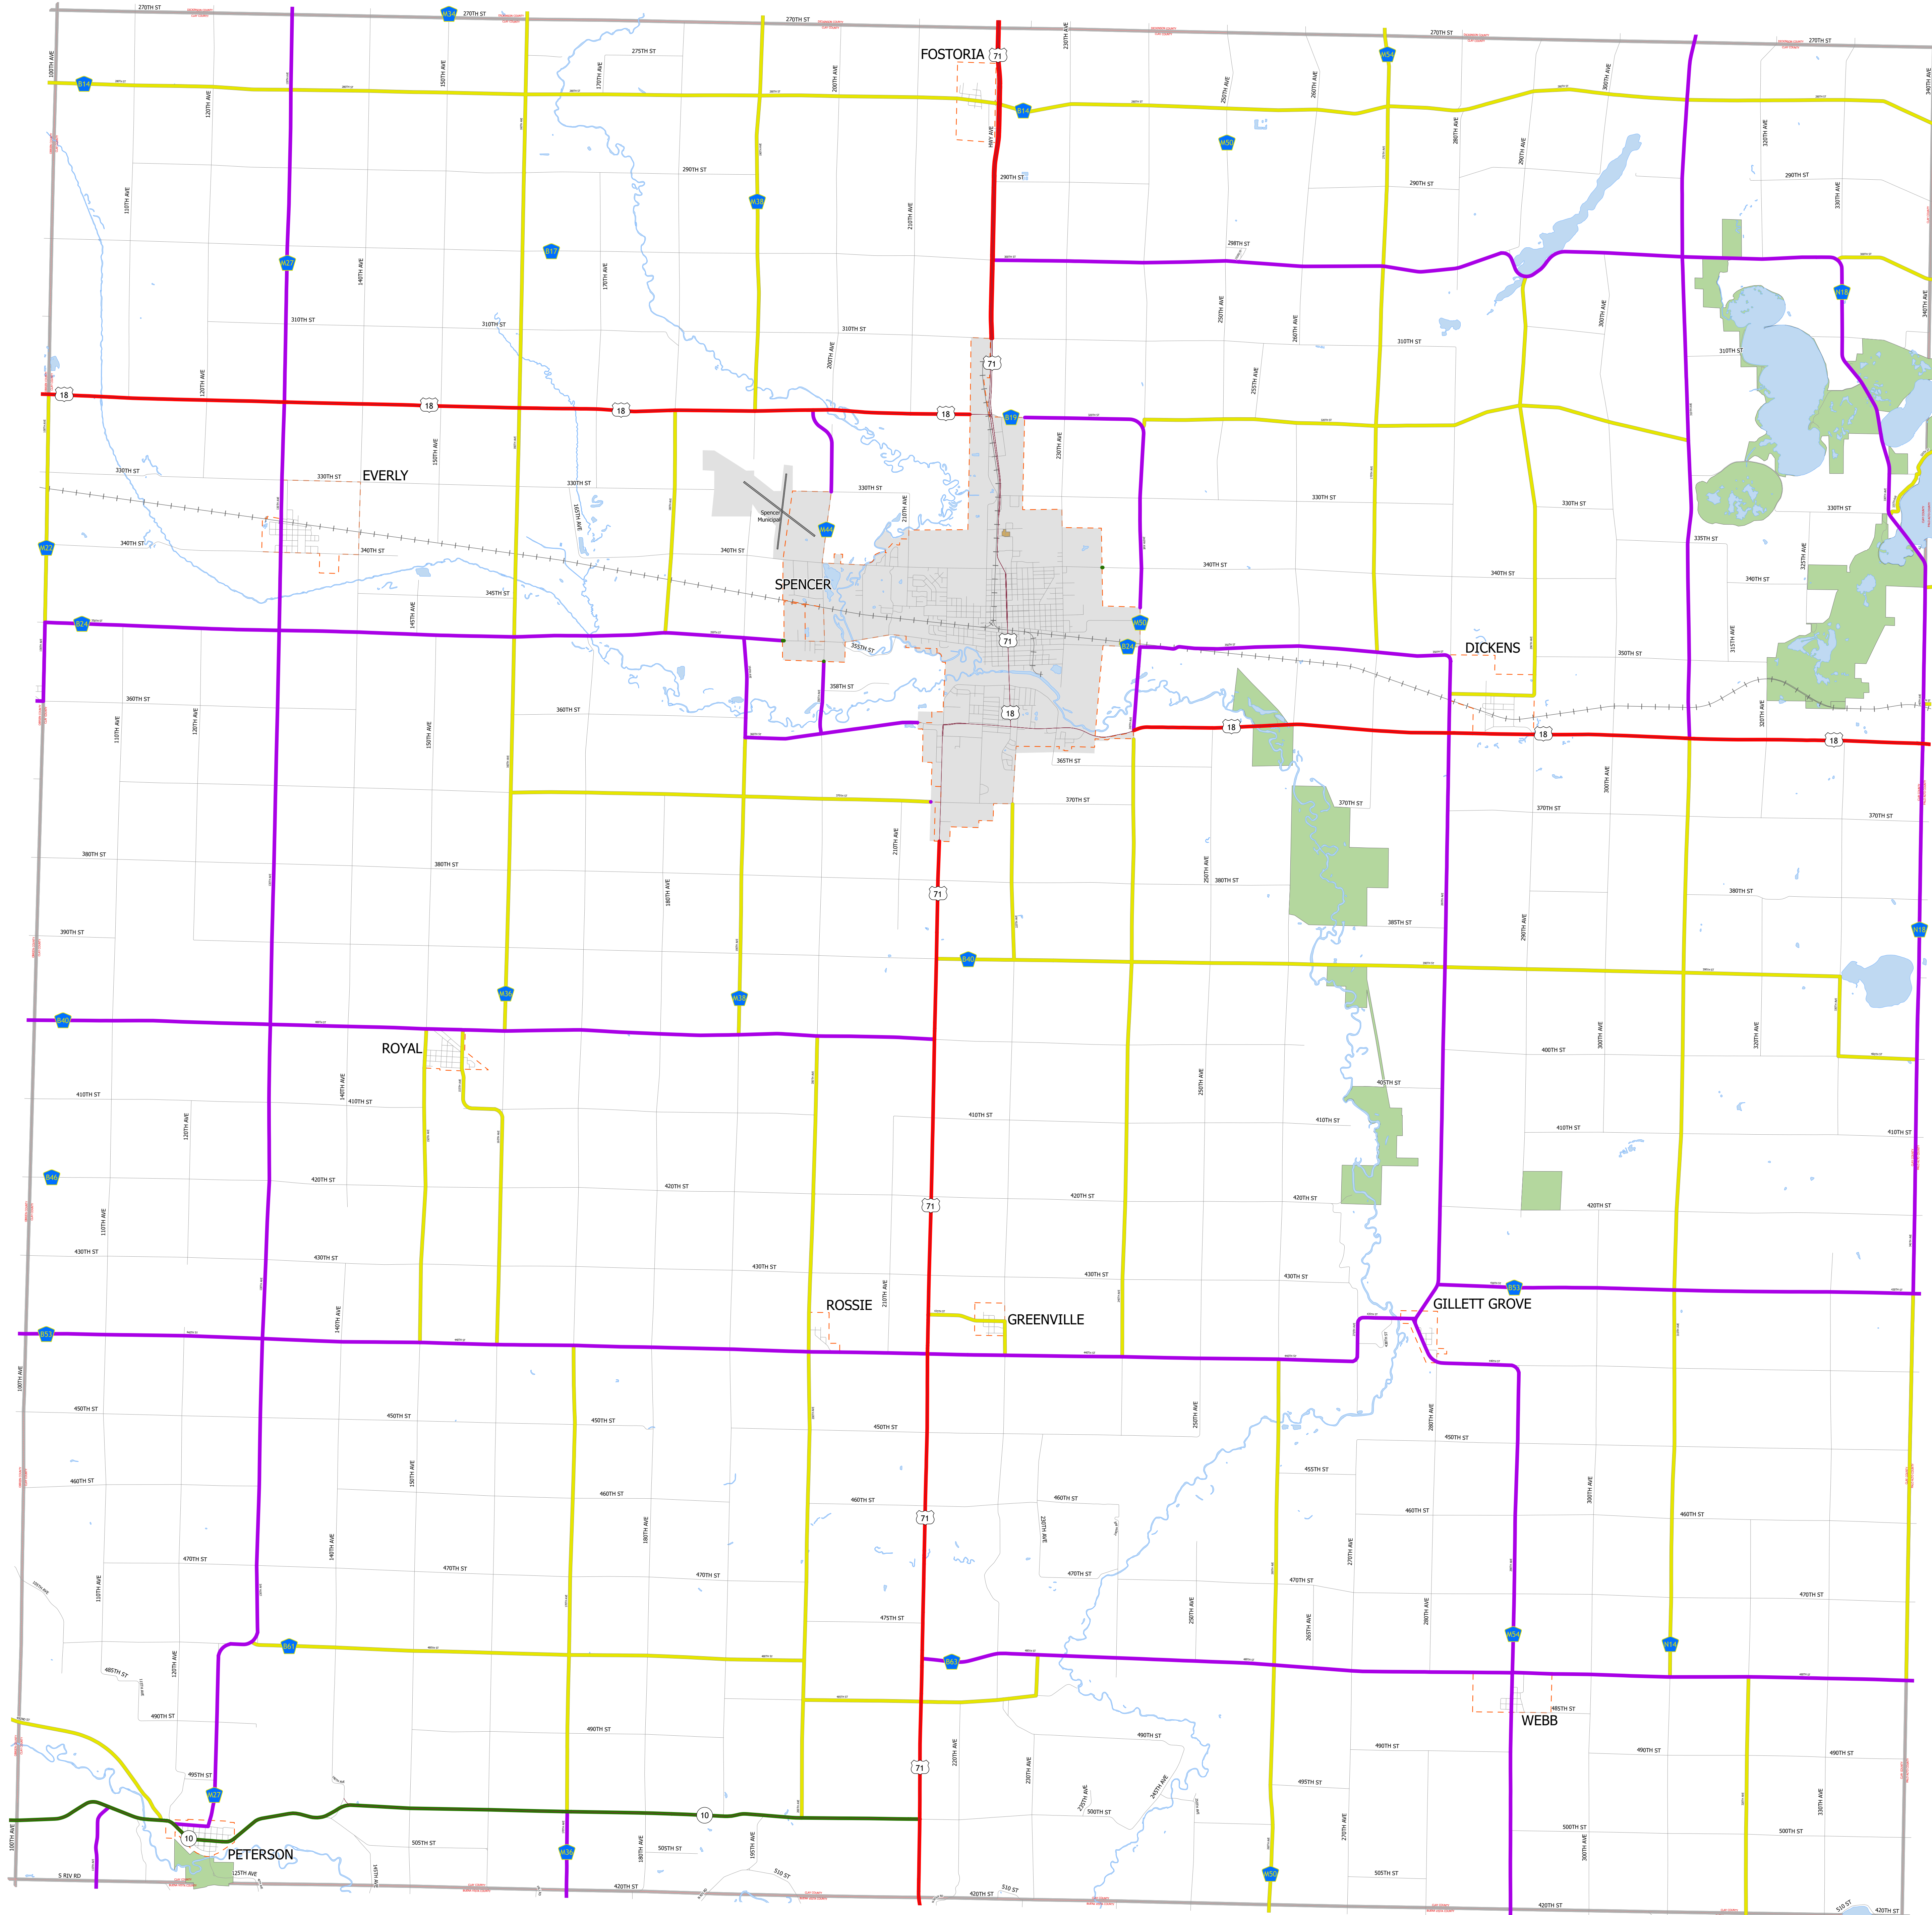

# Clay County IOWA

2/2/2026

- Interstate
- Other Principal Arterial
- Minor Arterial
- Major Collector
- Minor Collector
- Local Roads
- Corporate Limits
- Rail Lines
- State Parks
- State Institutions
- Federal Land
- County Borders
- Urban Areas

FUTURE CLASSIFIED ROUTES SHOWN AS DASHED LINES

21