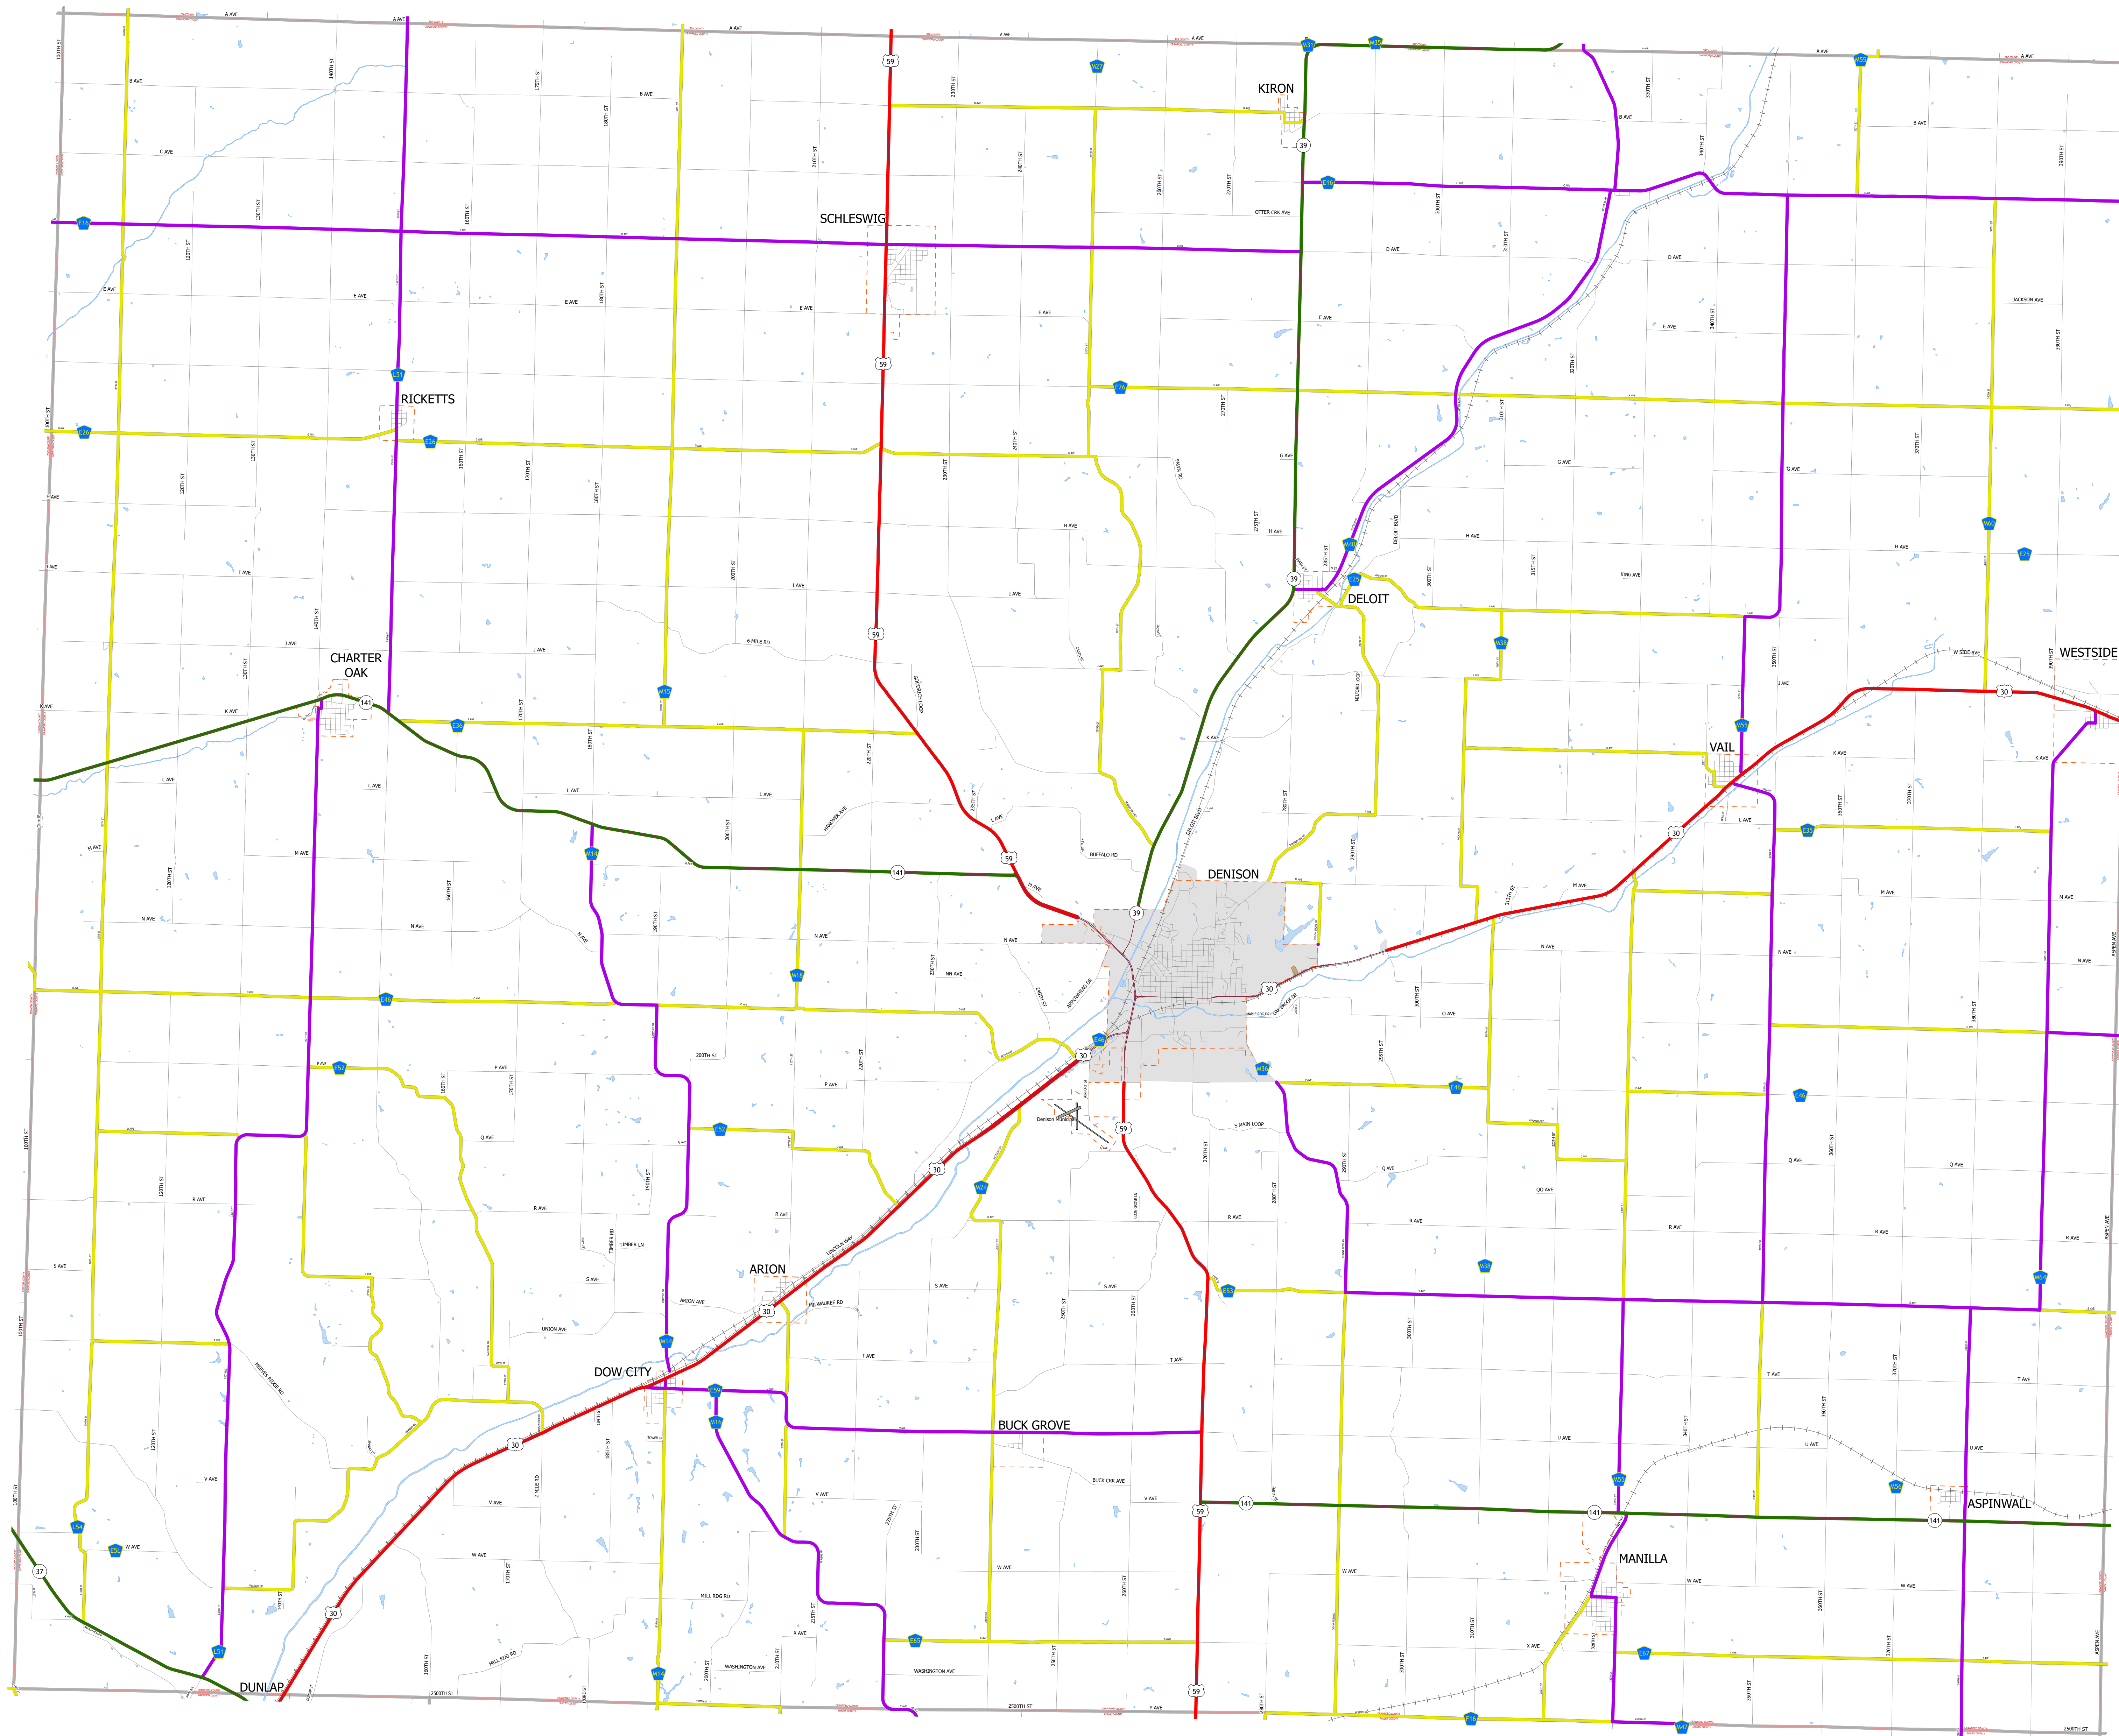

# Crawford County IOWA

2/2/2026

-  Interstate
-  Other Principal Arterial
-  Minor Arterial
-  Major Collector
-  Minor Collector
-  Local Roads
-  Corporate Limits
-  Rail Lines
-  State Parks
-  State Institutions
-  Federal Land
-  County Borders
-  Urban Areas

FUTURE CLASSIFIED ROUTES SHOWN AS DASHED LINES

24