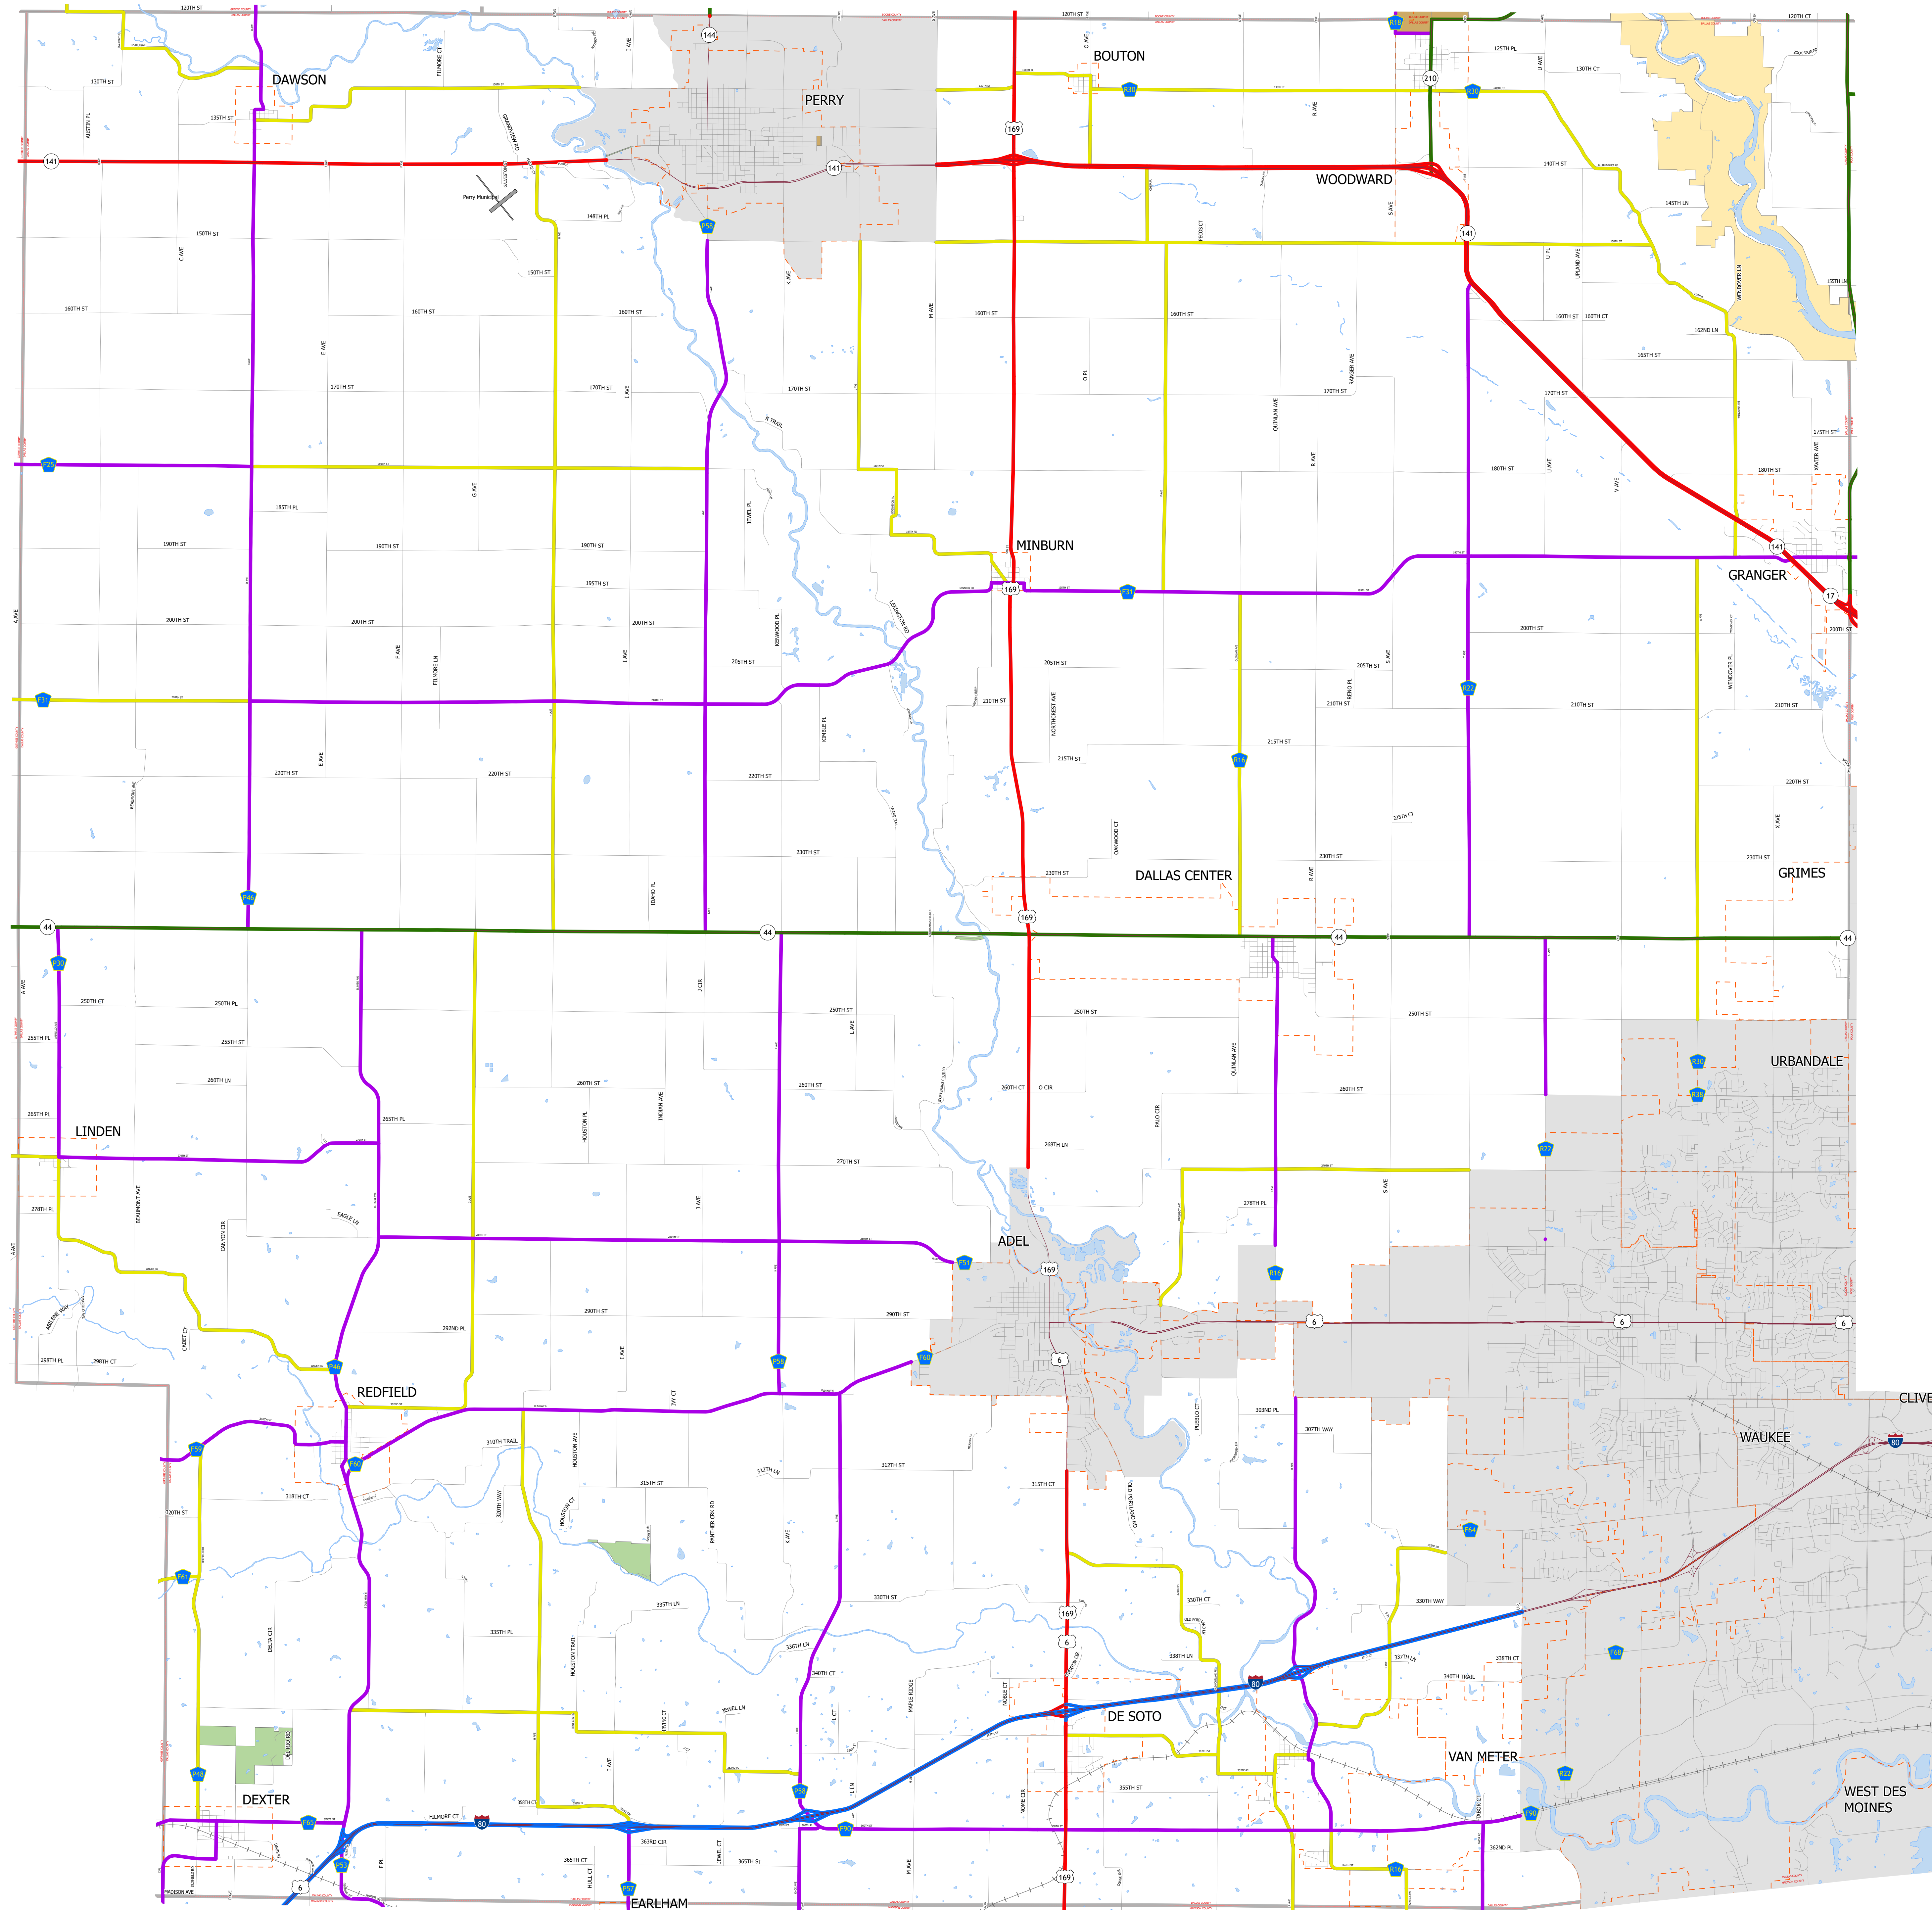

# Dallas County IOWA

2/3/2026

-  Interstate
-  Other Principal Arterial
-  Minor Arterial
-  Major Collector
-  Minor Collector
-  Local Roads
-  Corporate Limits
-  Rail Lines
-  State Parks
-  State Institutions
-  Federal Land
-  County Borders
-  Urban Areas

FUTURE CLASSIFIED ROUTES SHOWN AS DASHED LINES

25