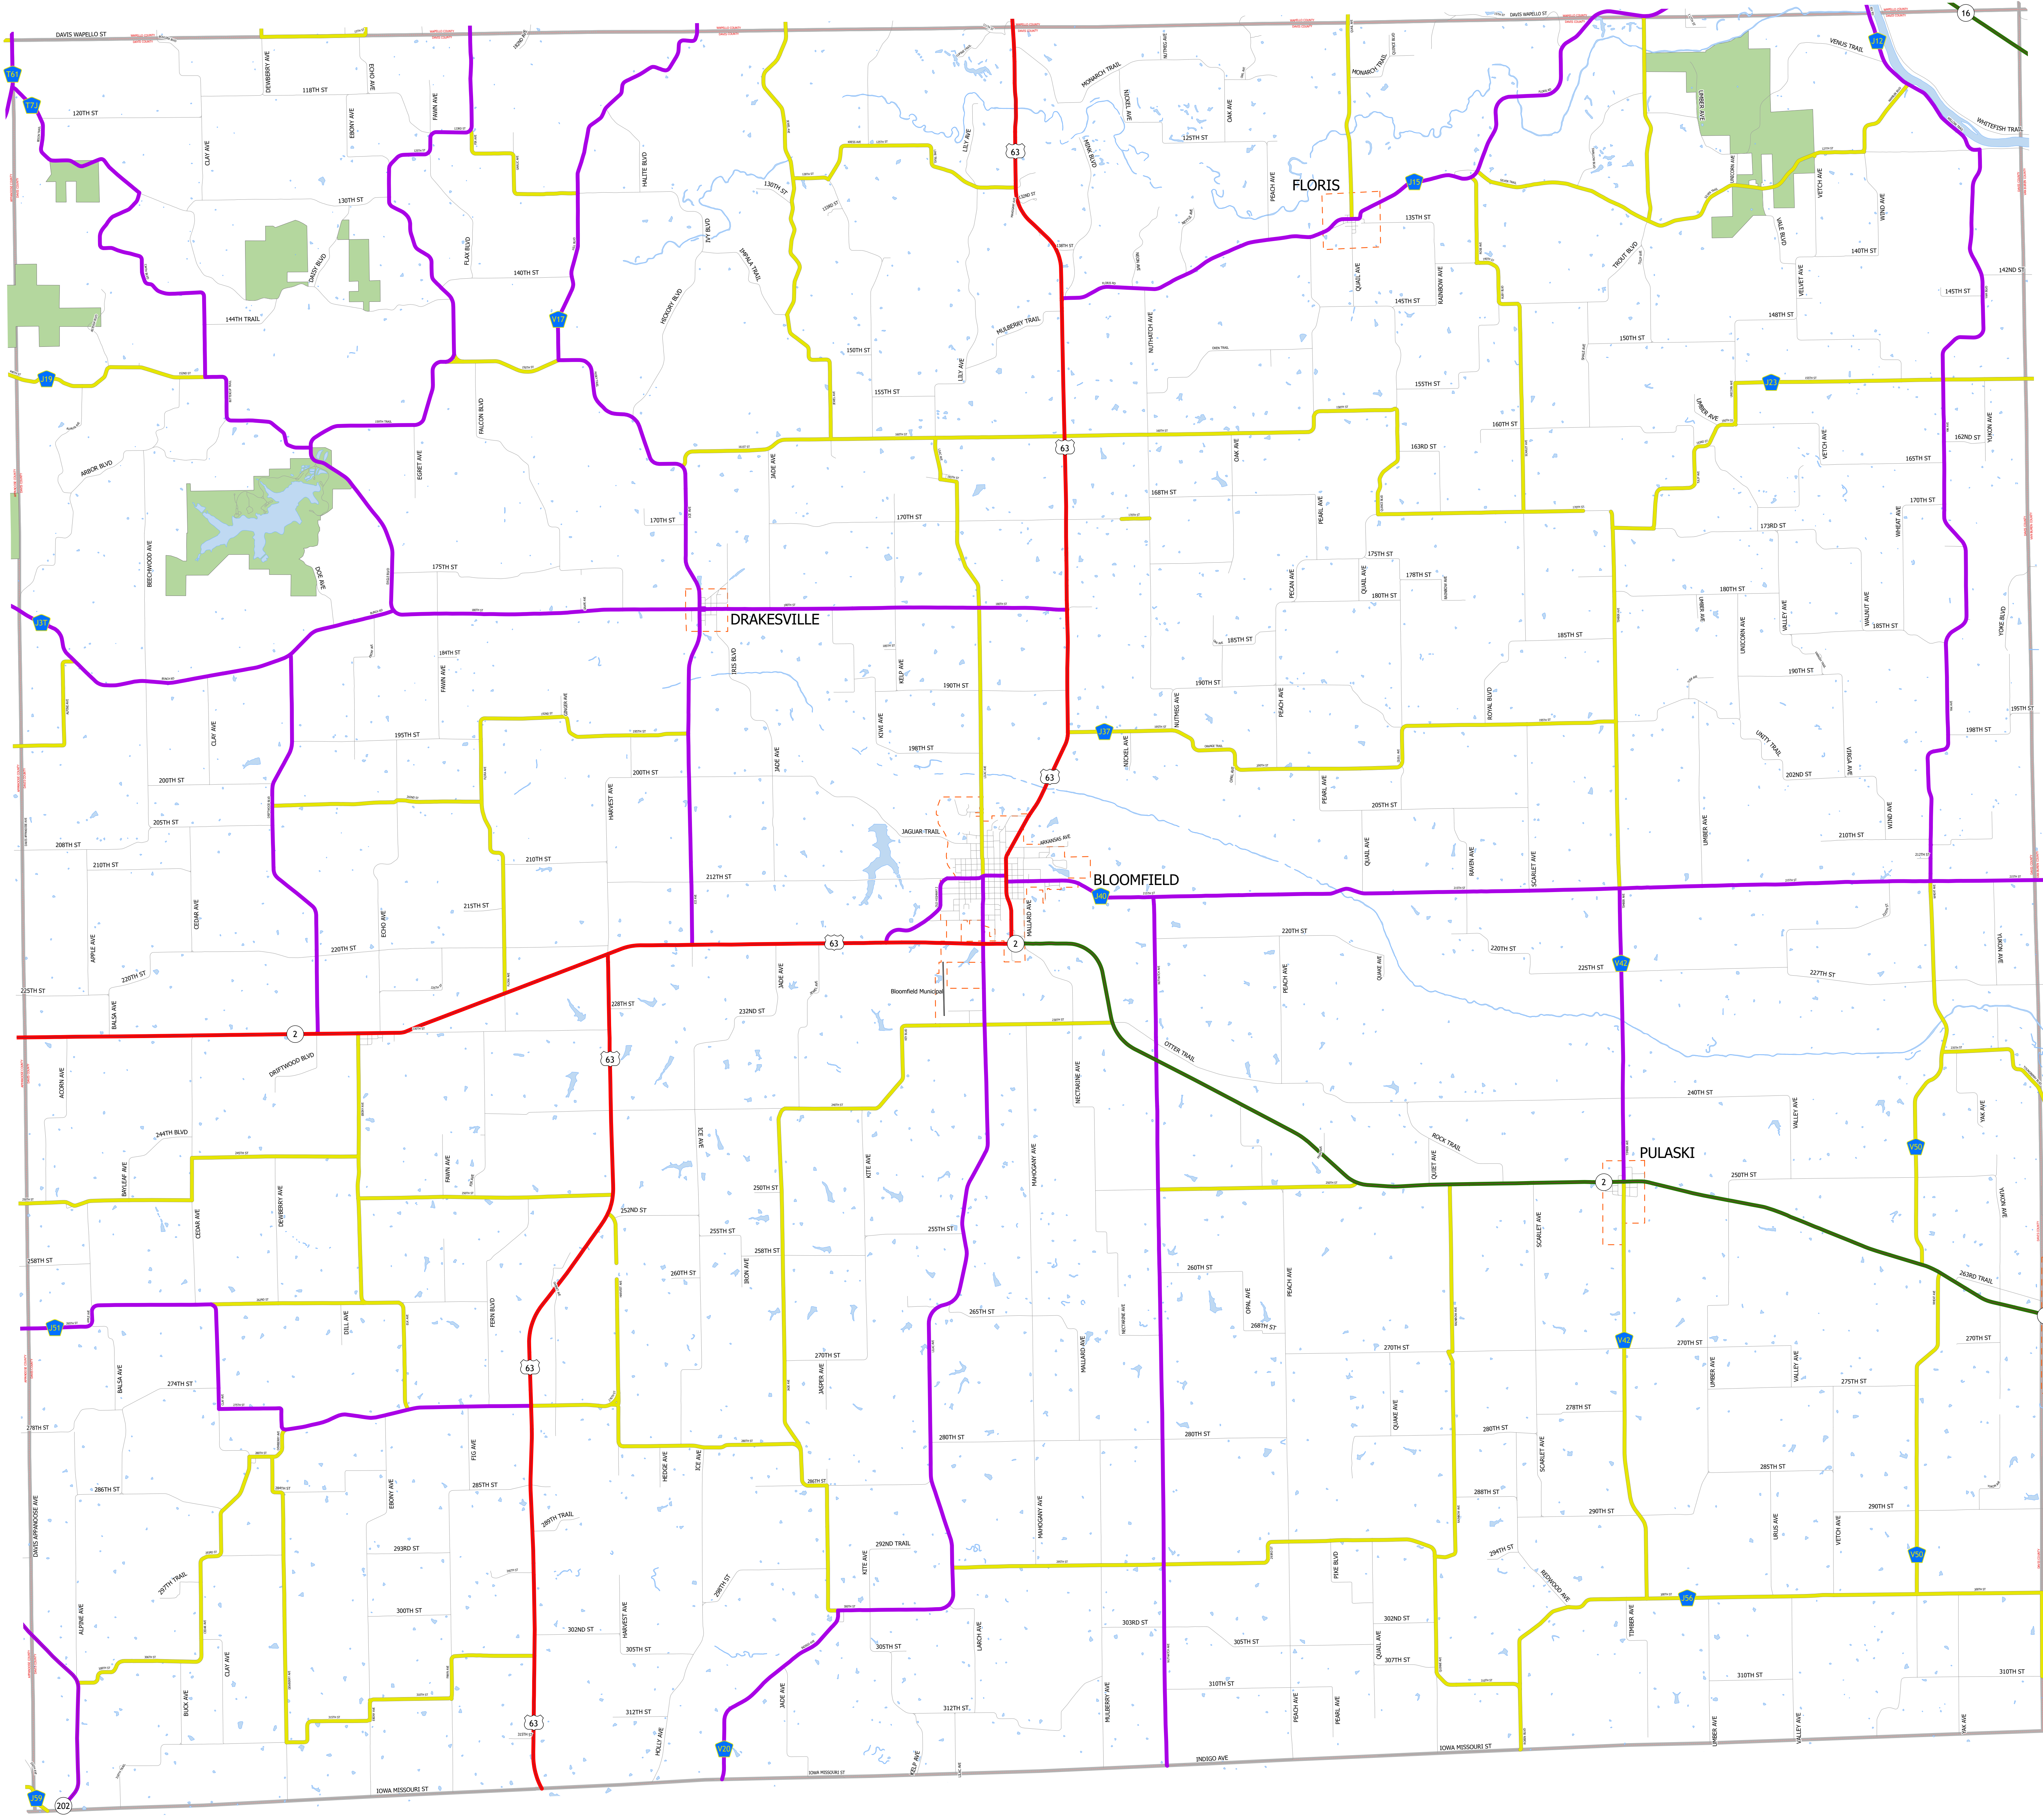

Davis County IOWA

2/3/2026

- Interstate
- Other Principal Arterial
- Minor Arterial
- Major Collector
- Minor Collector
- Local Roads
- Corporate Limits
- Rail Lines
- State Parks
- State Institutions
- Federal Land
- County Borders
- Urban Areas

FUTURE CLASSIFIED ROUTES SHOWN AS DASHED LINES

26