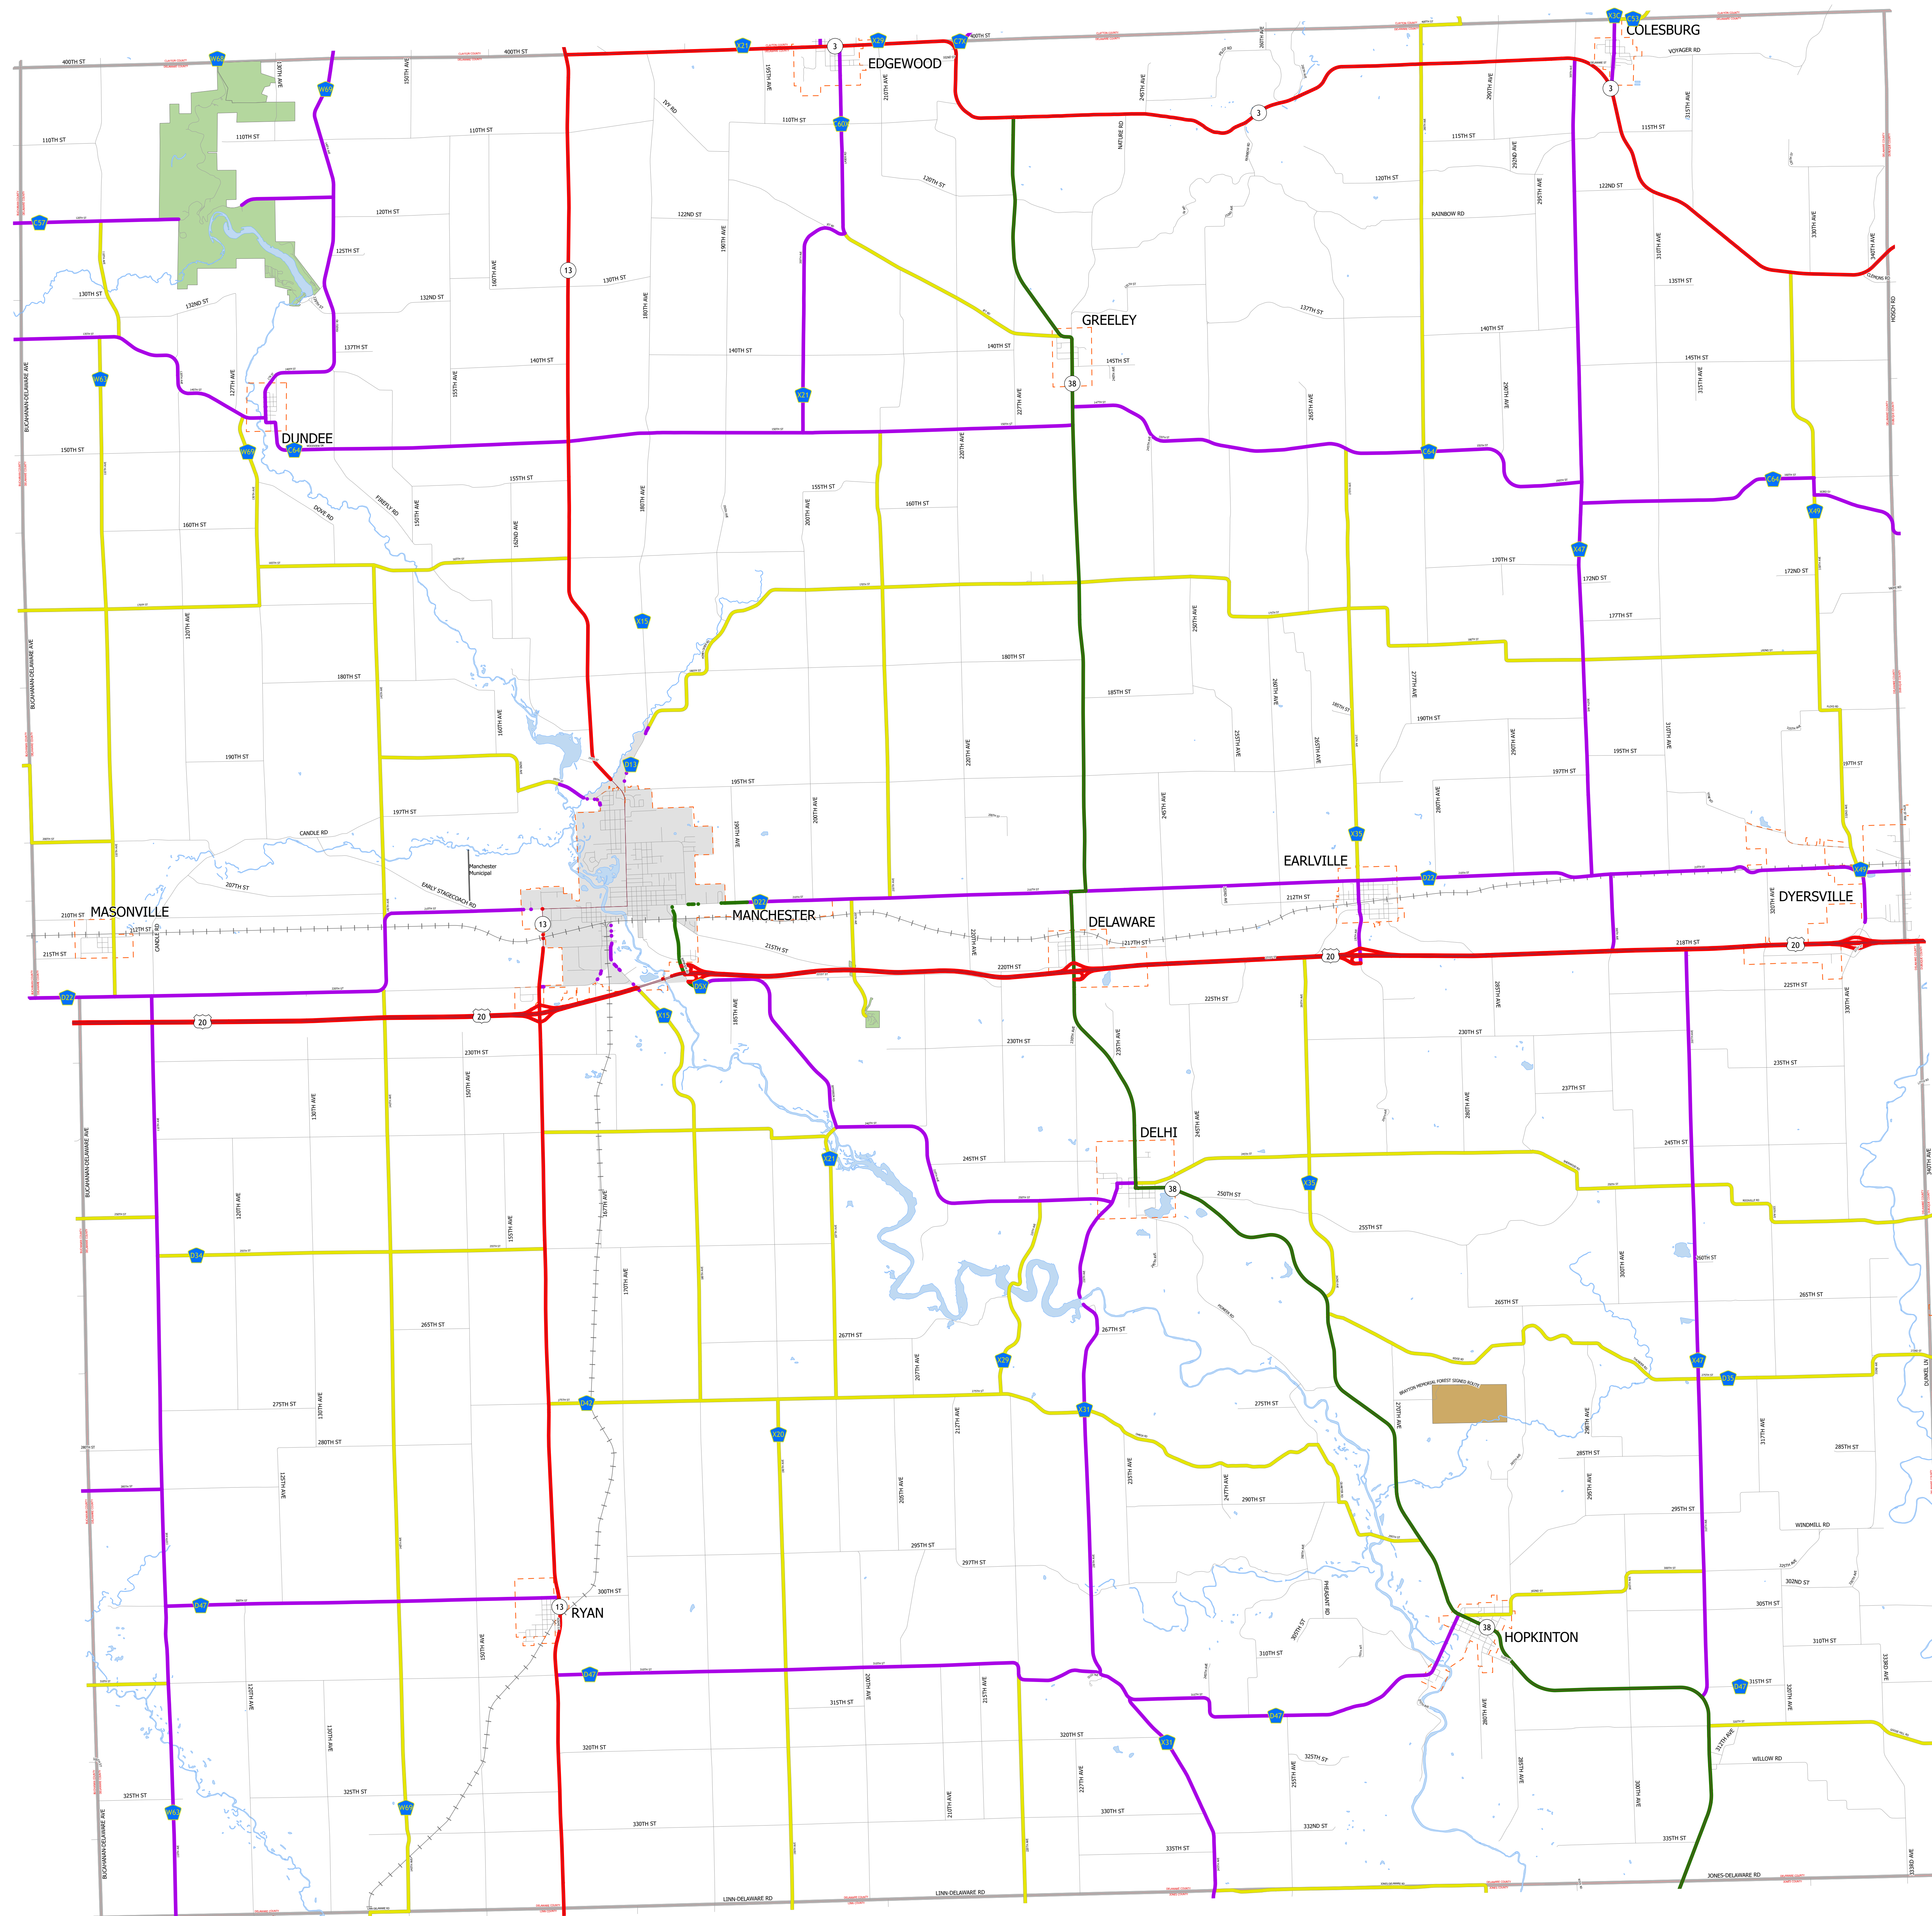

Delaware County IOWA

2/3/2026

-  Interstate
-  Other Principal Arterial
-  Minor Arterial
-  Major Collector
-  Minor Collector
-  Local Roads
-  Corporate Limits
-  Rail Lines
-  State Parks
-  State Institutions
-  Federal Land
-  County Borders
-  Urban Areas

FUTURE CLASSIFIED ROUTES SHOWN AS DASHED LINES

28