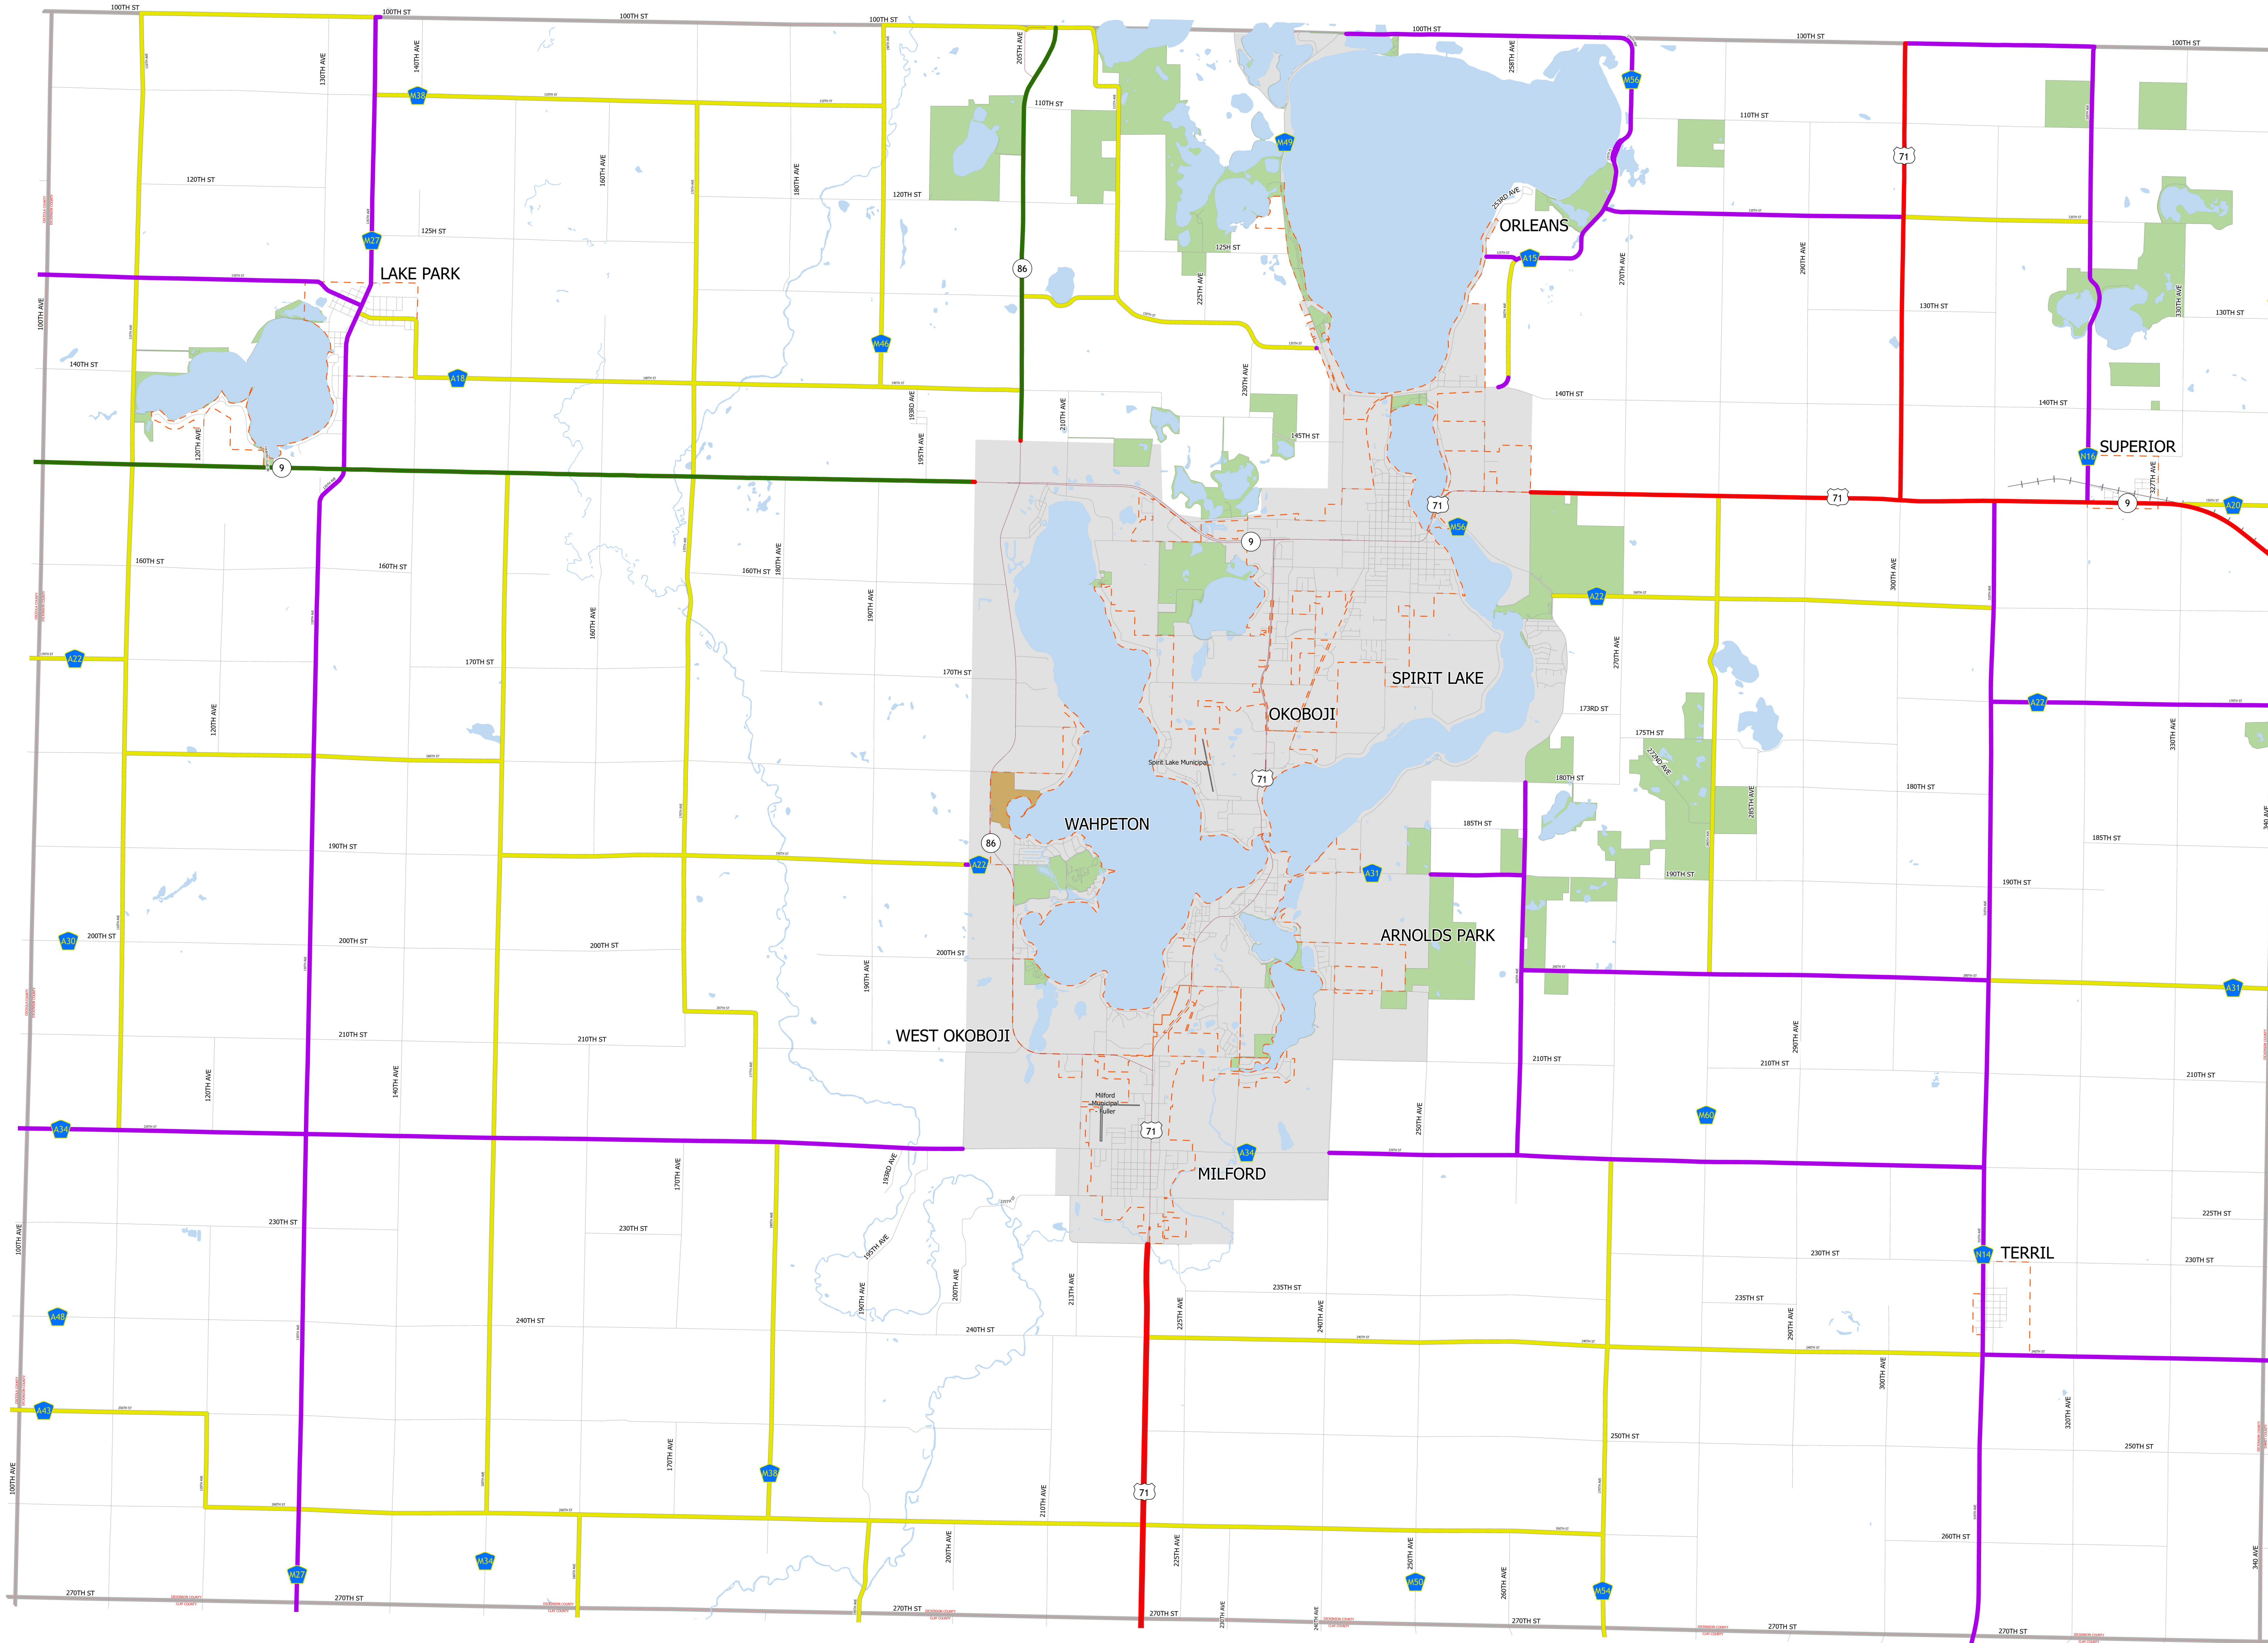

# Dickinson County IOWA

2/18/2026

-  Interstate
-  Other Principal Arterial
-  Minor Arterial
-  Major Collector
-  Minor Collector
-  Local Roads
-  Corporate Limits
-  Rail Lines
-  State Parks
-  State Institutions
-  Federal Land
-  County Borders
-  Urban Areas

FUTURE CLASSIFIED ROUTES SHOWN AS DASHED LINES

30