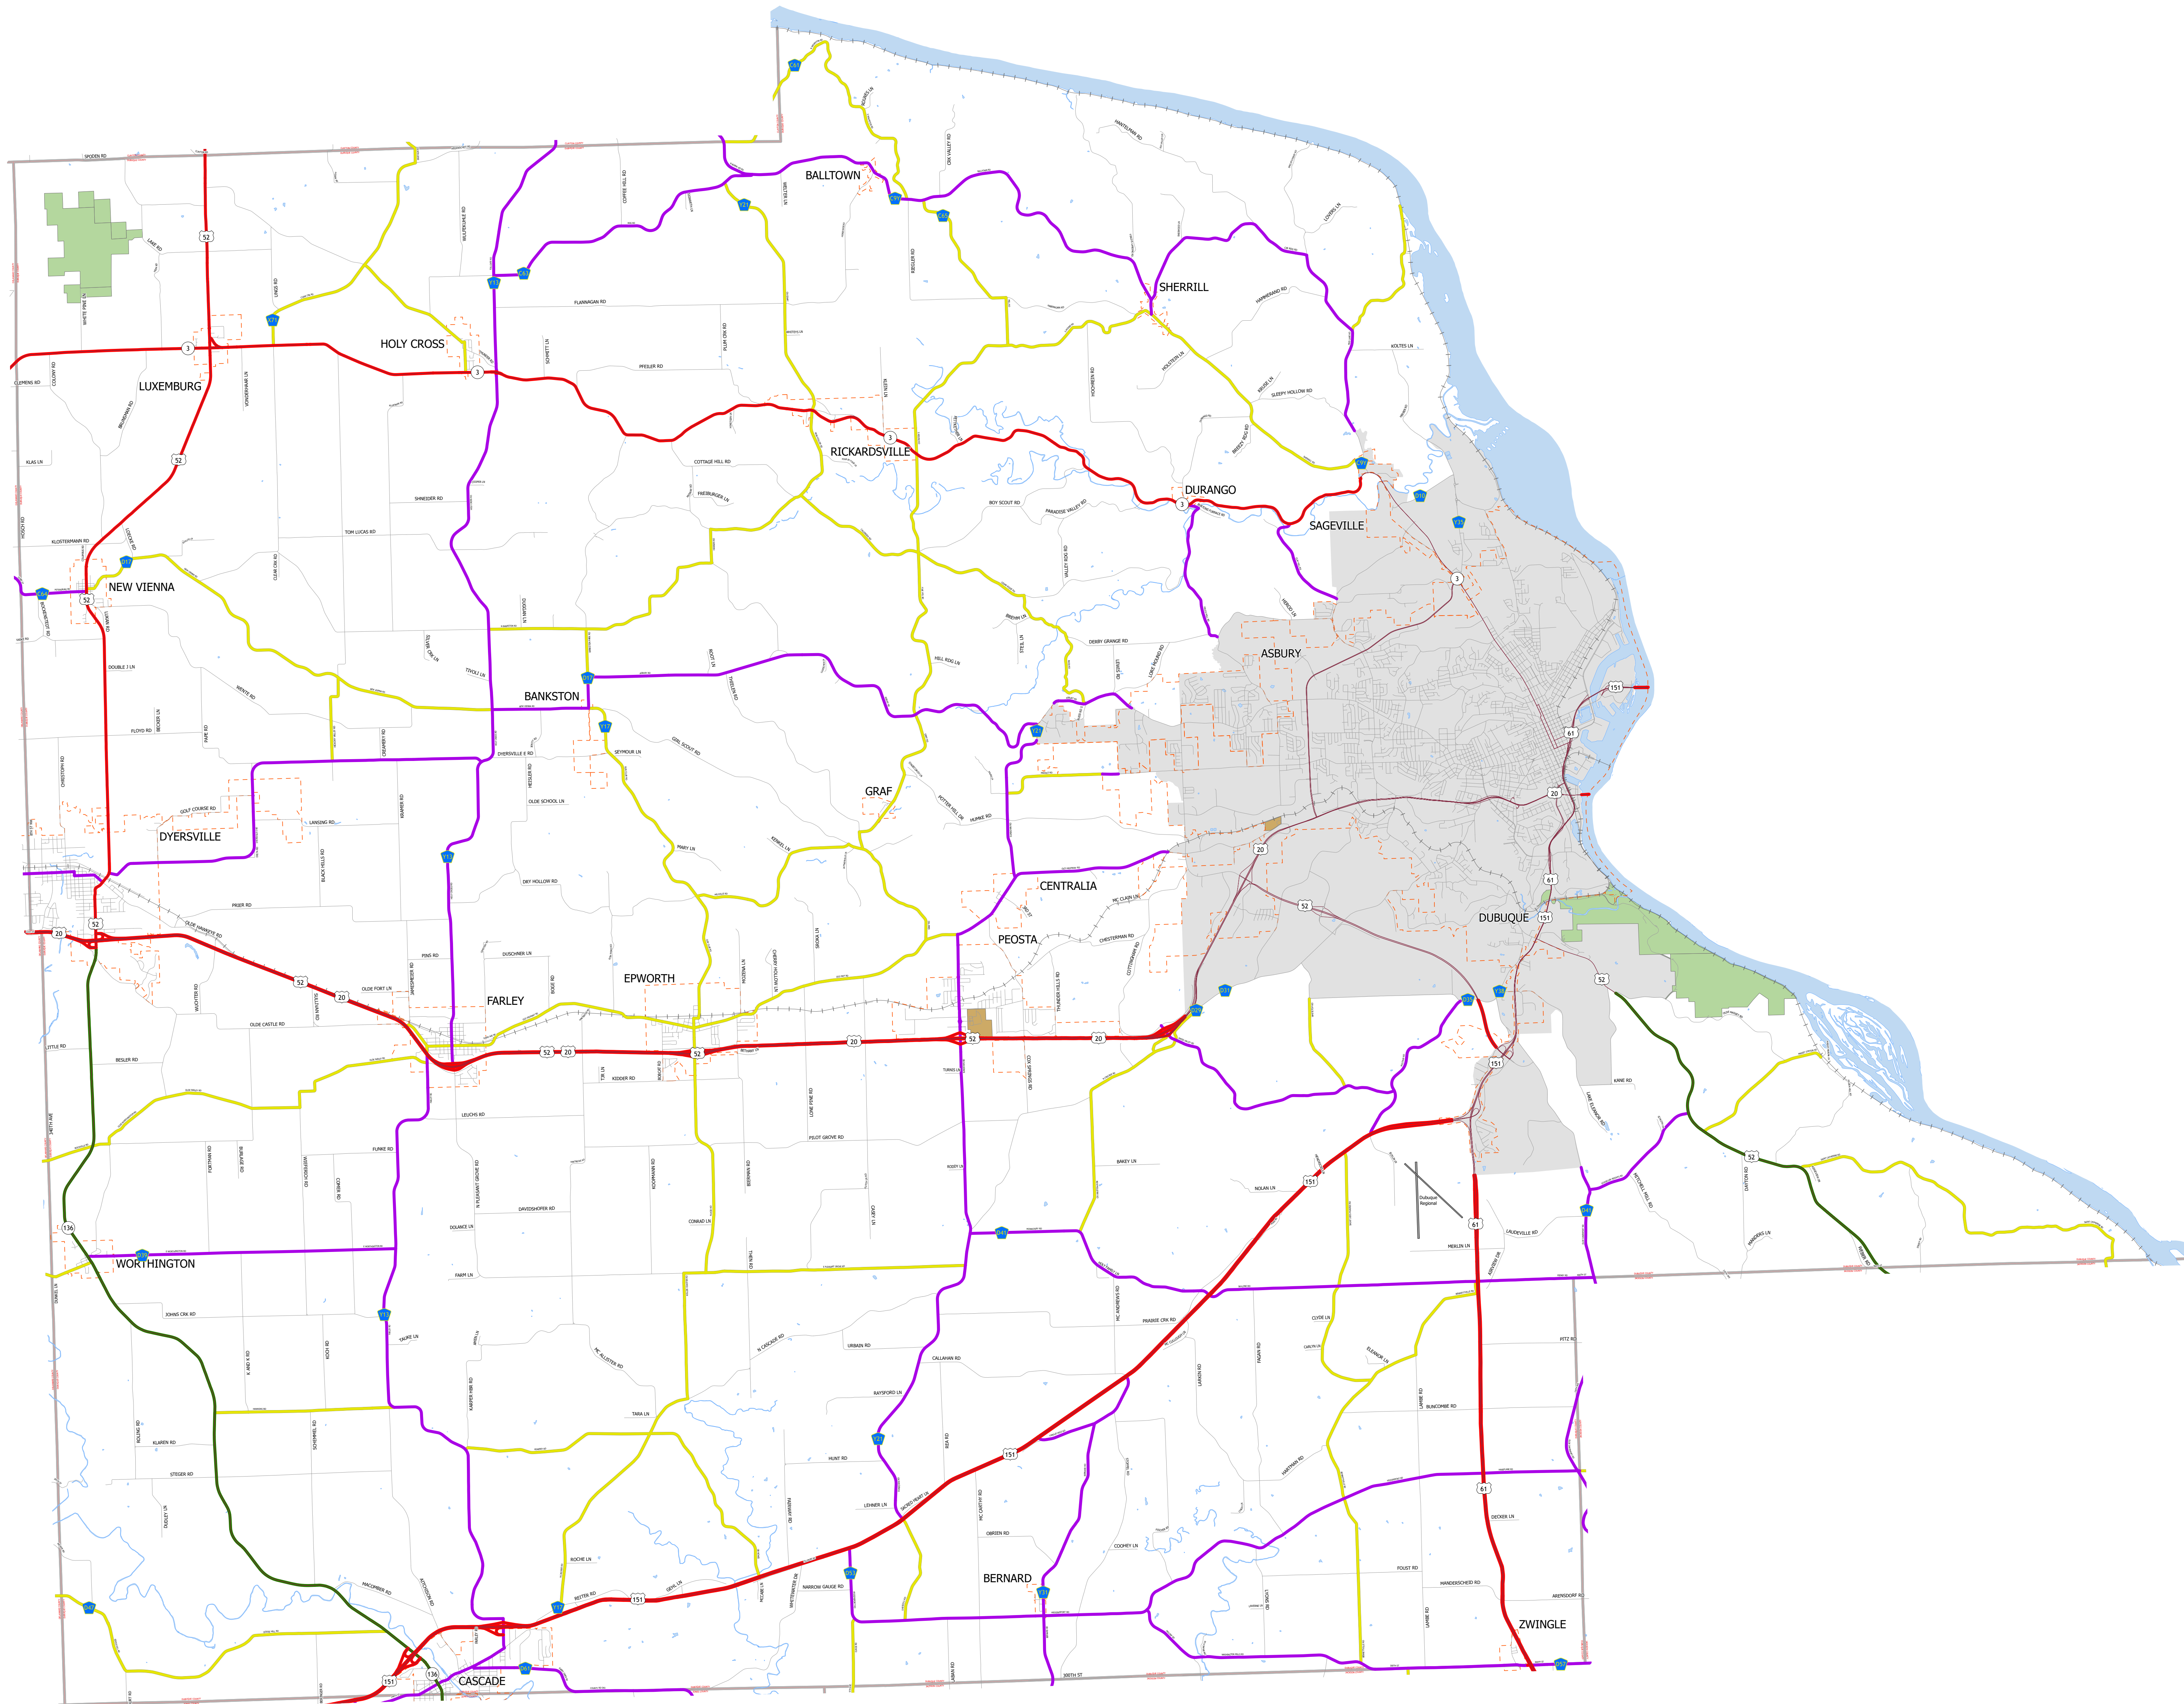

# Dubuque County IOWA

2/3/2026

-  Interstate
-  Other Principal Arterial
-  Minor Arterial
-  Major Collector
-  Minor Collector
-  Local Roads
-  Corporate Limits
-  Rail Lines
-  State Parks
-  State Institutions
-  Federal Land
-  County Borders
-  Urban Areas

FUTURE CLASSIFIED ROUTES SHOWN AS DASHED LINES

31