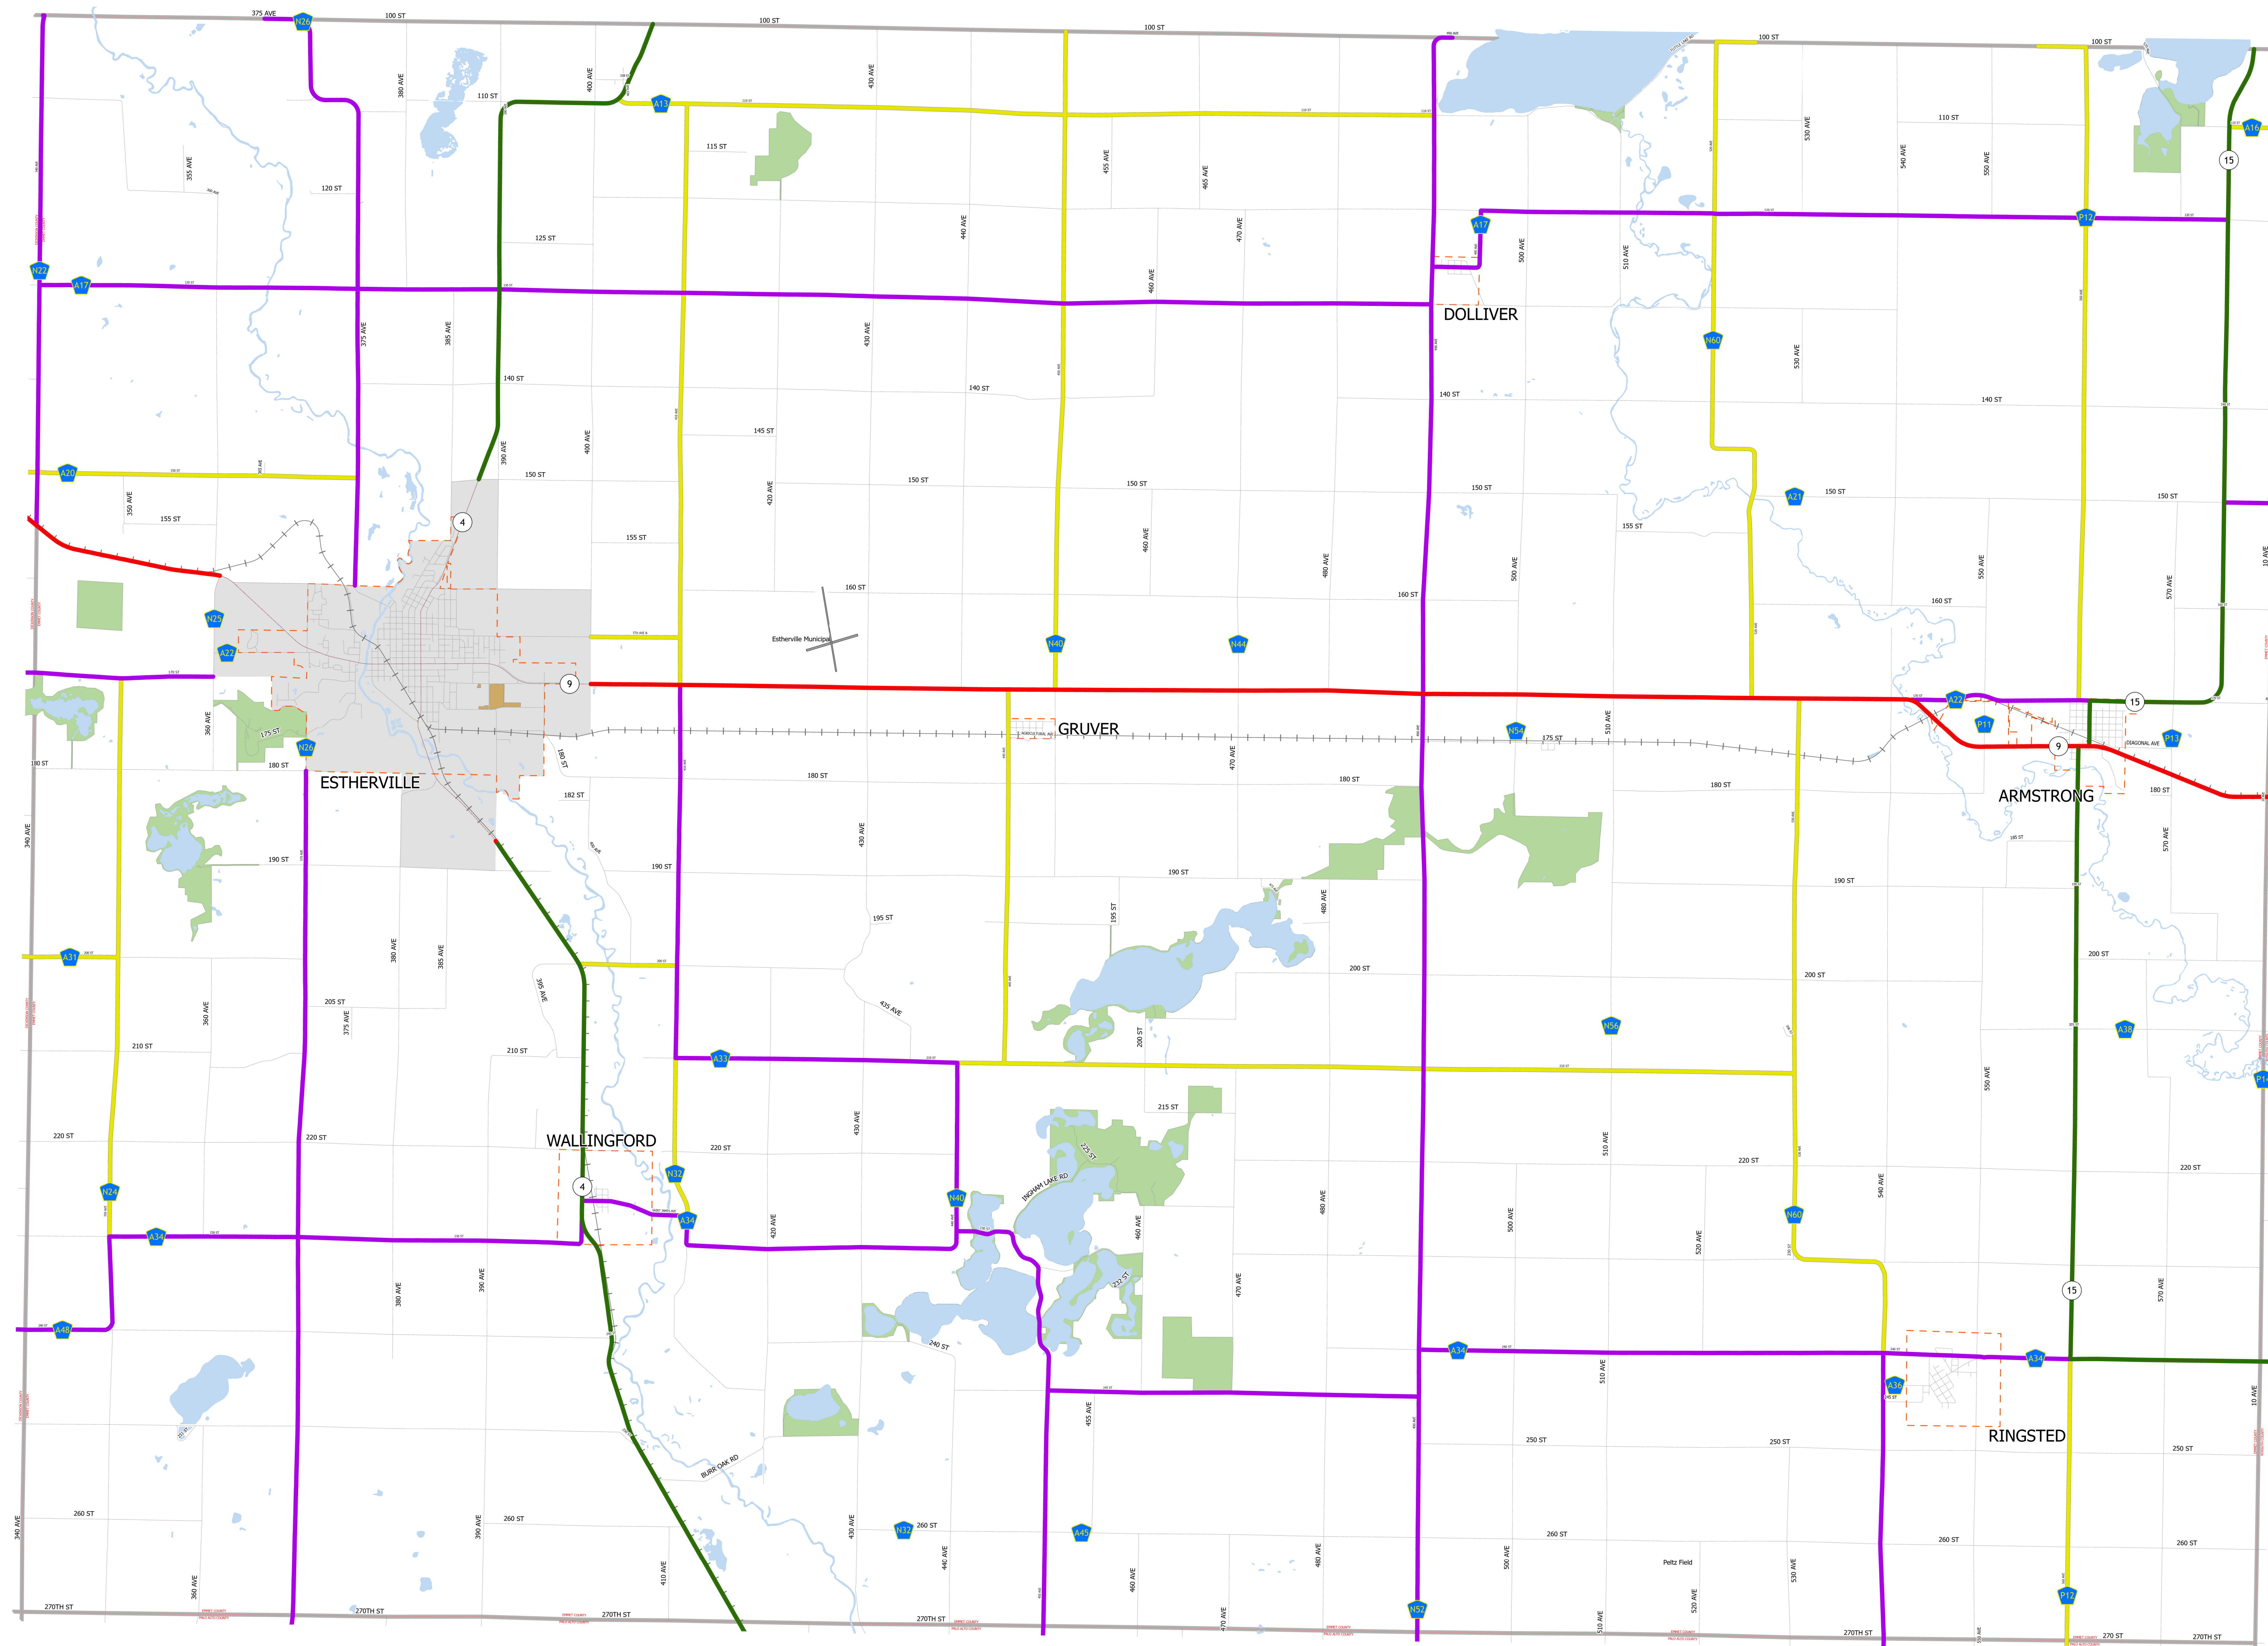

Emmet County IOWA

2/18/2026

- Interstate
- Other Principal Arterial
- Minor Arterial
- Major Collector
- Minor Collector
- Local Roads
- Corporate Limits
- Rail Lines
- State Parks
- State Institutions
- Federal Land
- County Borders
- Urban Areas

FUTURE CLASSIFIED ROUTES SHOWN AS DASHED LINES

32