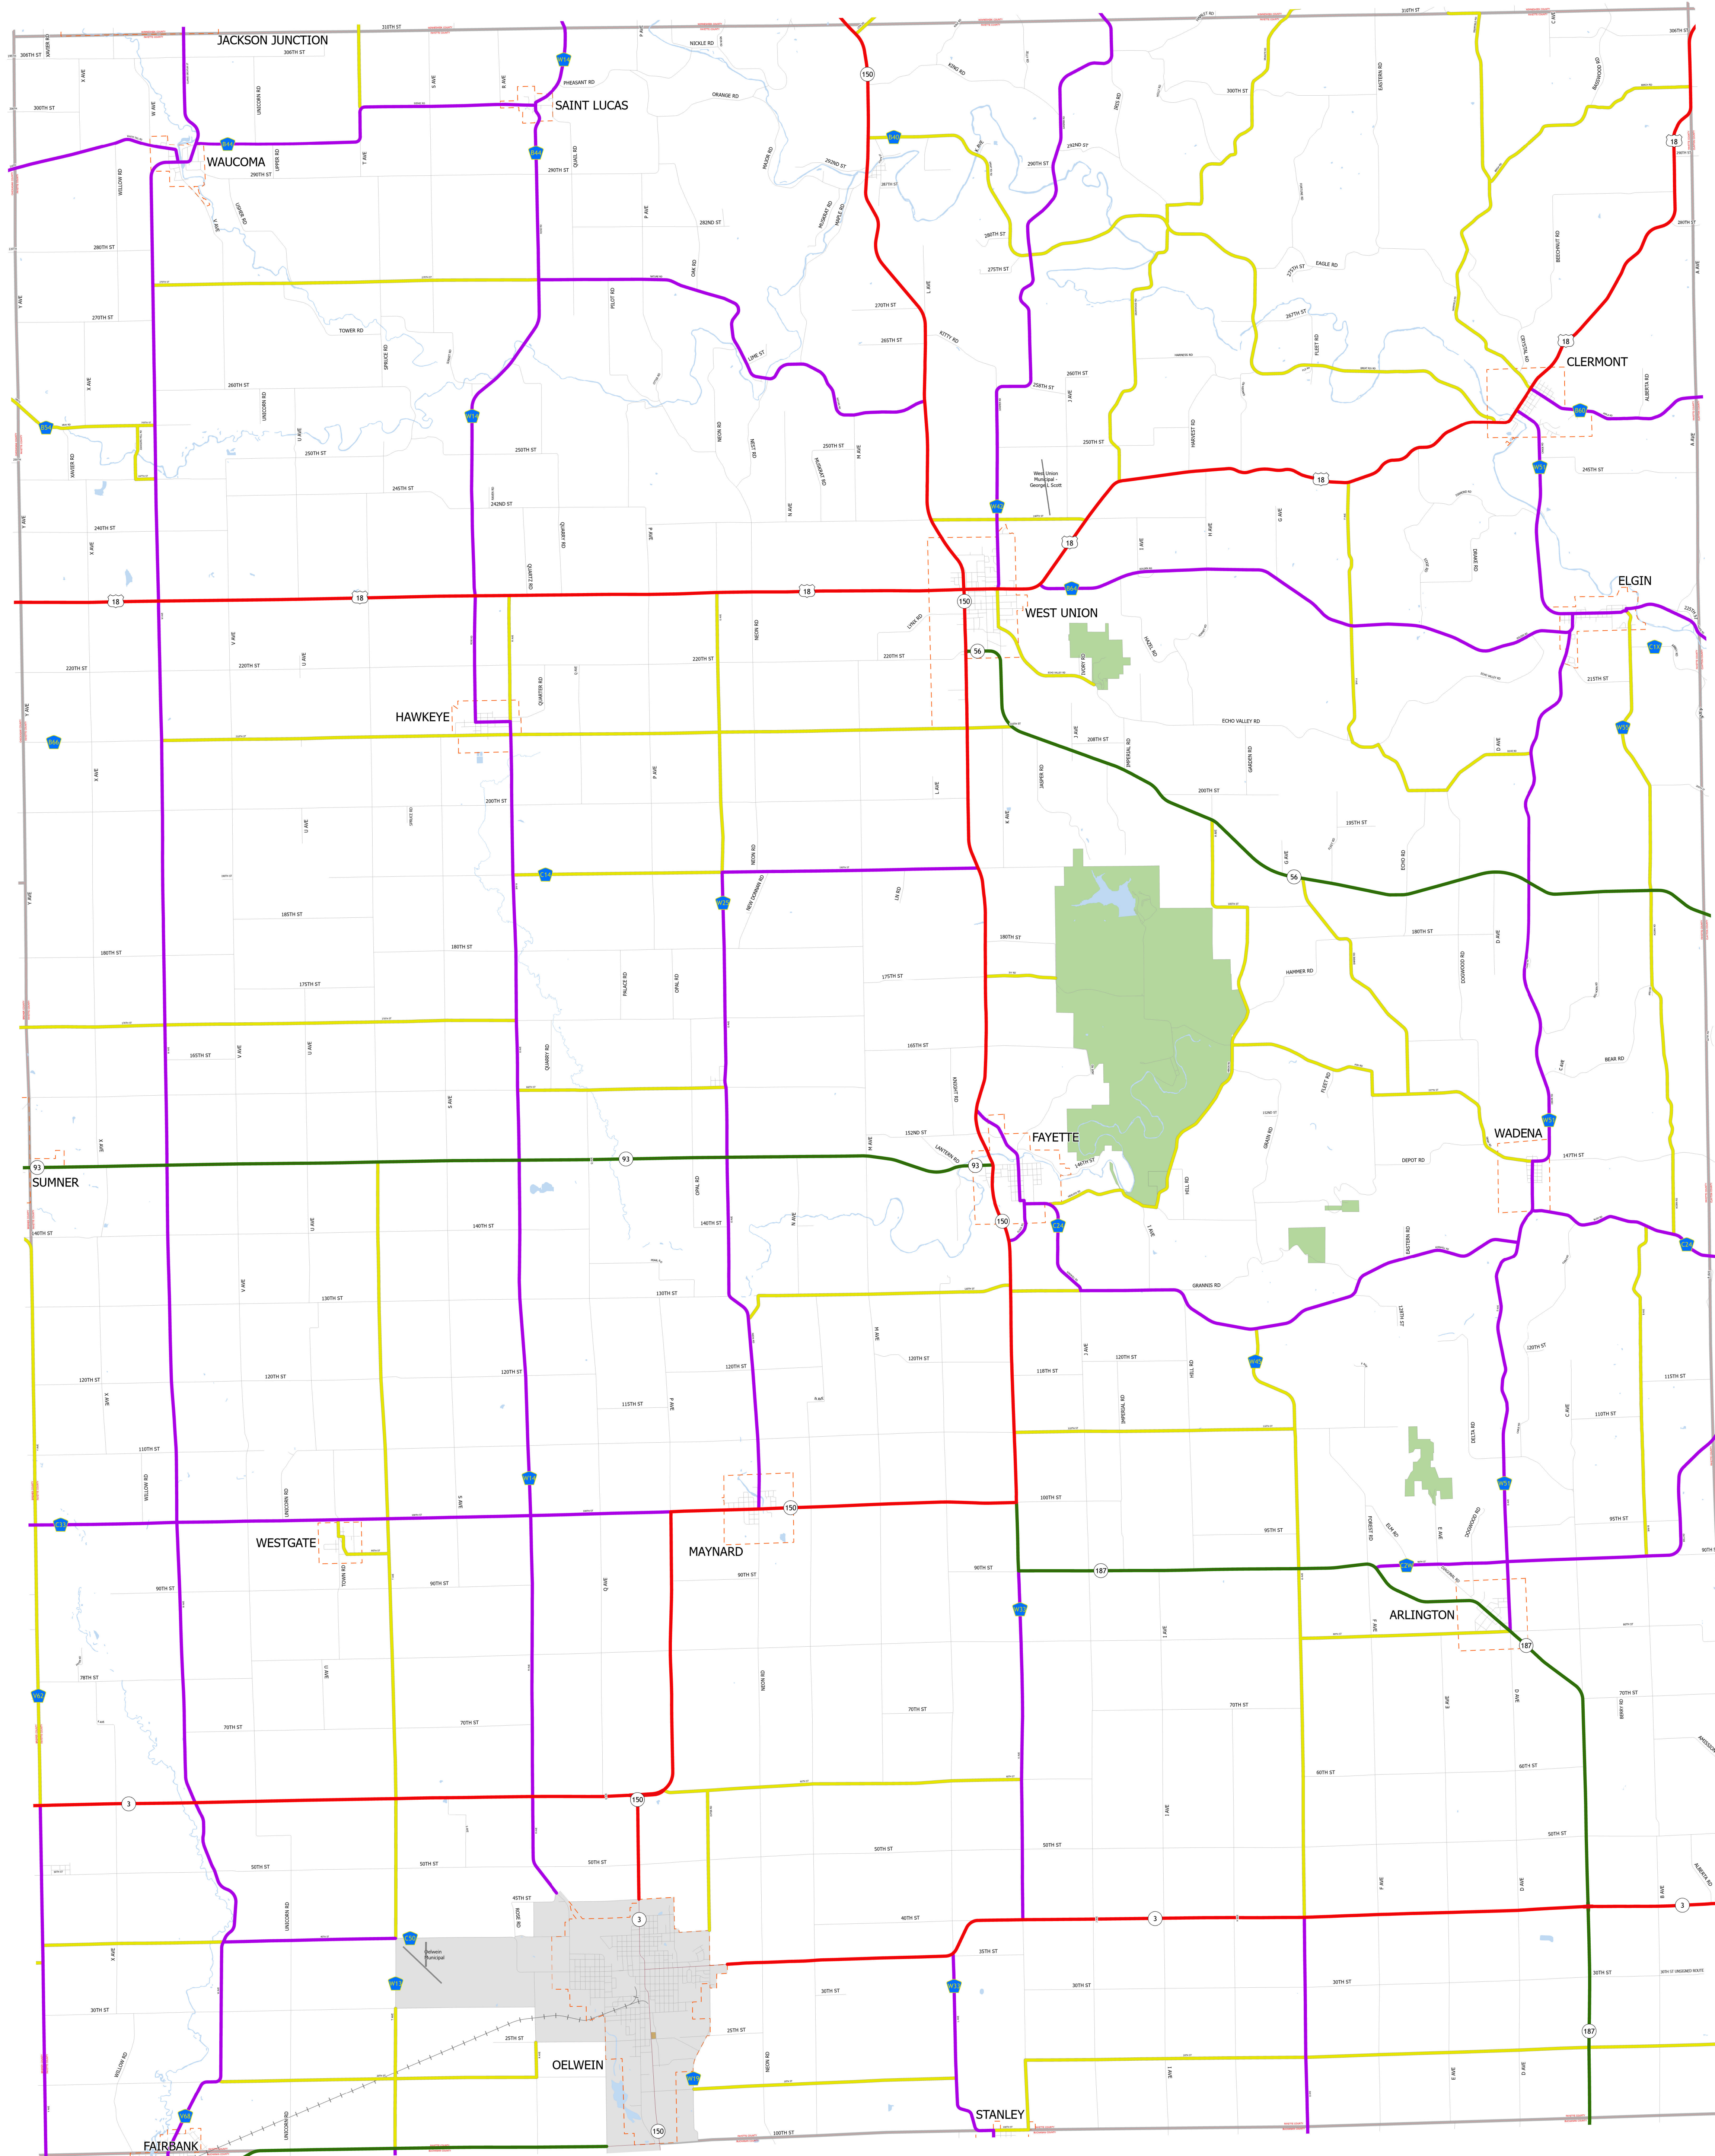

Fayette County IOWA

2/18/2026

- Interstate
- Other Principal Arterial
- Minor Arterial
- Major Collector
- Minor Collector
- Local Roads
- Corporate Limits
- Rail Lines
- State Parks
- State Institutions
- Federal Land
- County Borders
- Urban Areas

FUTURE CLASSIFIED ROUTES SHOWN AS DASHED LINES

33