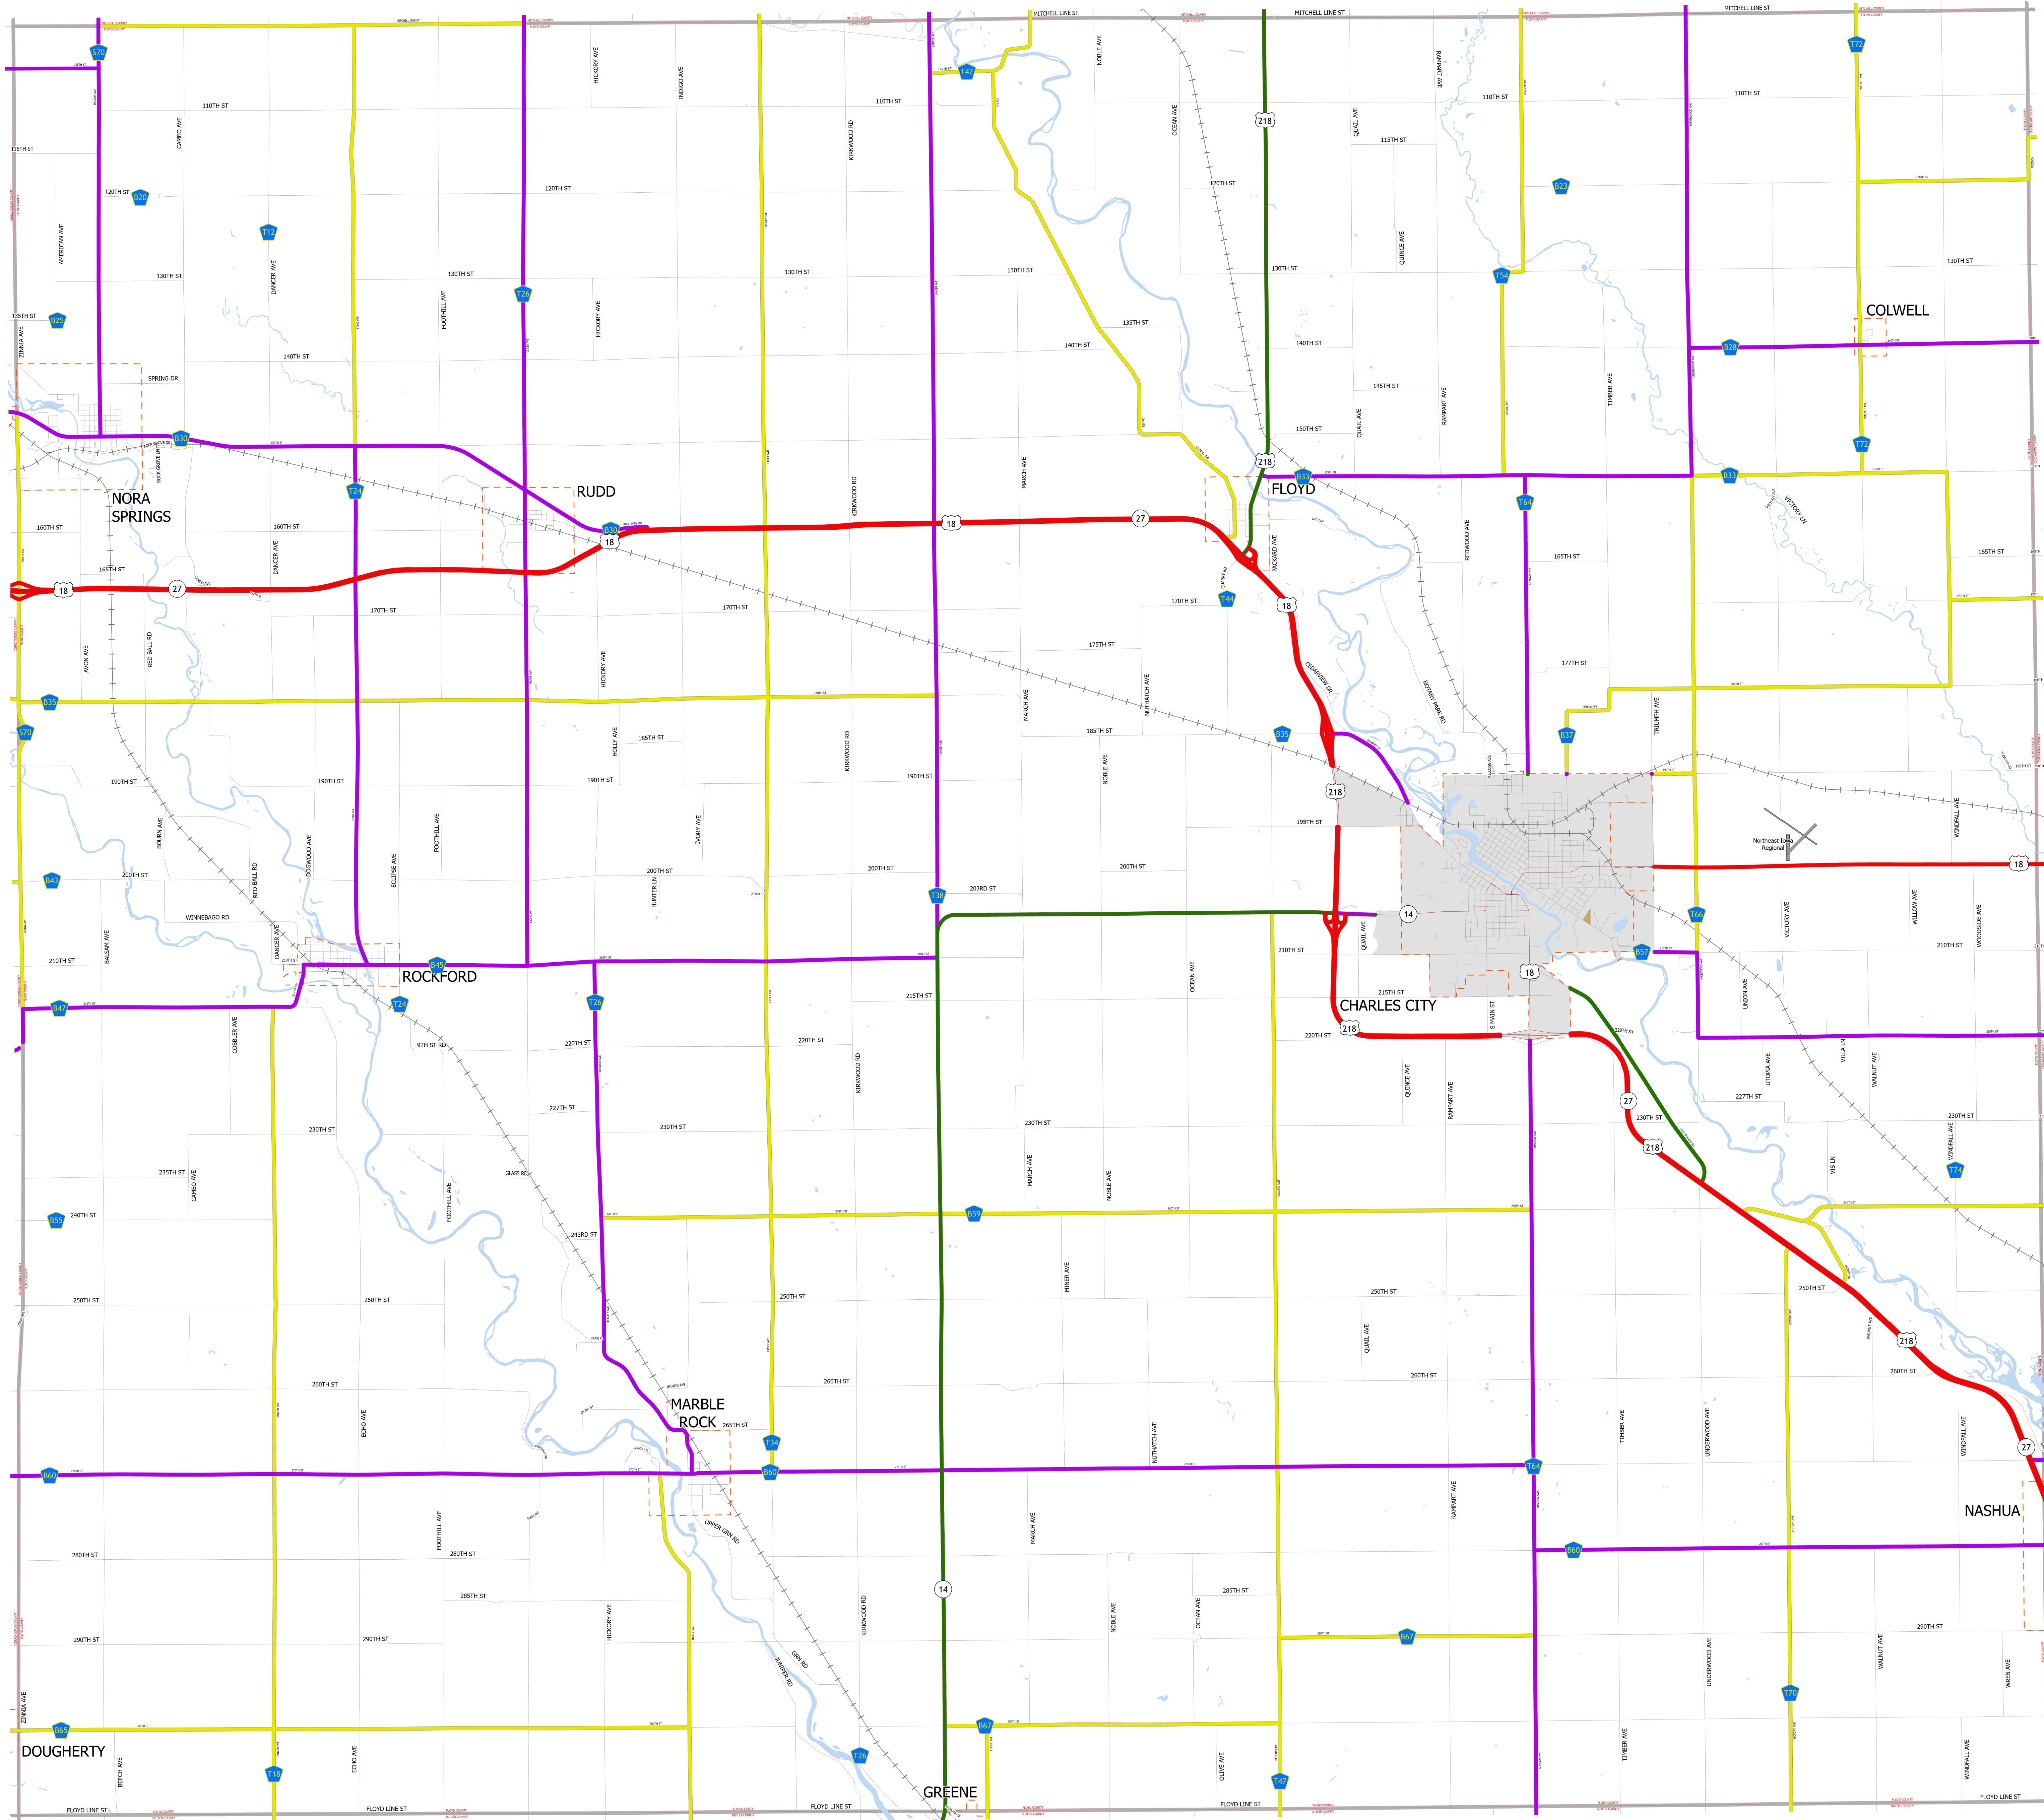

# Floyd County IOWA

2/19/2026

-  Interstate
-  Other Principal Arterial
-  Minor Arterial
-  Major Collector
-  Minor Collector
-  Local Roads
-  Corporate Limits
-  Rail Lines
-  State Parks
-  State Institutions
-  Federal Land
-  County Borders
-  Urban Areas

FUTURE CLASSIFIED ROUTES SHOWN AS DASHED LINES

34