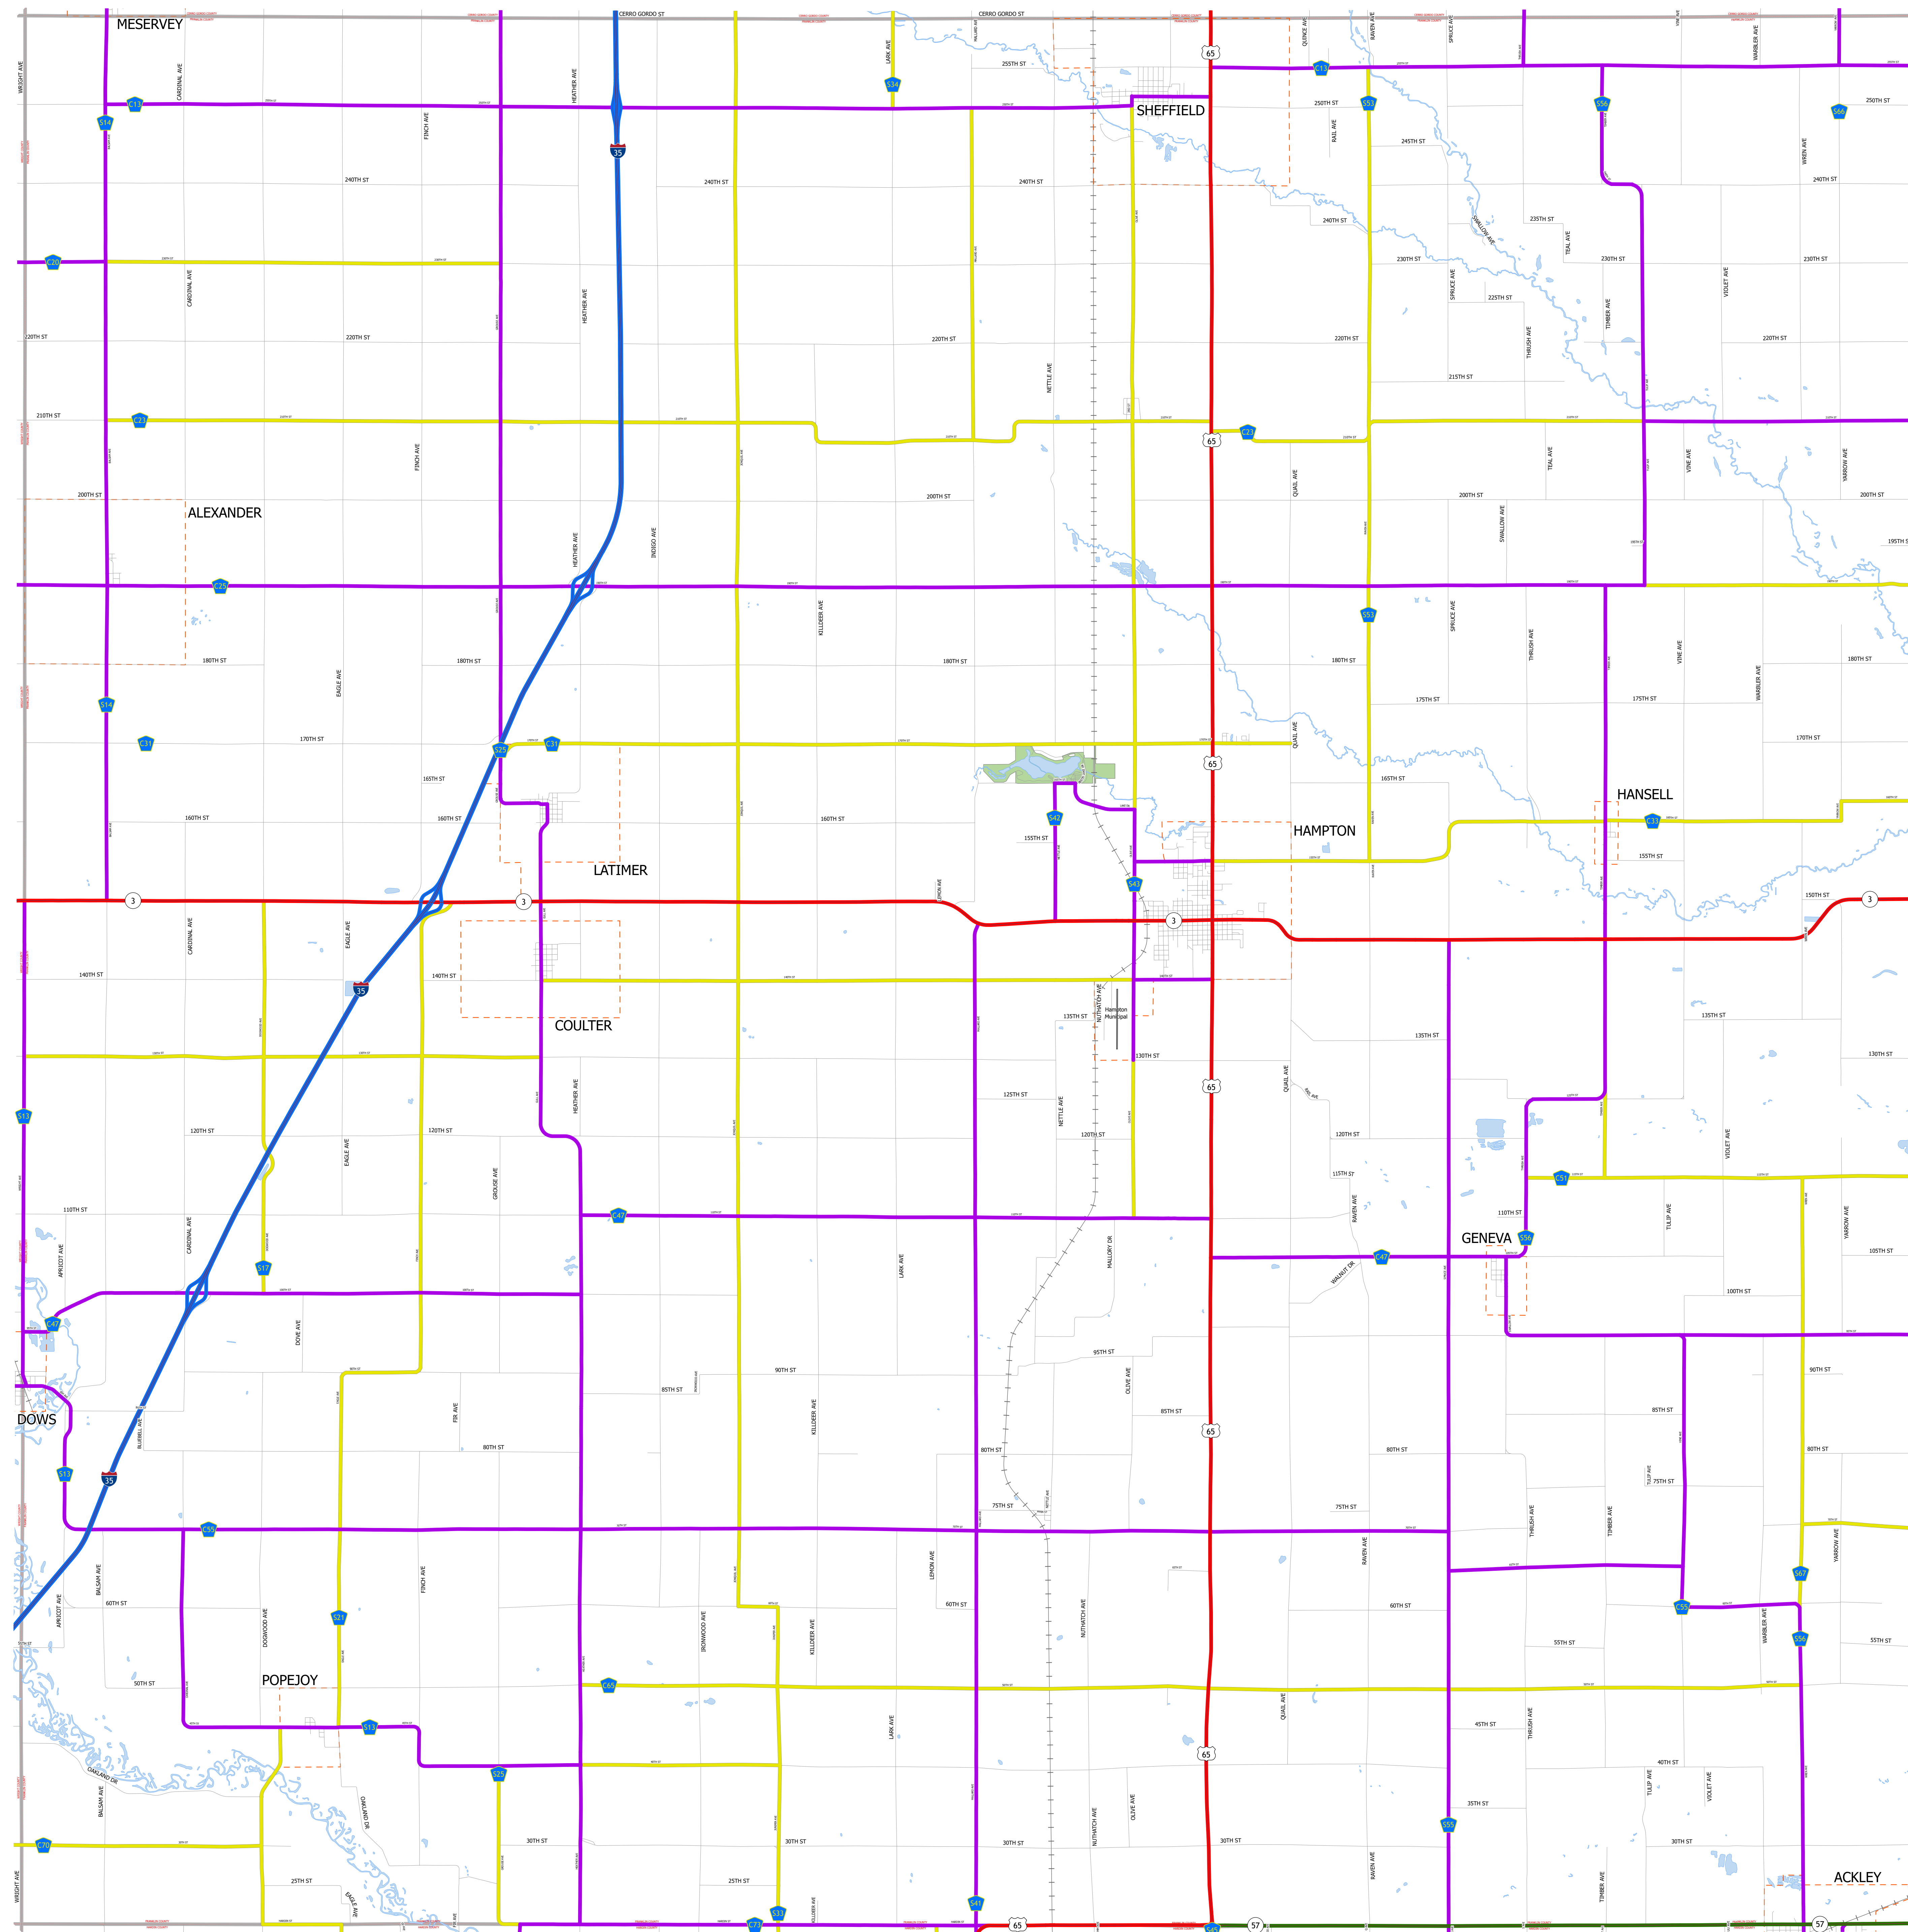

# Franklin County IOWA

2/3/2026

- Interstate
- Other Principal Arterial
- Minor Arterial
- Major Collector
- Minor Collector
- Local Roads
- Corporate Limits
- Rail Lines
- State Parks
- State Institutions
- Federal Land
- County Borders
- Urban Areas

FUTURE CLASSIFIED ROUTES SHOWN AS DASHED LINES

35