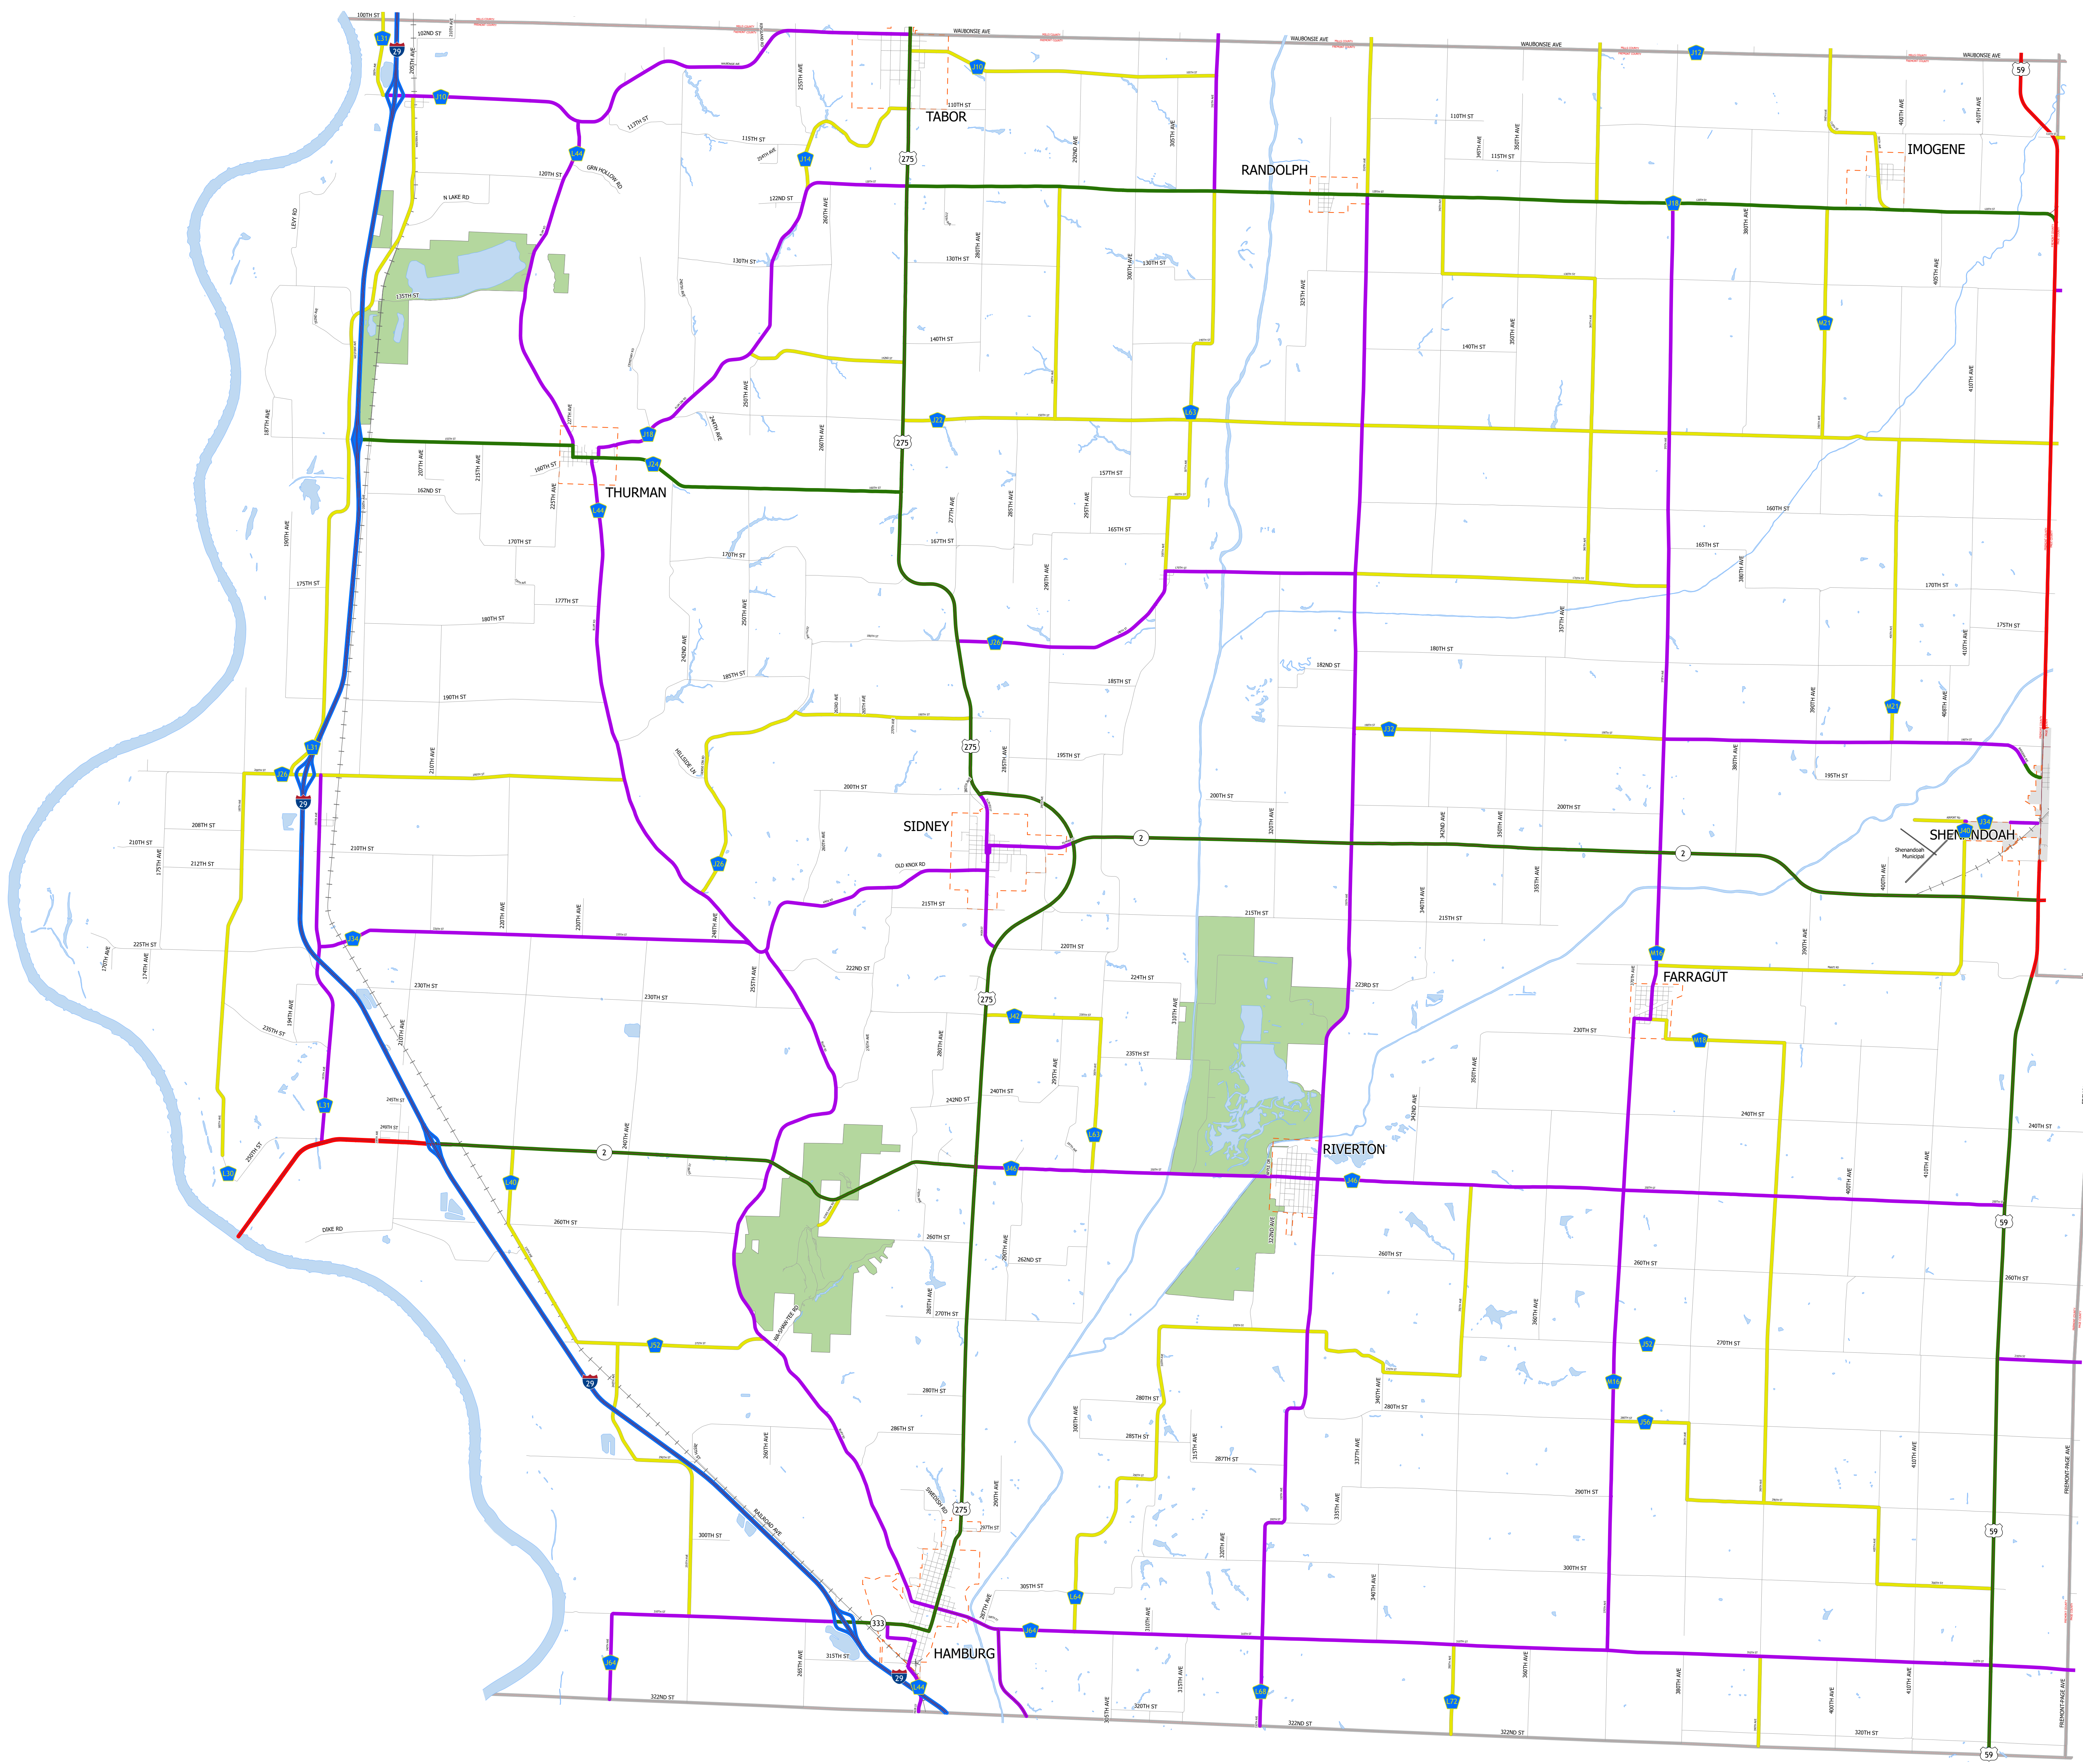

Fremont County IOWA

2/3/2026

- Interstate
- Other Principal Arterial
- Minor Arterial
- Major Collector
- Minor Collector
- Local Roads
- Corporate Limits
- Rail Lines
- State Parks
- State Institutions
- Federal Land
- County Borders
- Urban Areas

FUTURE CLASSIFIED ROUTES SHOWN AS DASHED LINES

36