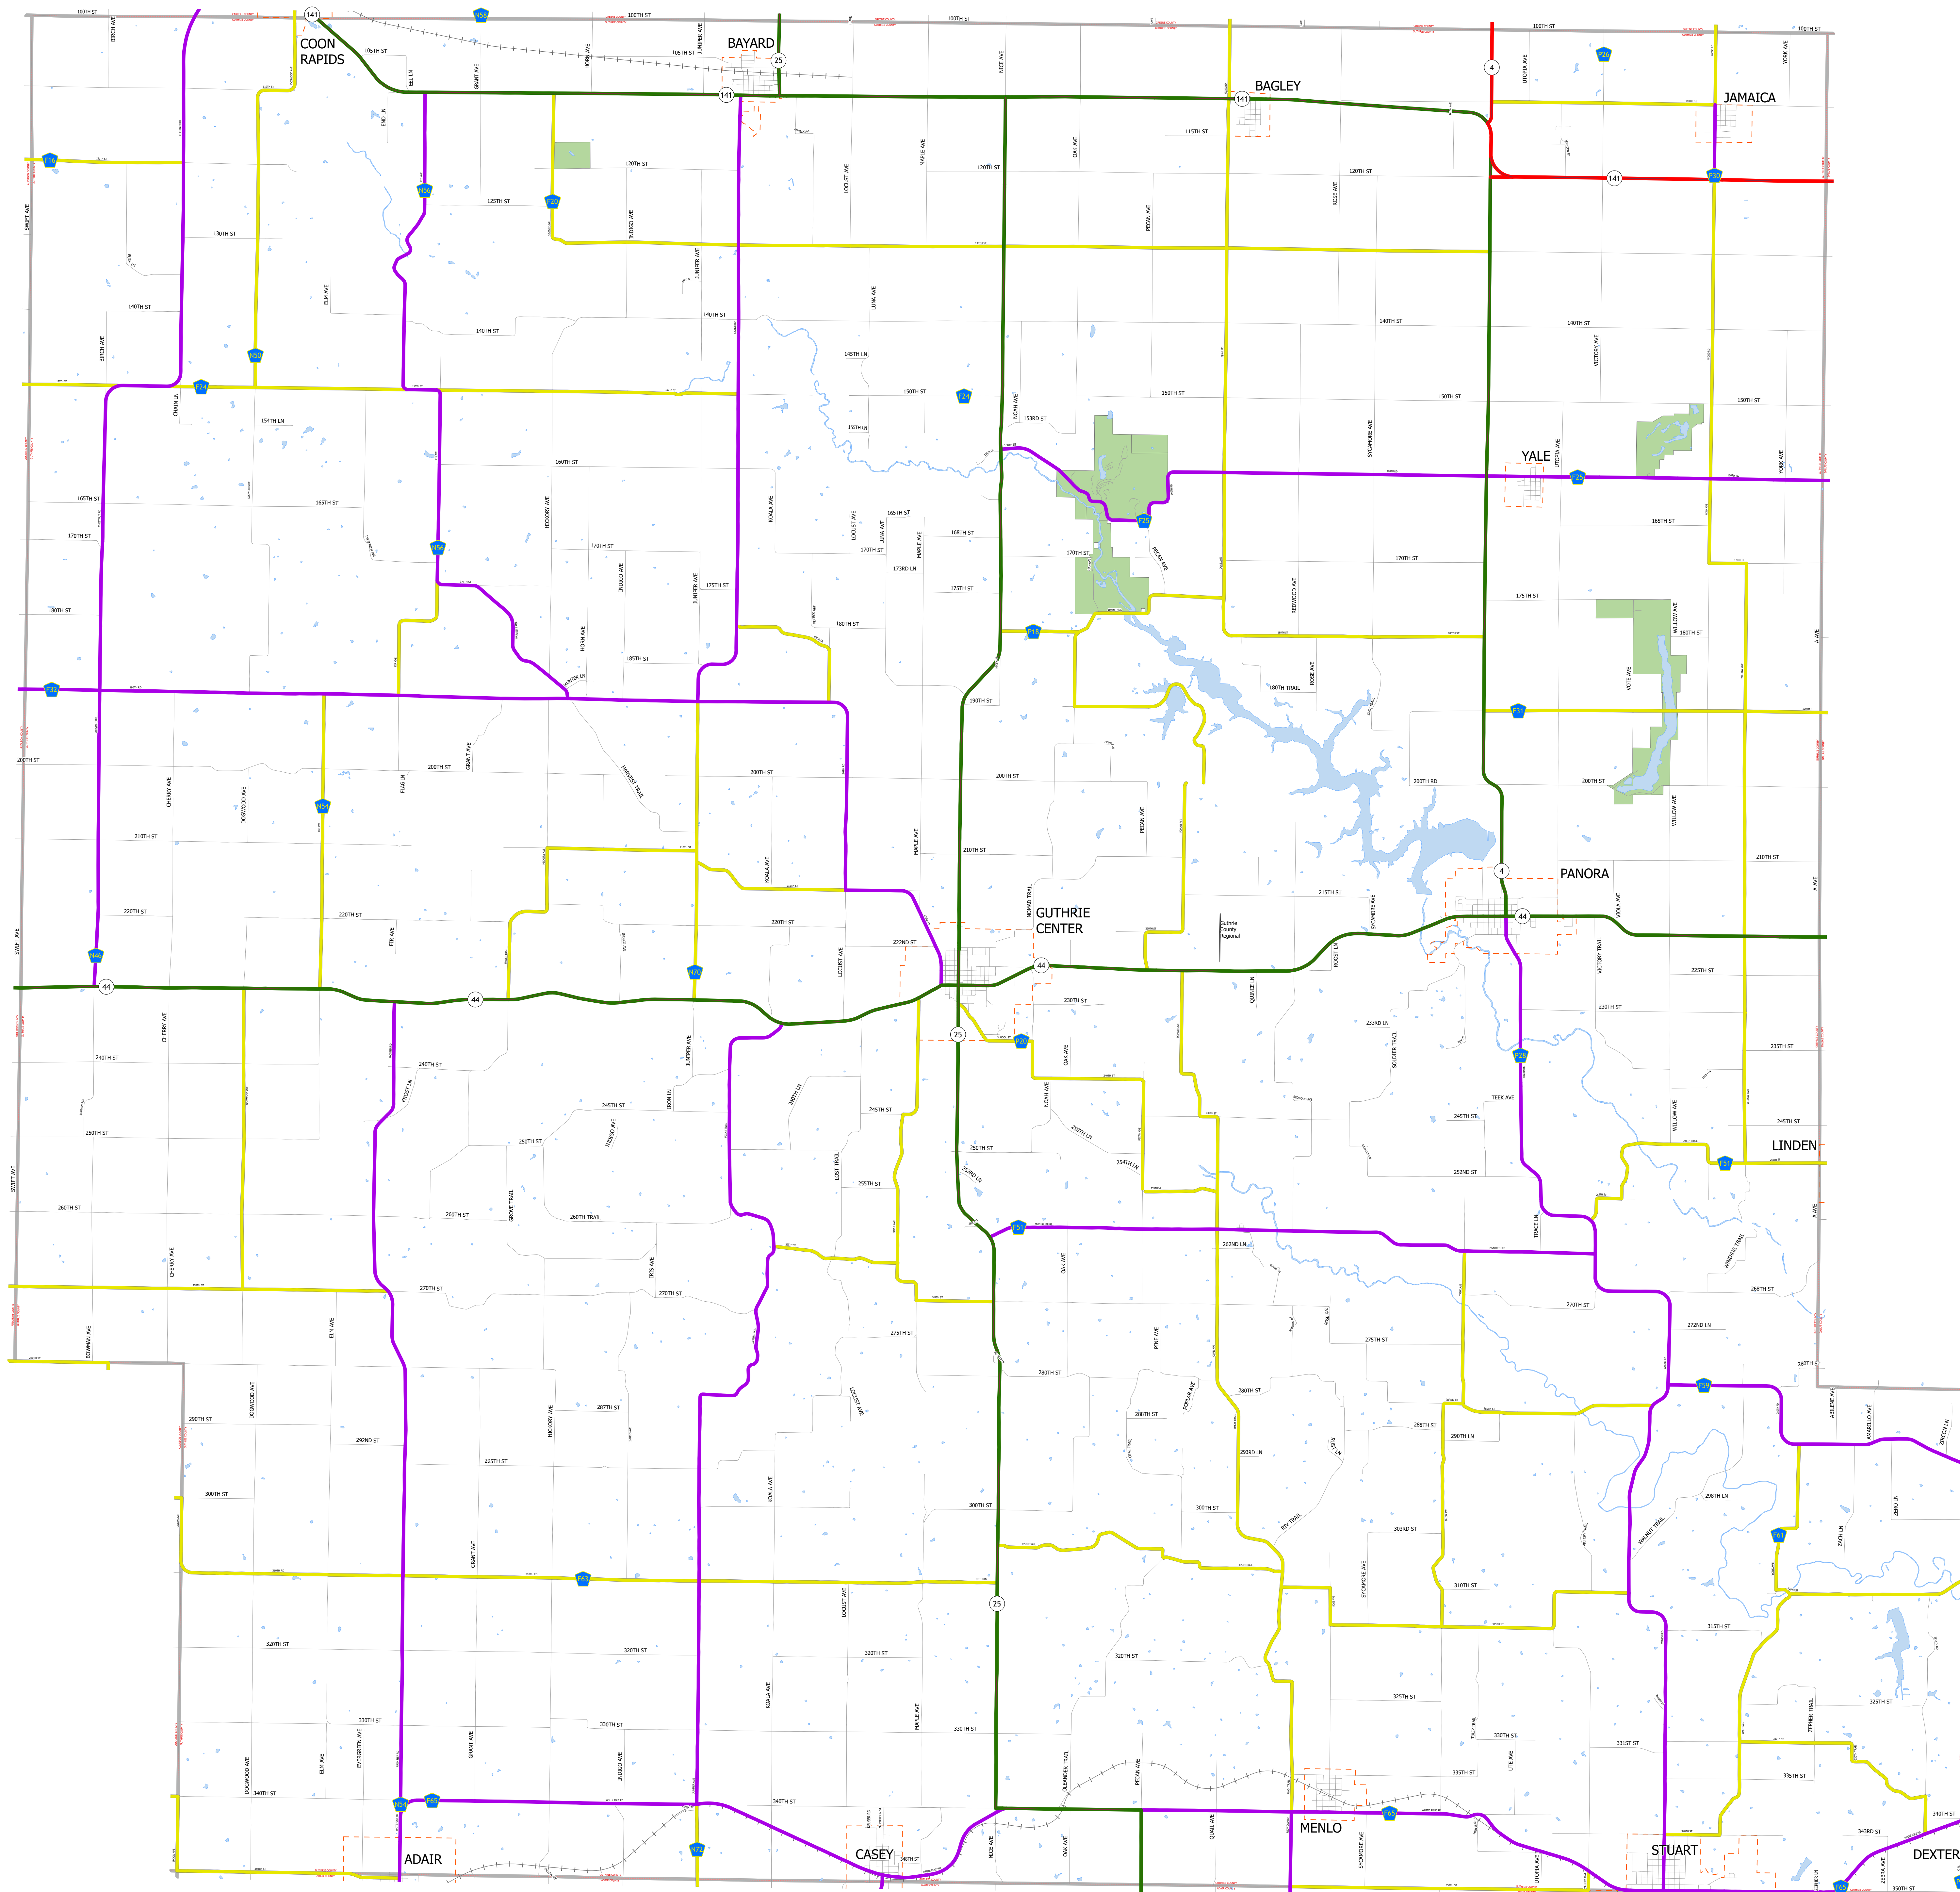

Guthrie County IOWA

2/3/2026

-  Interstate
-  Other Principal Arterial
-  Minor Arterial
-  Major Collector
-  Minor Collector
-  Local Roads
-  Corporate Limits
-  Rail Lines
-  State Parks
-  State Institutions
-  Federal Land
-  County Borders
-  Urban Areas

FUTURE CLASSIFIED ROUTES SHOWN AS DASHED LINES

39