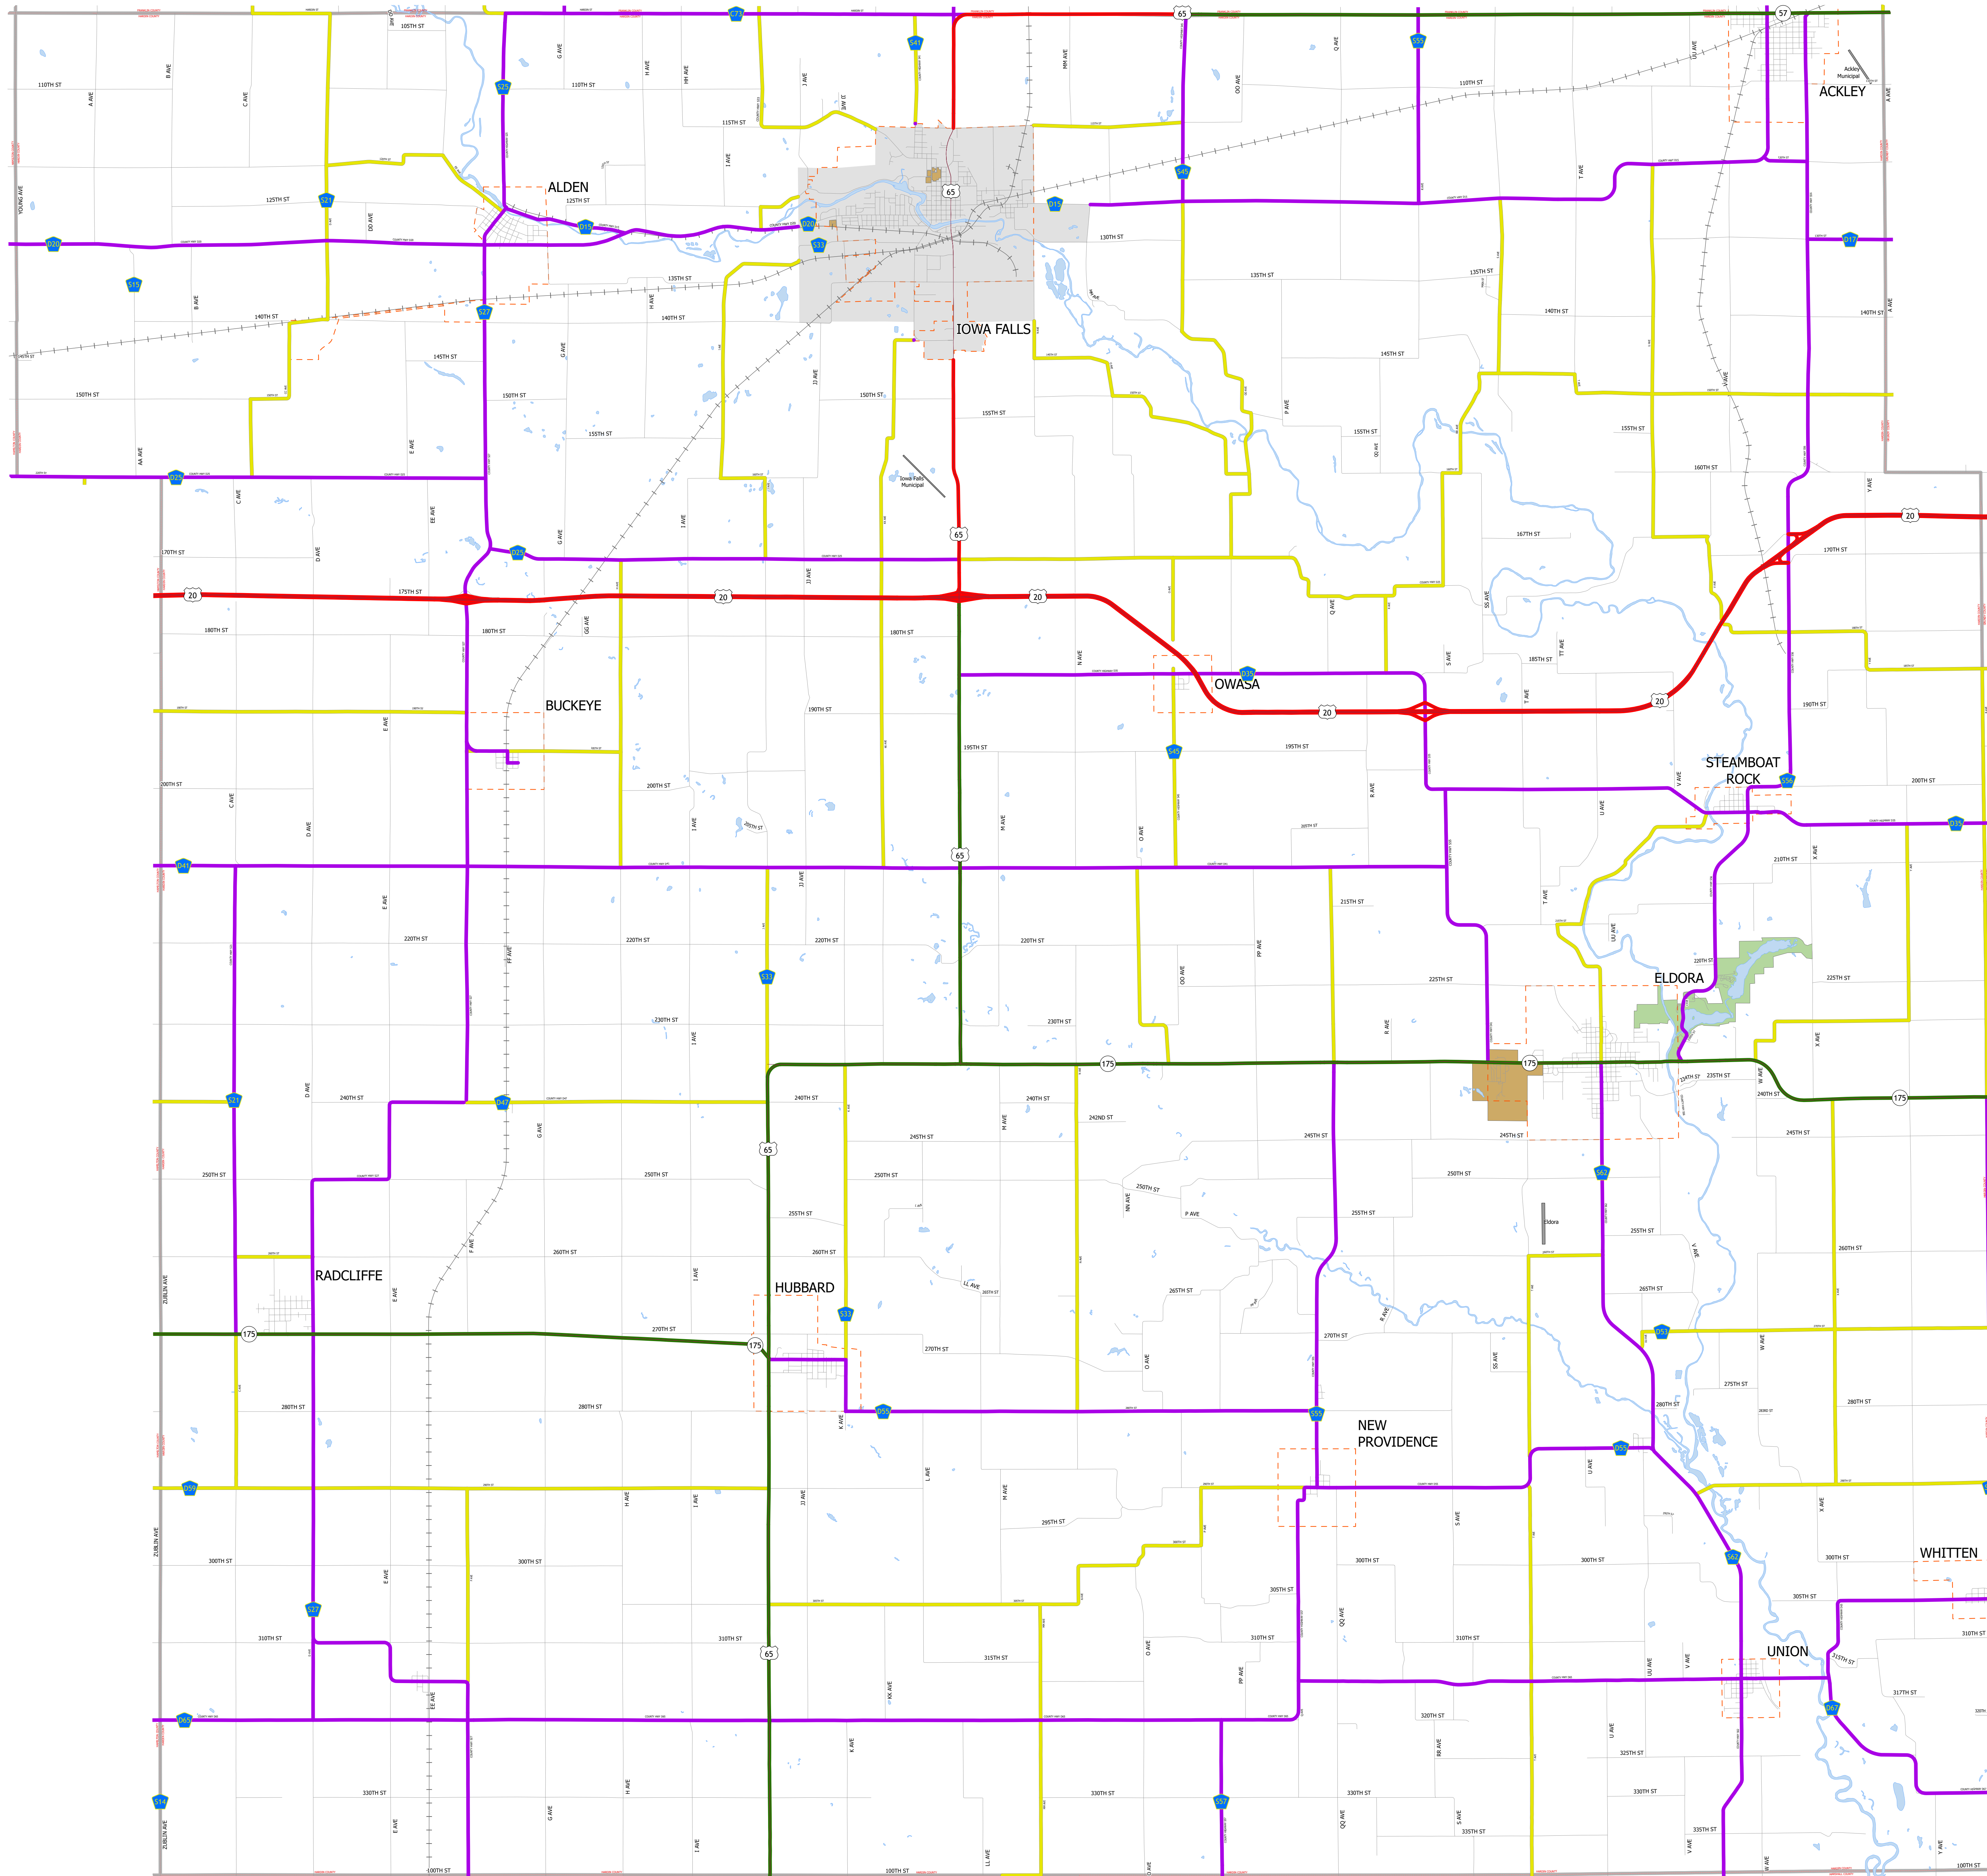

# Hardin County IOWA

2/3/2026

-  Interstate
-  Other Principal Arterial
-  Minor Arterial
-  Major Collector
-  Minor Collector
-  Local Roads
-  Corporate Limits
-  Rail Lines
-  State Parks
-  State Institutions
-  Federal Land
-  County Borders
-  Urban Areas

FUTURE CLASSIFIED ROUTES SHOWN AS DASHED LINES

42