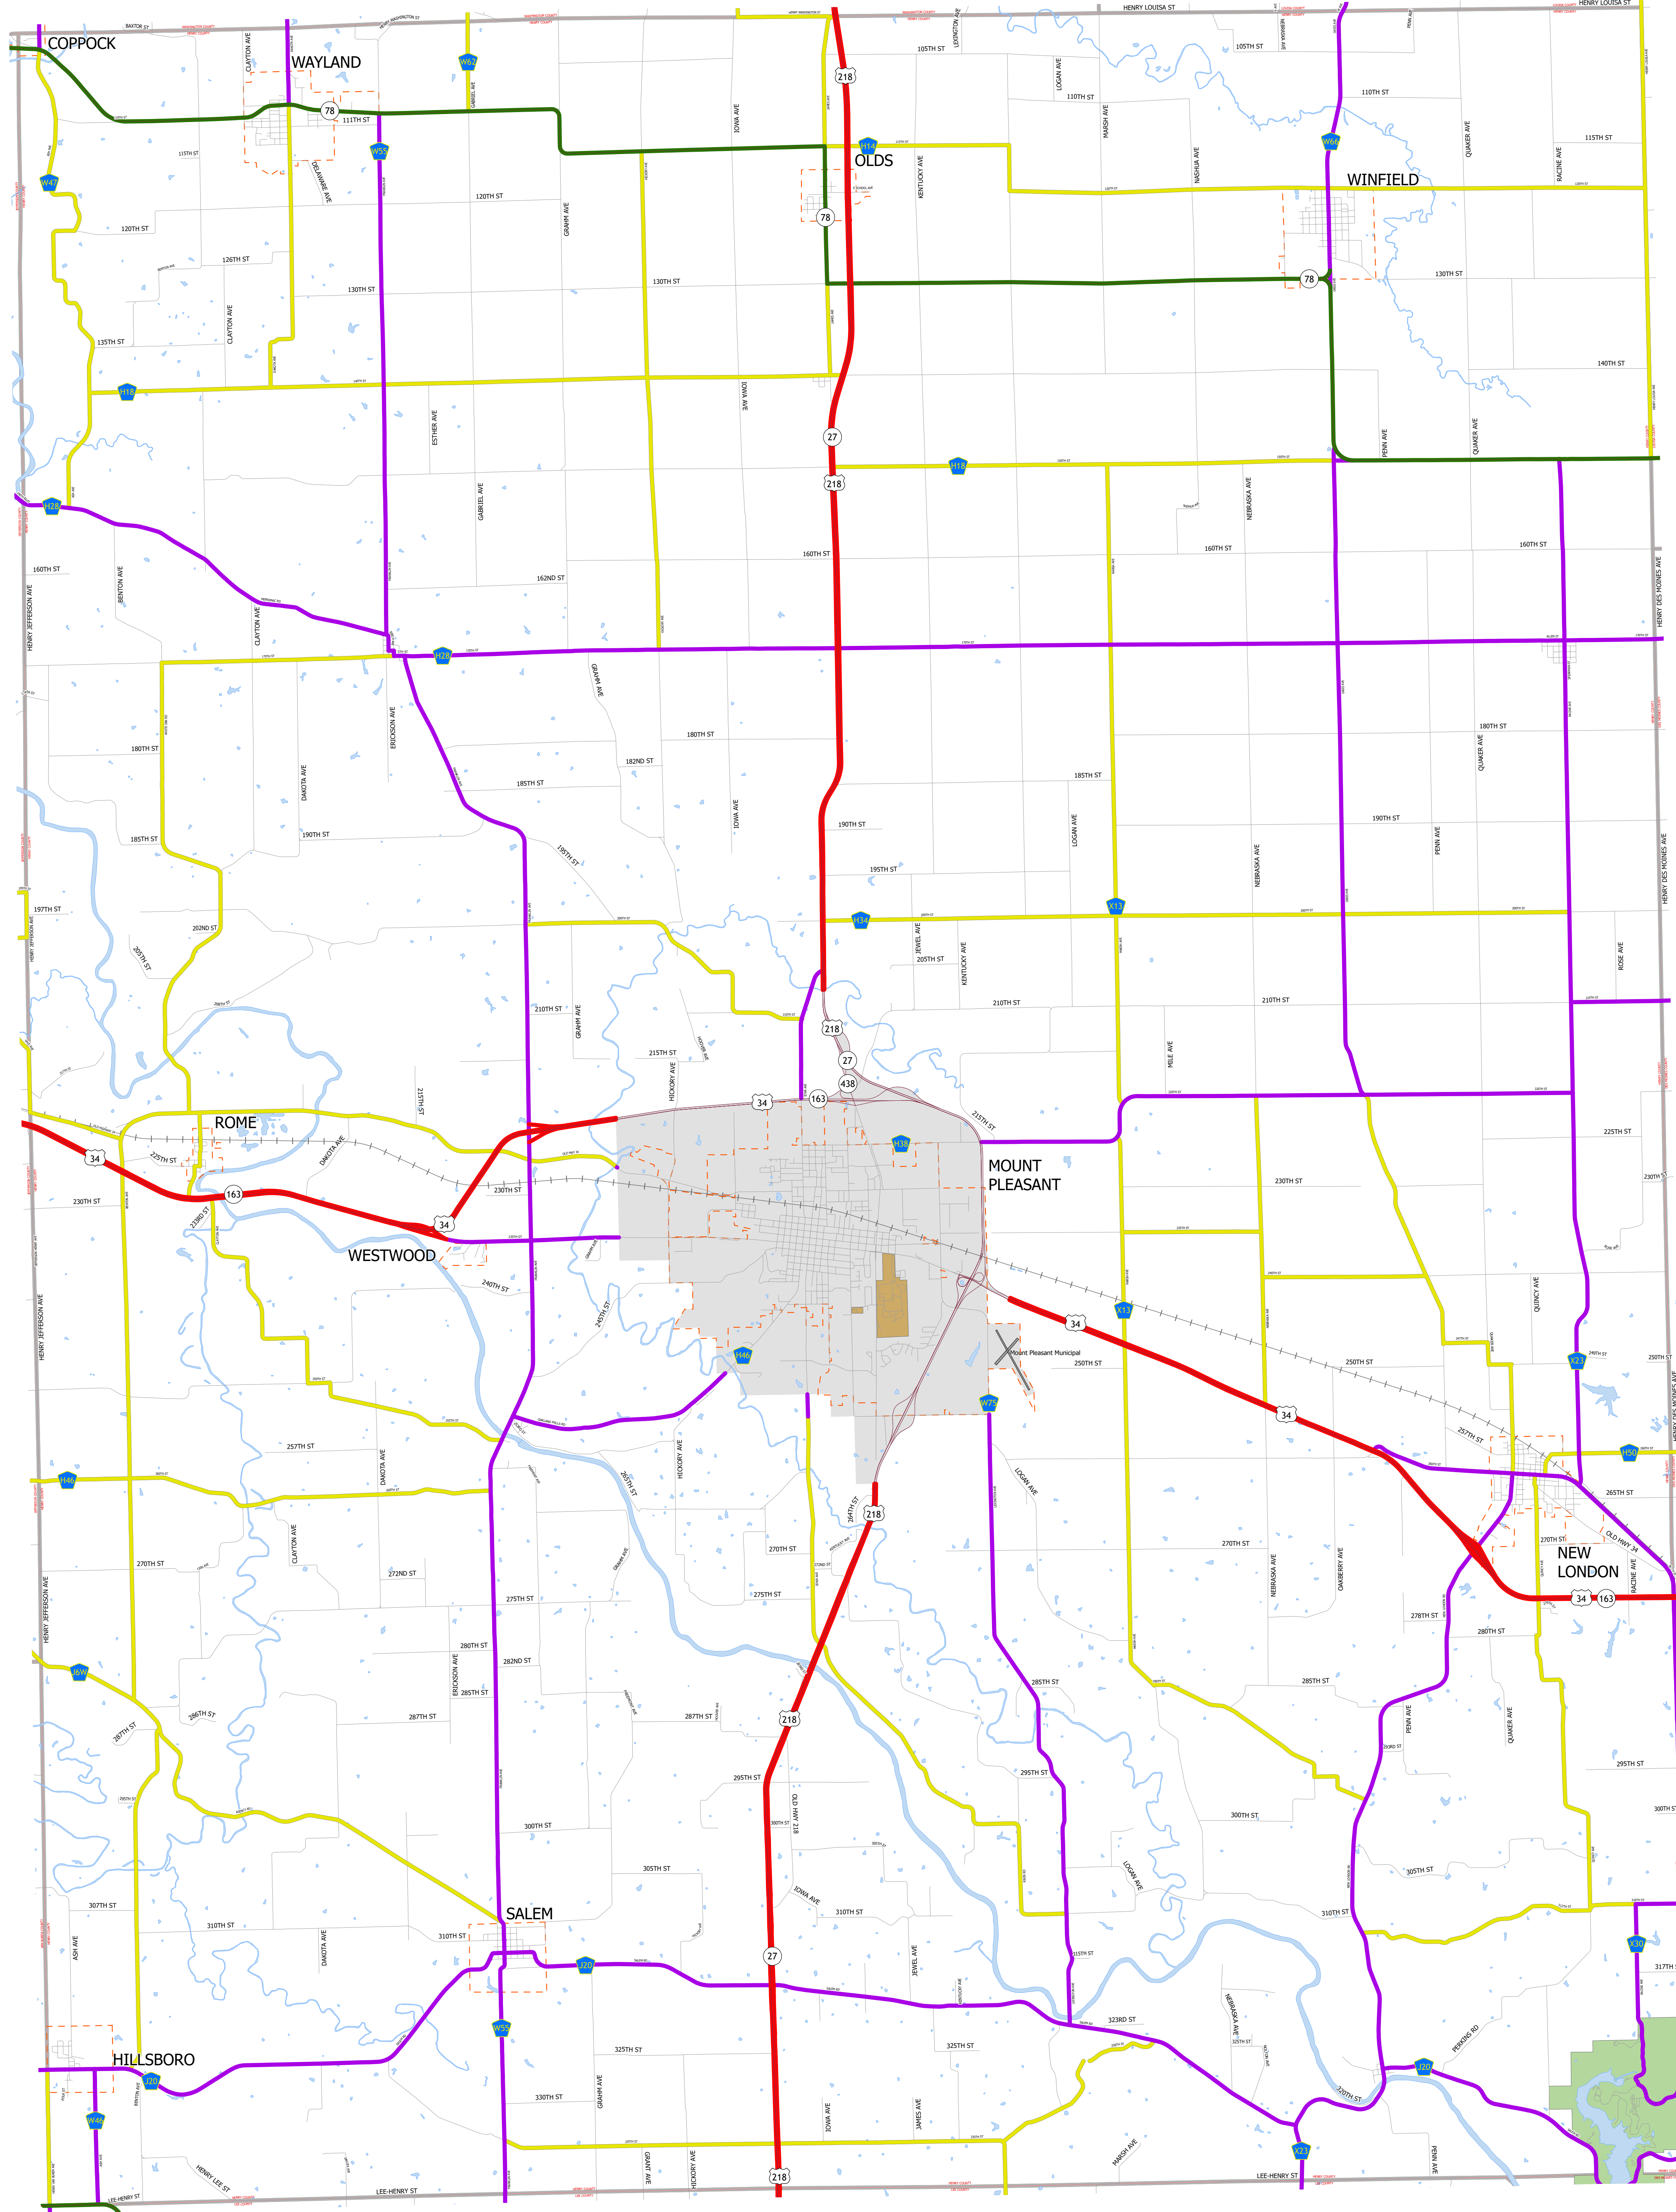

Henry County IOWA

2/3/2026

-  Interstate
-  Other Principal Arterial
-  Minor Arterial
-  Major Collector
-  Minor Collector
-  Local Roads
-  Corporate Limits
-  Rail Lines
-  State Parks
-  State Institutions
-  Federal Land
-  County Borders
-  Urban Areas

FUTURE CLASSIFIED ROUTES SHOWN AS DASHED LINES

44