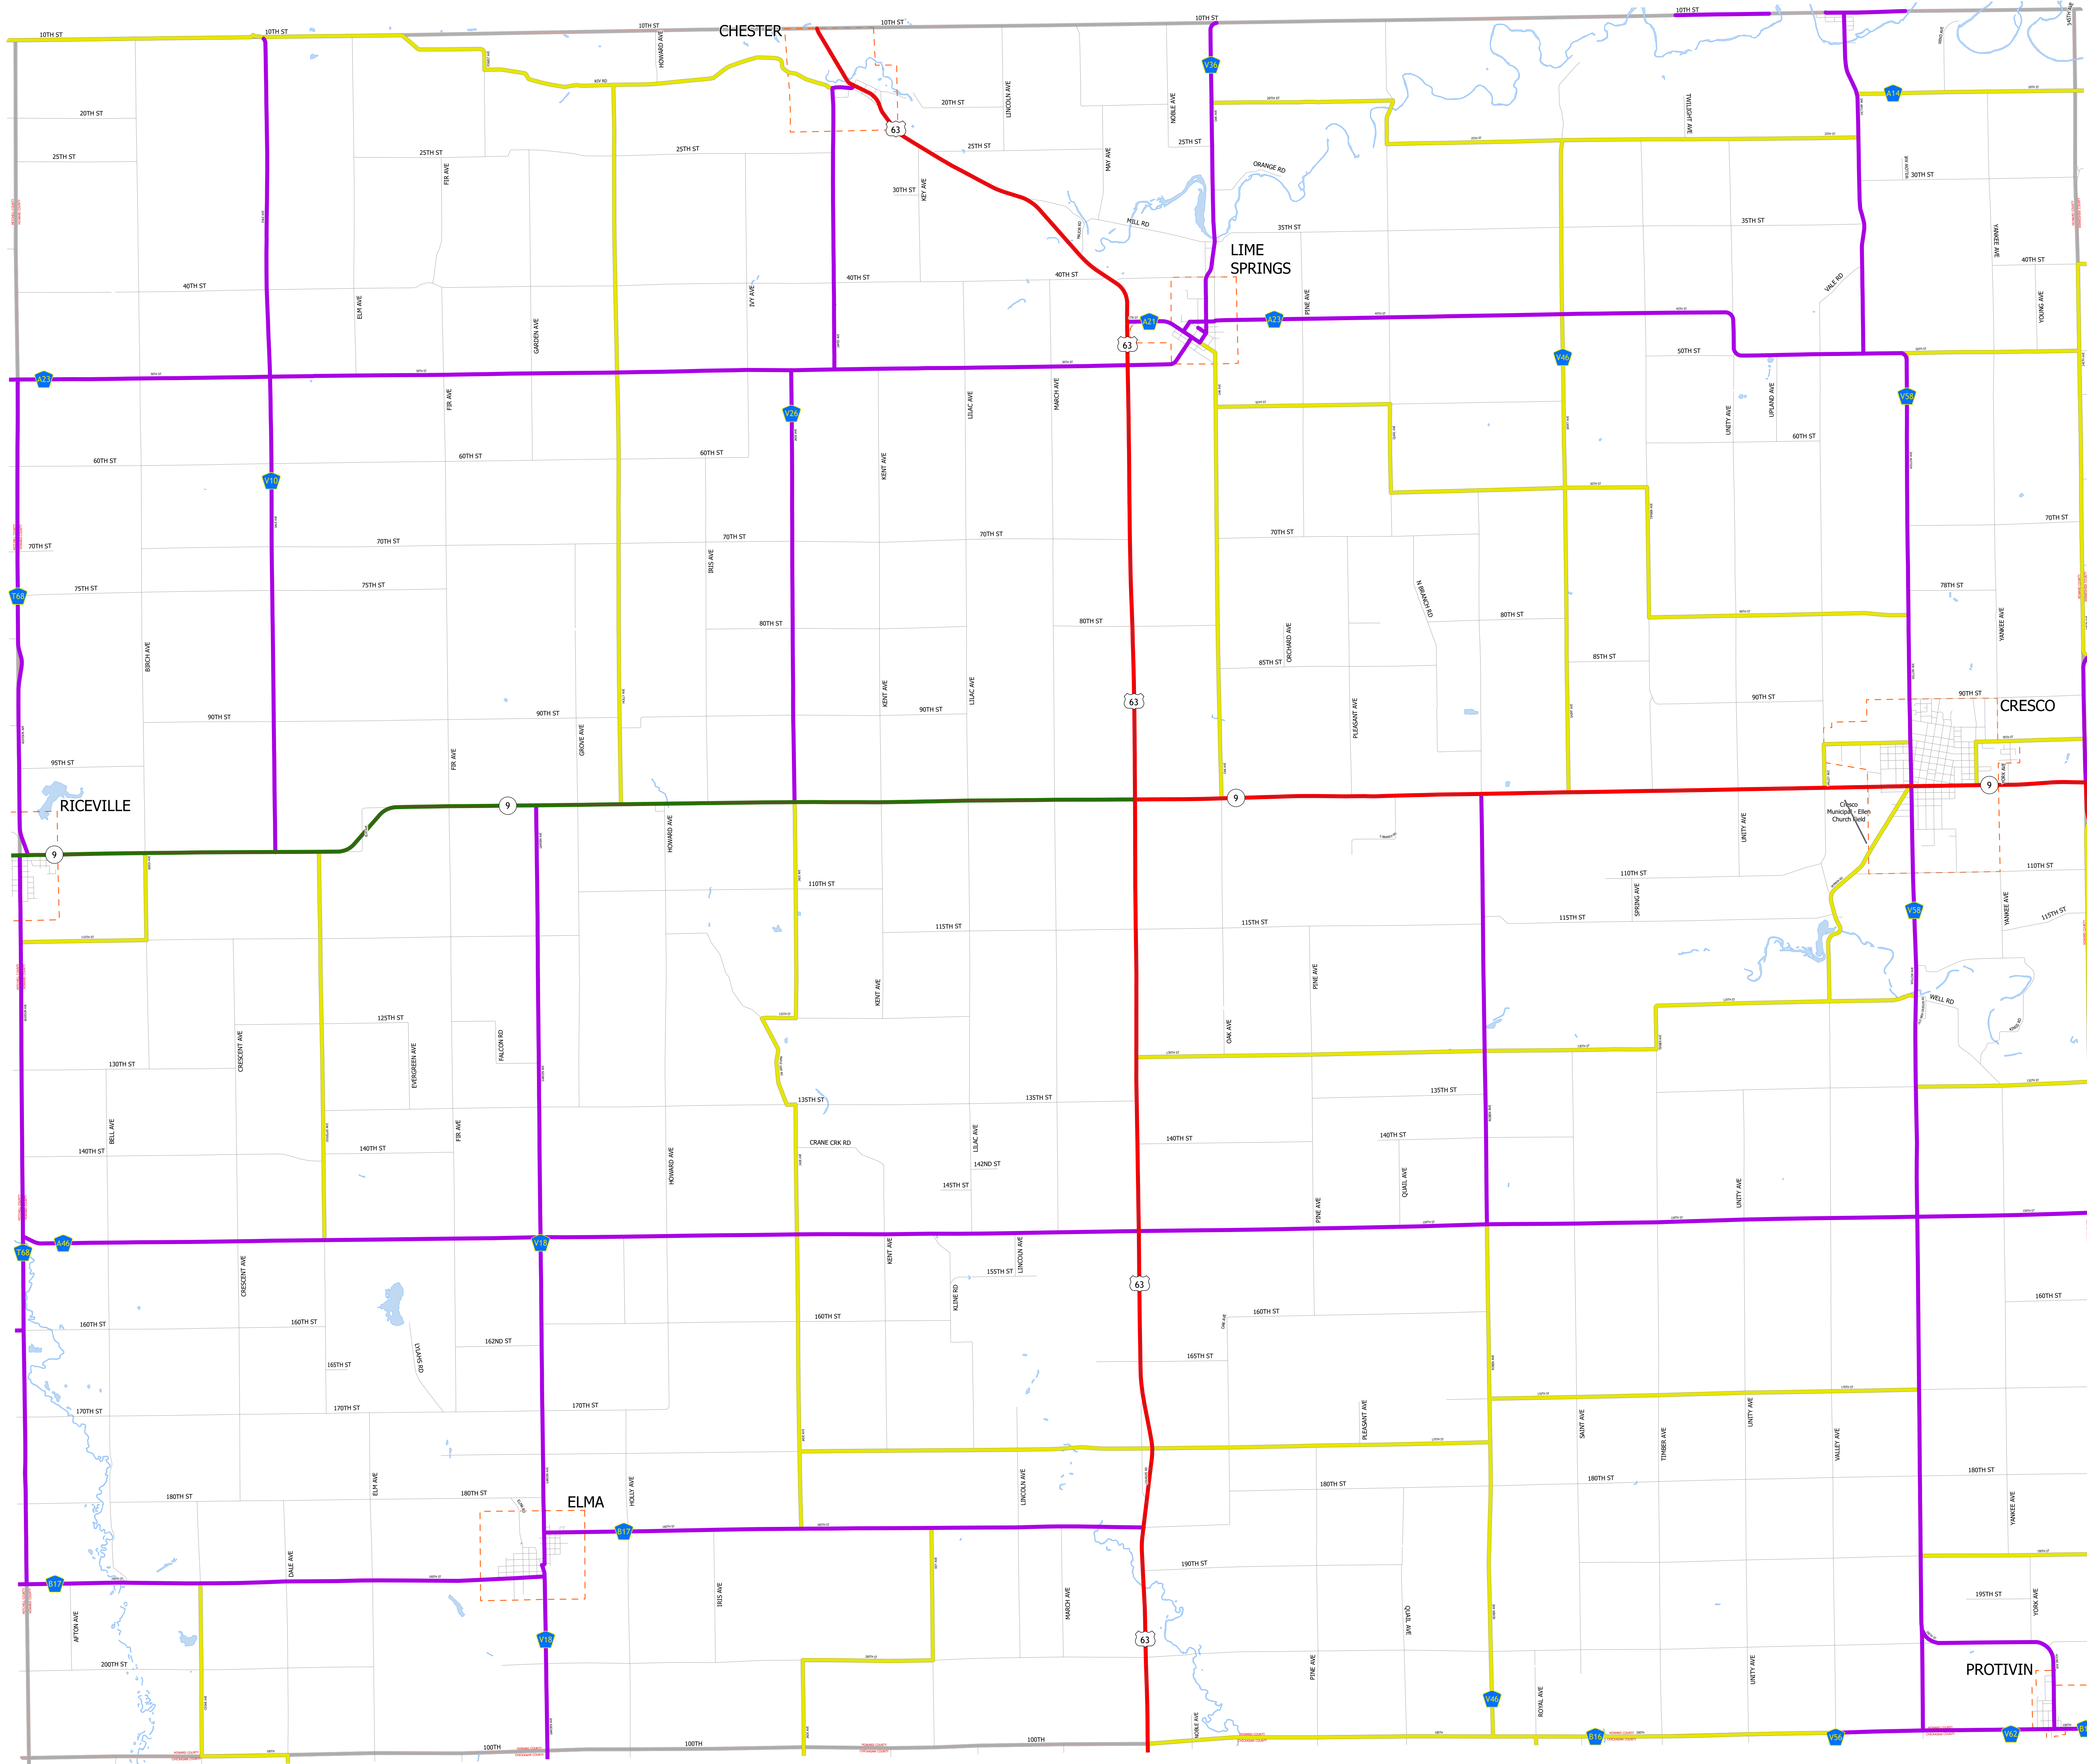

Howard County IOWA

2/3/2026

- Interstate
- Other Principal Arterial
- Minor Arterial
- Major Collector
- Minor Collector
- Local Roads
- Corporate Limits
- Rail Lines
- State Parks
- State Institutions
- Federal Land
- County Borders
- Urban Areas

FUTURE CLASSIFIED ROUTES SHOWN AS DASHED LINES

45