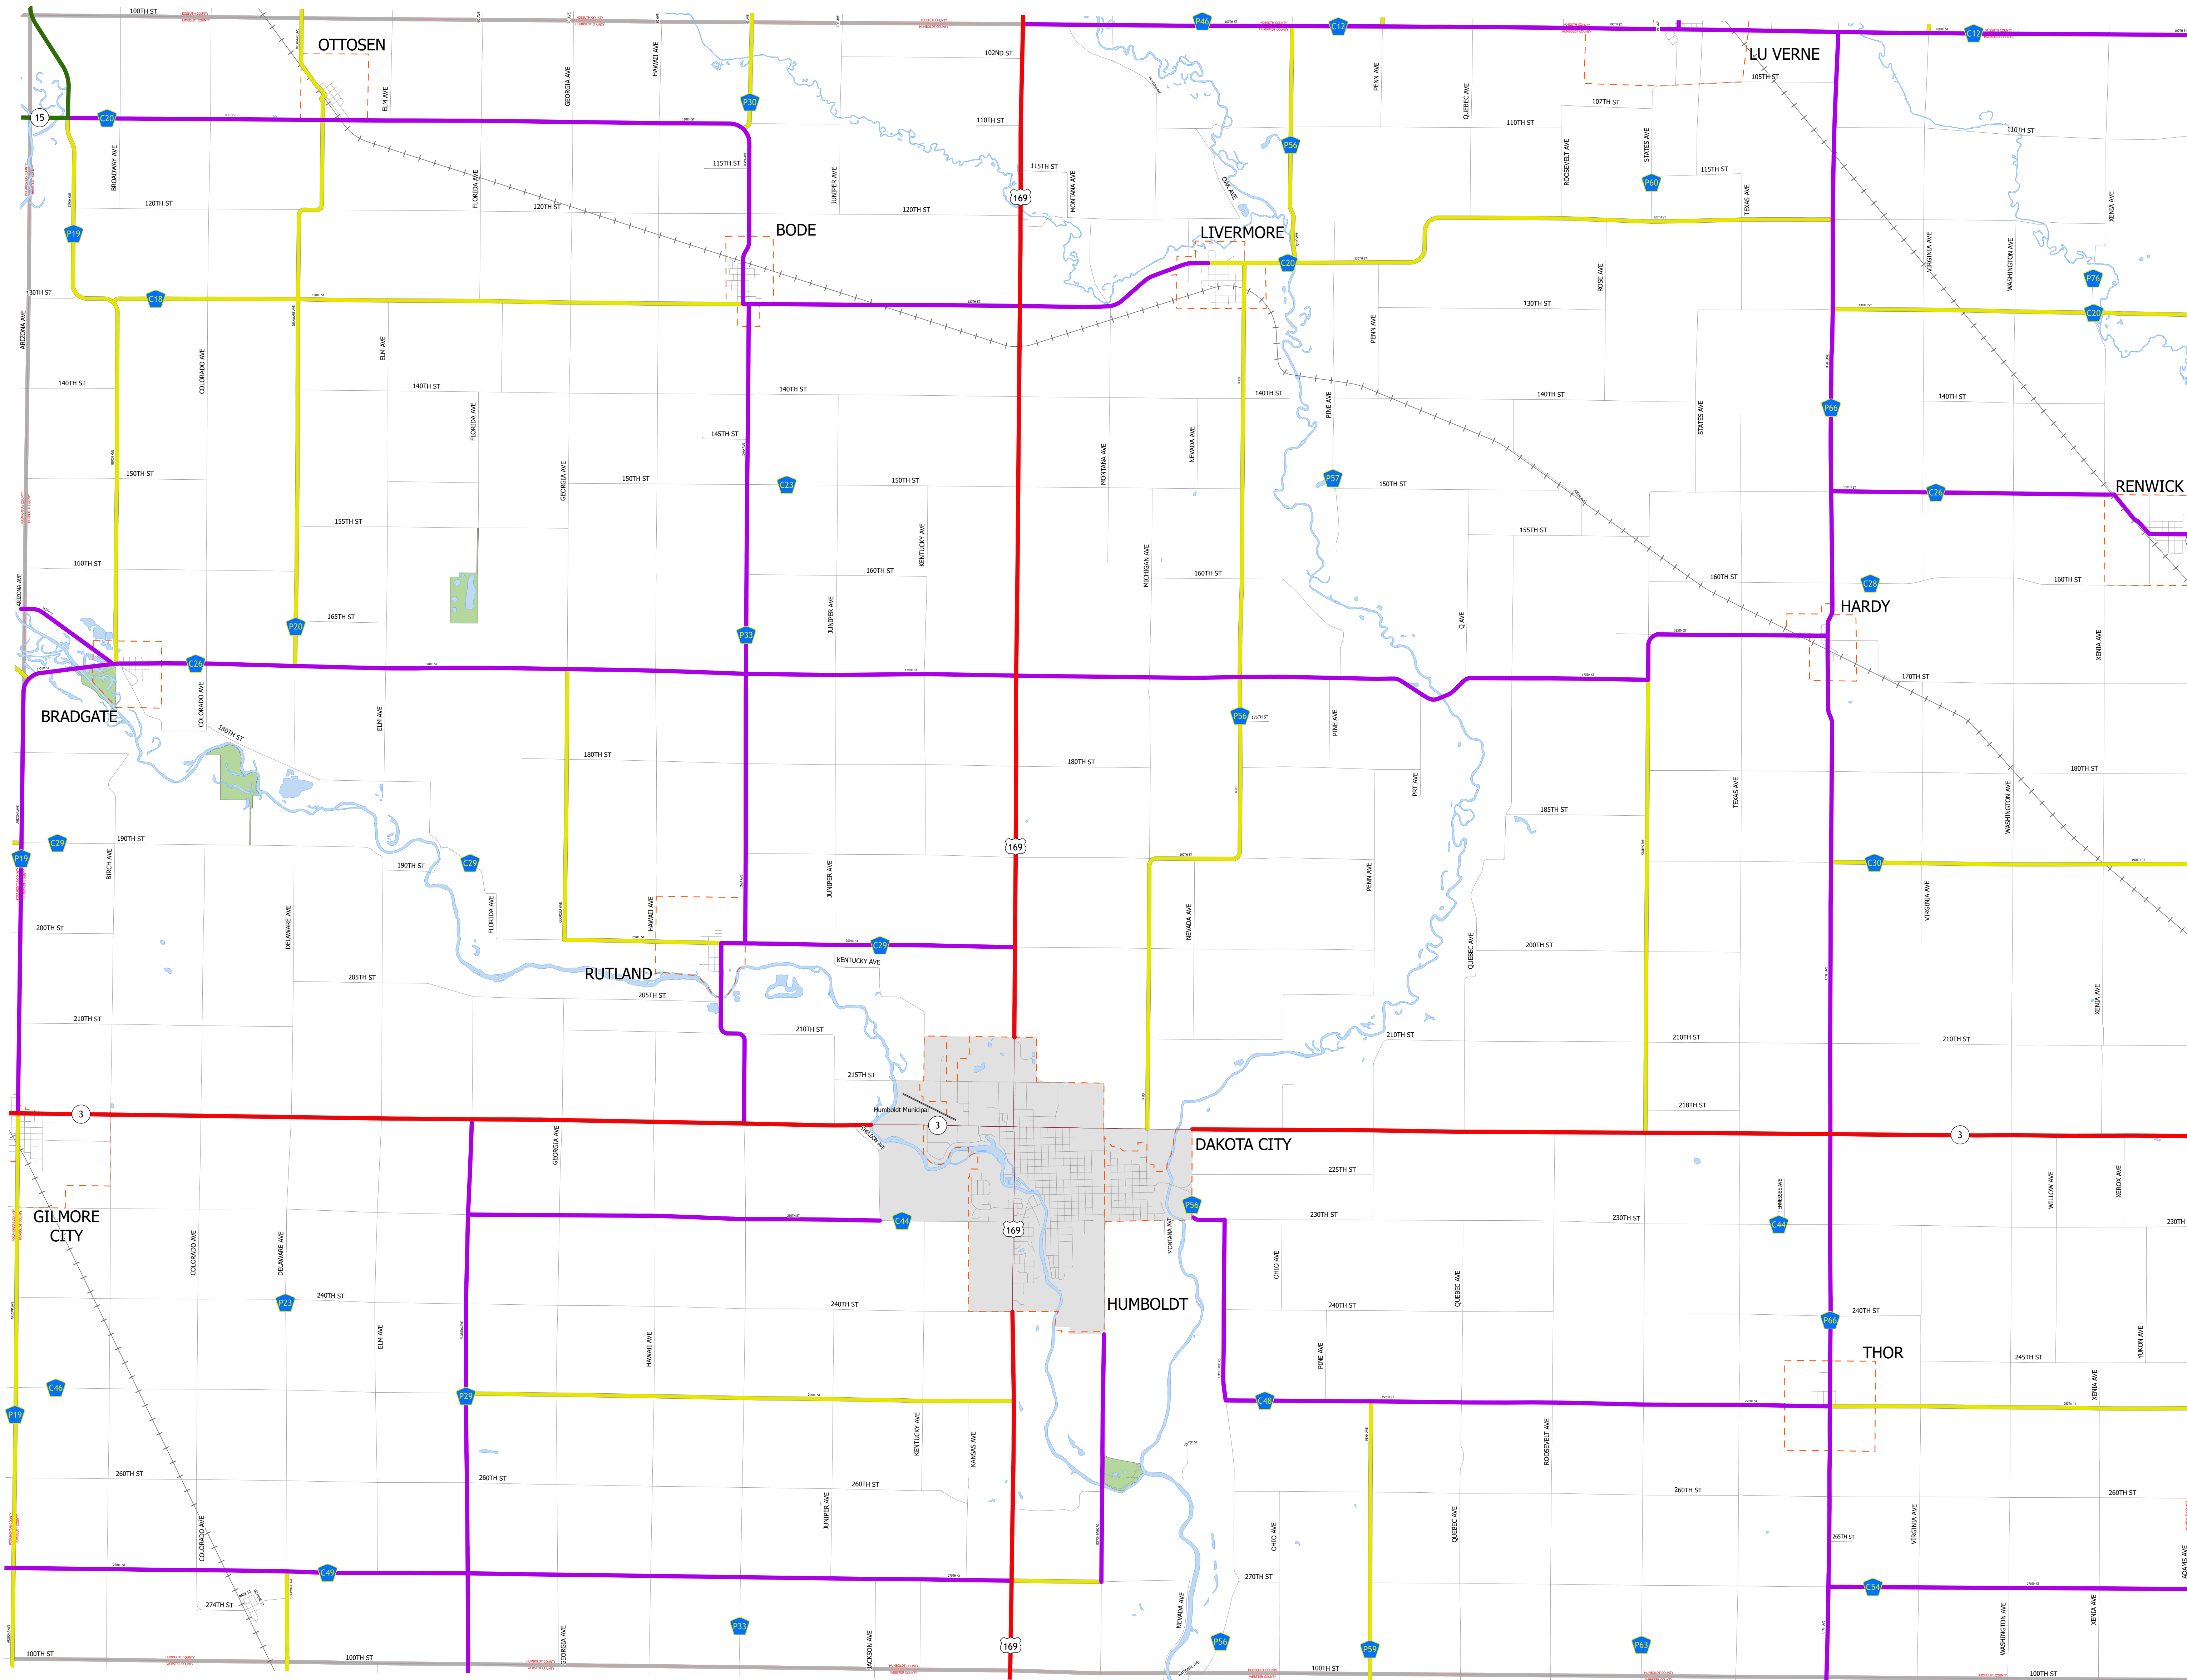

Humboldt County IOWA

2/3/2026

- Interstate
- Other Principal Arterial
- Minor Arterial
- Major Collector
- Minor Collector
- Local Roads
- Corporate Limits
- Rail Lines
- State Parks
- State Institutions
- Federal Land
- County Borders
- Urban Areas

FUTURE CLASSIFIED ROUTES SHOWN AS DASHED LINES

46