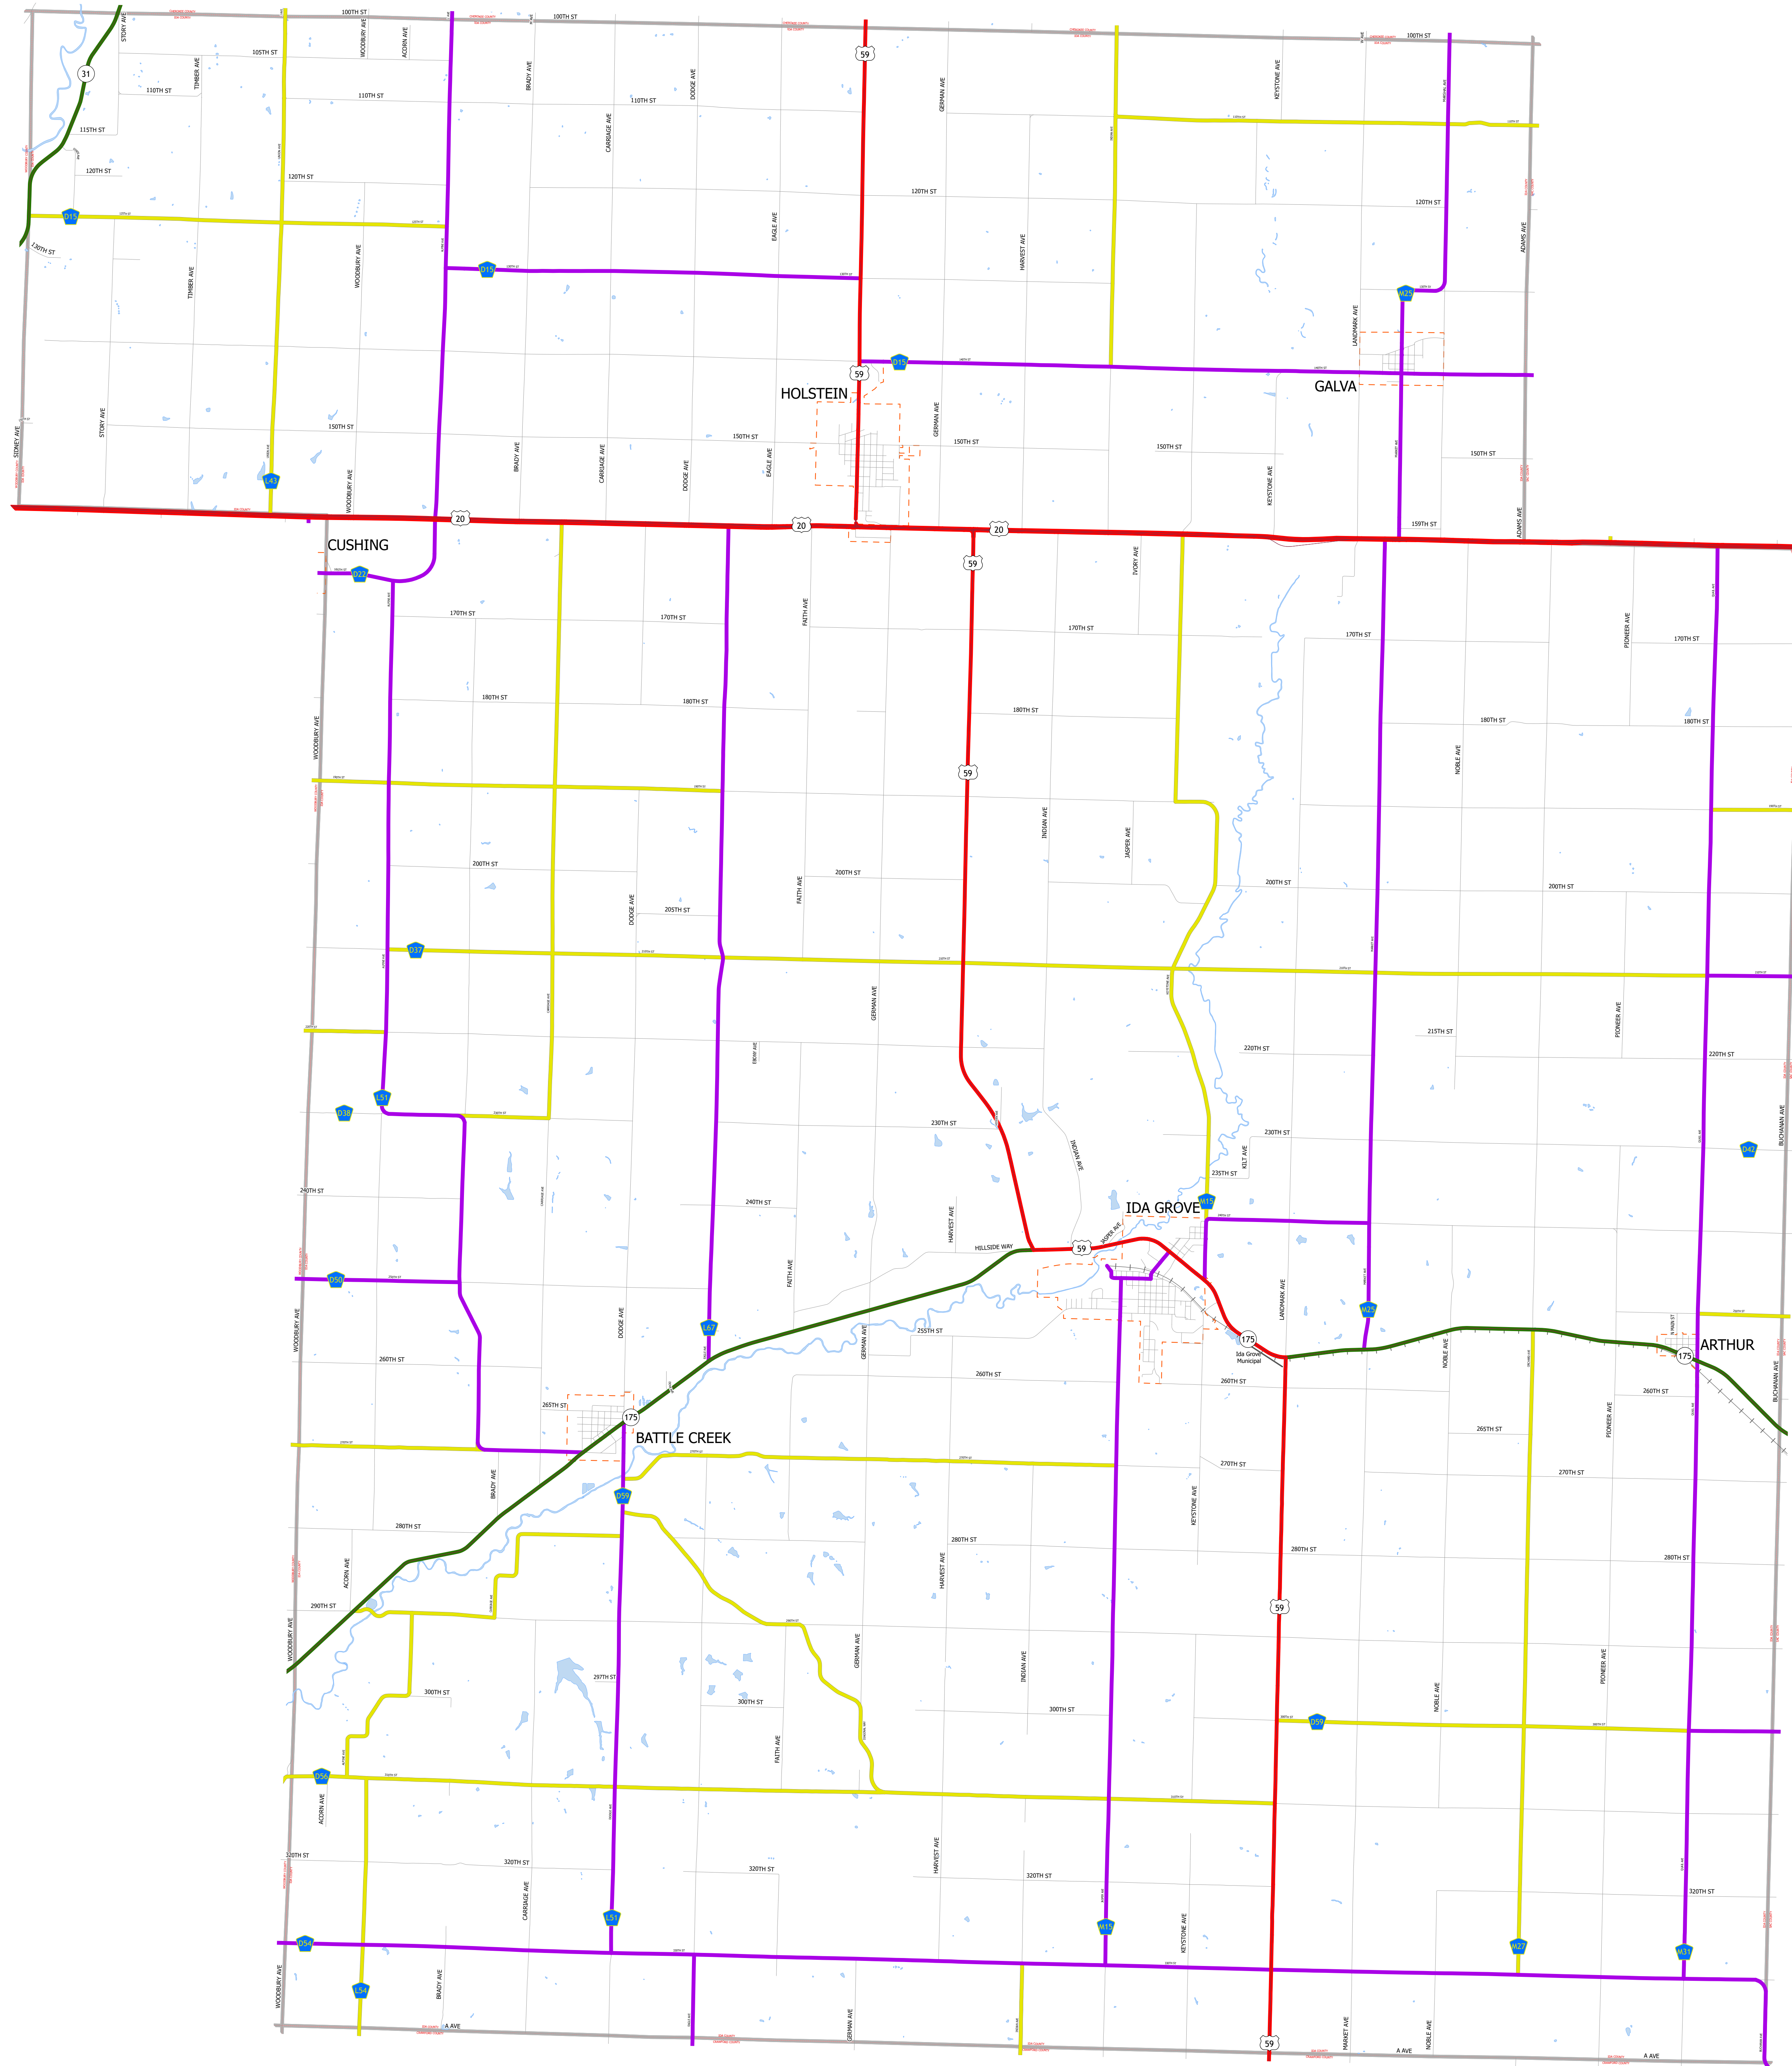

# Ida County IOWA

2/3/2026

-  Interstate
-  Other Principal Arterial
-  Minor Arterial
-  Major Collector
-  Minor Collector
-  Local Roads
-  Corporate Limits
-  Rail Lines
-  State Parks
-  State Institutions
-  Federal Land
-  County Borders
-  Urban Areas

FUTURE CLASSIFIED ROUTES SHOWN AS DASHED LINES

47