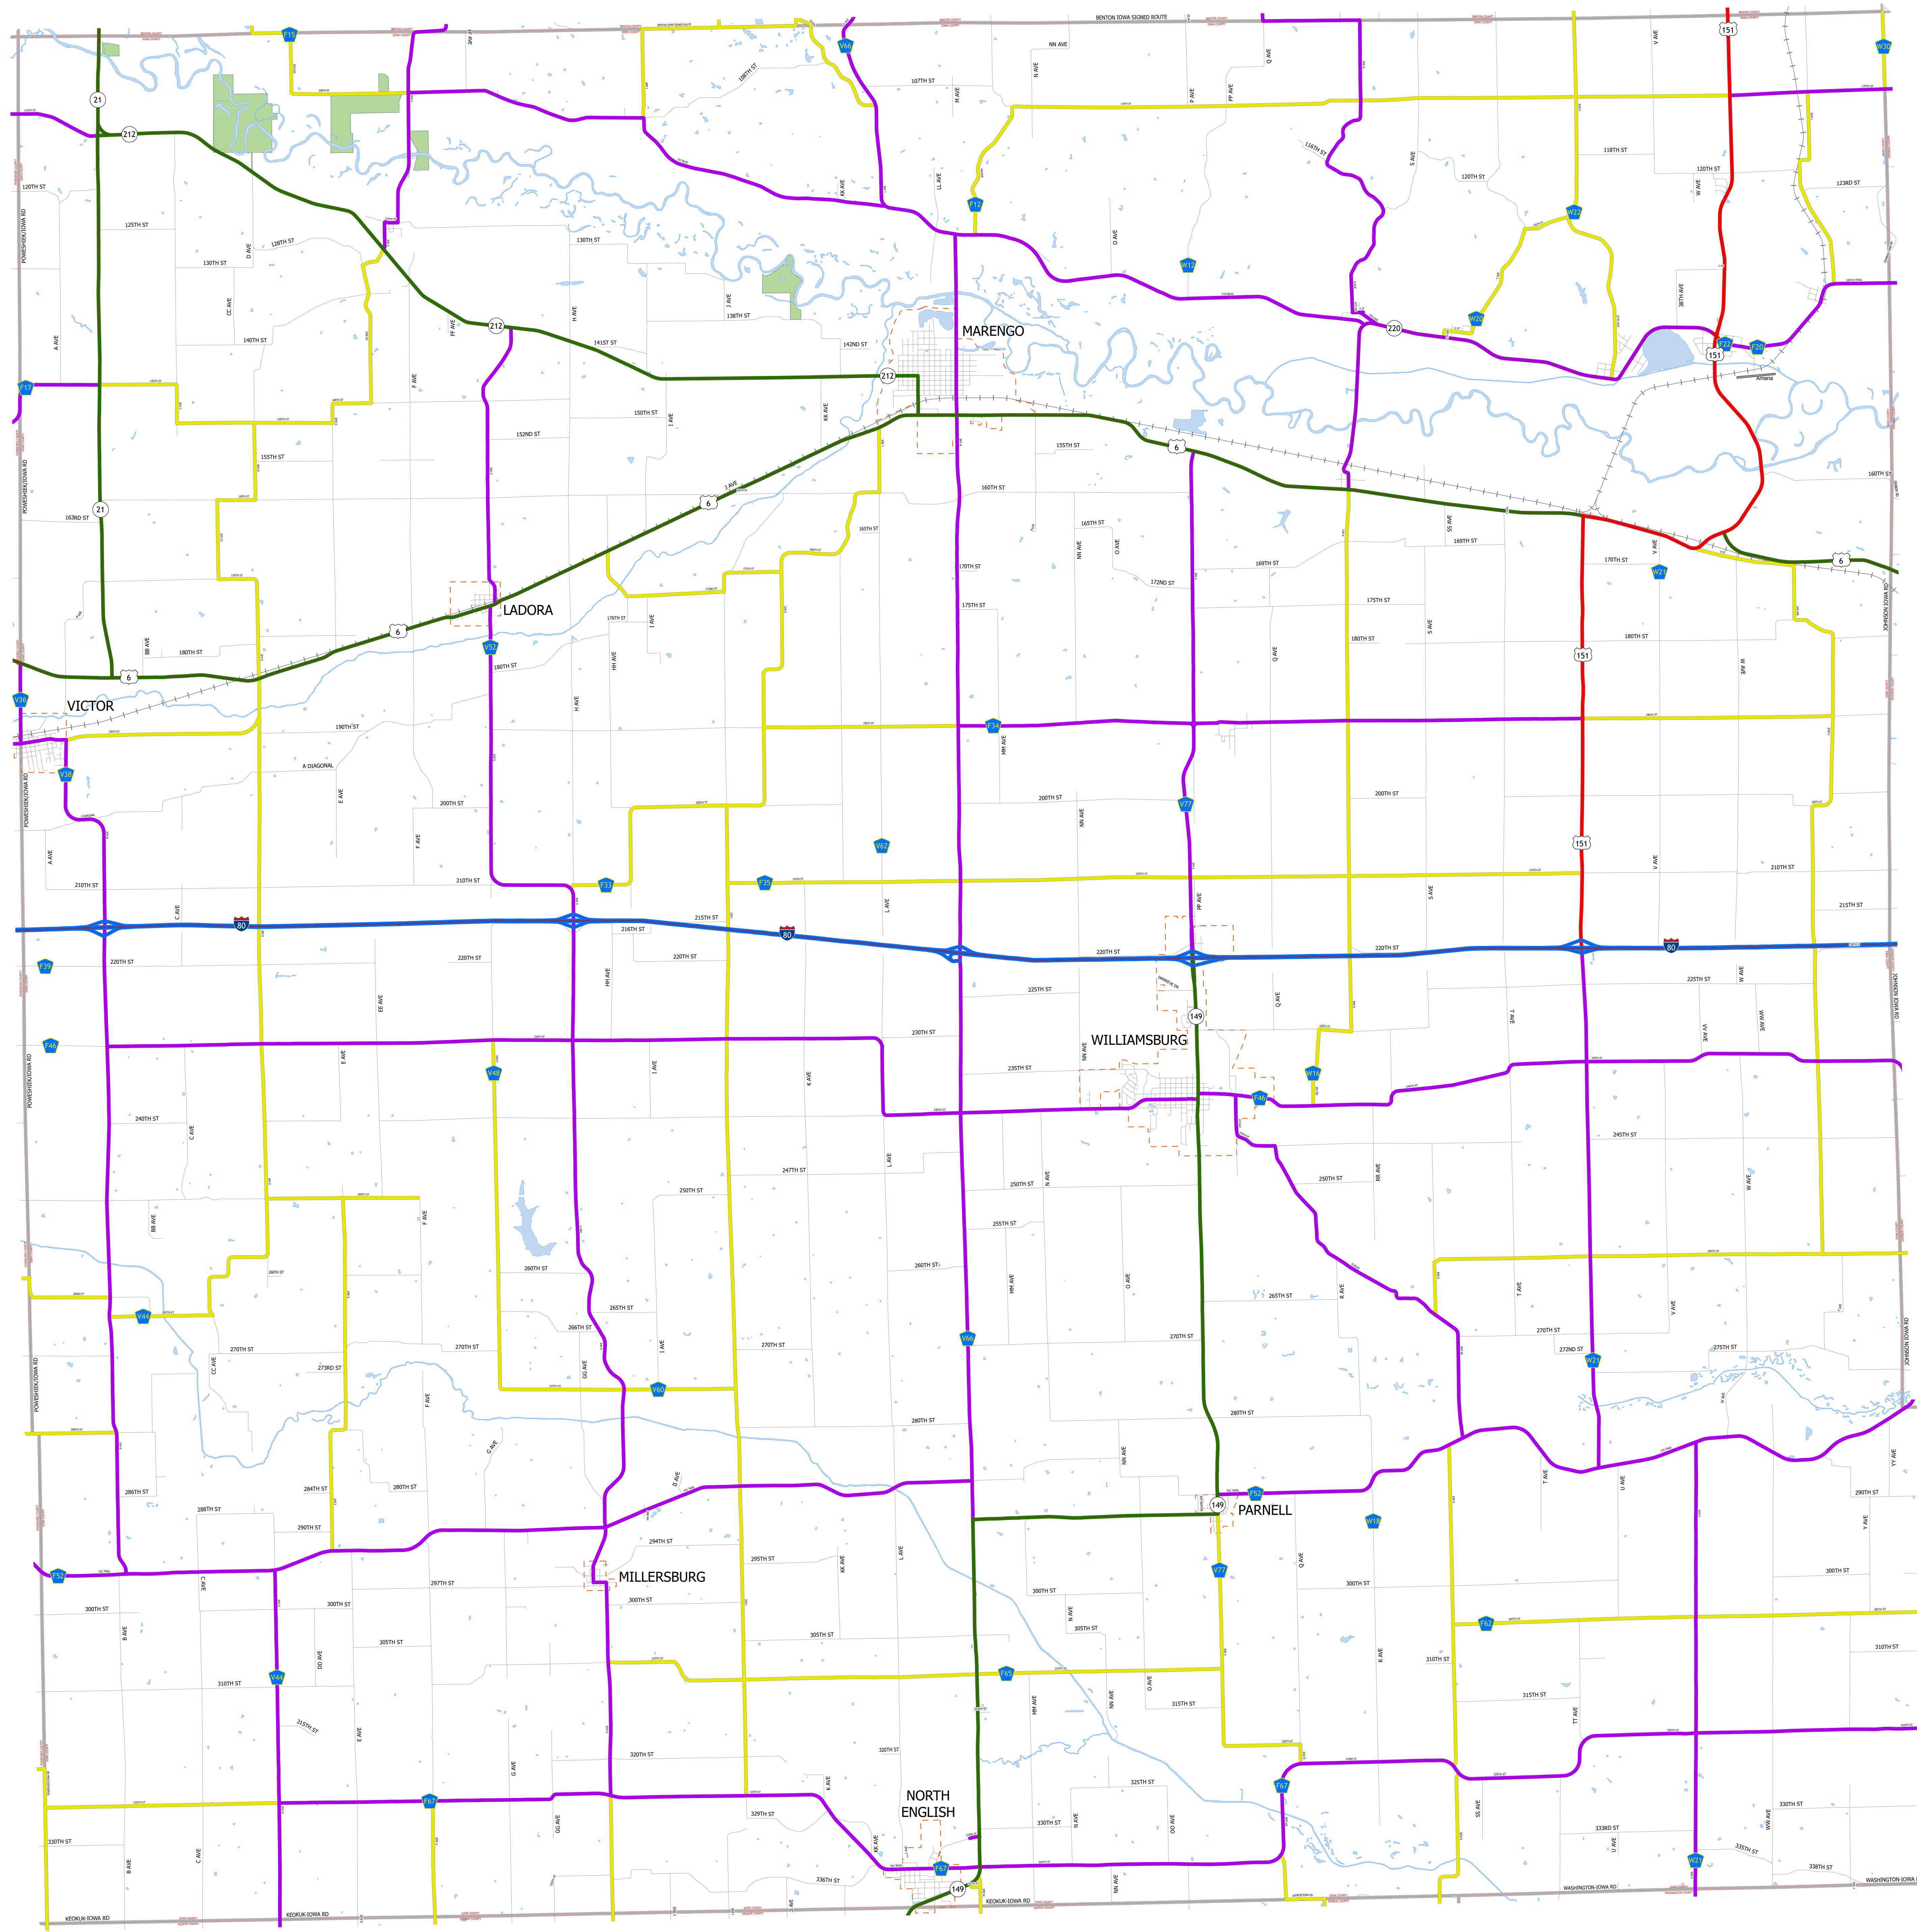

Iowa County IOWA

2/3/2026

- Interstate
- Other Principal Arterial
- Minor Arterial
- Major Collector
- Minor Collector
- Local Roads
- Corporate Limits
- Rail Lines
- State Parks
- State Institutions
- Federal Land
- County Borders
- Urban Areas

FUTURE CLASSIFIED ROUTES SHOWN AS DASHED LINES

48