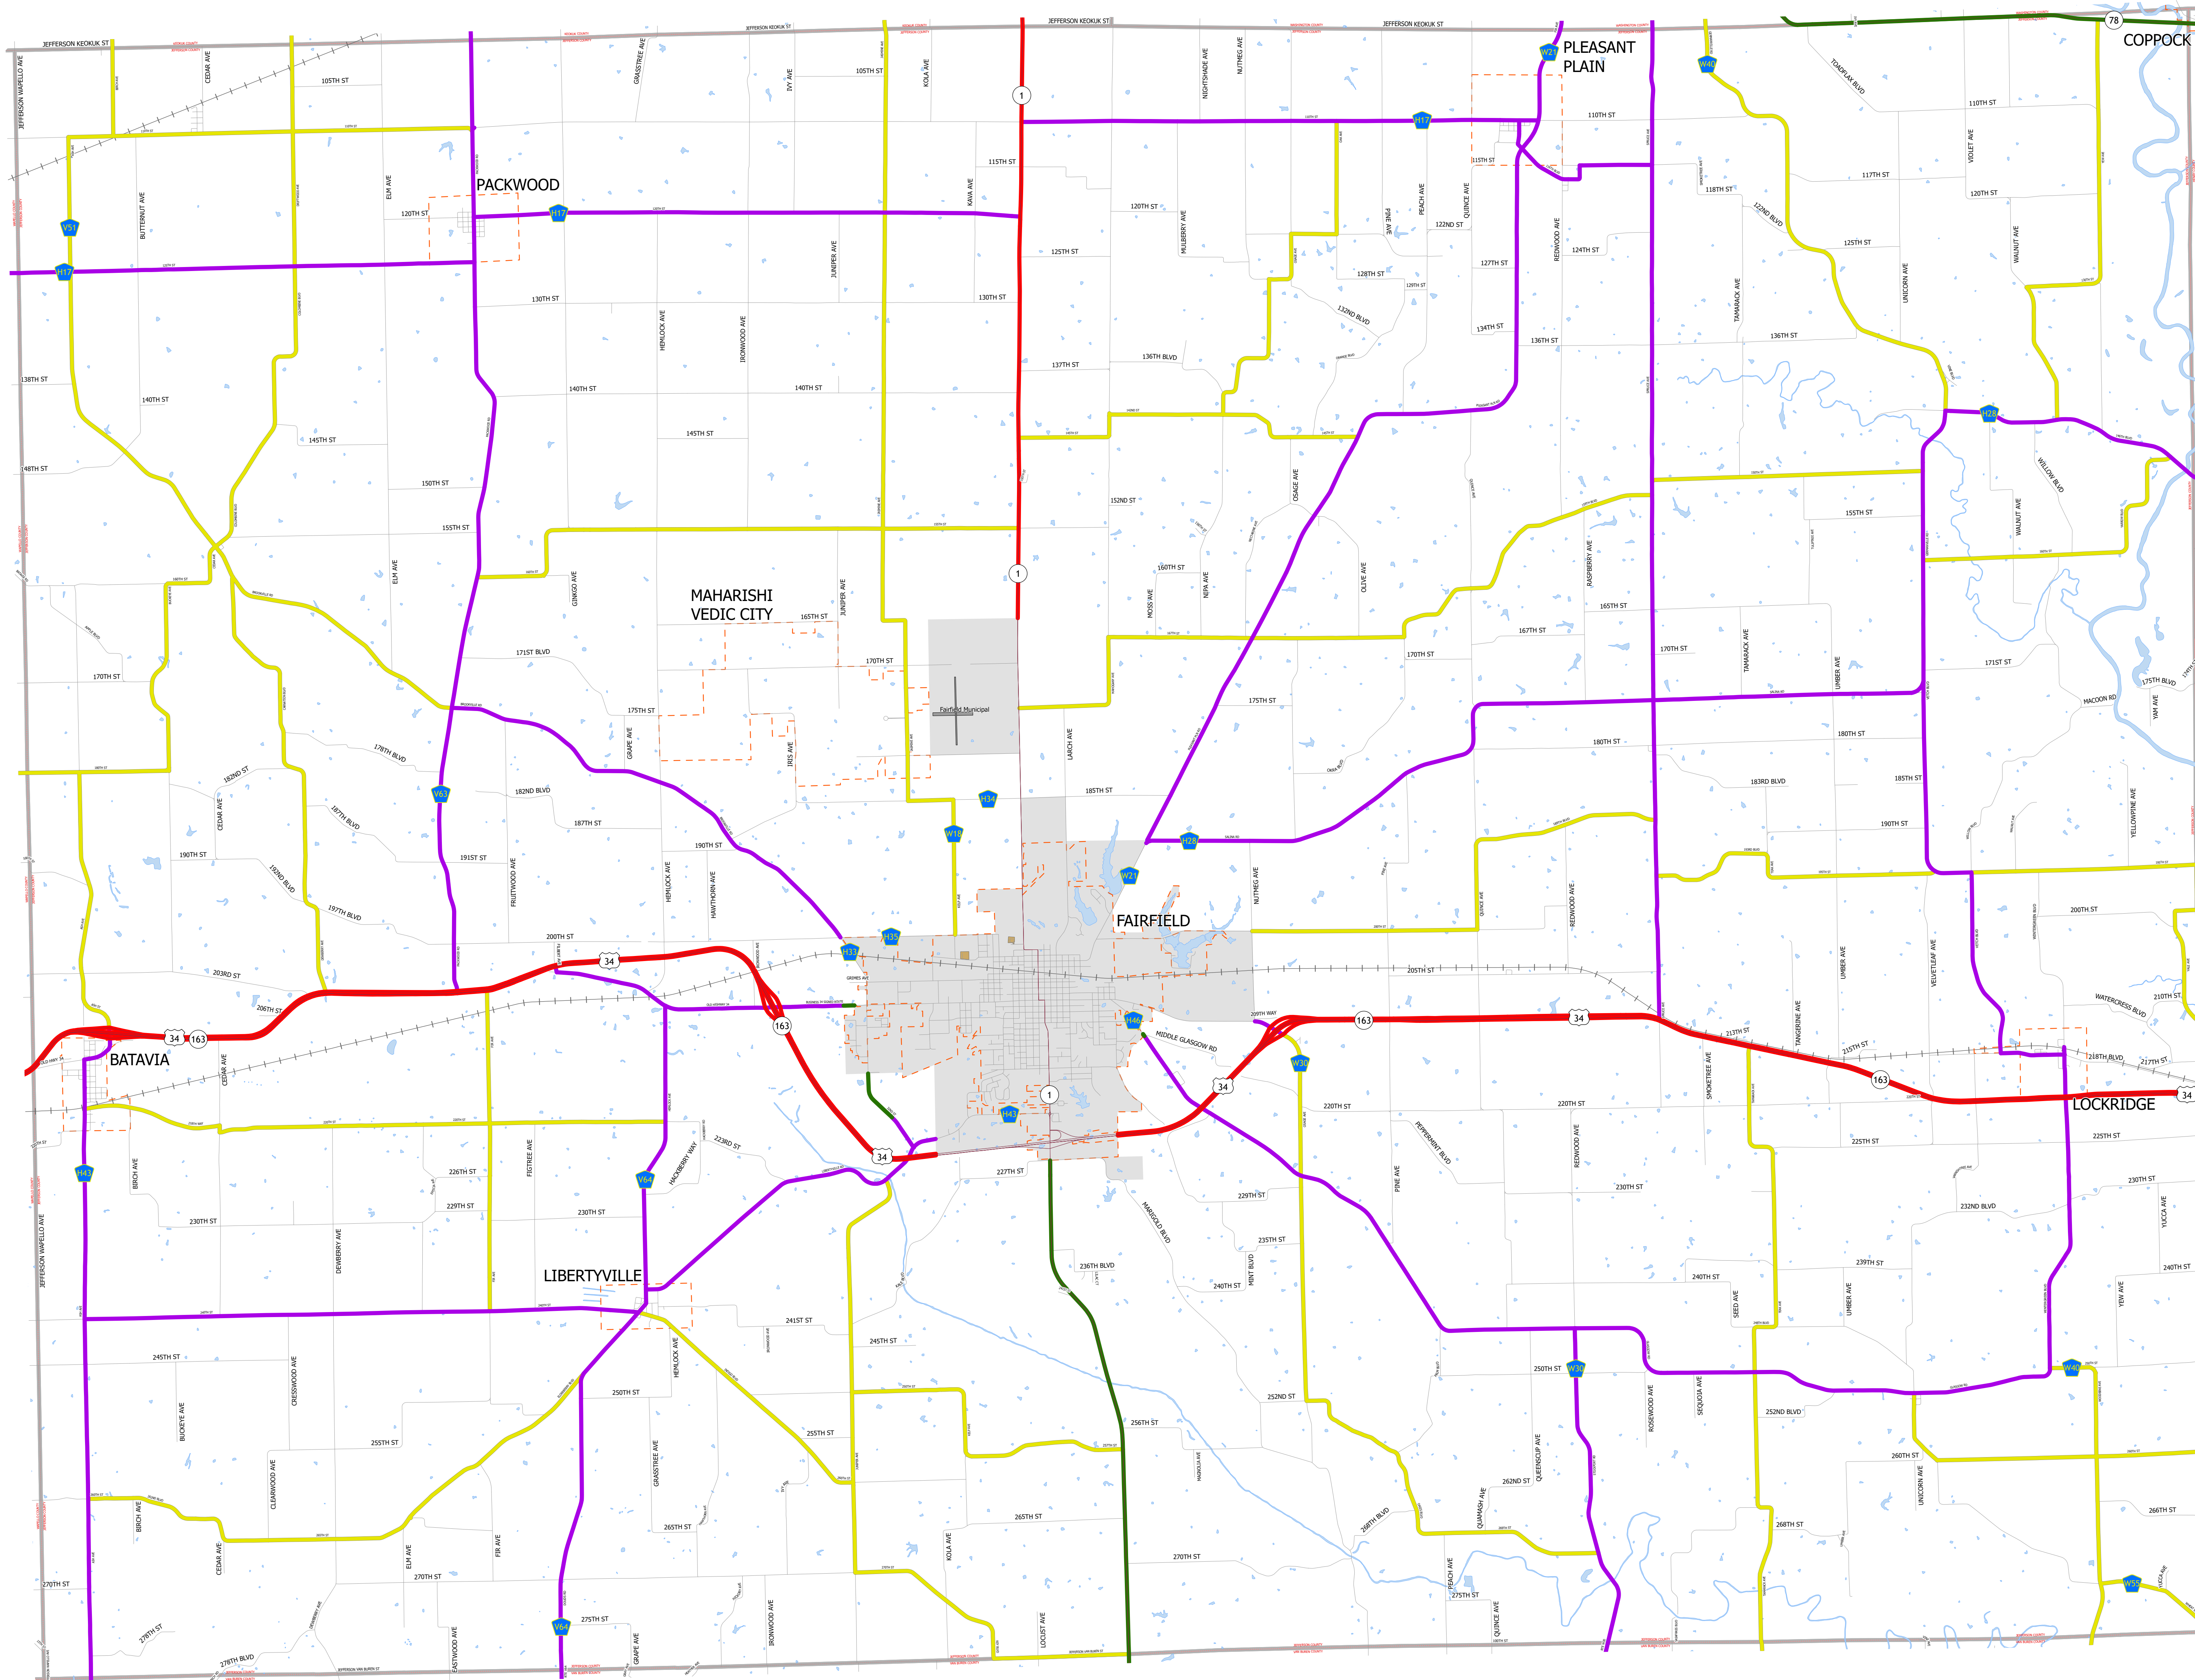

# Jefferson County IOWA

2/3/2026

- Interstate
- Other Principal Arterial
- Minor Arterial
- Major Collector
- Minor Collector
- Local Roads
- Corporate Limits
- Rail Lines
- State Parks
- State Institutions
- Federal Land
- County Borders
- Urban Areas

FUTURE CLASSIFIED ROUTES SHOWN AS DASHED LINES

51