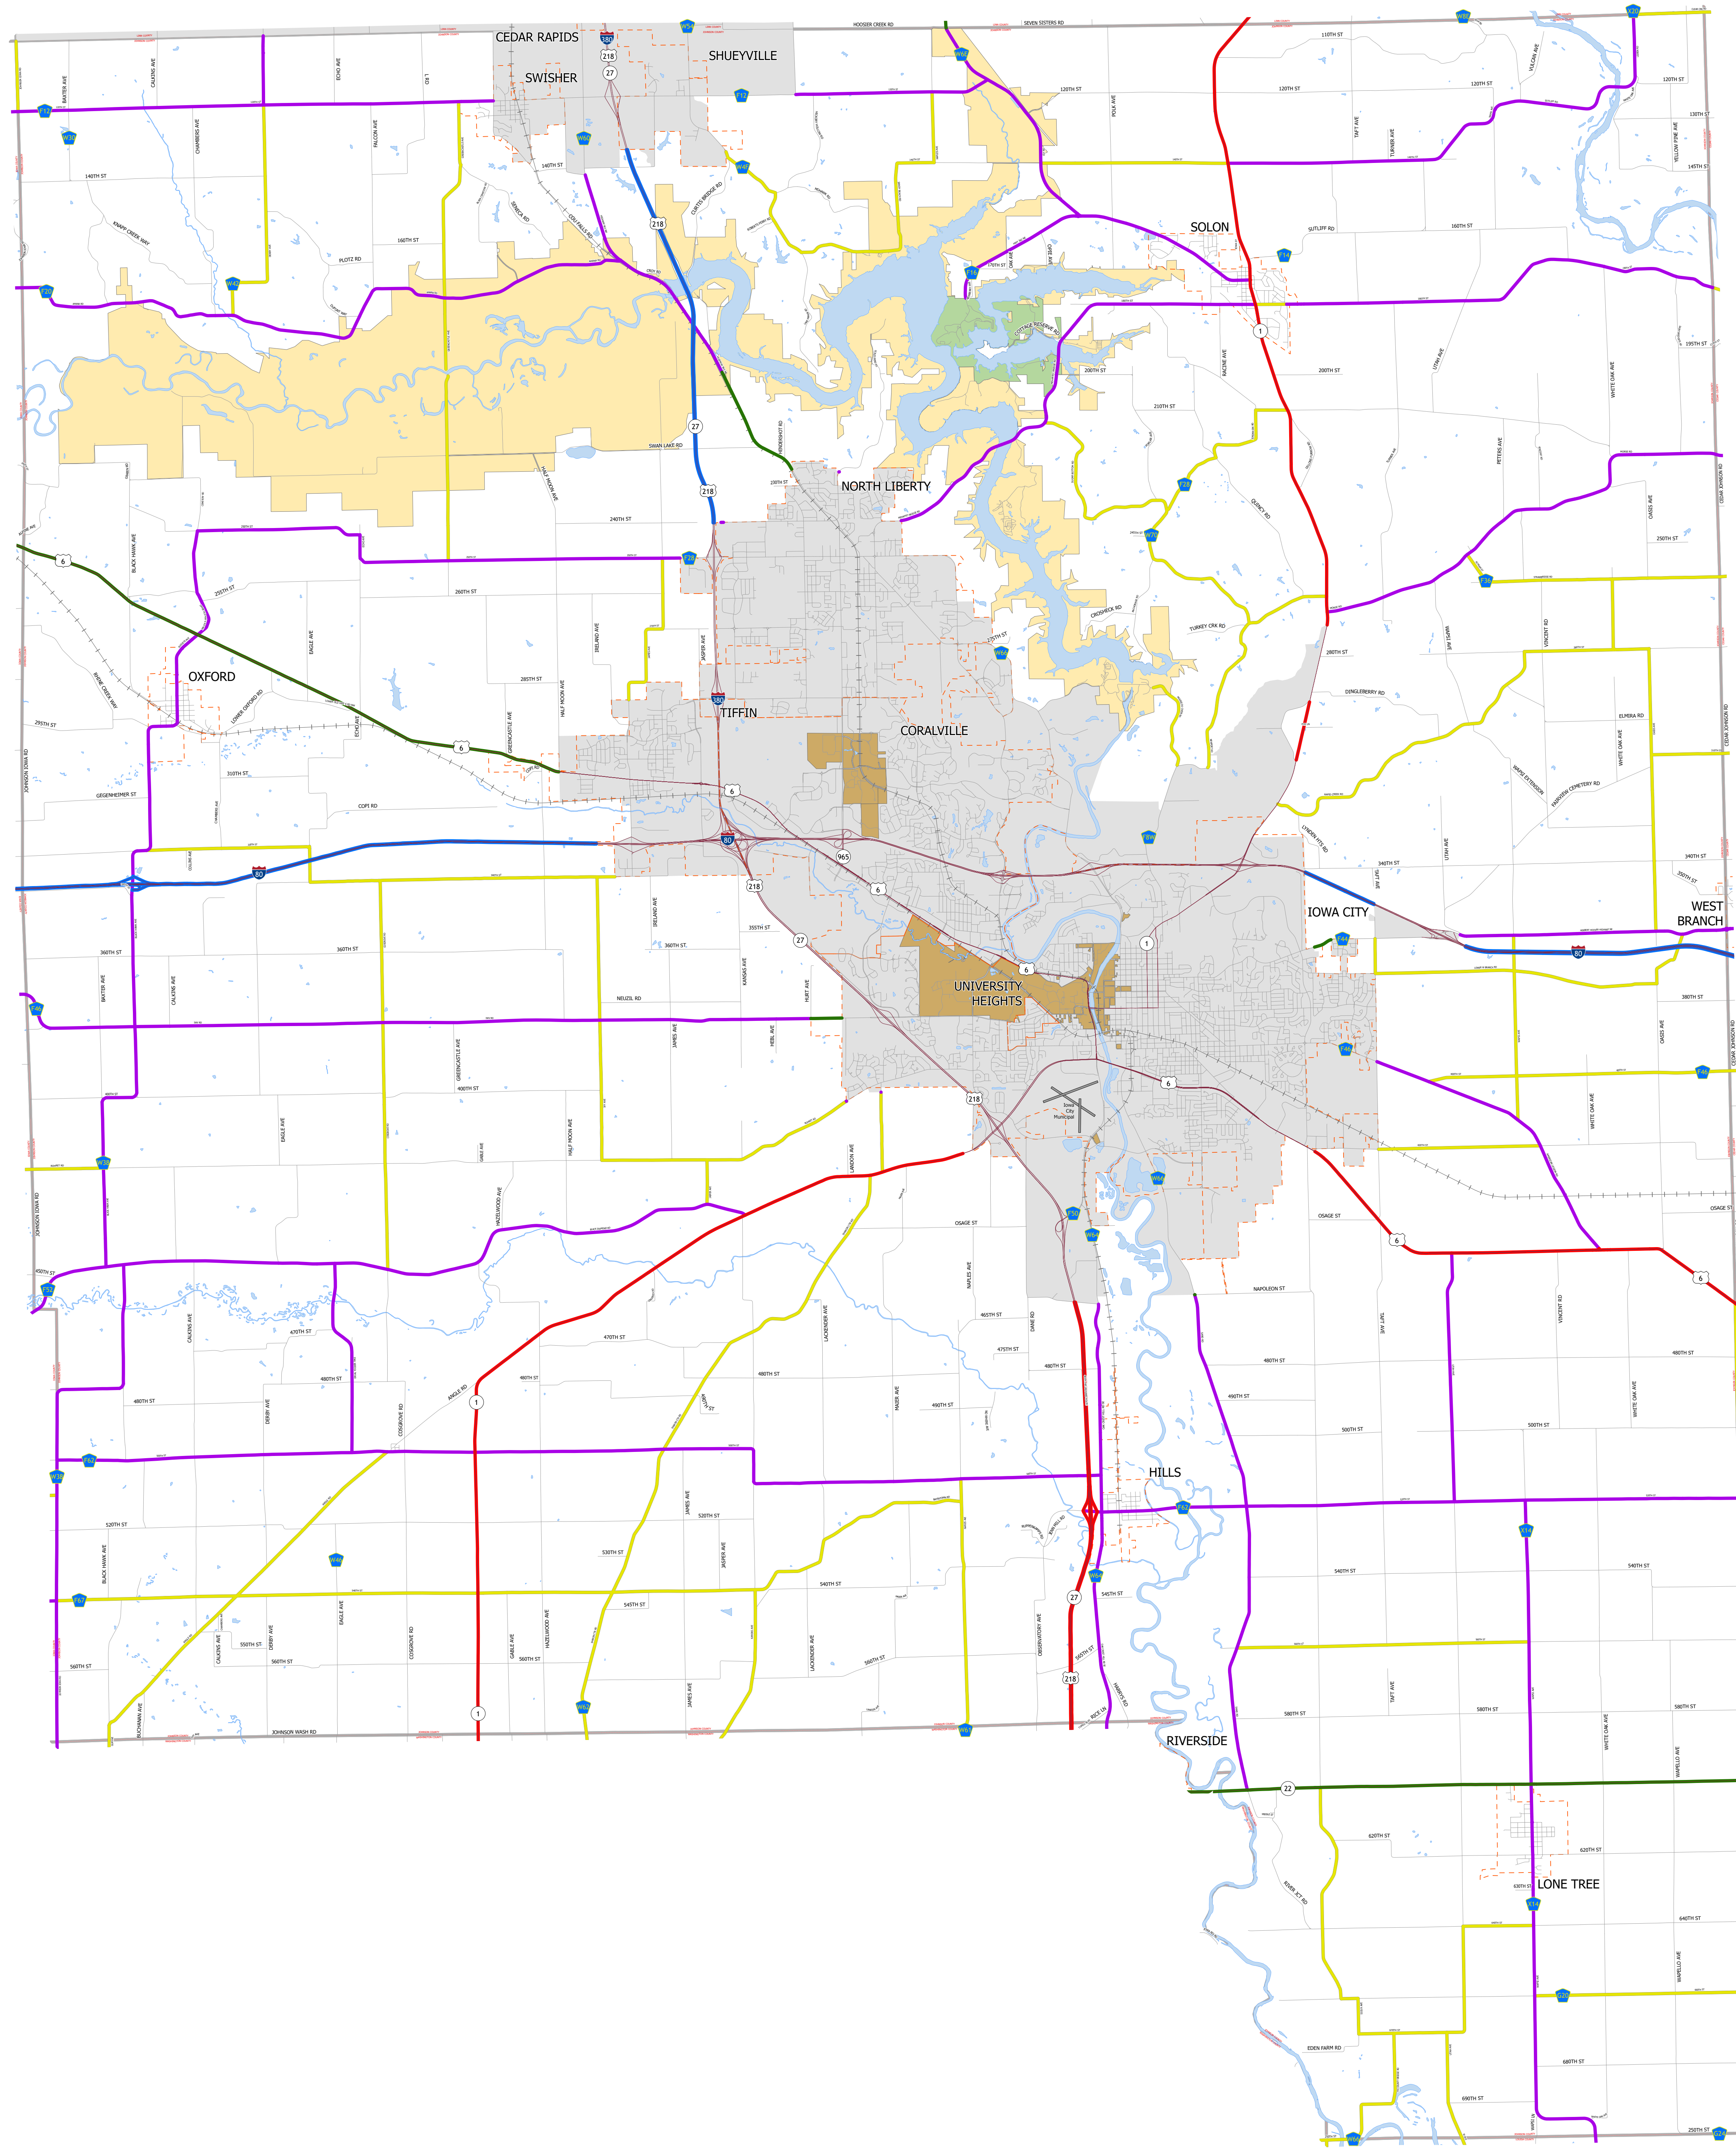

Johnson County IOWA

2/3/2026

- Interstate
- Other Principal Arterial
- Minor Arterial
- Major Collector
- Minor Collector
- Local Roads
- Corporate Limits
- Rail Lines
- State Parks
- State Institutions
- Federal Land
- County Borders
- Urban Areas

FUTURE CLASSIFIED ROUTES SHOWN AS DASHED LINES

52