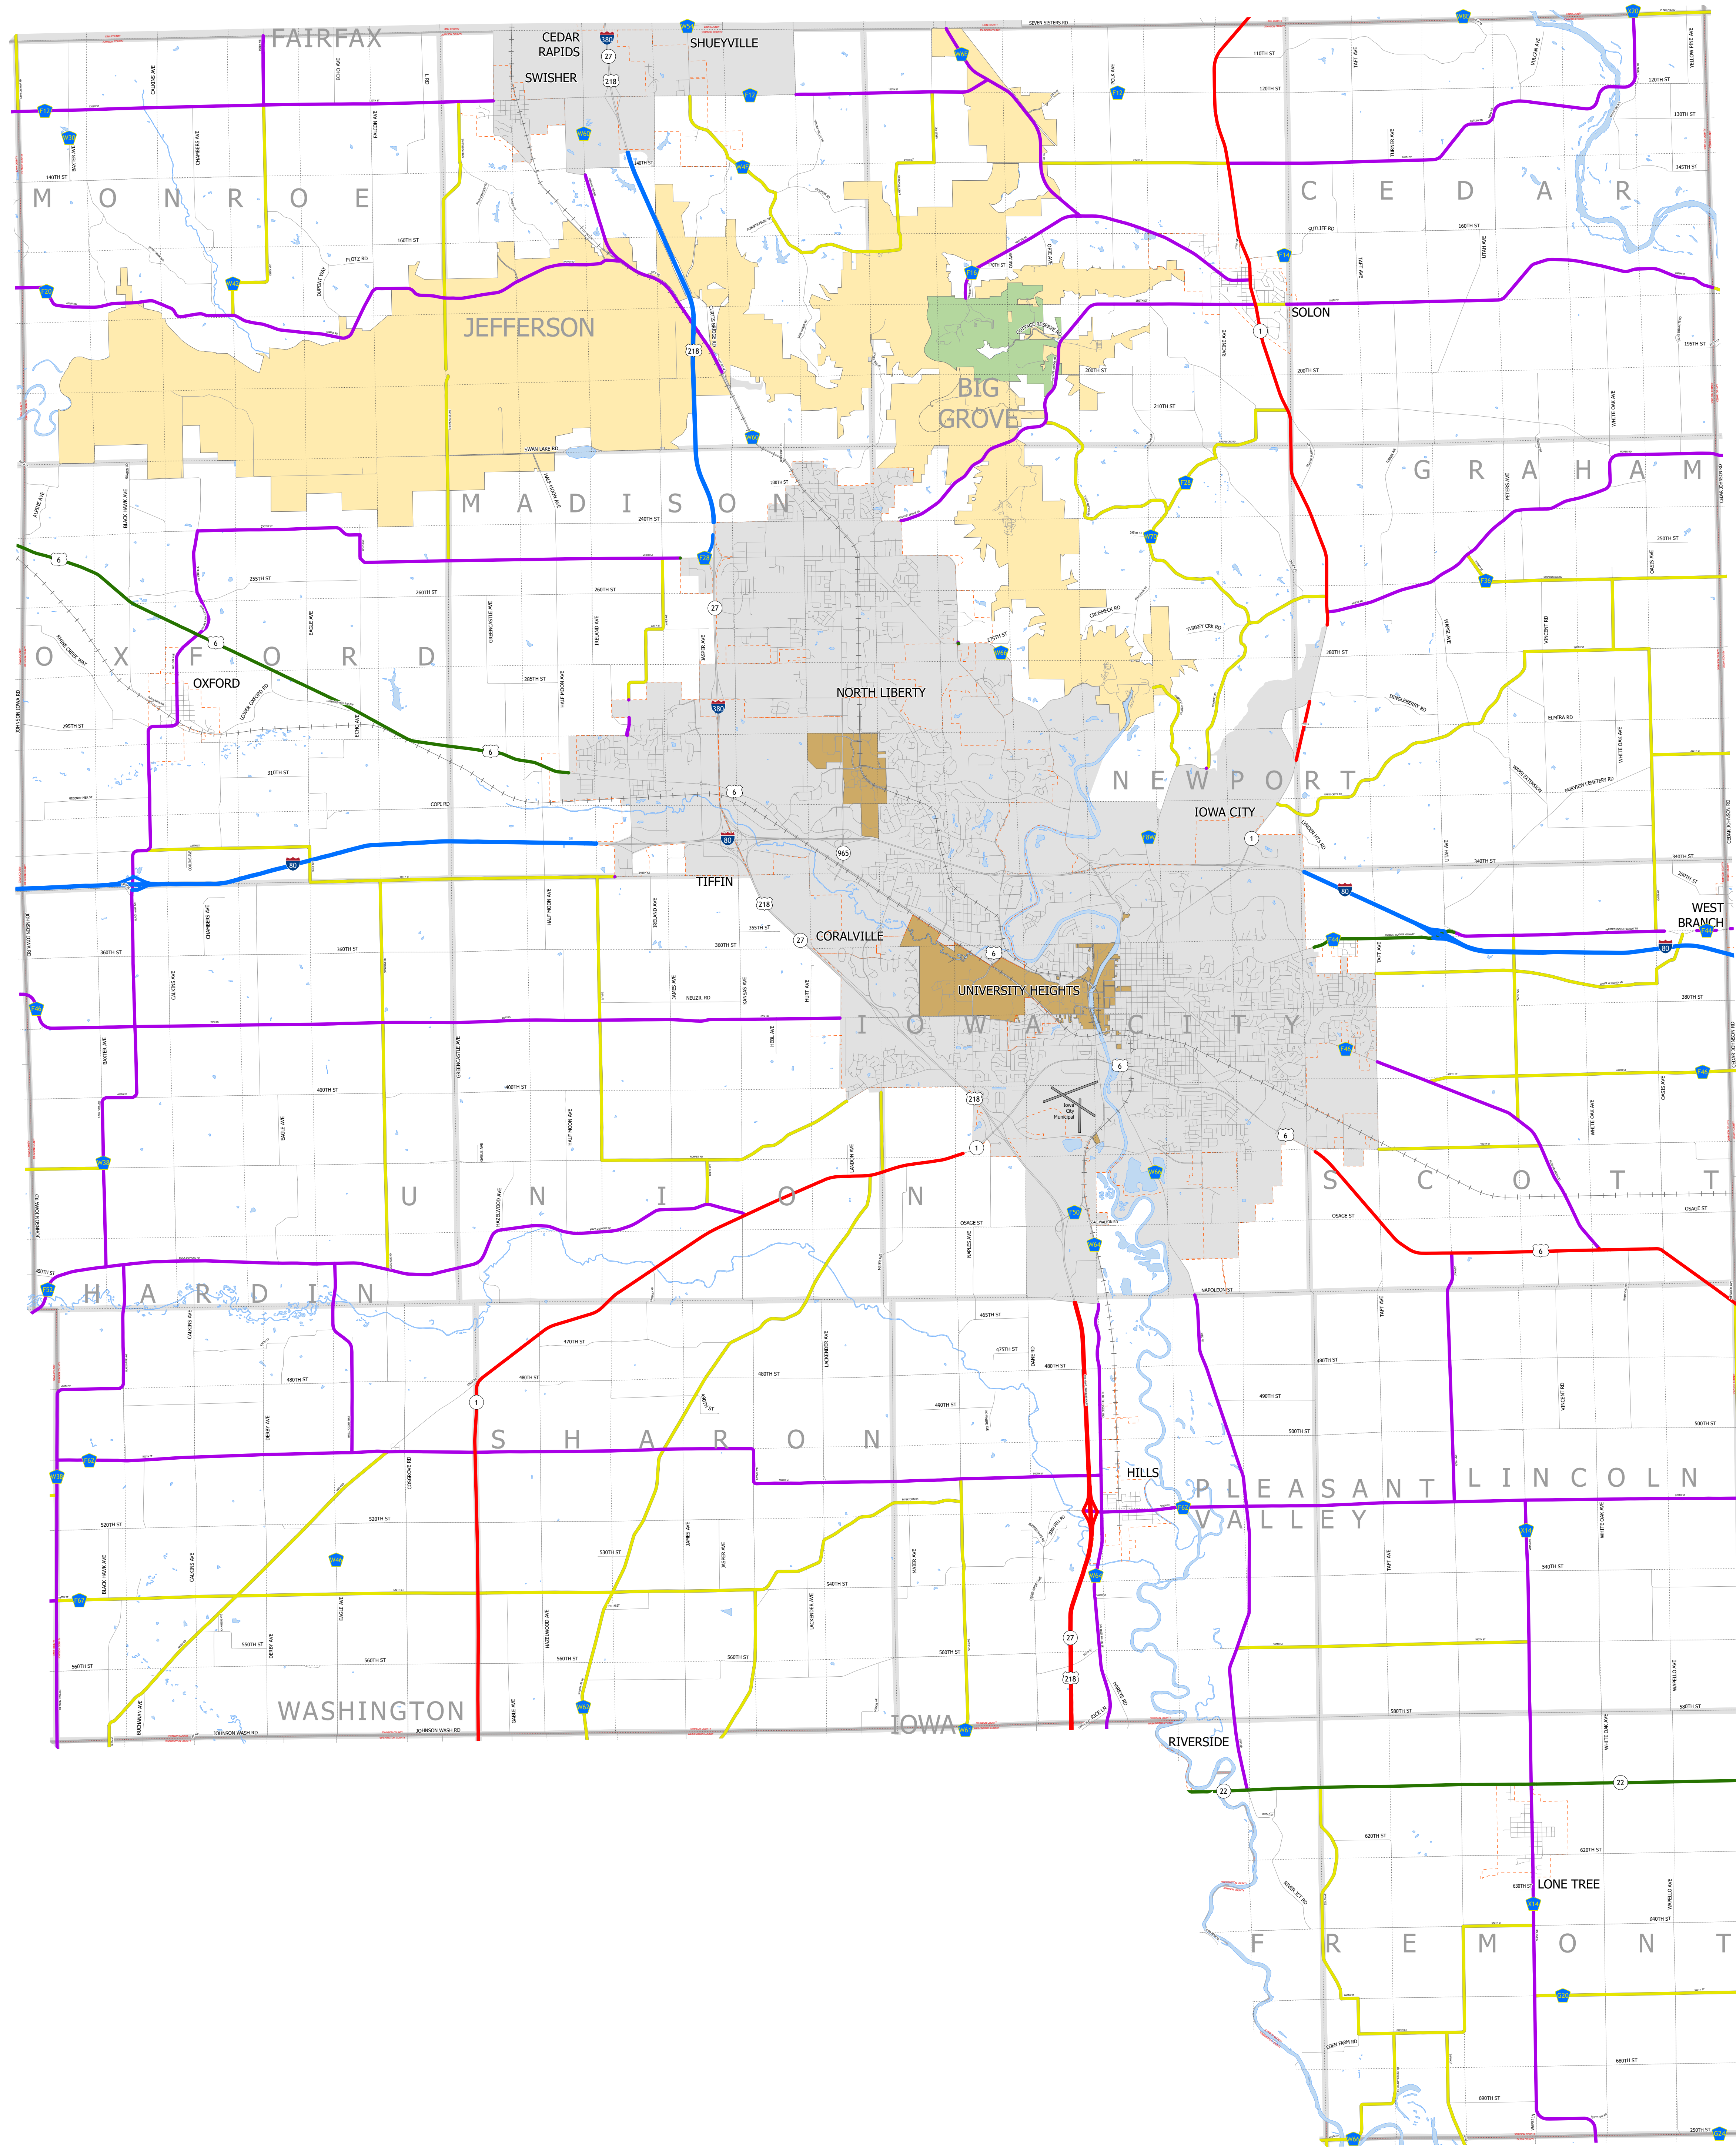

# Johnson County IOWA

1/17/2024

-  Interstate
-  Other Principal Arterial
-  Minor Arterial
-  Major Collector
-  Minor Collector
-  Local Roads
-  Corporate Limits
-  Rail Lines
-  State Parks
-  State Institutions
-  Federal Land
-  County Borders
-  Townships
-  Urban Areas

FUTURE CLASSIFIED ROUTES SHOWN AS DASHED LINES

52