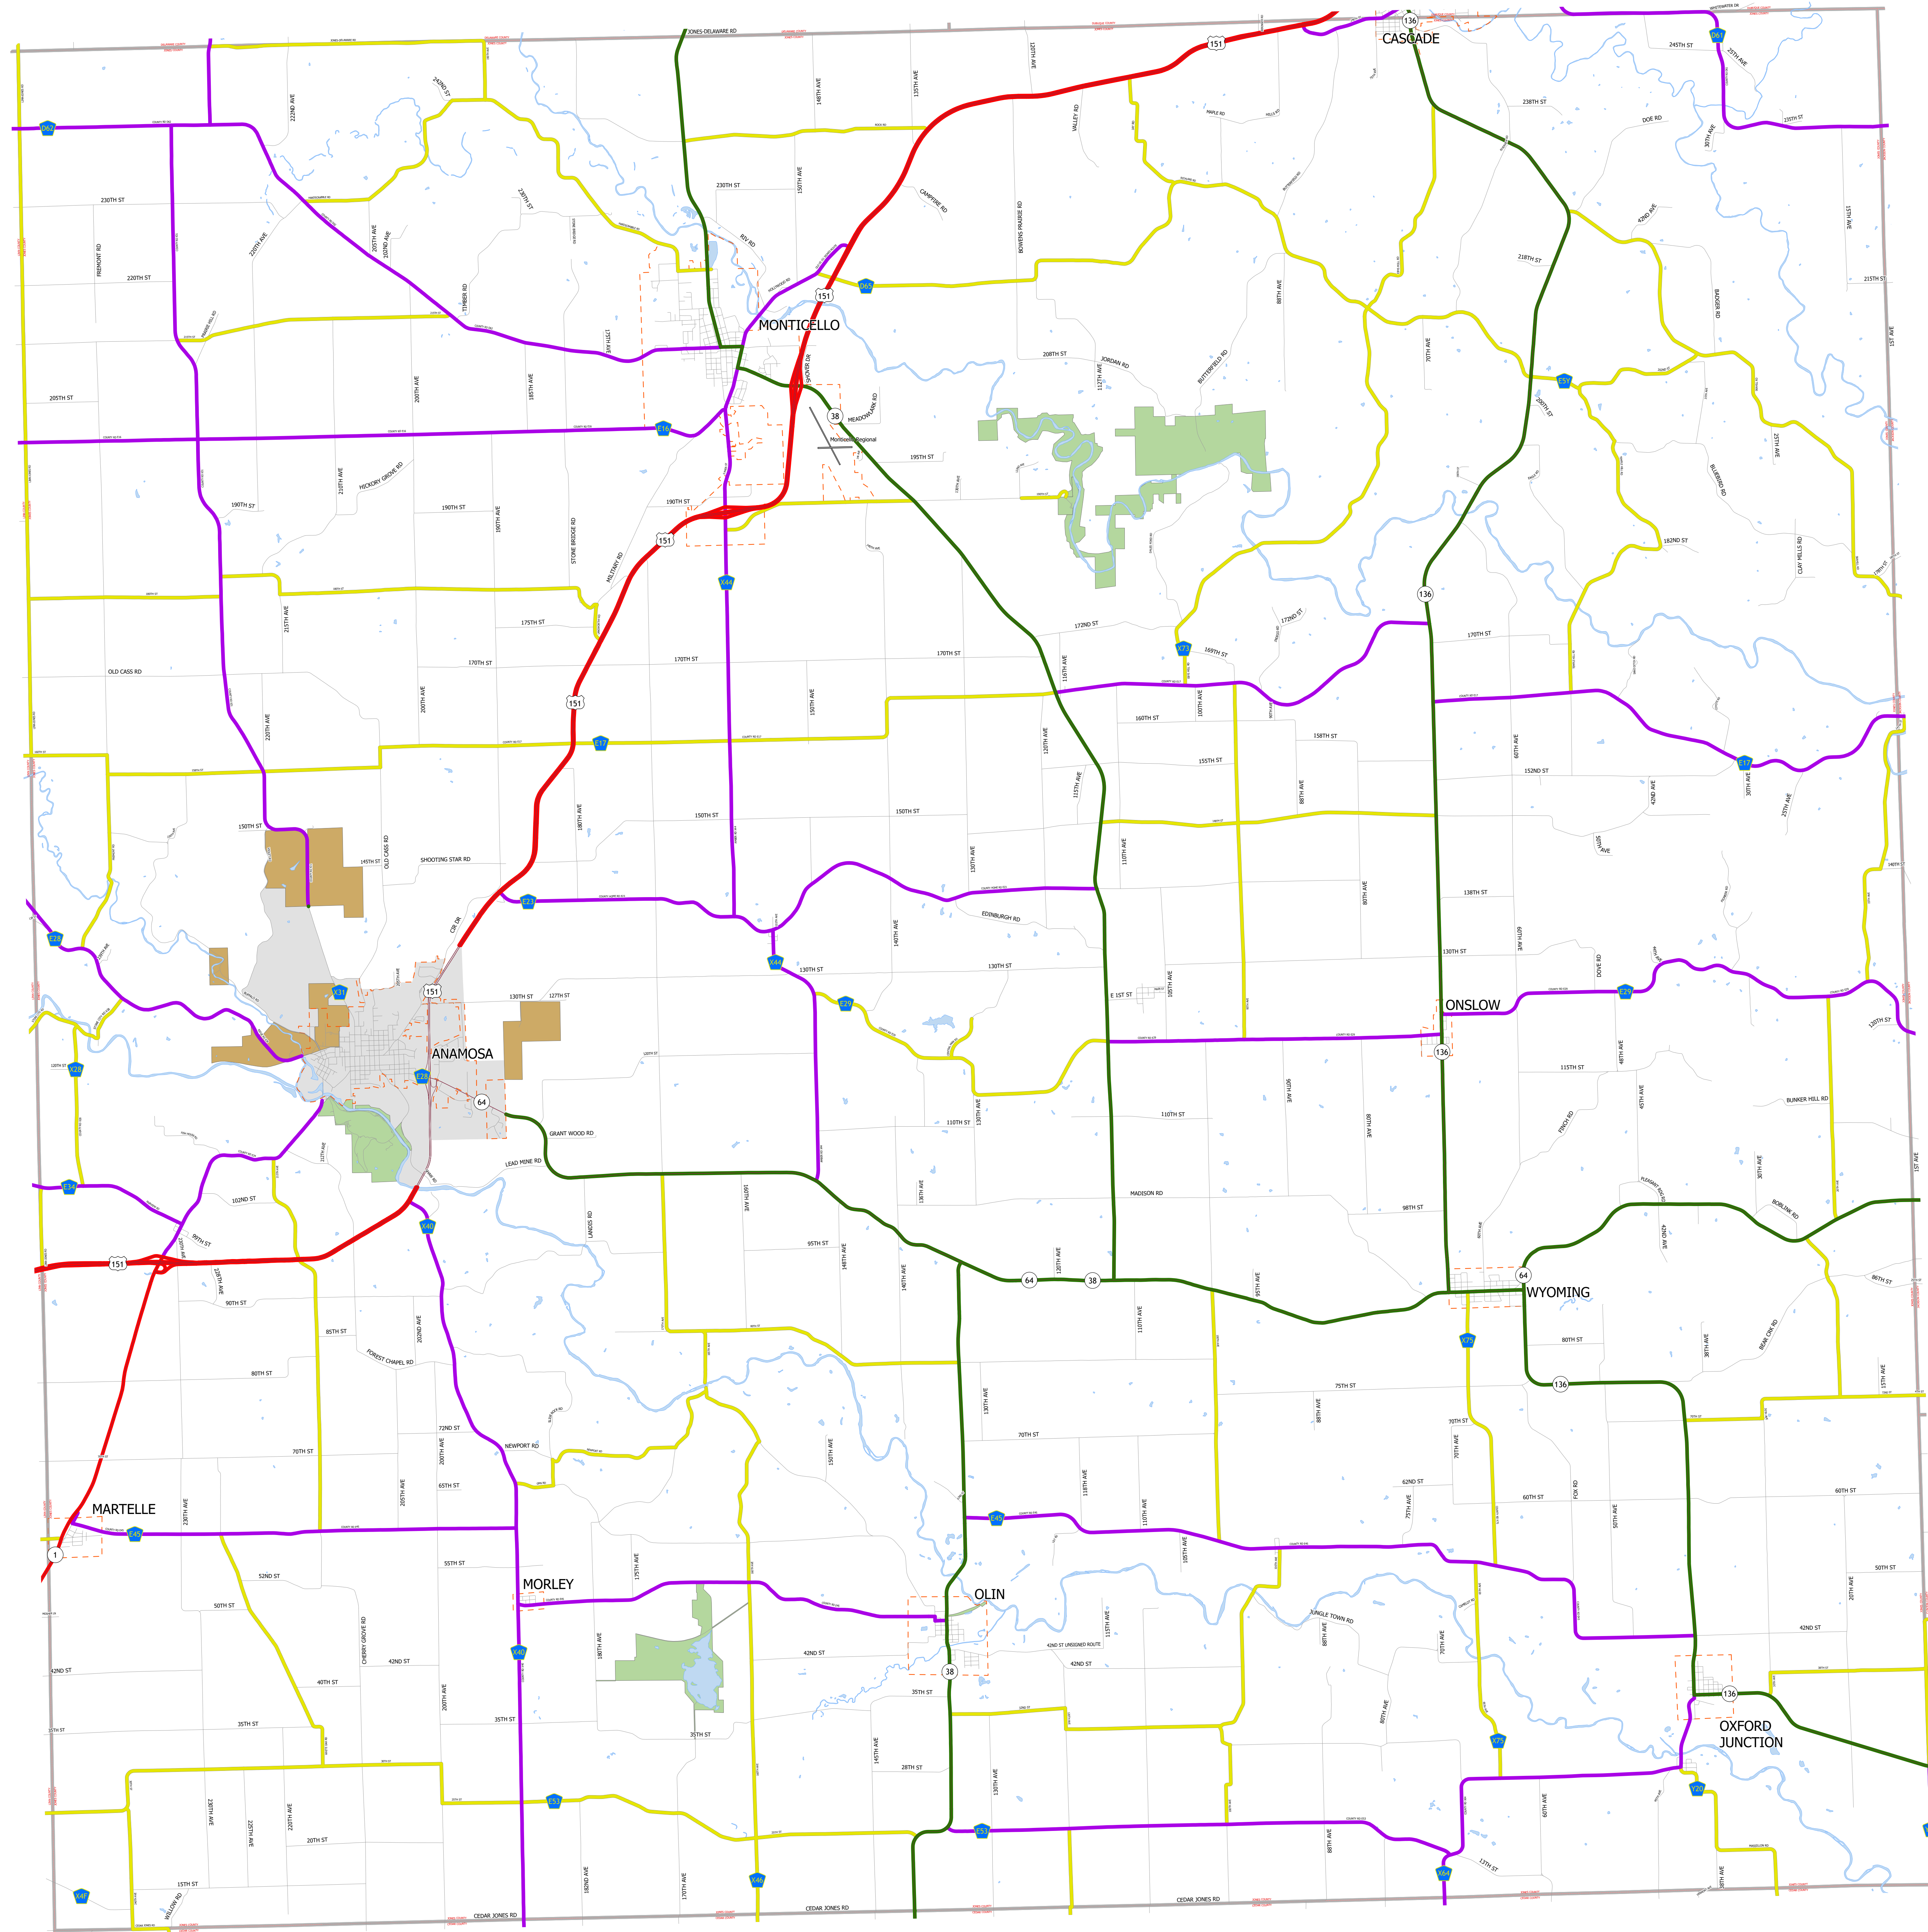

# Jones County IOWA

2/3/2026

-  Interstate
-  Other Principal Arterial
-  Minor Arterial
-  Major Collector
-  Minor Collector
-  Local Roads
-  Corporate Limits
-  Rail Lines
-  State Parks
-  State Institutions
-  Federal Land
-  County Borders
-  Urban Areas

FUTURE CLASSIFIED ROUTES SHOWN AS DASHED LINES

53