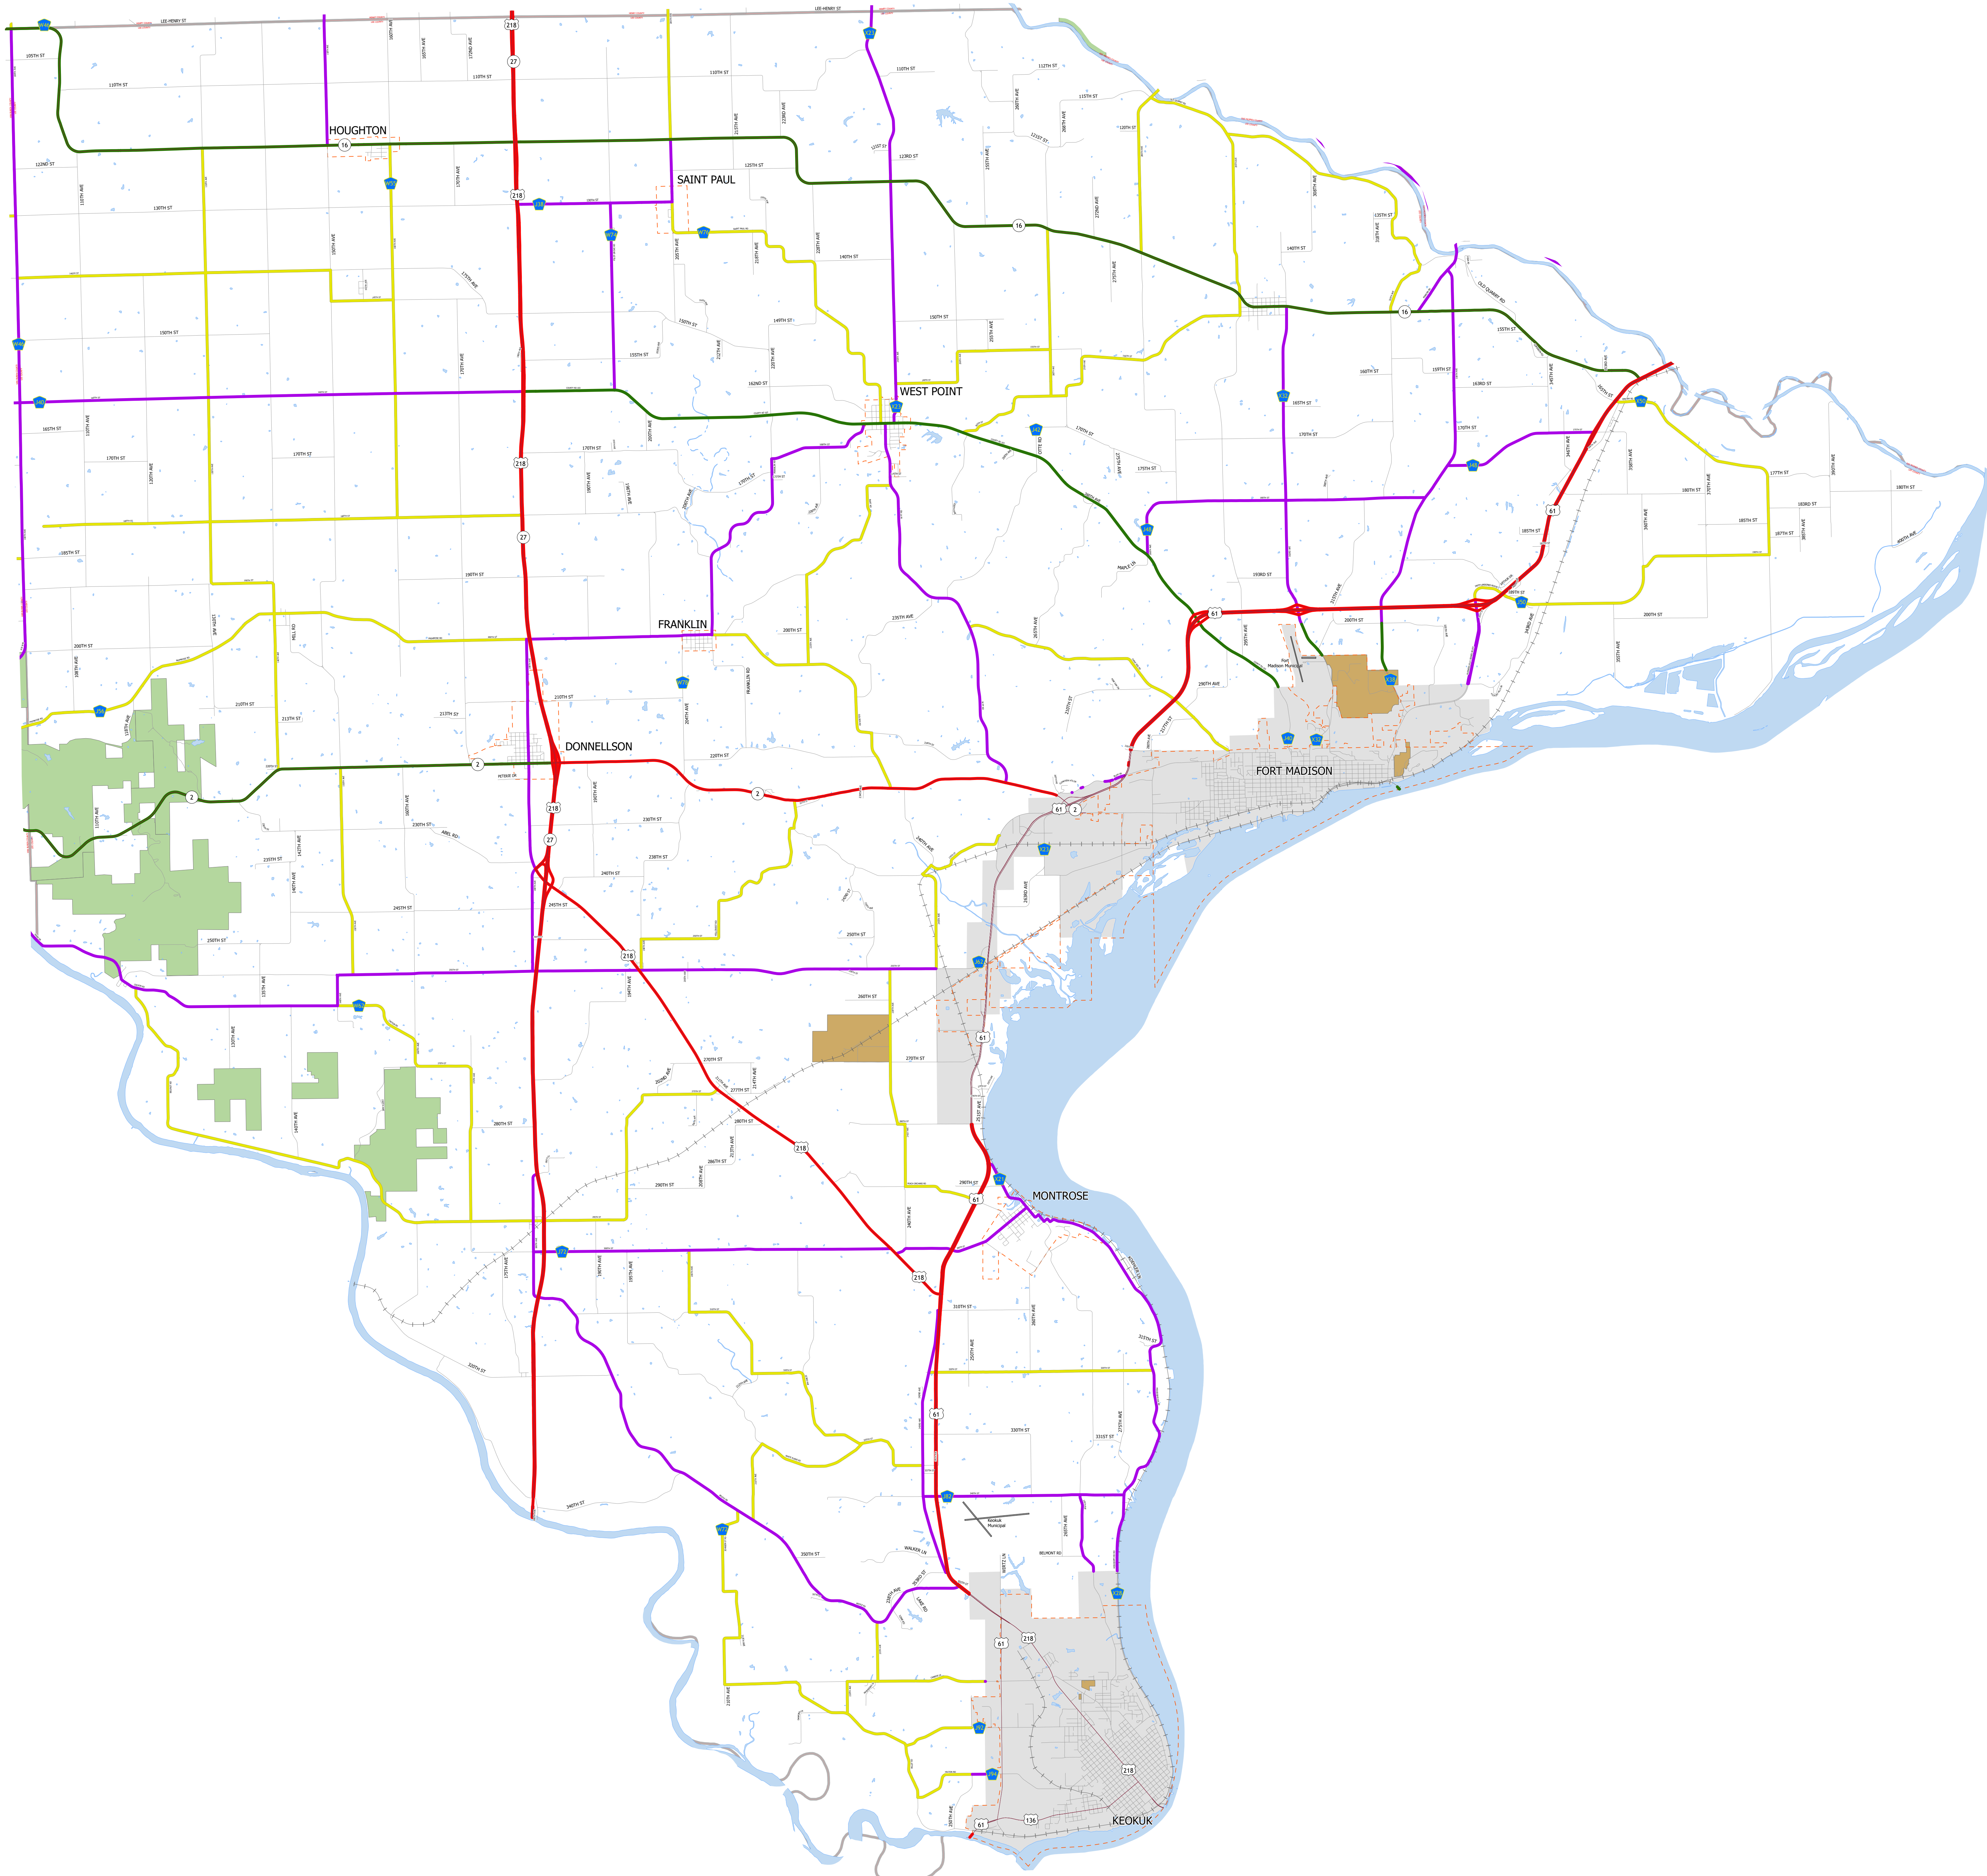

Lee County IOWA

2/3/2026

-  Interstate
-  Other Principal Arterial
-  Minor Arterial
-  Major Collector
-  Minor Collector
-  Local Roads
-  Corporate Limits
-  Rail Lines
-  State Parks
-  State Institutions
-  Federal Land
-  County Borders
-  Urban Areas

FUTURE CLASSIFIED ROUTES SHOWN AS DASHED LINES

56