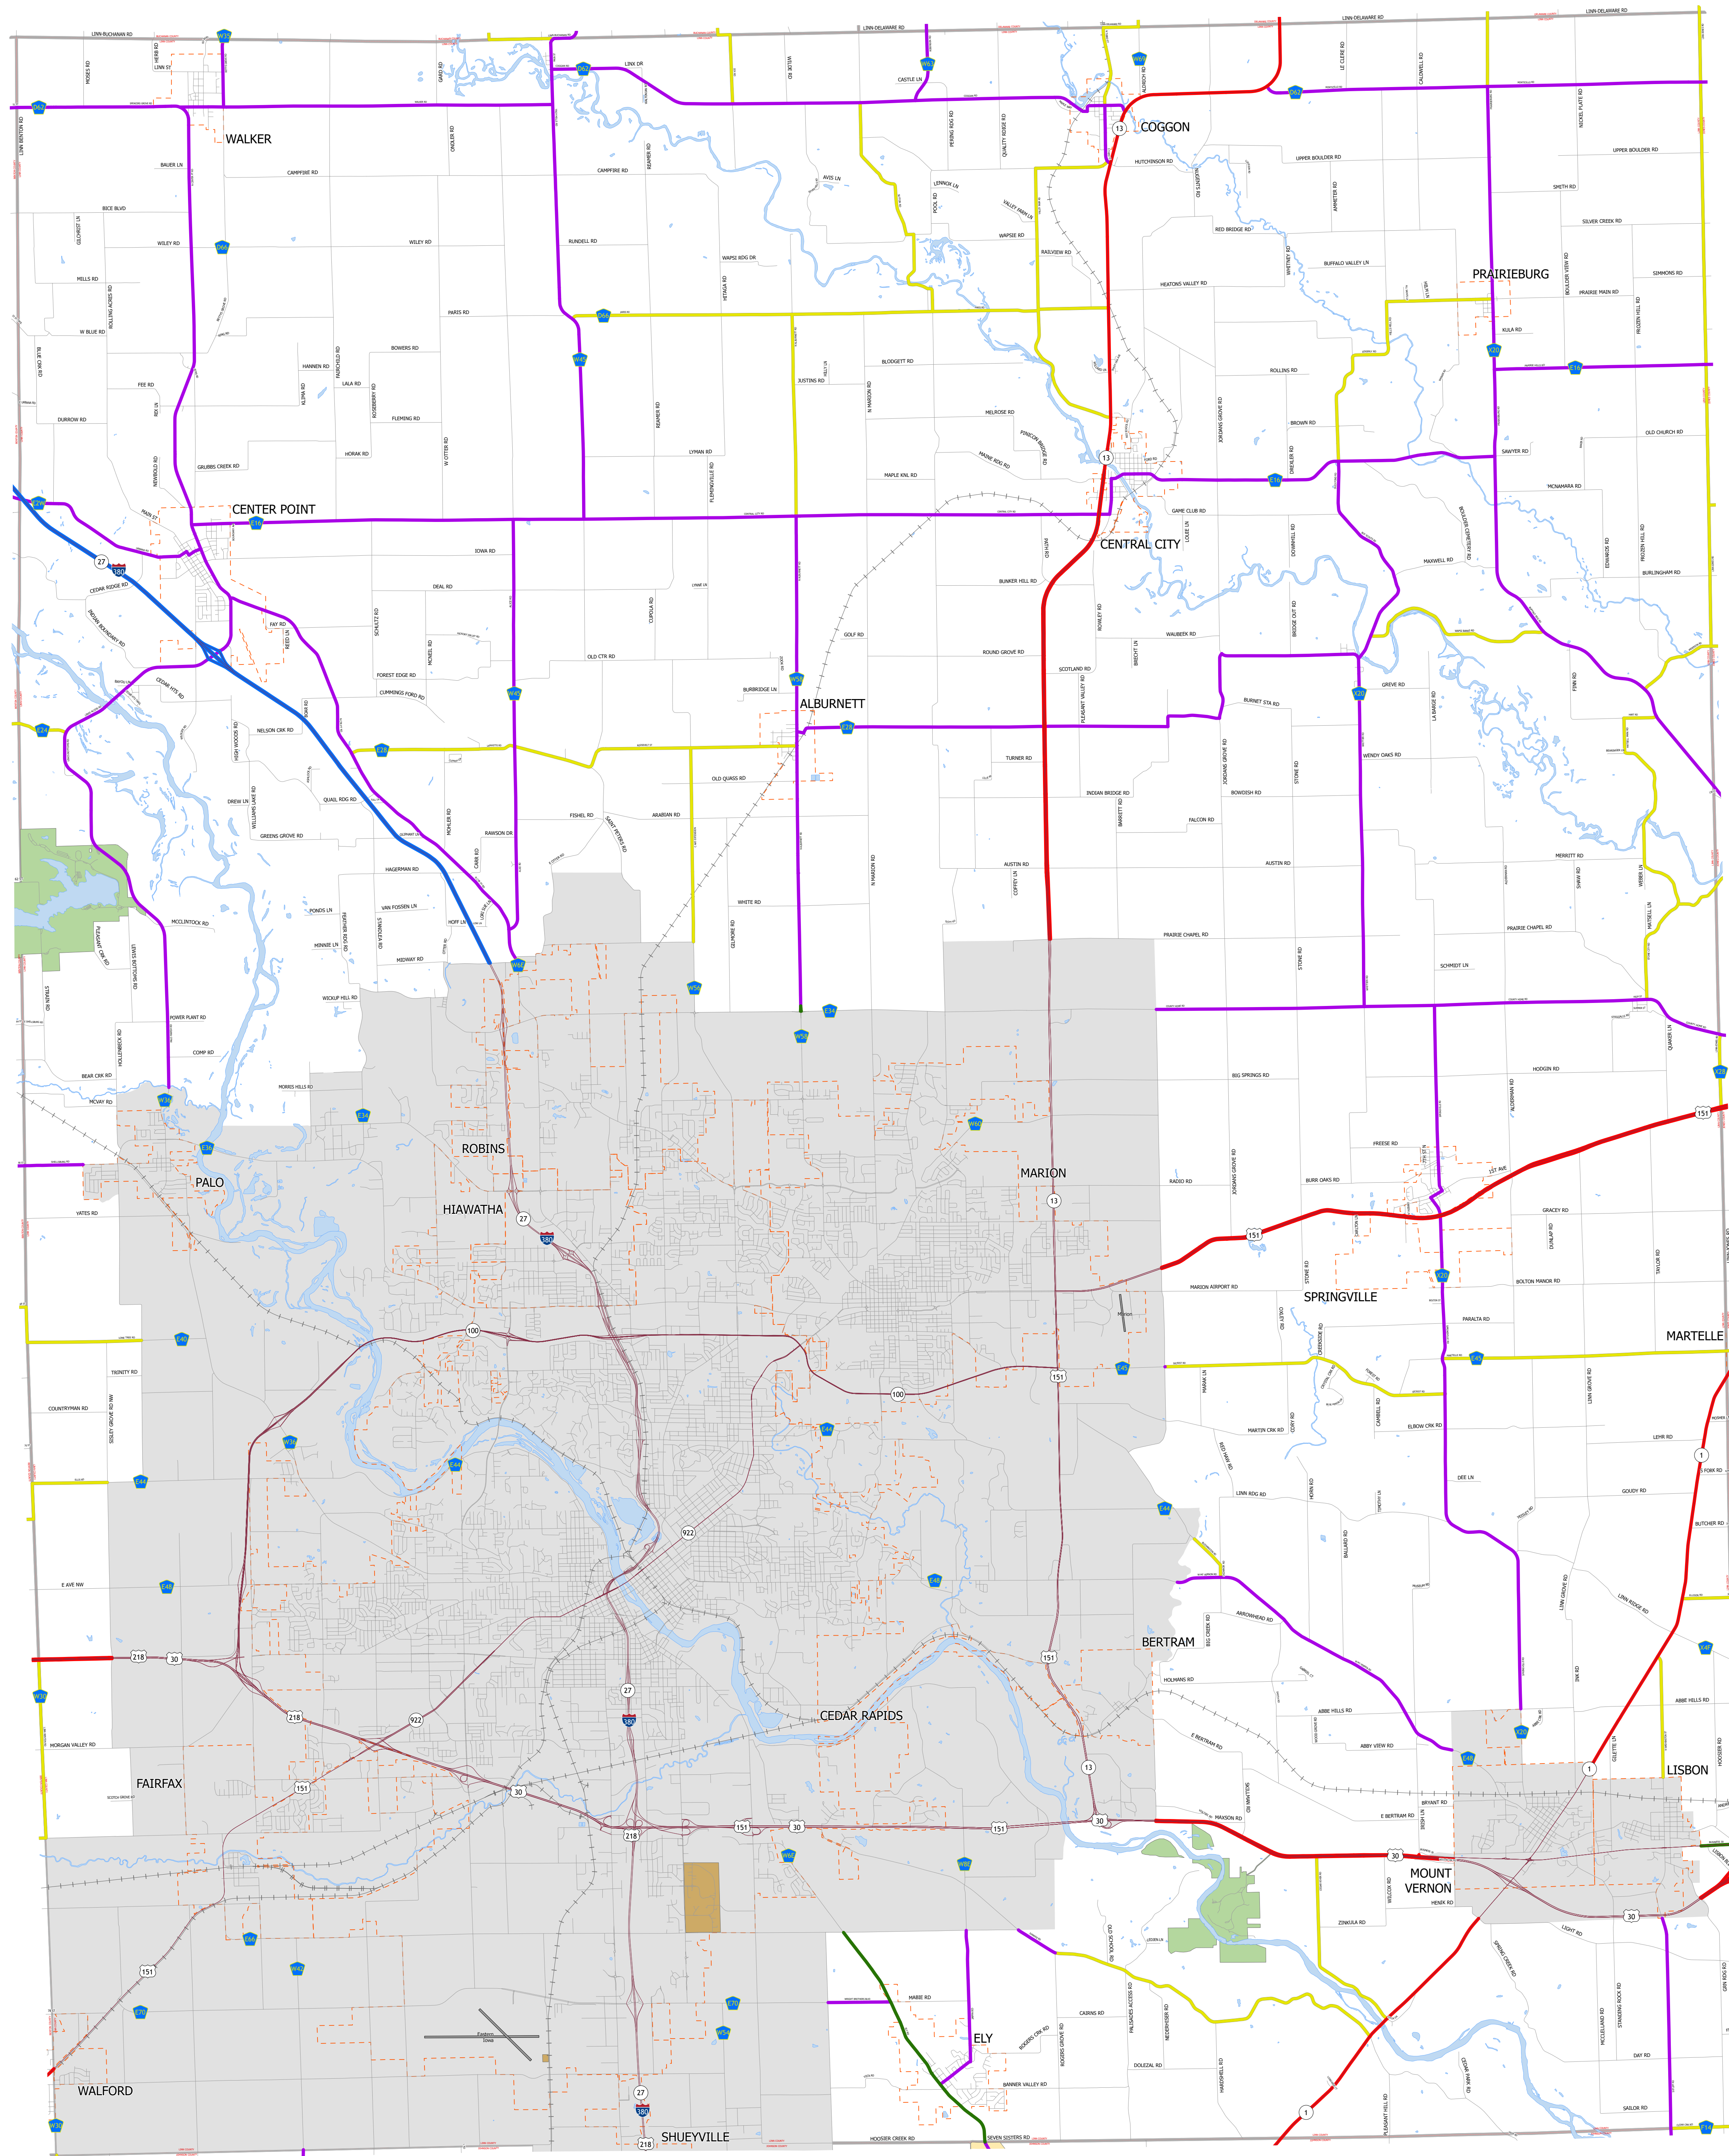

# Linn County IOWA

2/3/2026

-  Interstate
-  Other Principal Arterial
-  Minor Arterial
-  Major Collector
-  Minor Collector
-  Local Roads
-  Corporate Limits
-  Rail Lines
-  State Parks
-  State Institutions
-  Federal Land
-  County Borders
-  Urban Areas

FUTURE CLASSIFIED ROUTES SHOWN AS DASHED LINES

57