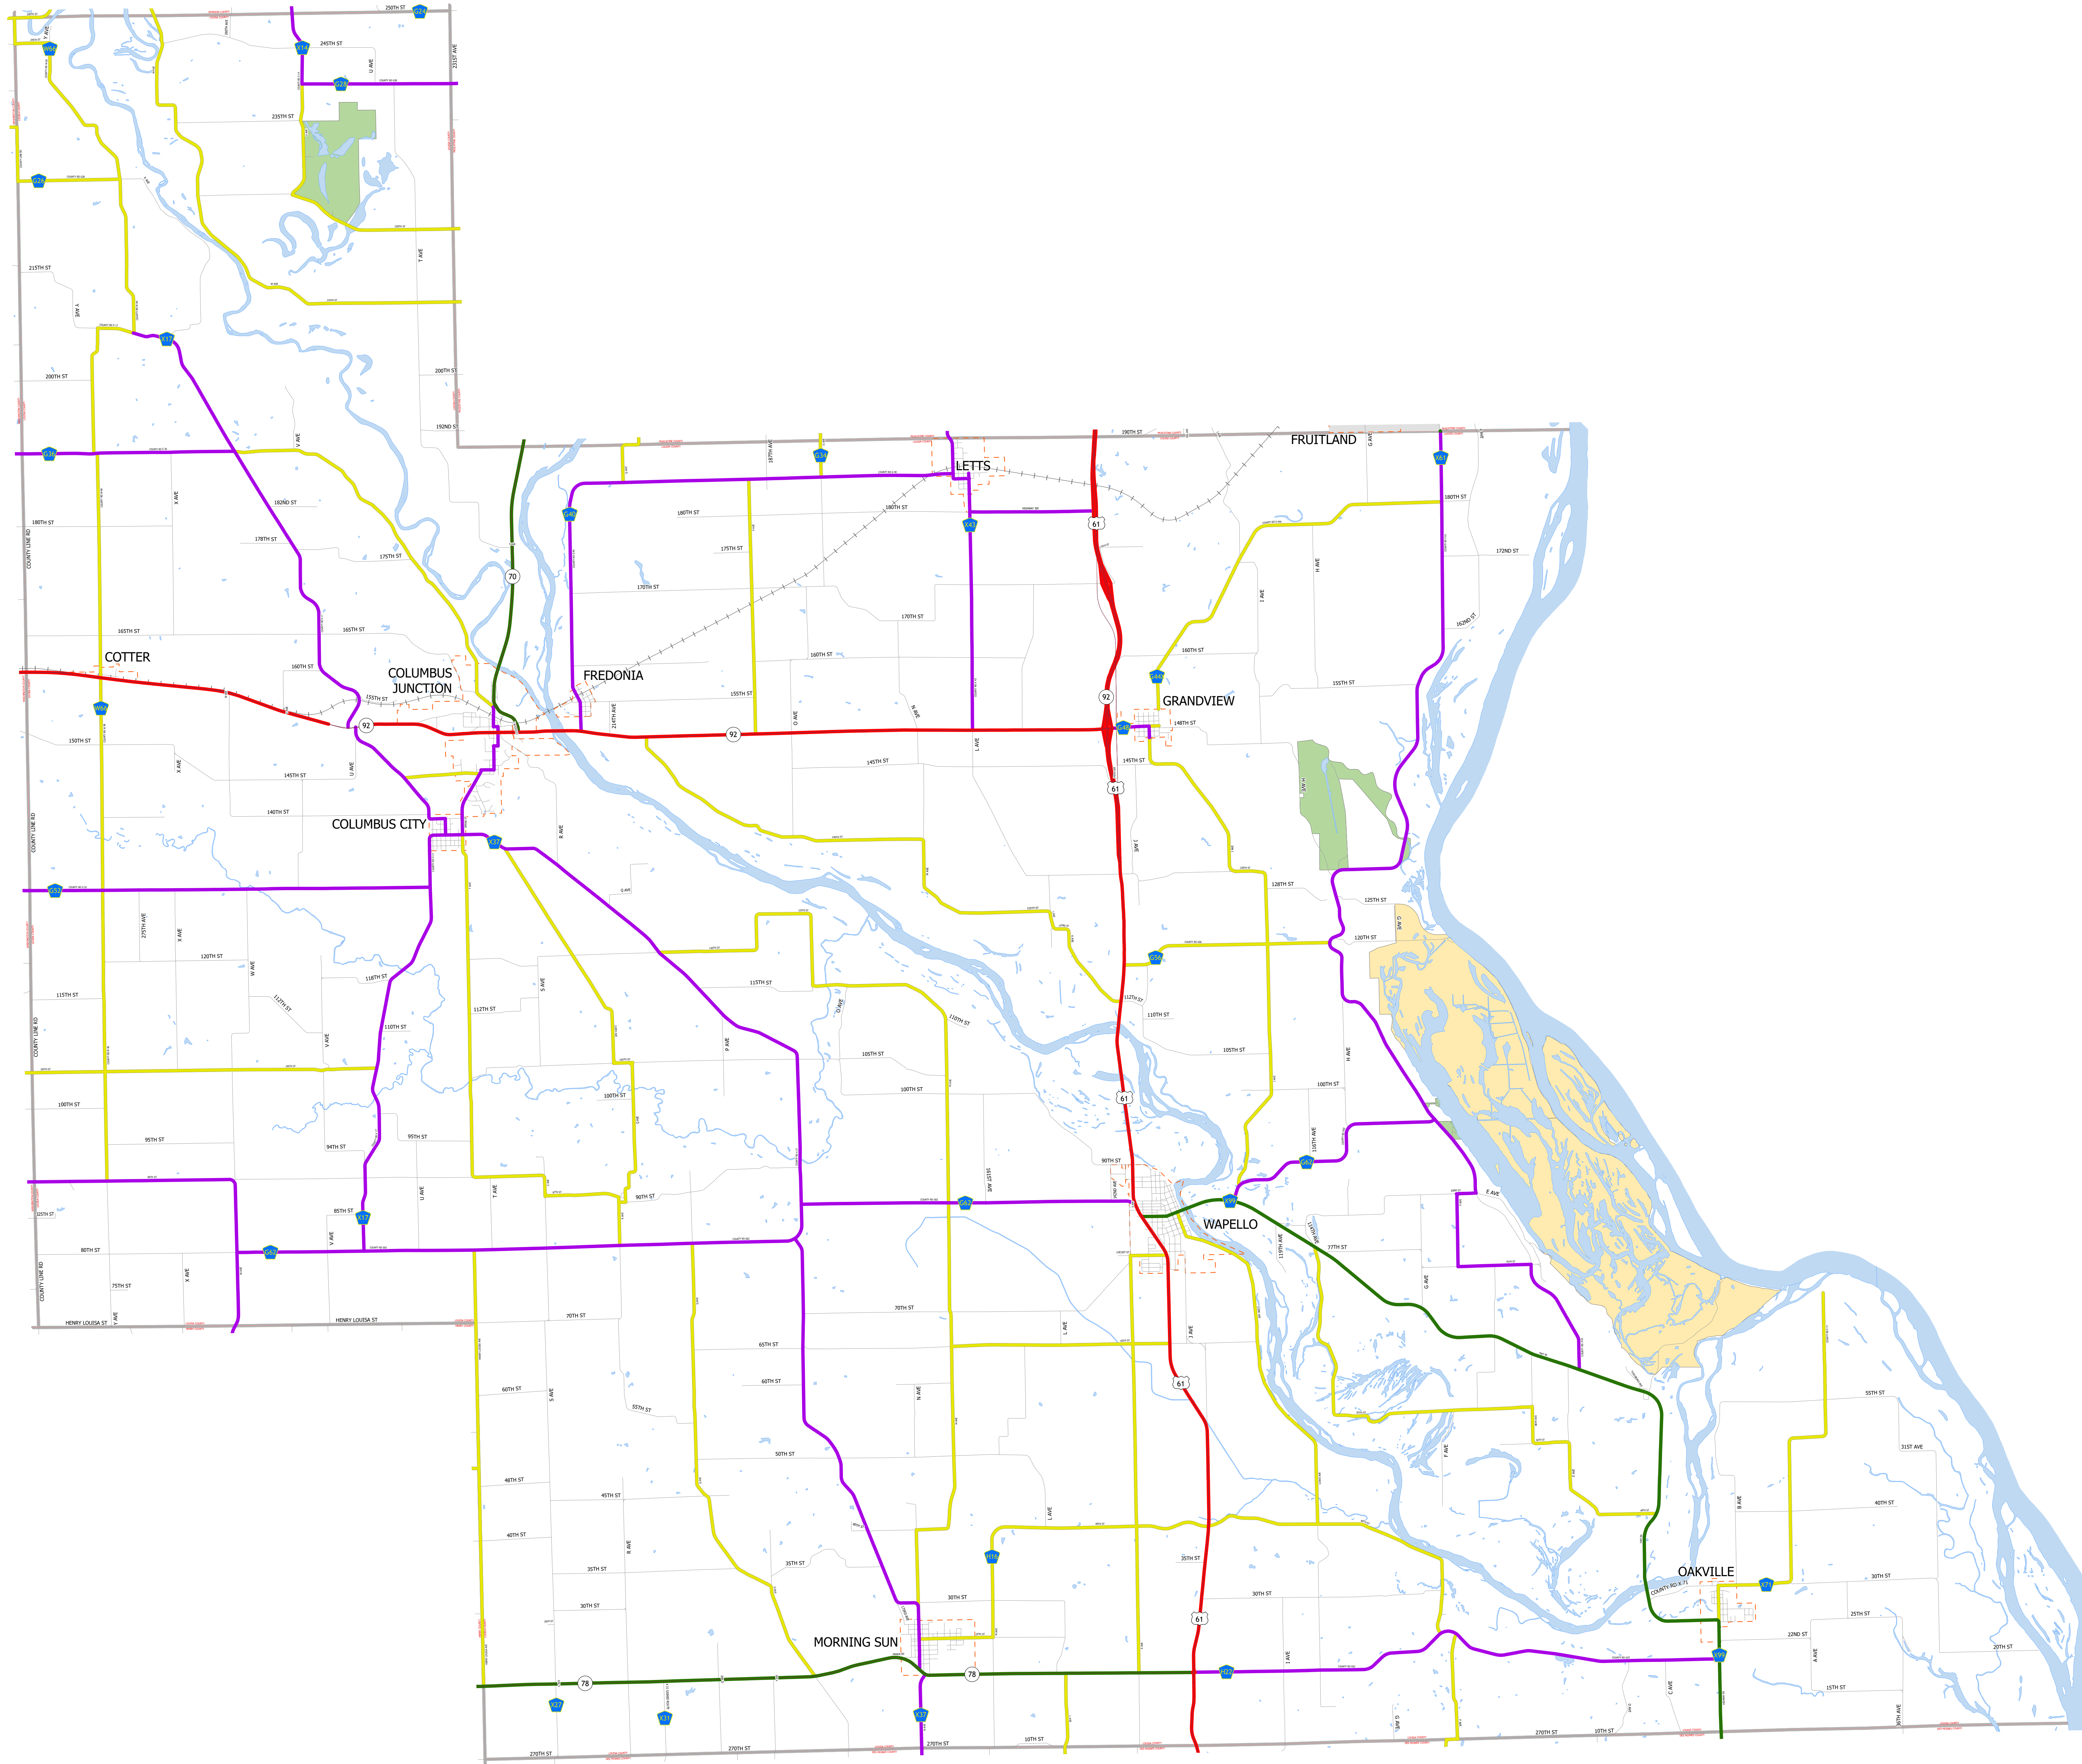

Louisa County IOWA

2/3/2026

- Interstate
- Other Principal Arterial
- Minor Arterial
- Major Collector
- Minor Collector
- Local Roads
- Corporate Limits
- Rail Lines
- State Parks
- State Institutions
- Federal Land
- County Borders
- Urban Areas

FUTURE CLASSIFIED ROUTES SHOWN AS DASHED LINES

58