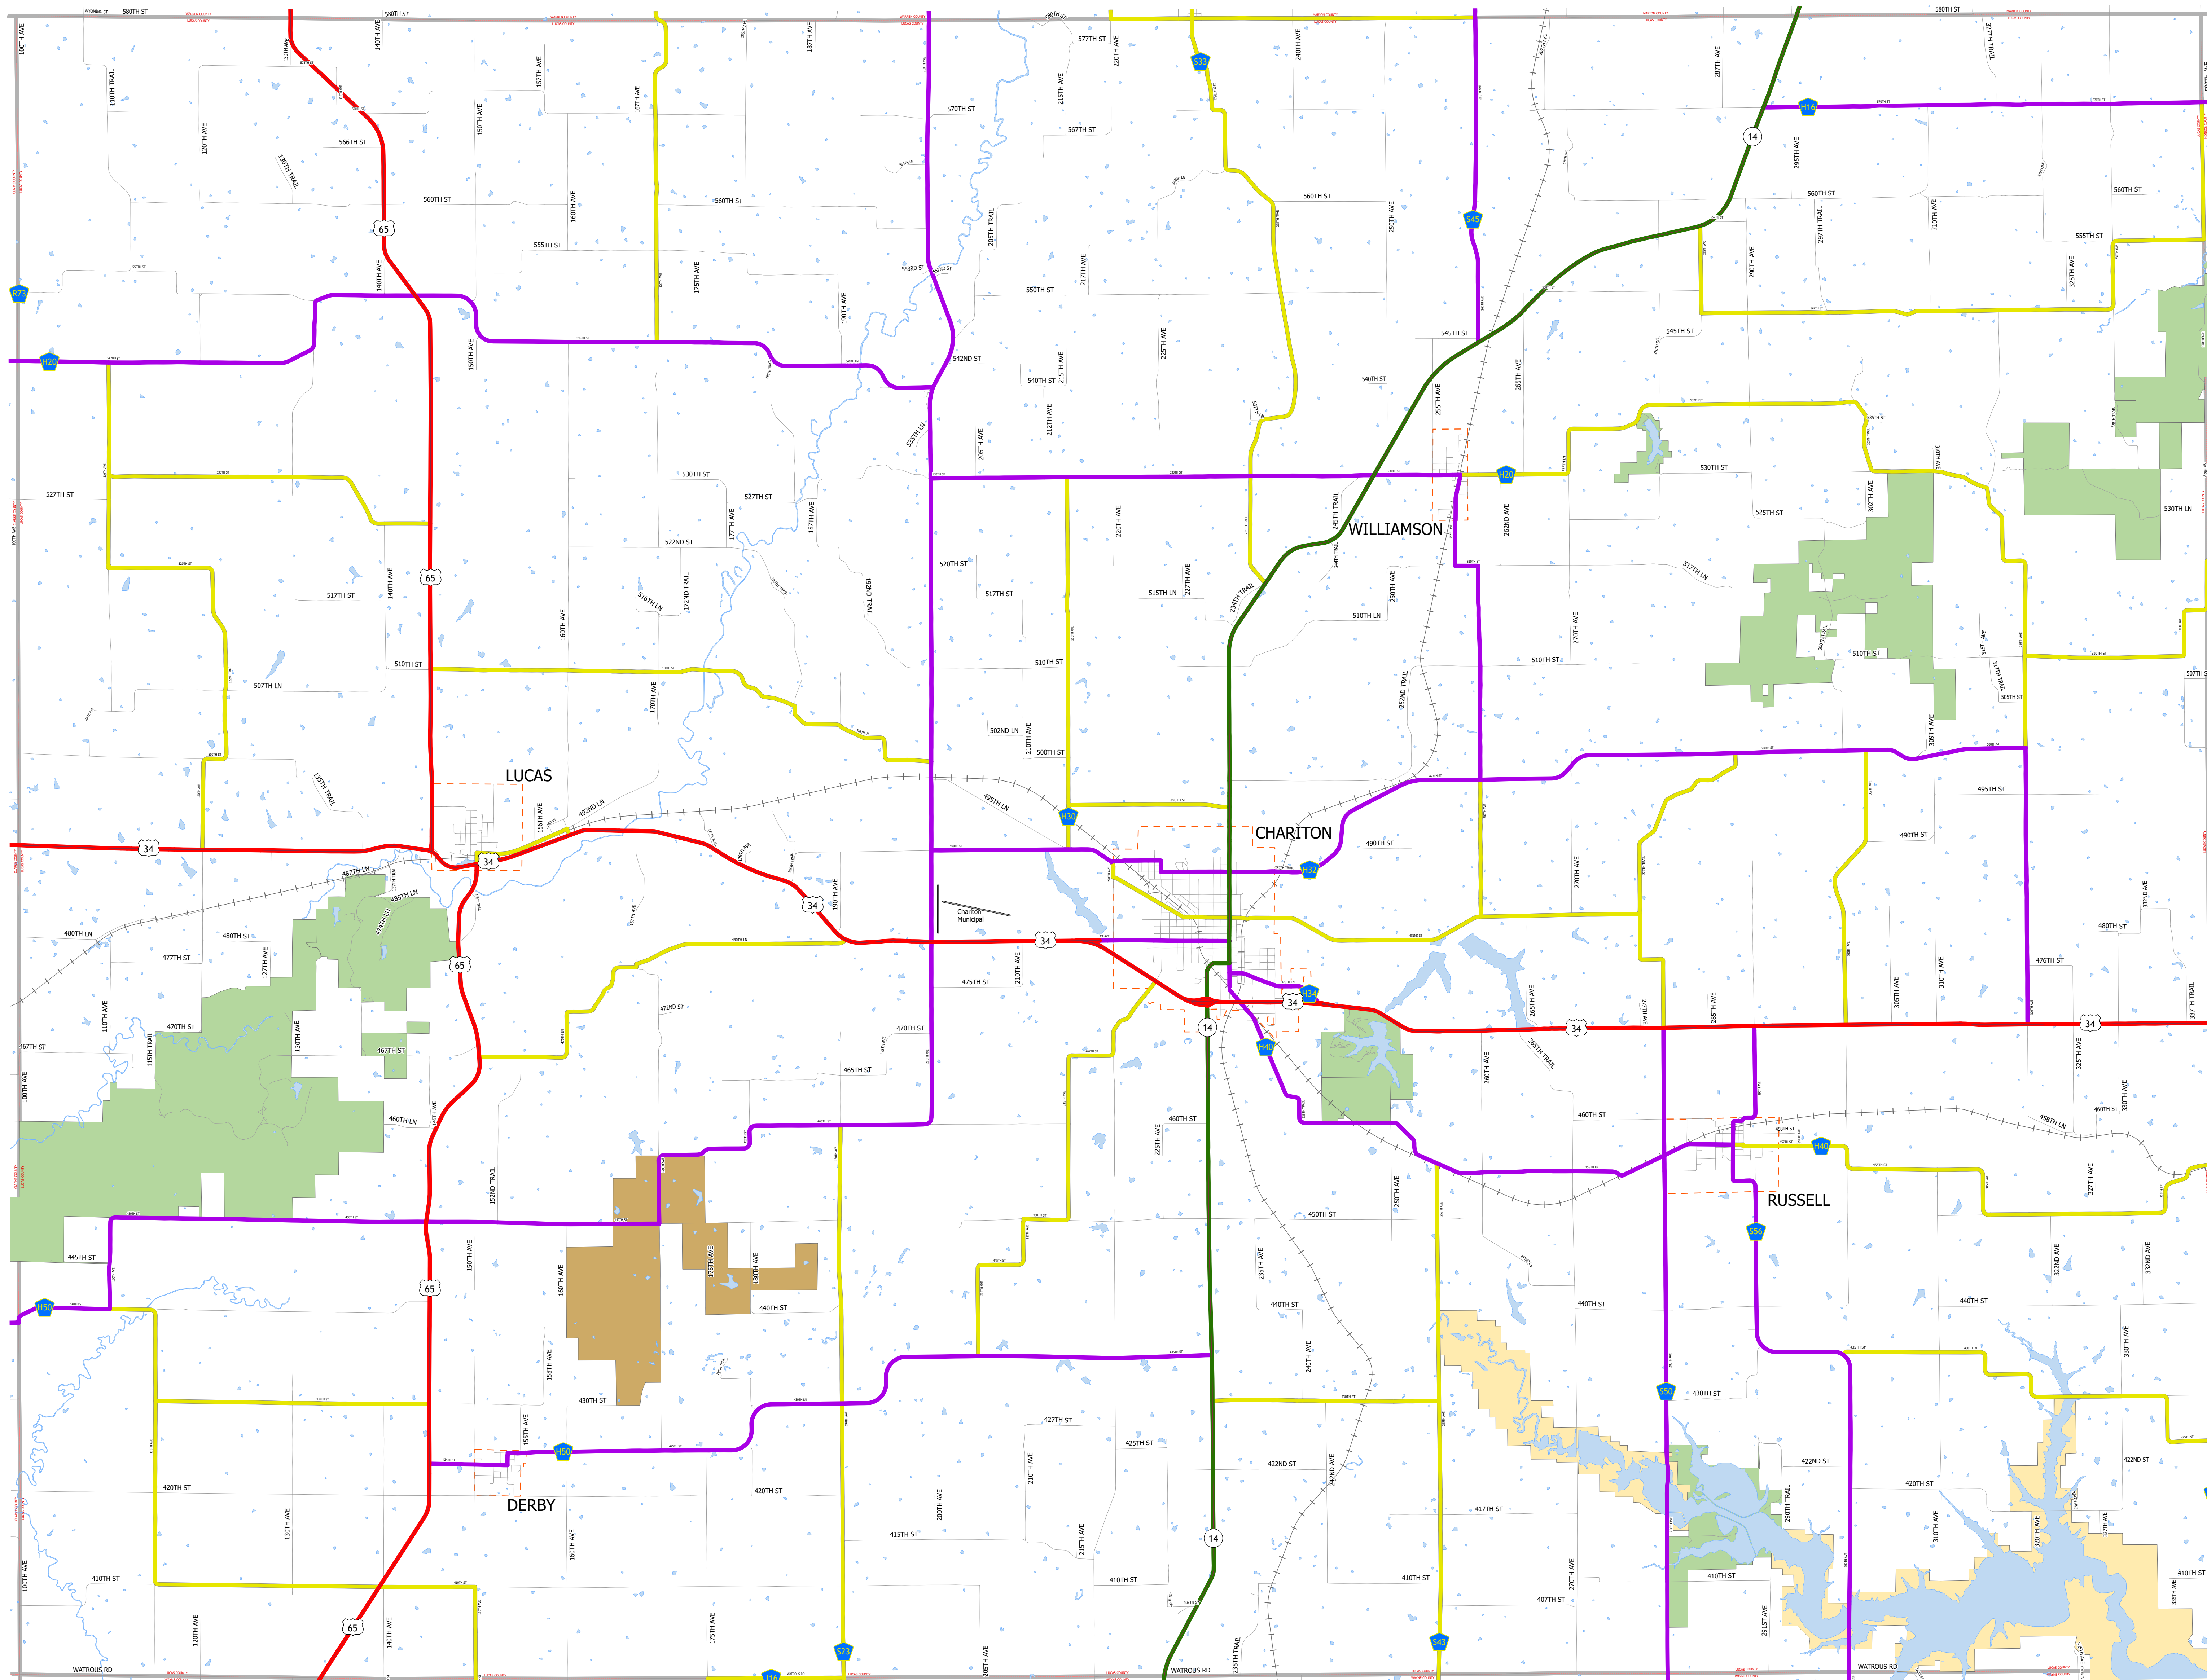

Lucas County IOWA

2/3/2026

- Interstate
- Other Principal Arterial
- Minor Arterial
- Major Collector
- Minor Collector
- Local Roads
- Corporate Limits
- Rail Lines
- State Parks
- State Institutions
- Federal Land
- County Borders
- Urban Areas

FUTURE CLASSIFIED ROUTES SHOWN AS DASHED LINES

59