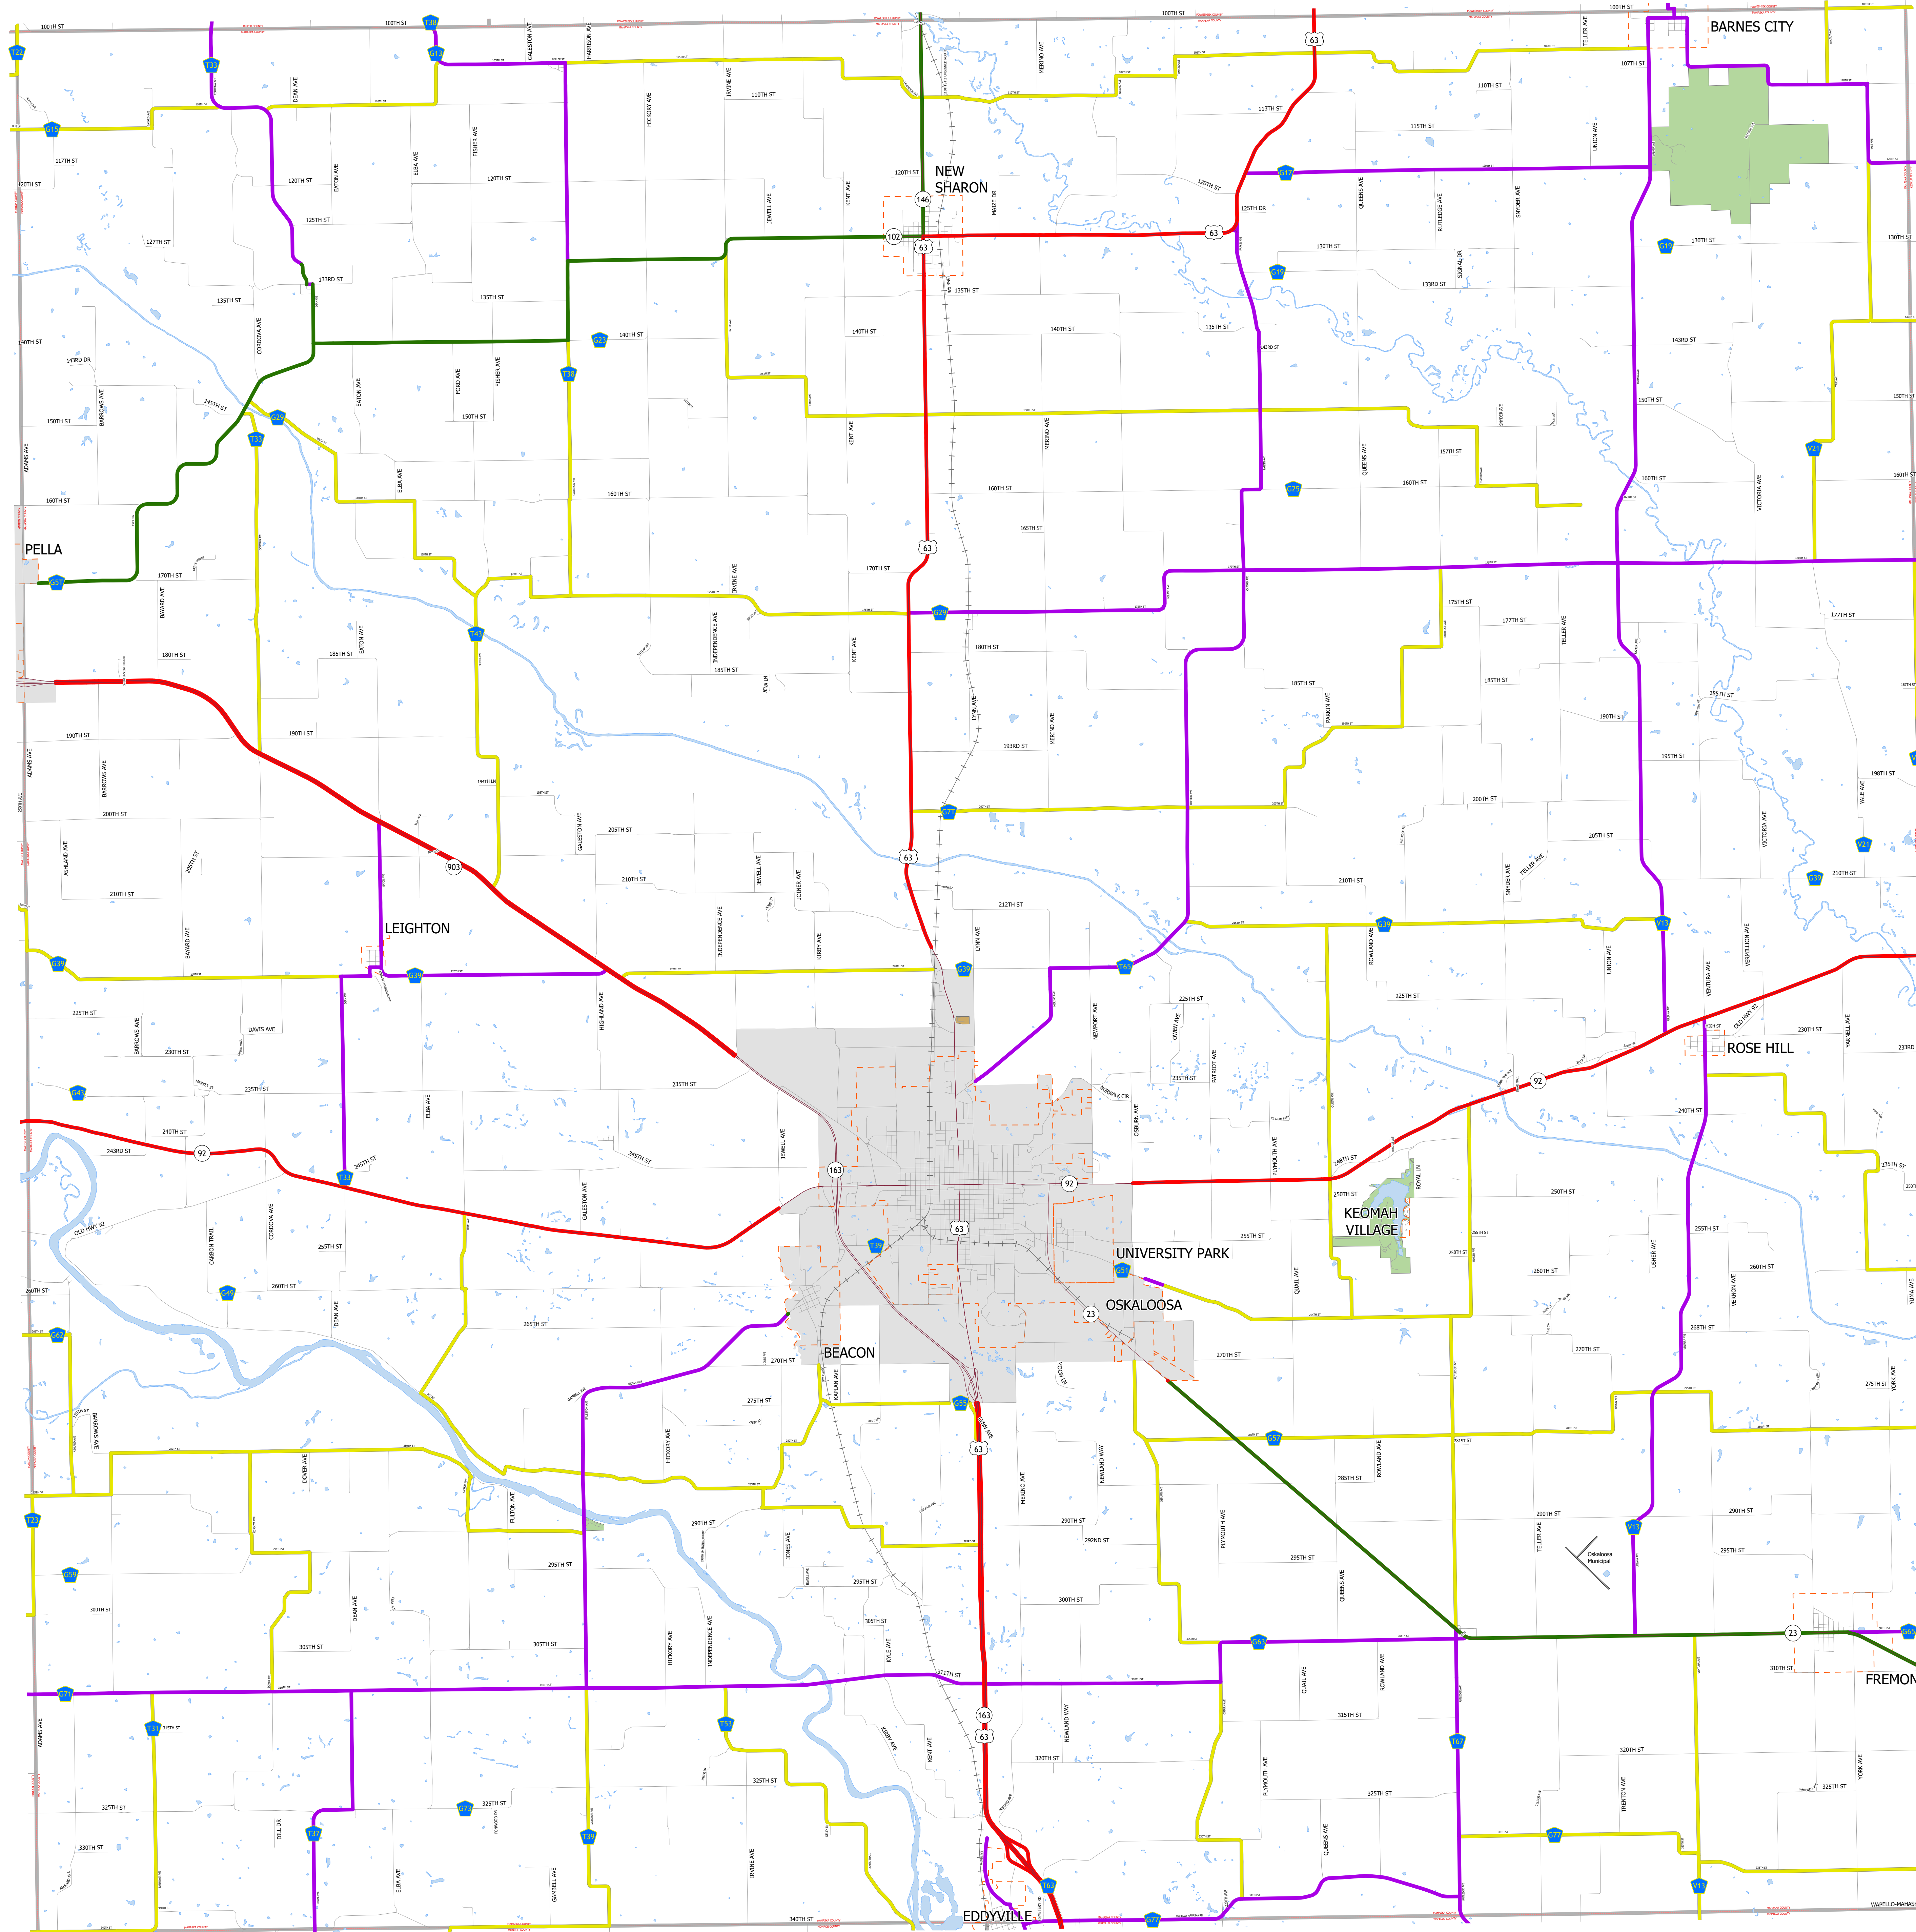

Mahaska County IOWA

2/3/2026

-  Interstate
-  Other Principal Arterial
-  Minor Arterial
-  Major Collector
-  Minor Collector
-  Local Roads
-  Corporate Limits
-  Rail Lines
-  State Parks
-  State Institutions
-  Federal Land
-  County Borders
-  Urban Areas

FUTURE CLASSIFIED ROUTES SHOWN AS DASHED LINES

62