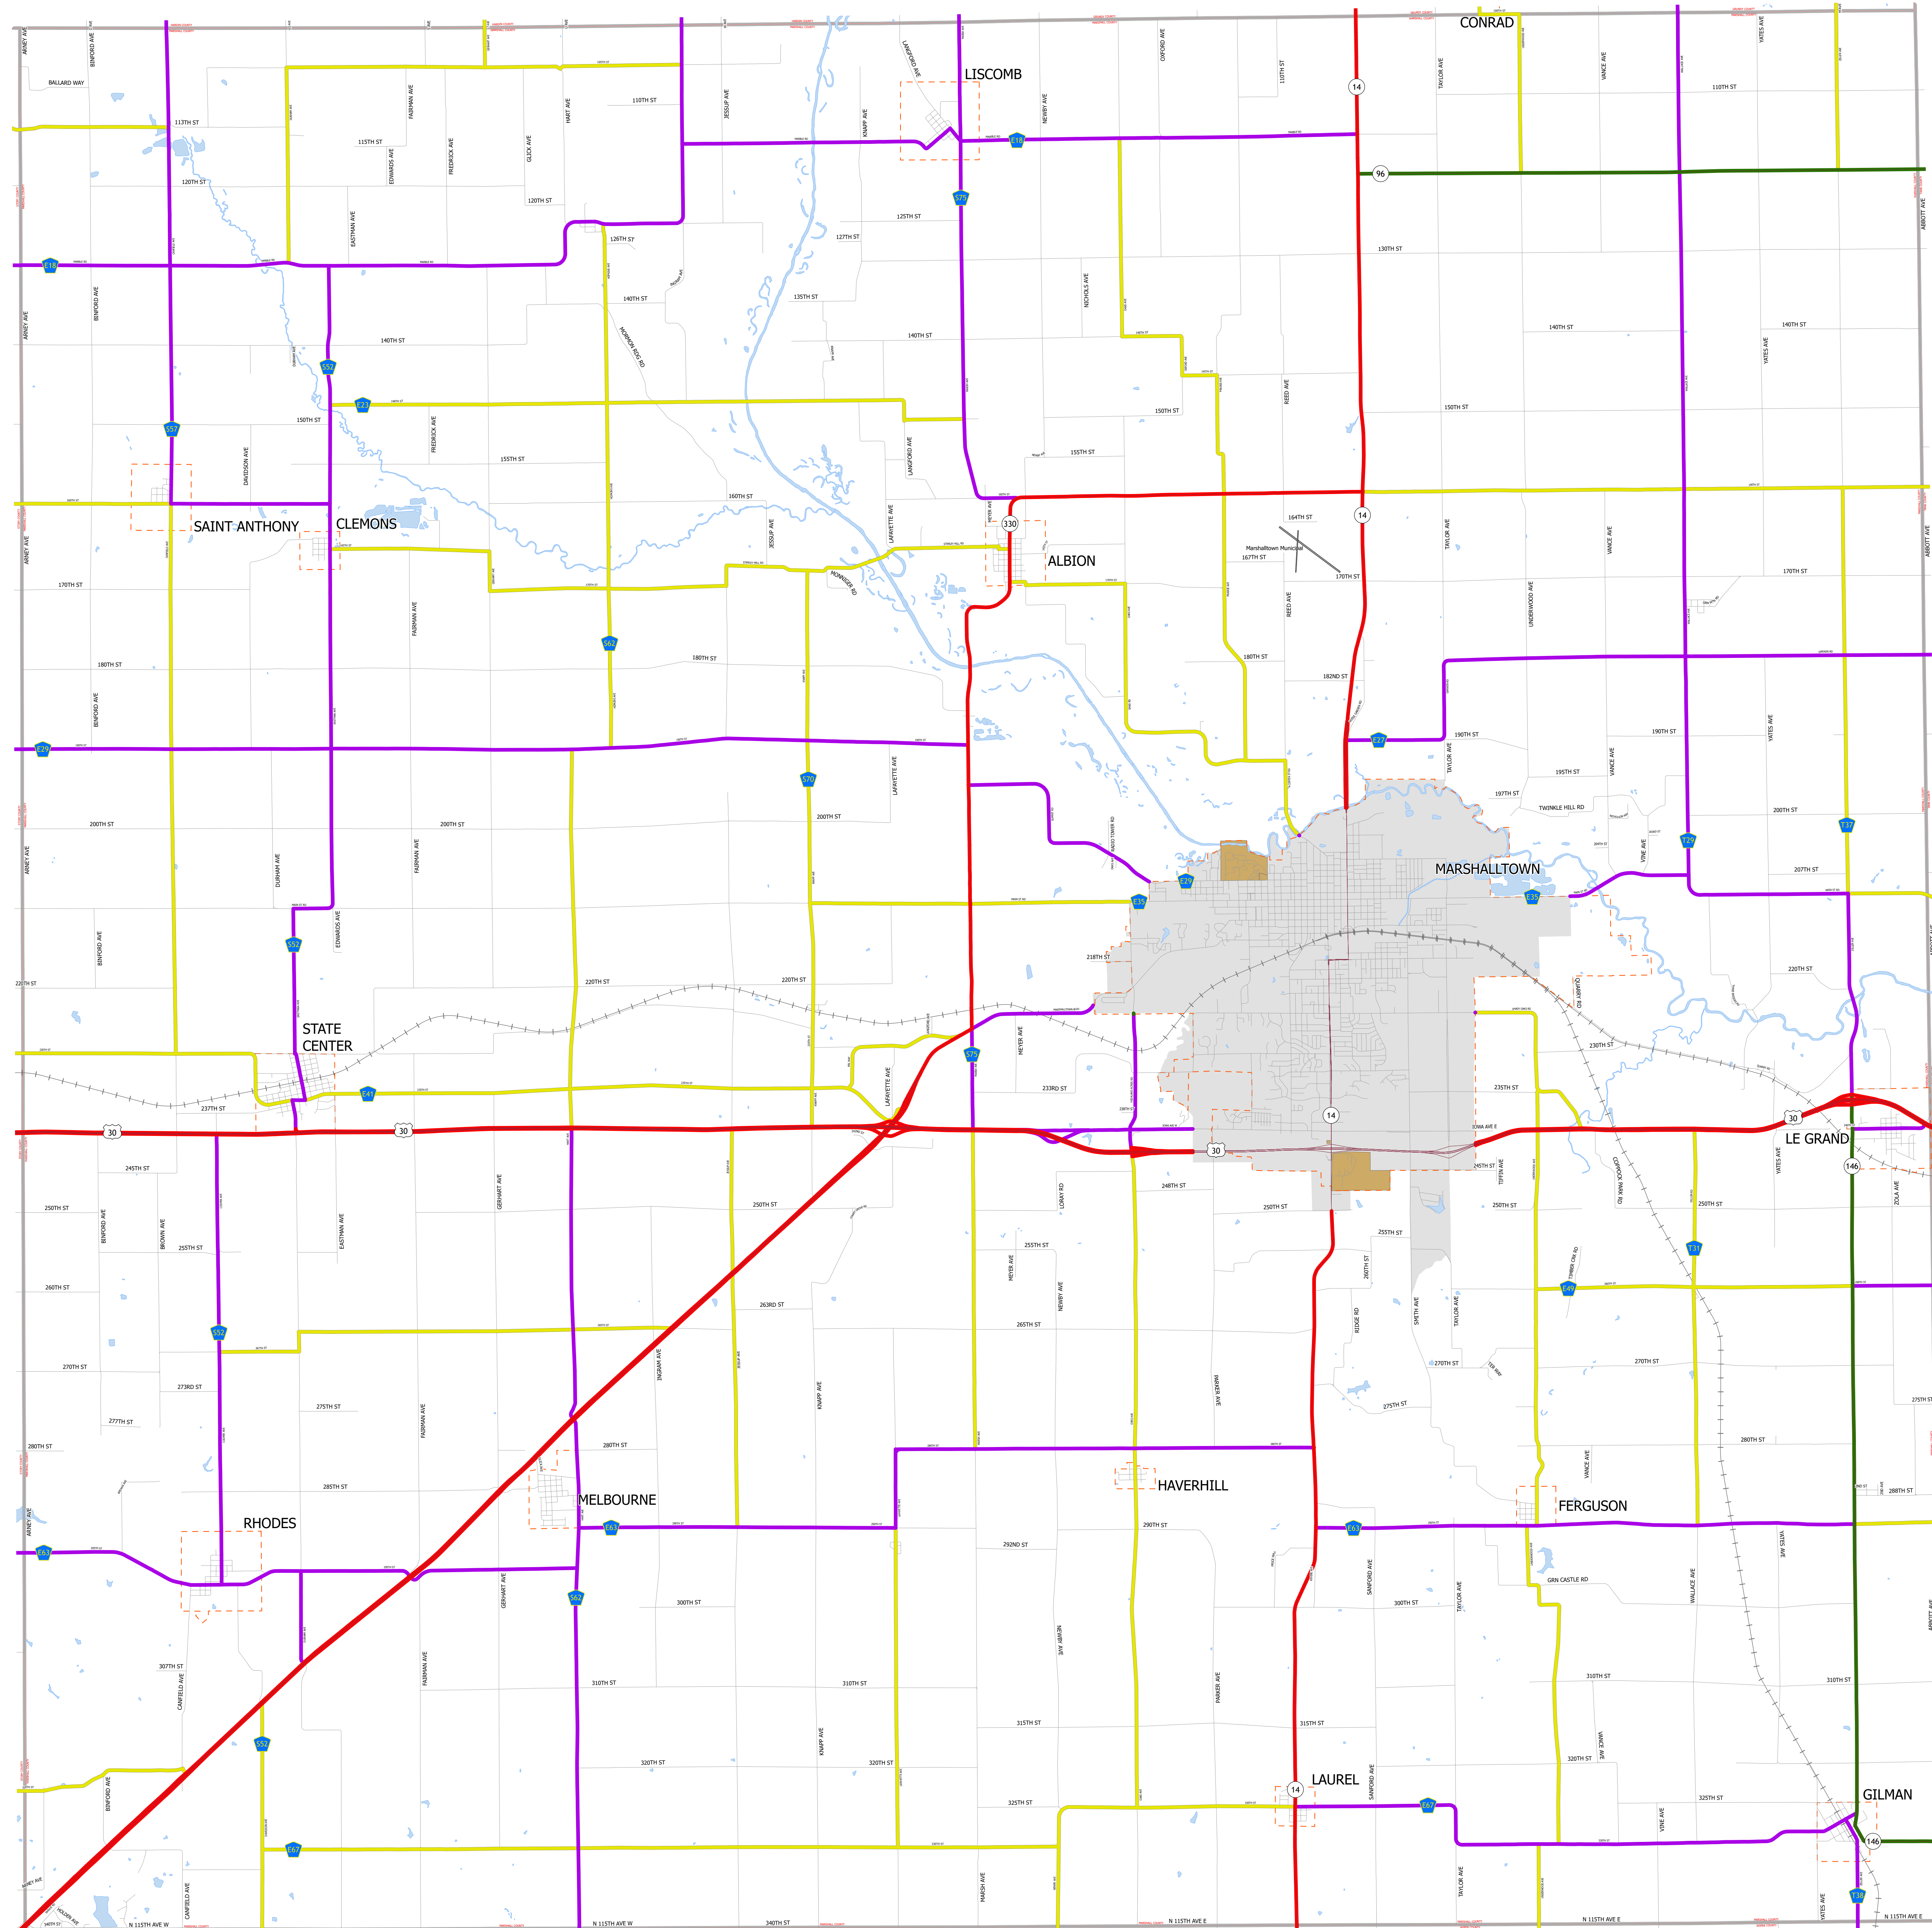

# Marshall County IOWA

2/3/2026

-  Interstate
-  Other Principal Arterial
-  Minor Arterial
-  Major Collector
-  Minor Collector
-  Local Roads
-  Corporate Limits
-  Rail Lines
-  State Parks
-  State Institutions
-  Federal Land
-  County Borders
-  Urban Areas

FUTURE CLASSIFIED ROUTES SHOWN AS DASHED LINES

64