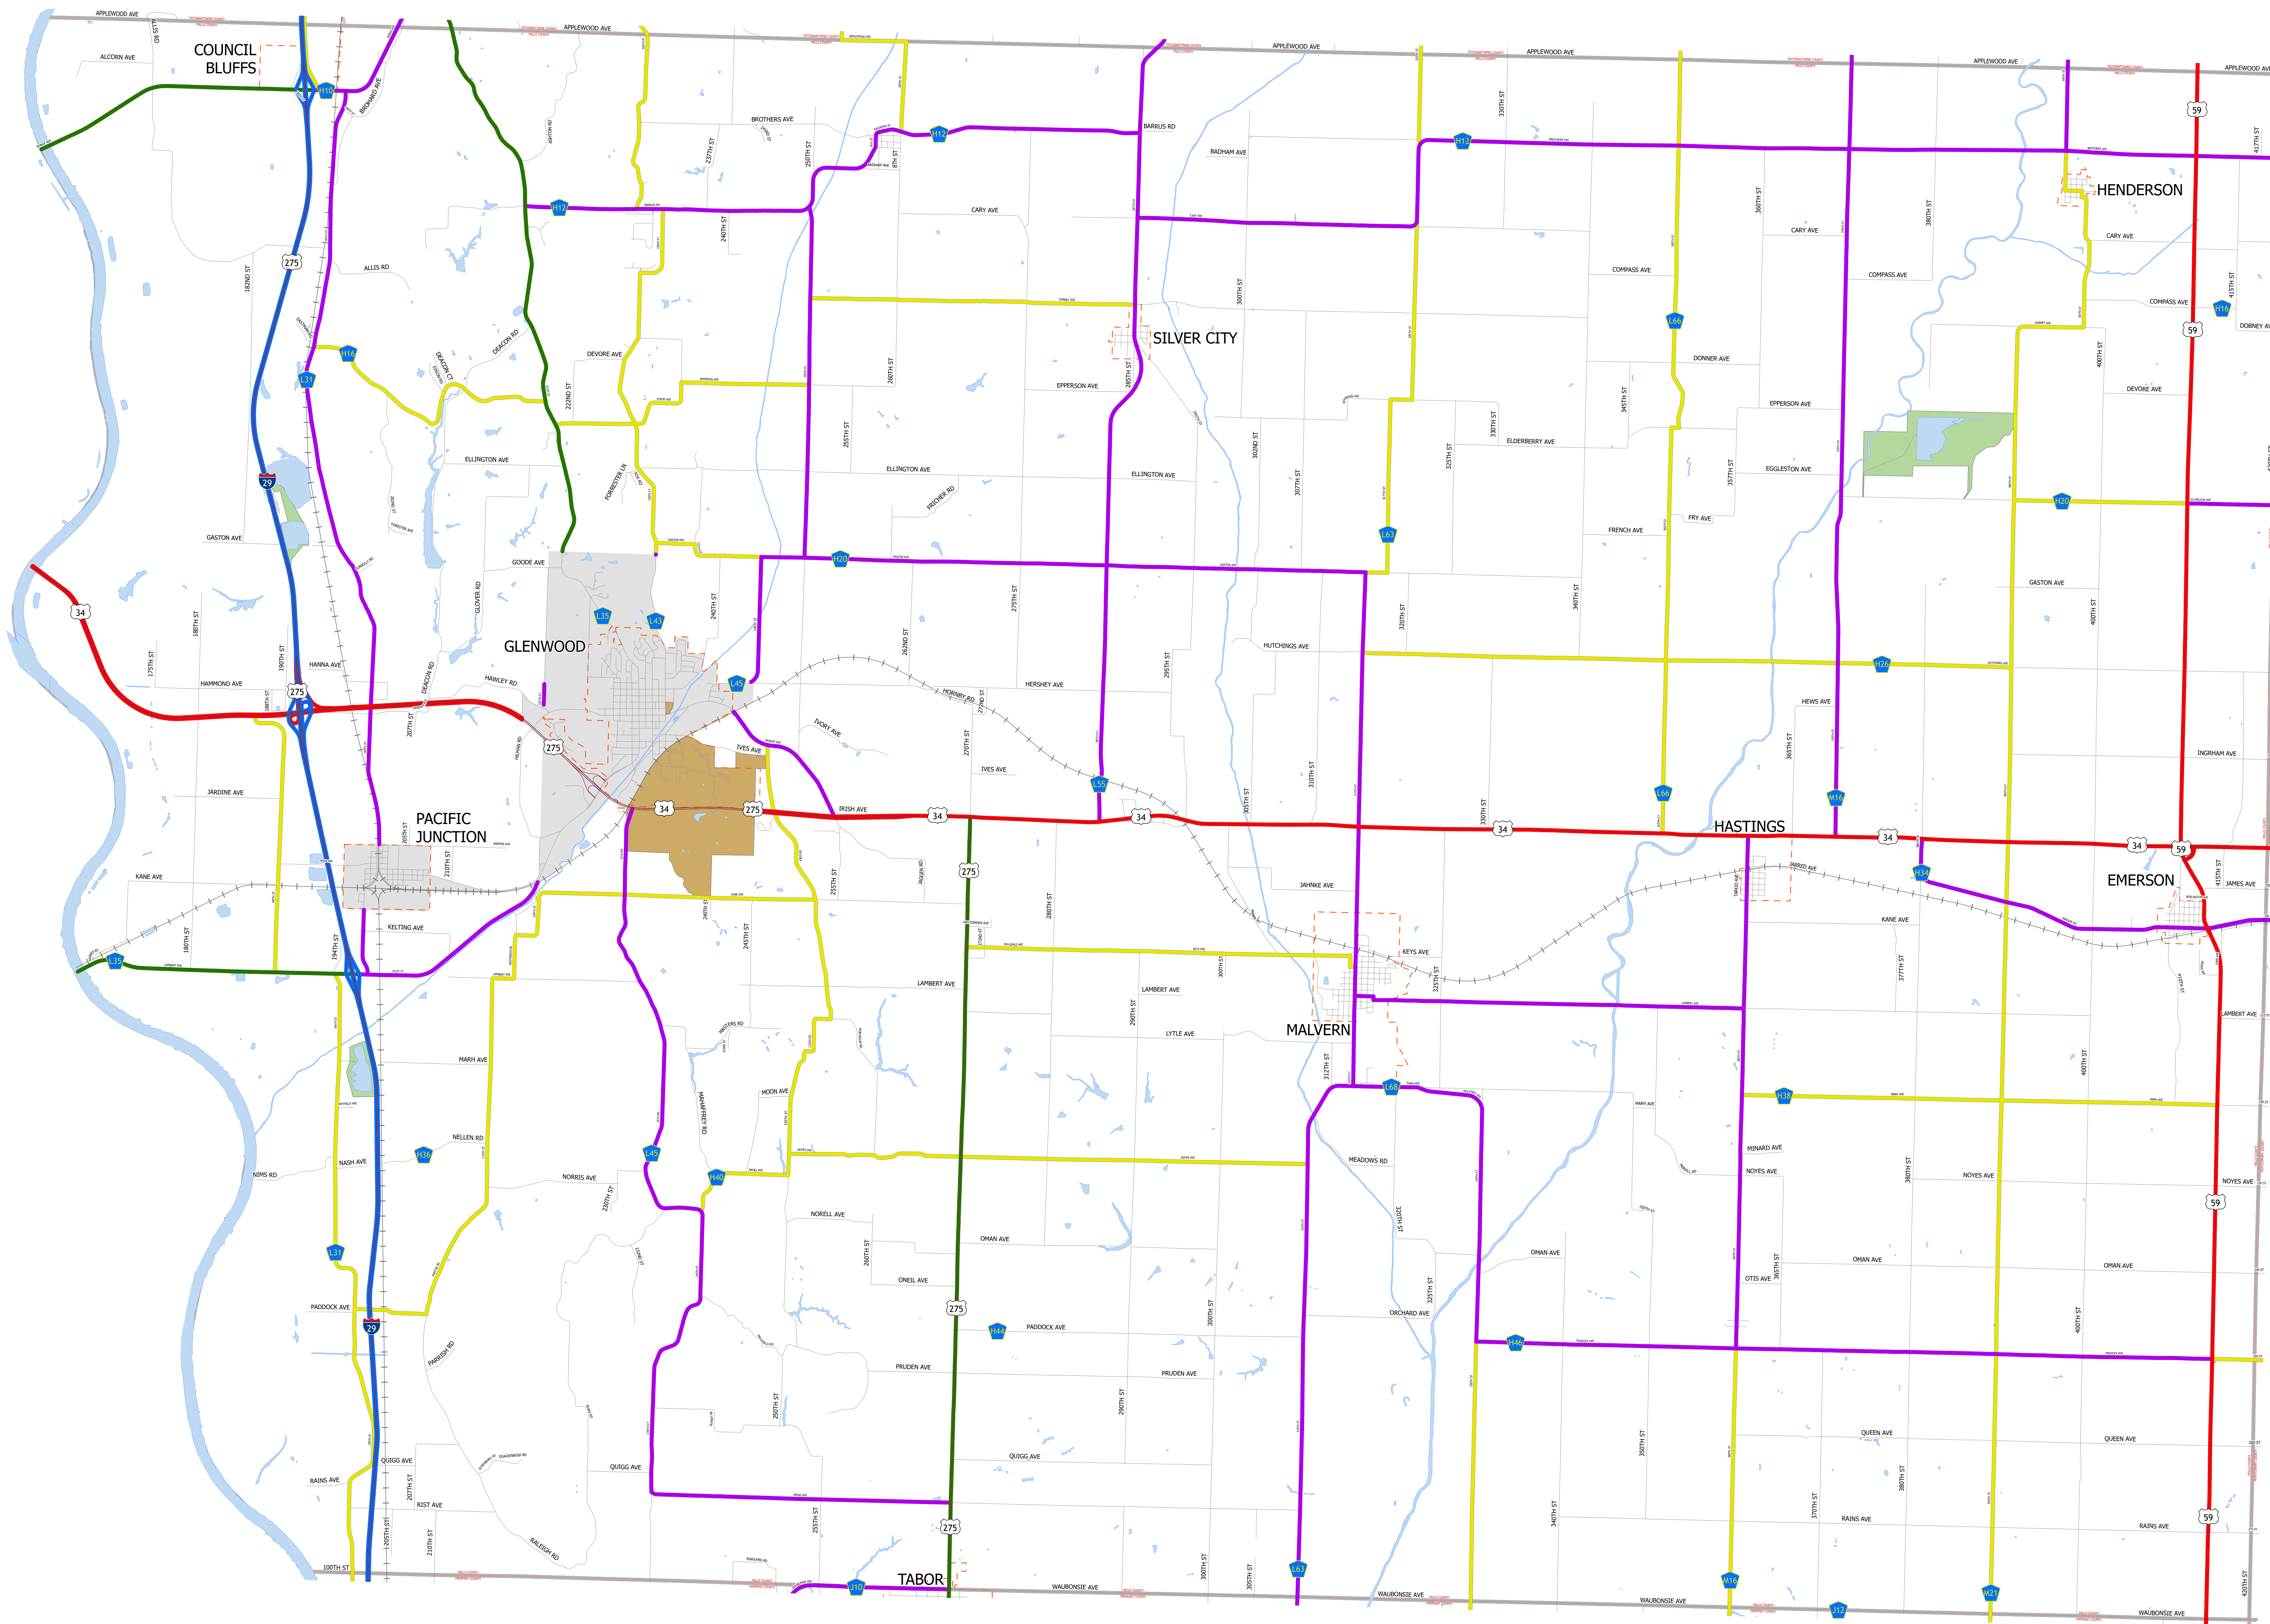

Mills County IOWA

2/3/2026

-  Interstate
-  Other Principal Arterial
-  Minor Arterial
-  Major Collector
-  Minor Collector
-  Local Roads
-  Corporate Limits
-  Rail Lines
-  State Parks
-  State Institutions
-  Federal Land
-  County Borders
-  Urban Areas

FUTURE CLASSIFIED ROUTES SHOWN AS DASHED LINES

65