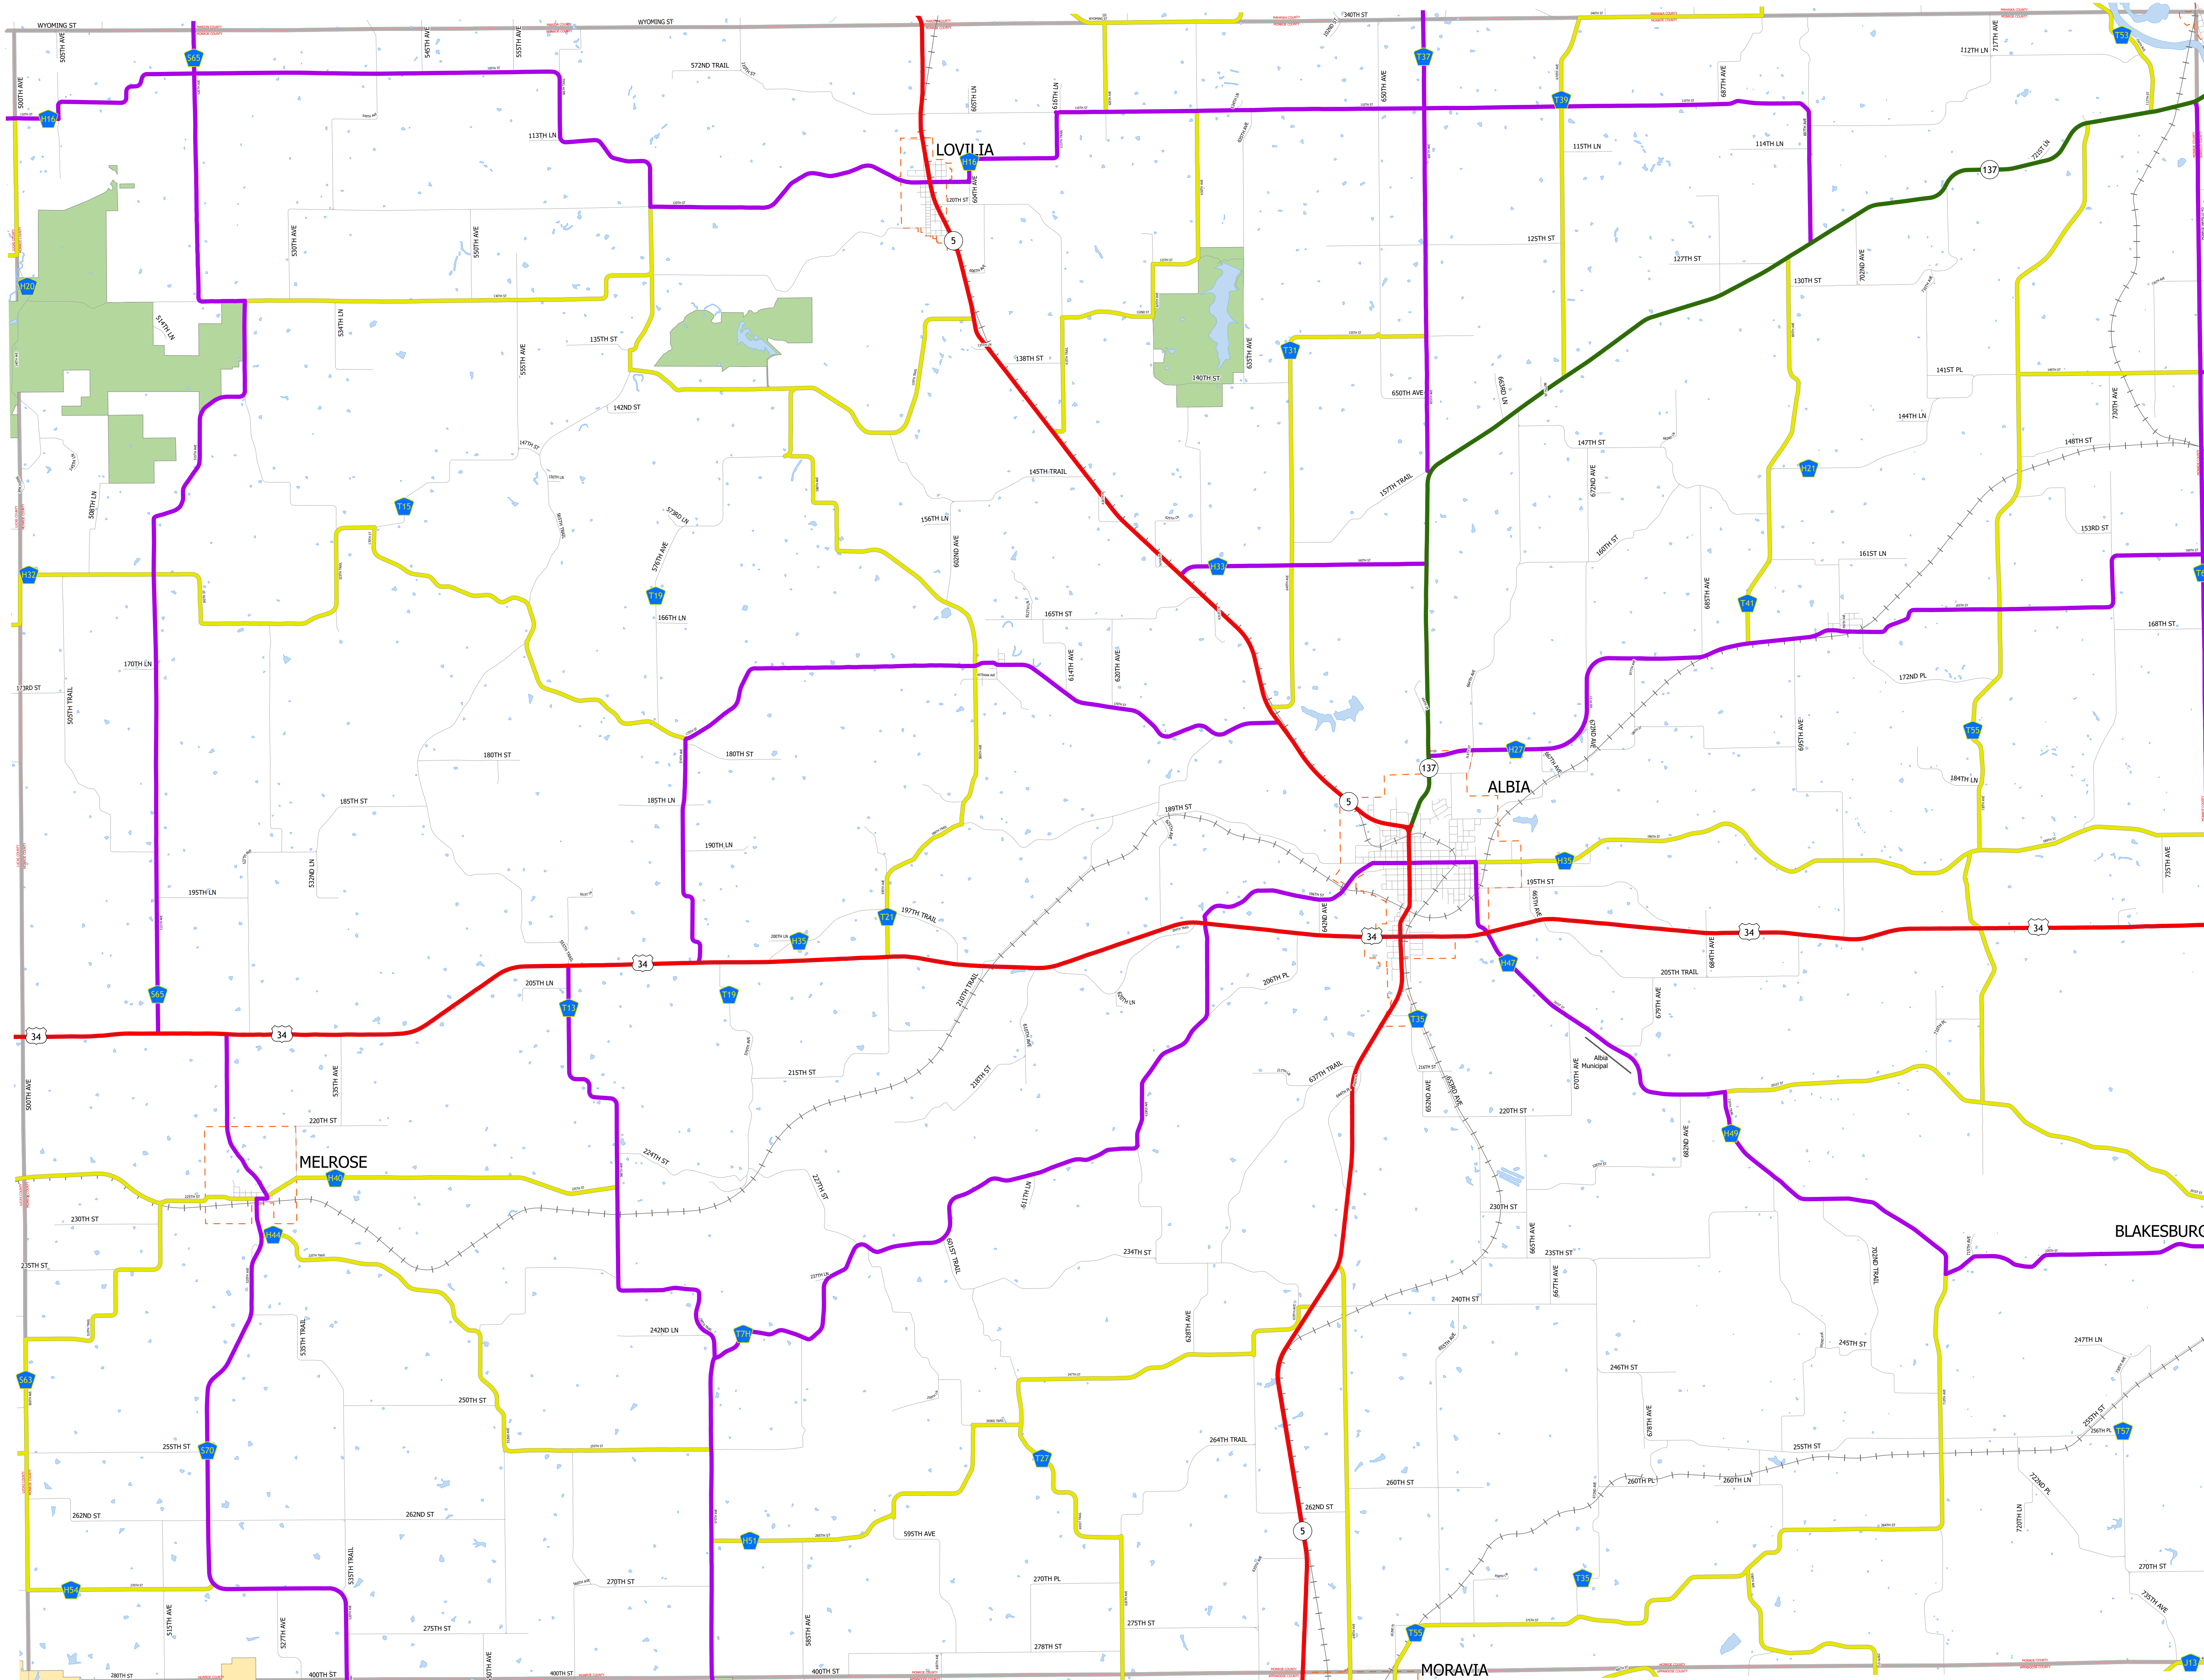

Monroe County IOWA

2/3/2026

- Interstate
- Other Principal Arterial
- Minor Arterial
- Major Collector
- Minor Collector
- Local Roads
- Corporate Limits
- Rail Lines
- State Parks
- State Institutions
- Federal Land
- County Borders
- Urban Areas

FUTURE CLASSIFIED ROUTES SHOWN AS DASHED LINES

68