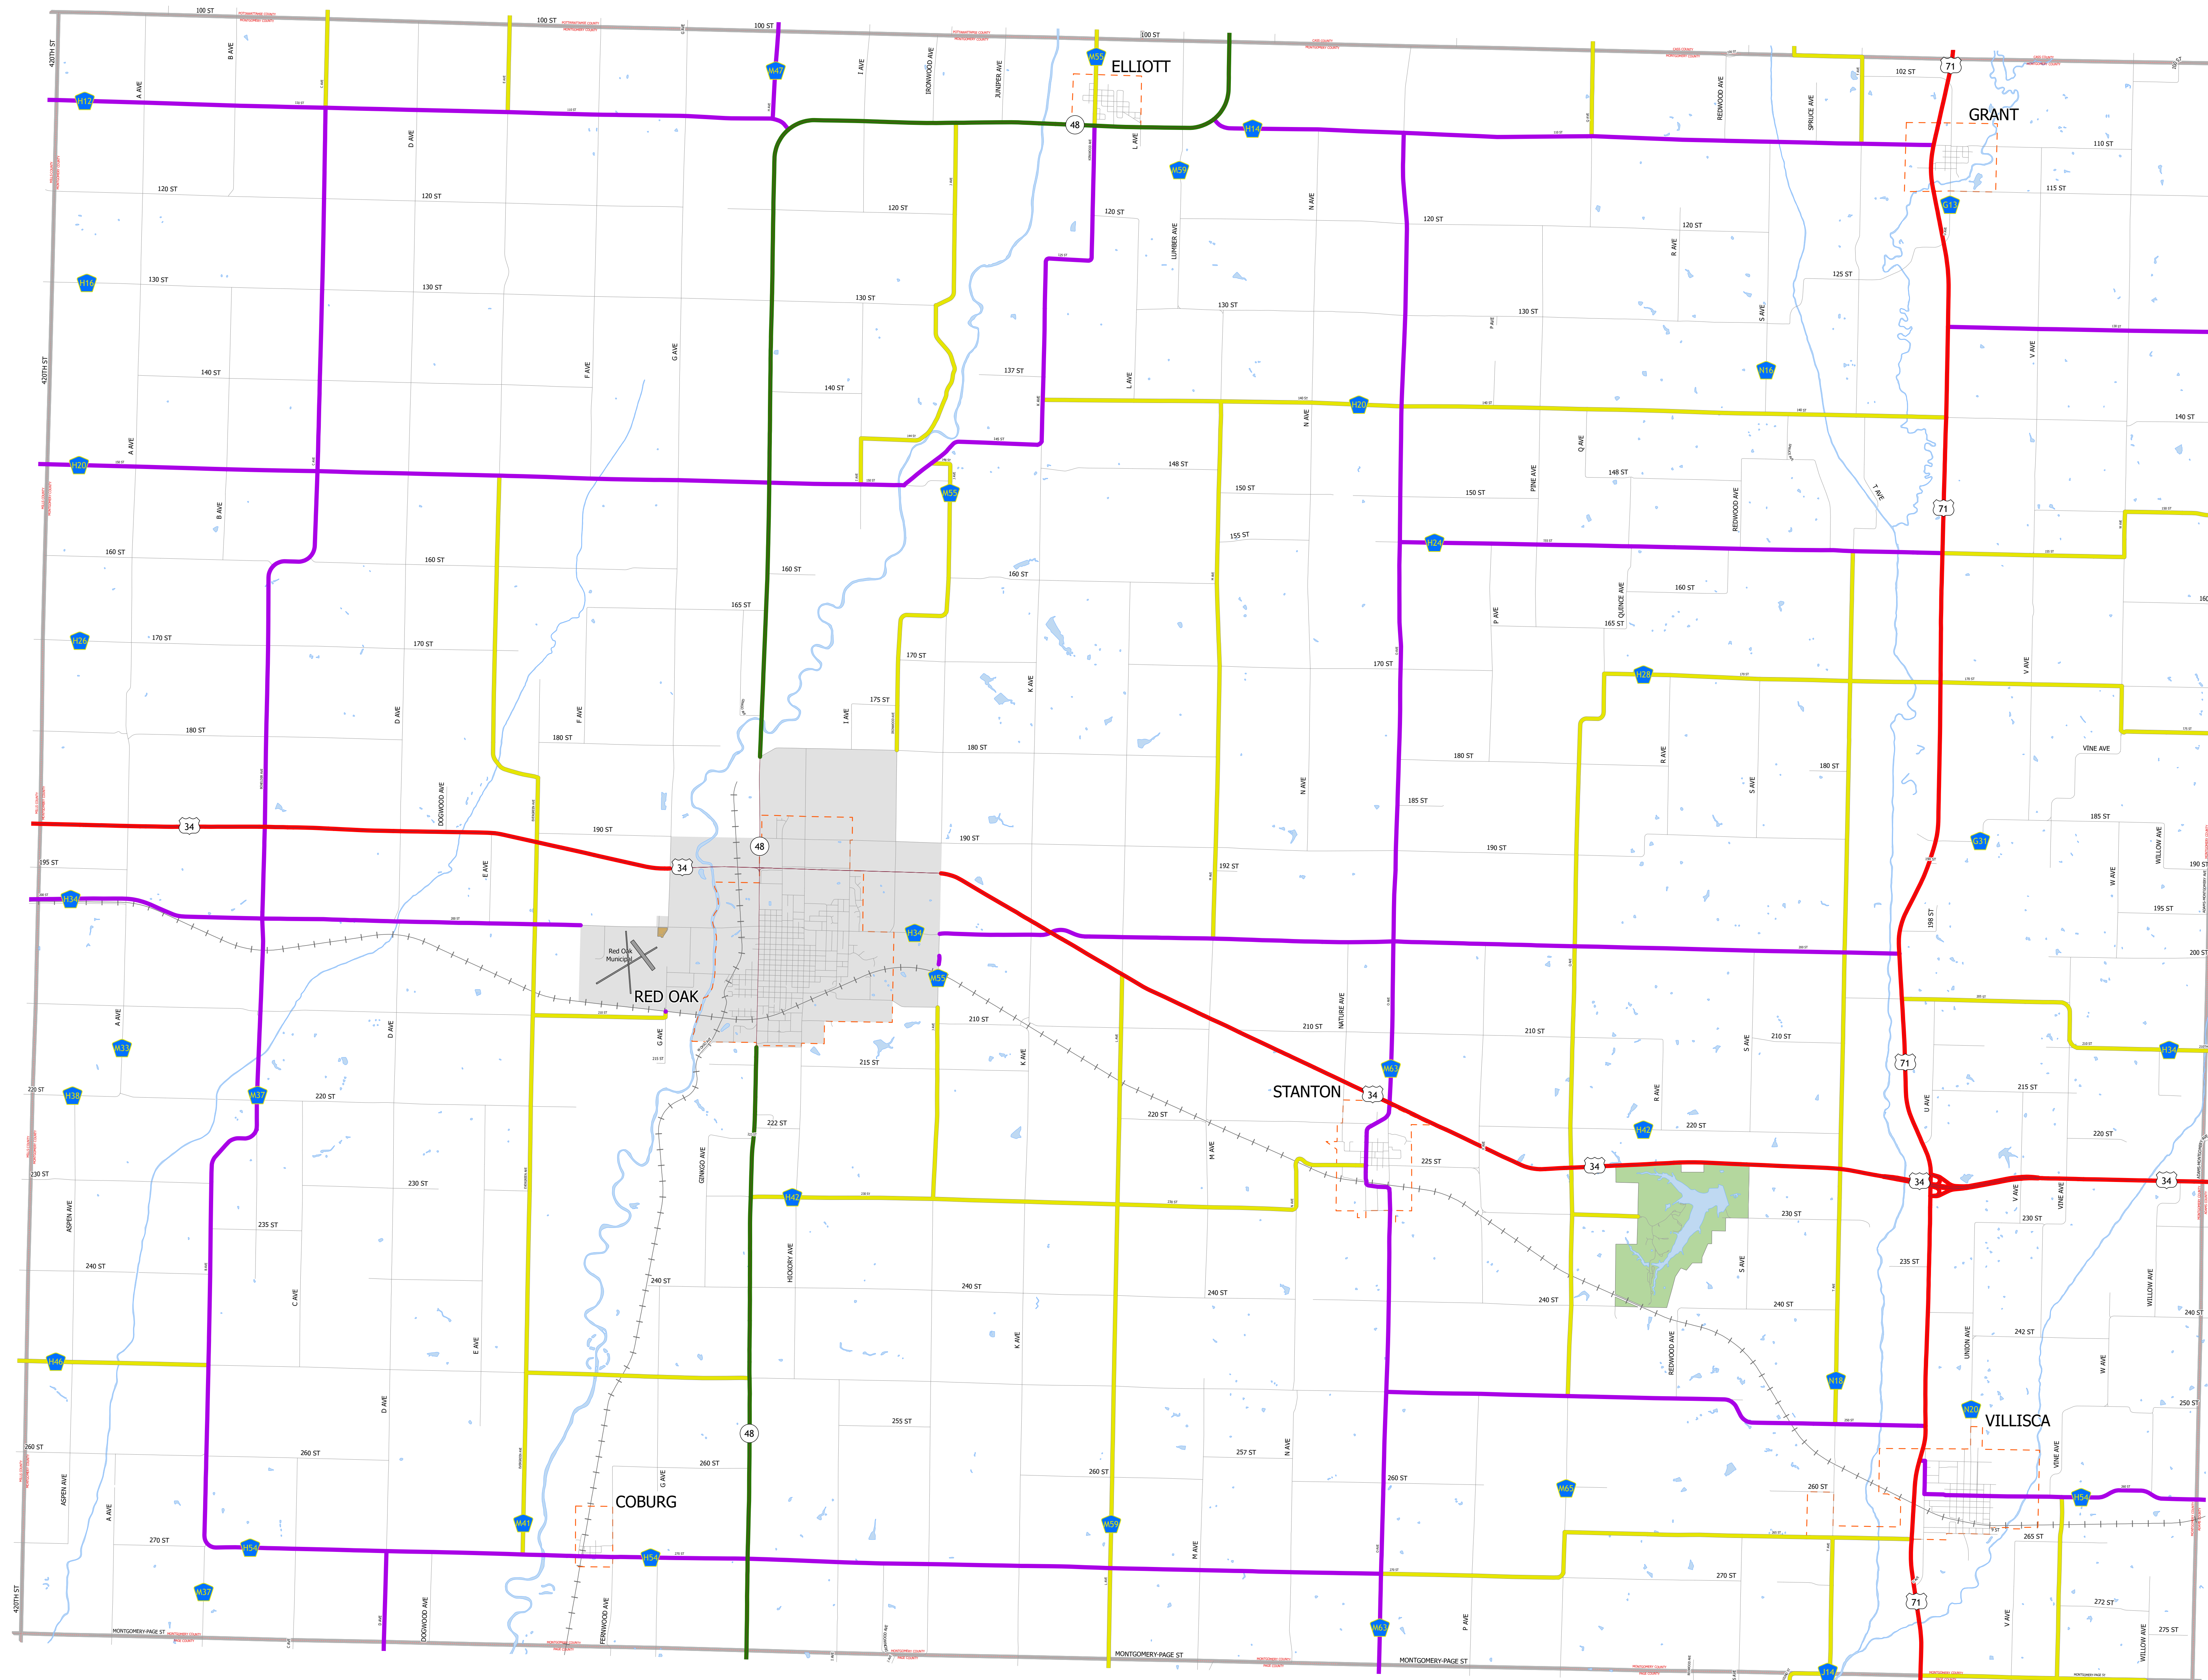

Montgomery County IOWA

2/3/2026

- Interstate
- Other Principal Arterial
- Minor Arterial
- Major Collector
- Minor Collector
- Local Roads
- Corporate Limits
- Rail Lines
- State Parks
- State Institutions
- Federal Land
- County Borders
- Urban Areas

FUTURE CLASSIFIED ROUTES SHOWN AS DASHED LINES

69