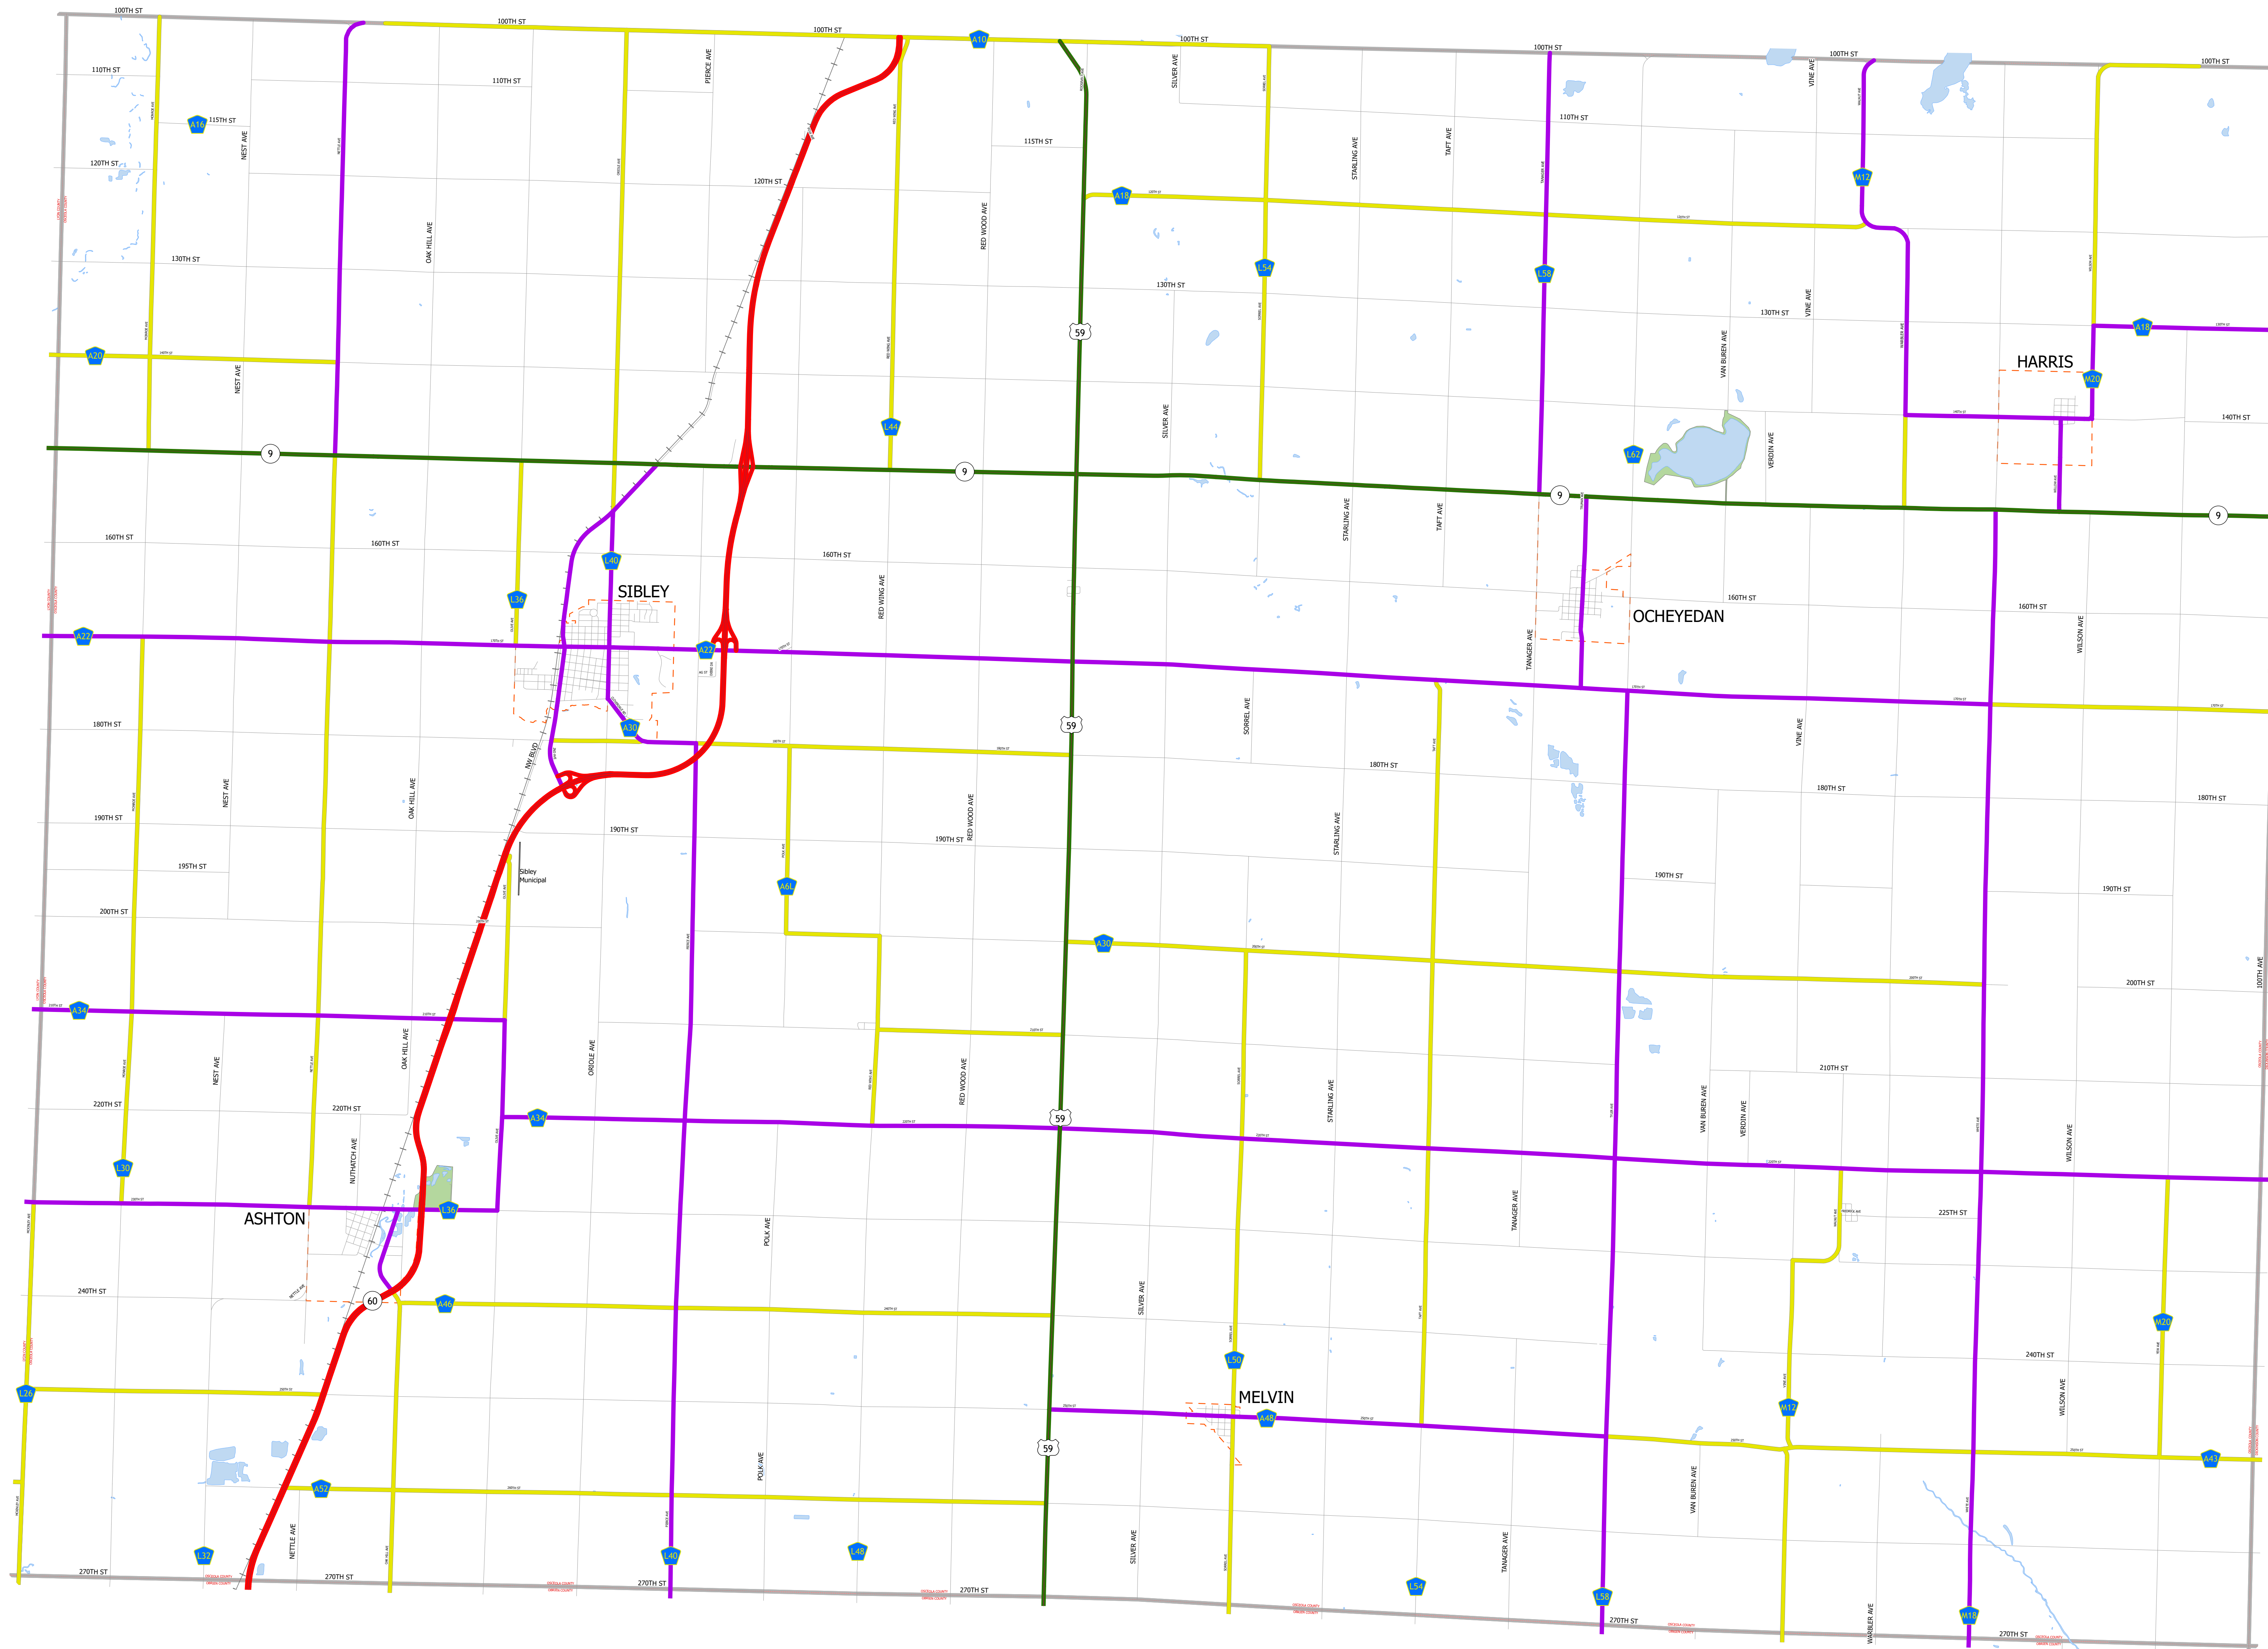

# Osceola County IOWA

2/3/2026

- Interstate
- Other Principal Arterial
- Minor Arterial
- Major Collector
- Minor Collector
- Local Roads
- Corporate Limits
- Rail Lines
- State Parks
- State Institutions
- Federal Land
- County Borders
- Urban Areas

FUTURE CLASSIFIED ROUTES SHOWN AS DASHED LINES

72