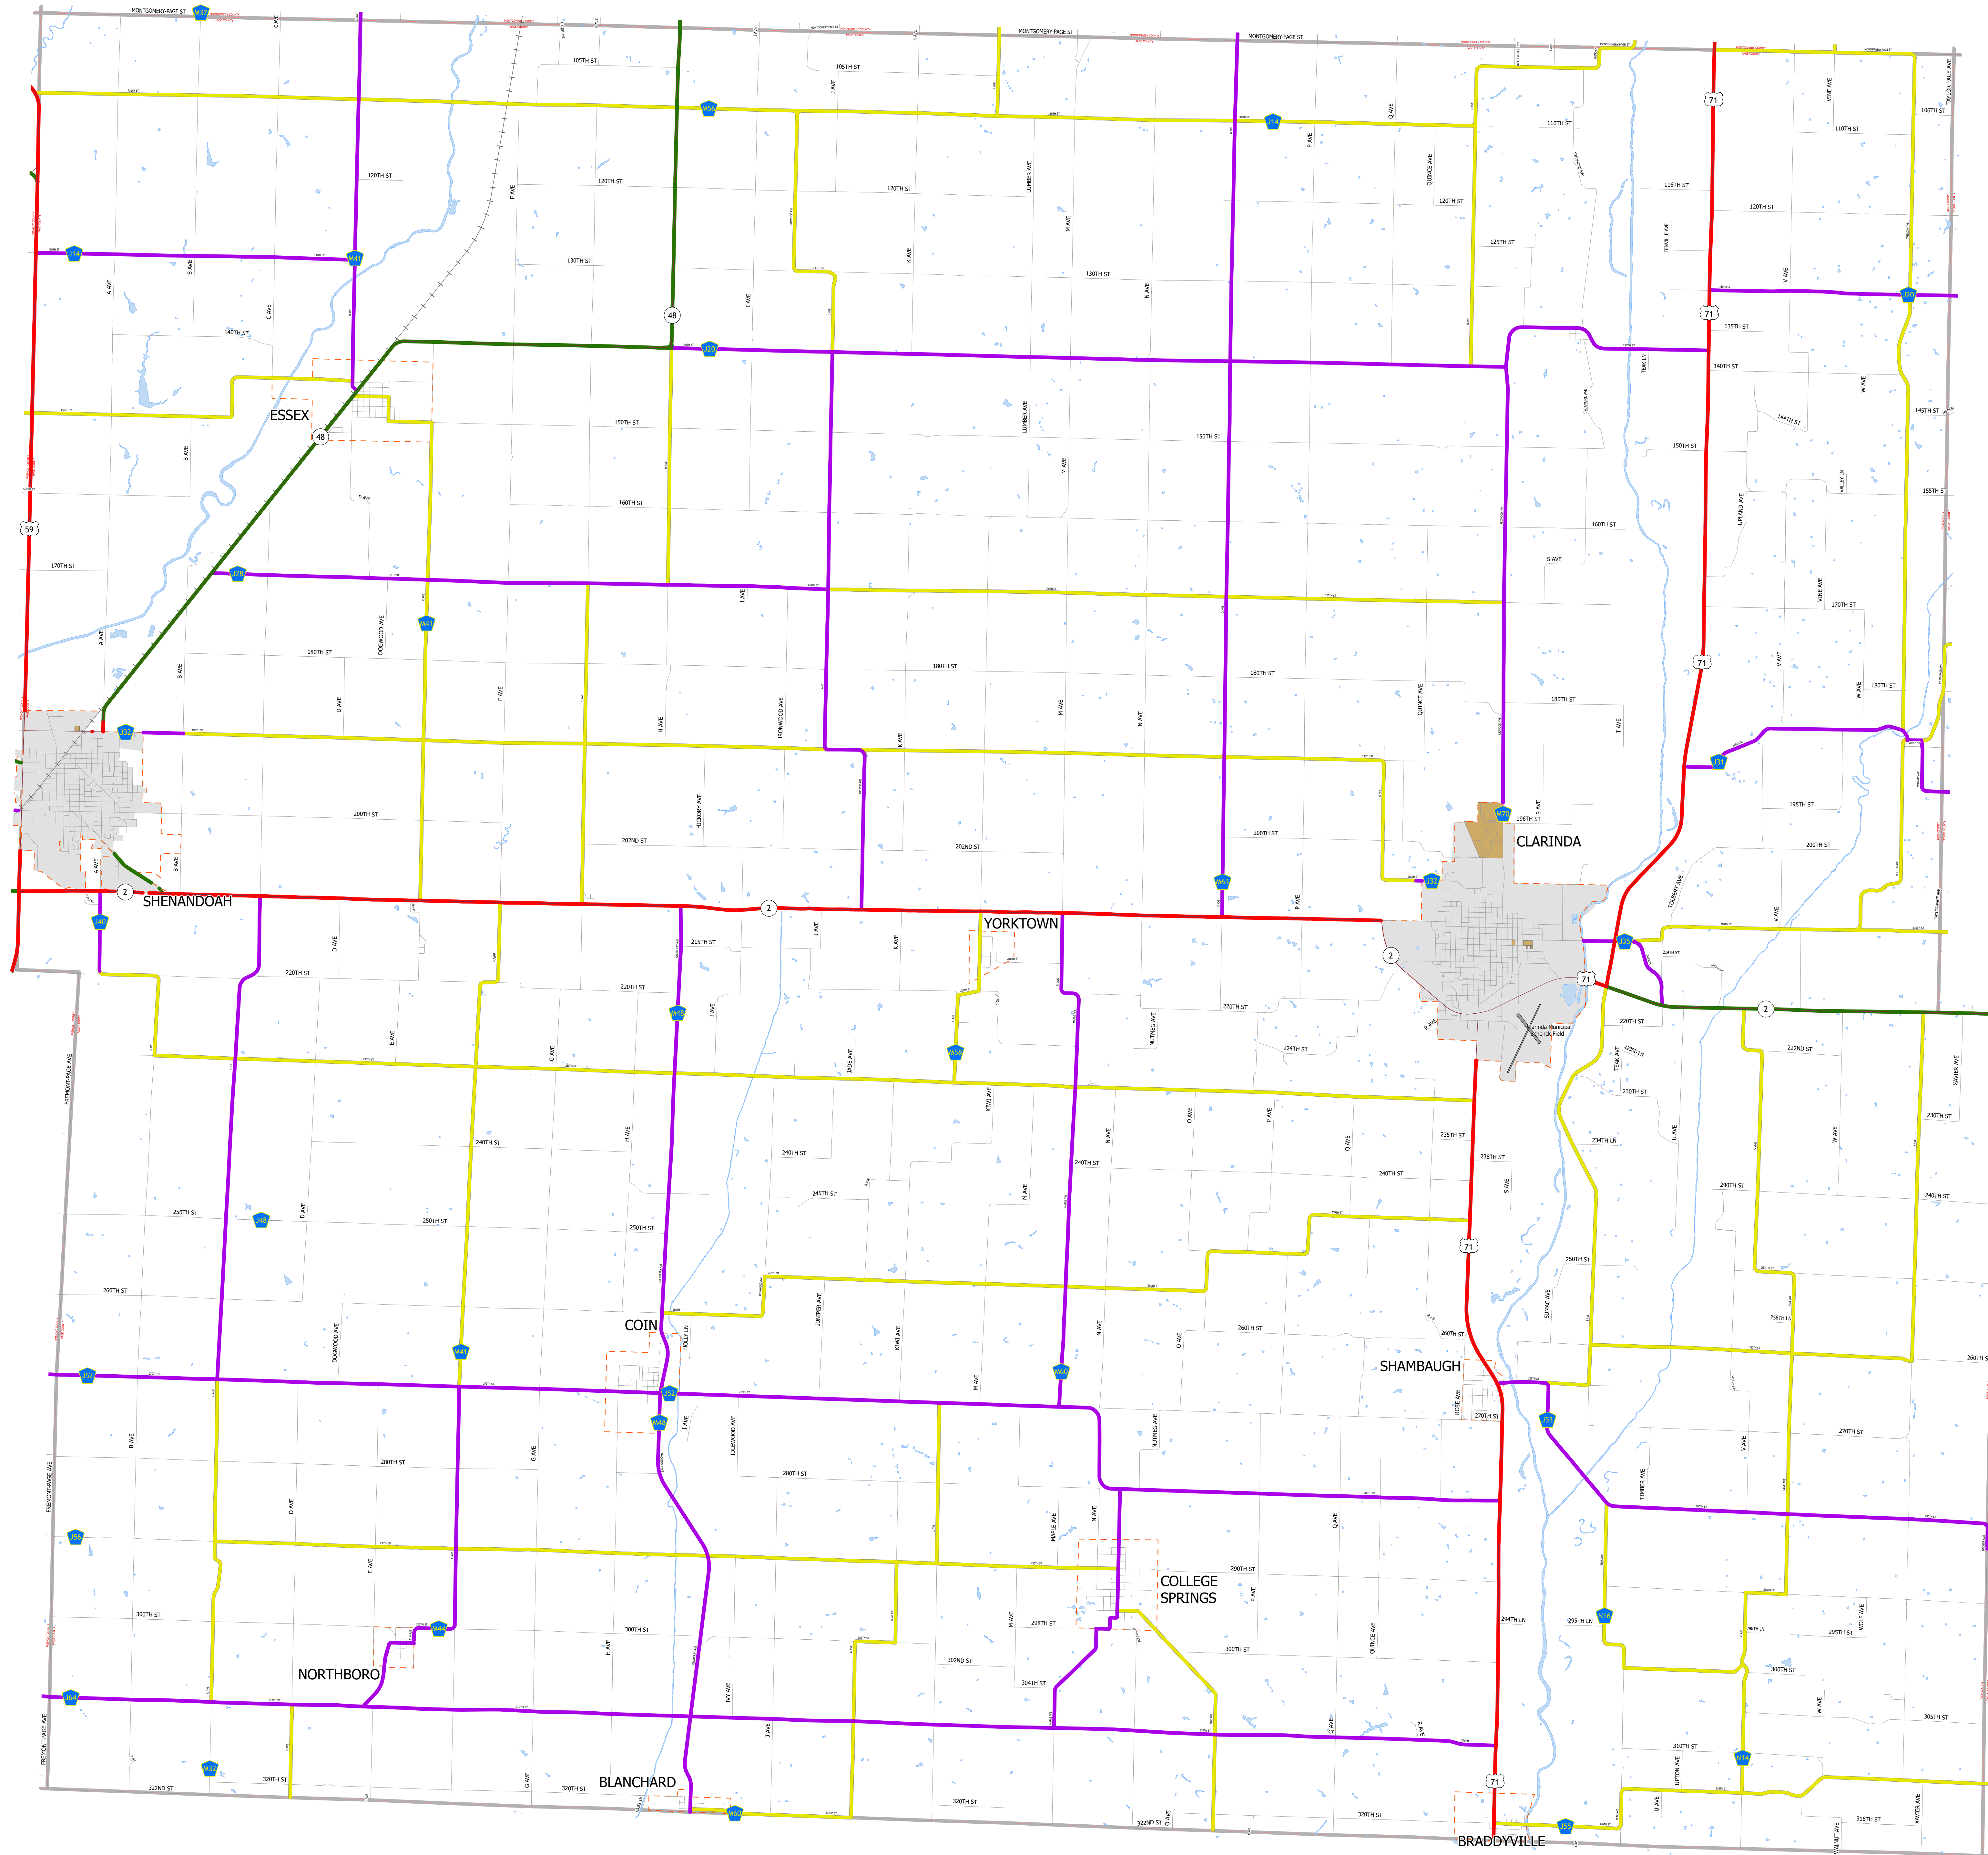

Page County IOWA

2/3/2026

-  Interstate
-  Other Principal Arterial
-  Minor Arterial
-  Major Collector
-  Minor Collector
-  Local Roads
-  Corporate Limits
-  Rail Lines
-  State Parks
-  State Institutions
-  Federal Land
-  County Borders
-  Urban Areas

FUTURE CLASSIFIED ROUTES SHOWN AS DASHED LINES

73