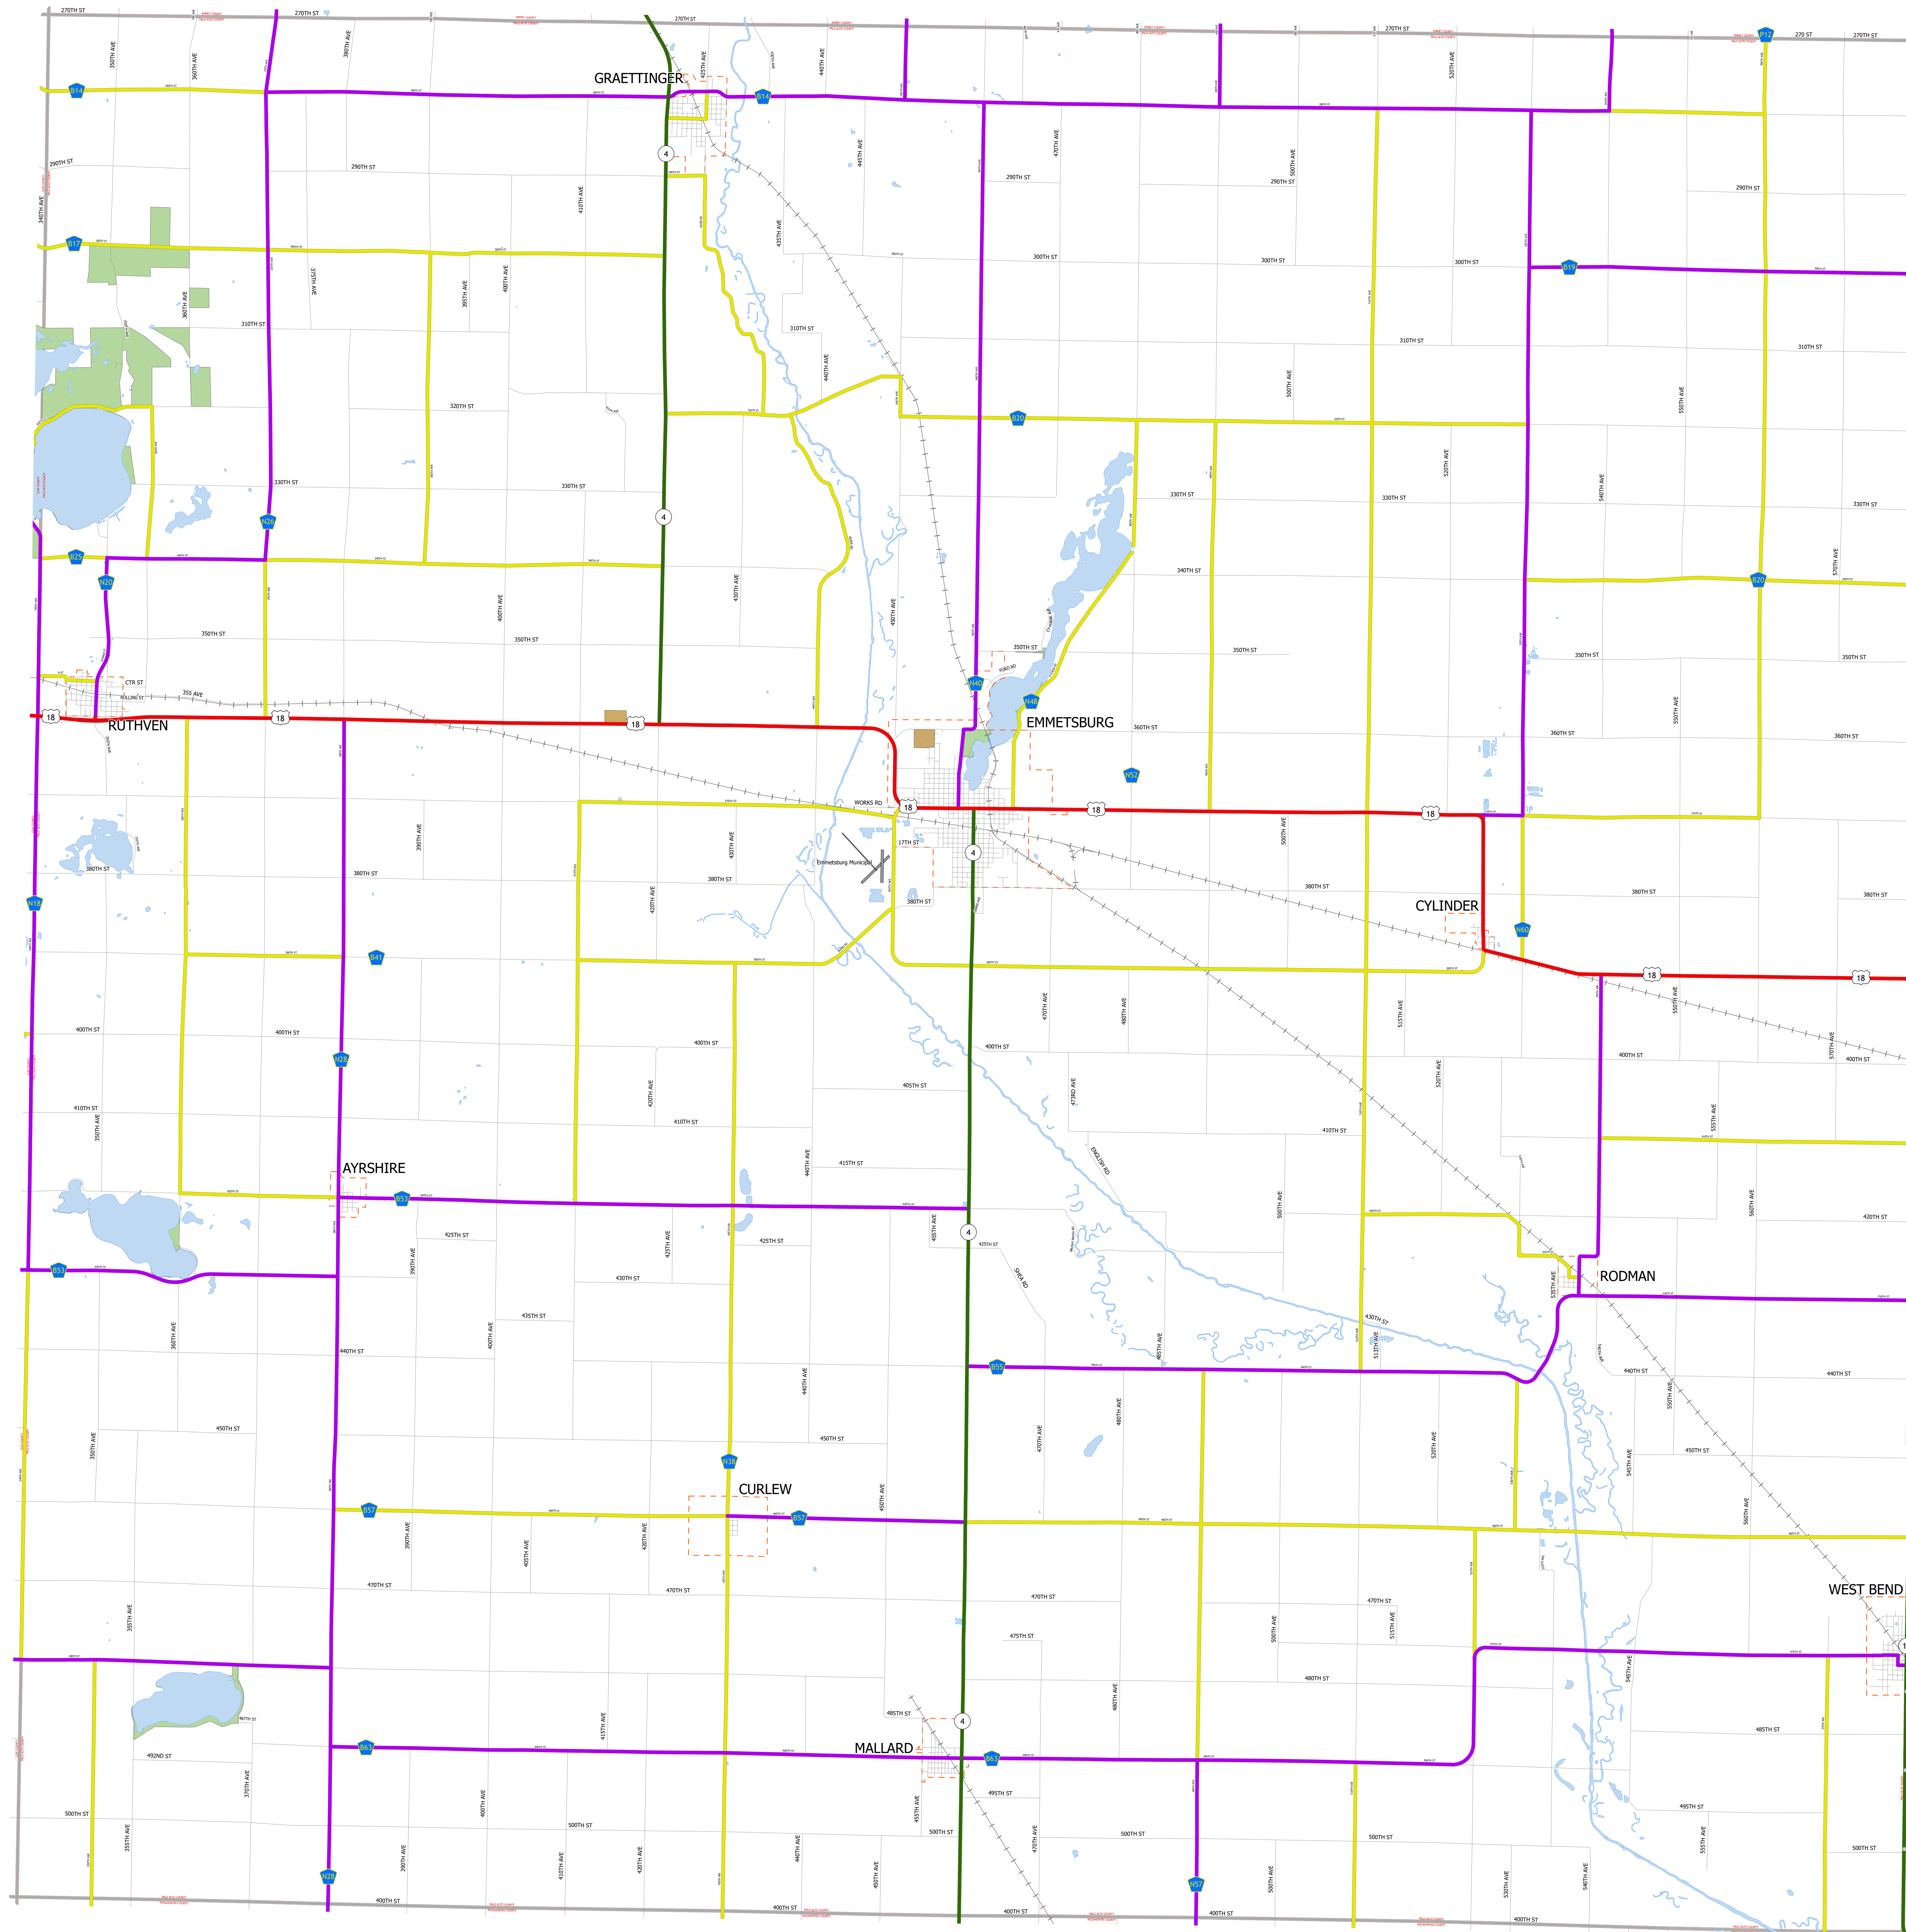

Palo Alto County IOWA

2/3/2026

-  Interstate
-  Other Principal Arterial
-  Minor Arterial
-  Major Collector
-  Minor Collector
-  Local Roads
-  Corporate Limits
-  Rail Lines
-  State Parks
-  State Institutions
-  Federal Land
-  County Borders
-  Urban Areas

FUTURE CLASSIFIED ROUTES SHOWN AS DASHED LINES

74