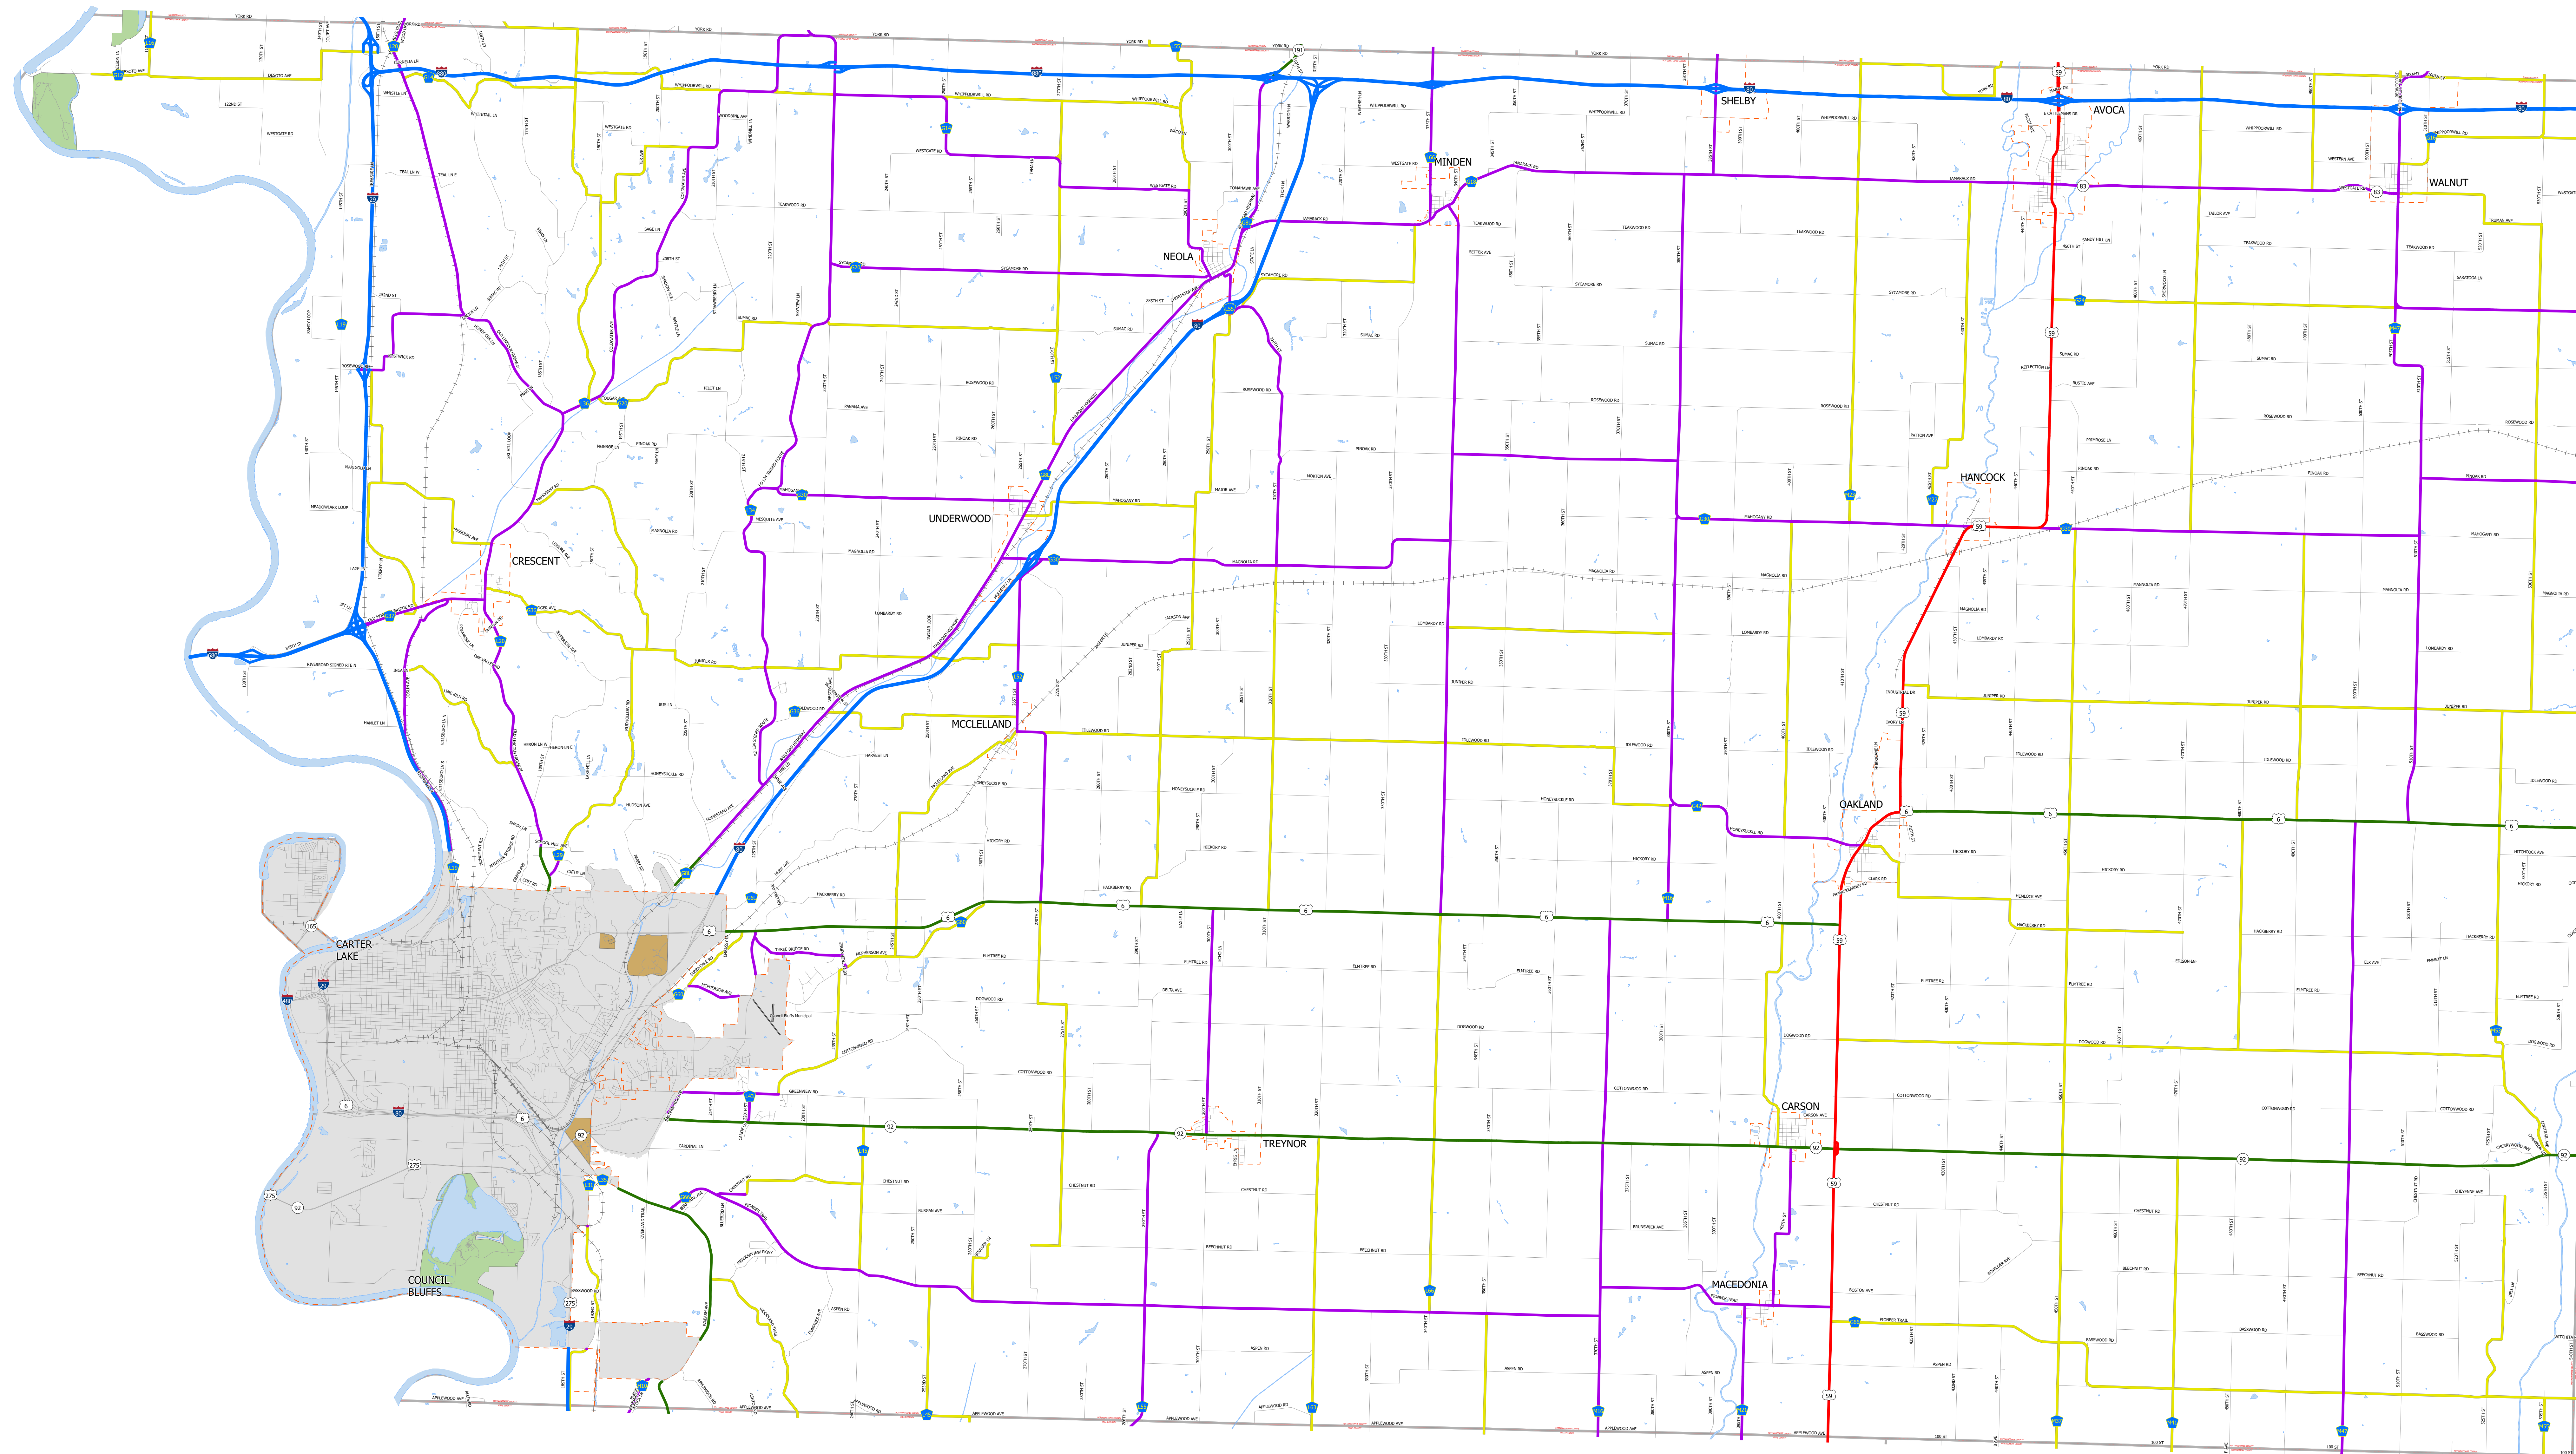

Pottawattamie County IOWA

2/3/2026

- Interstate
- Other Principal Arterial
- Minor Arterial
- Major Collector
- Minor Collector
- Local Roads
- Corporate Limits
- Rail Lines
- State Parks
- State Institutions
- Federal Land
- County Borders
- Urban Areas

FUTURE CLASSIFIED ROUTES SHOWN AS DASHED LINES

78