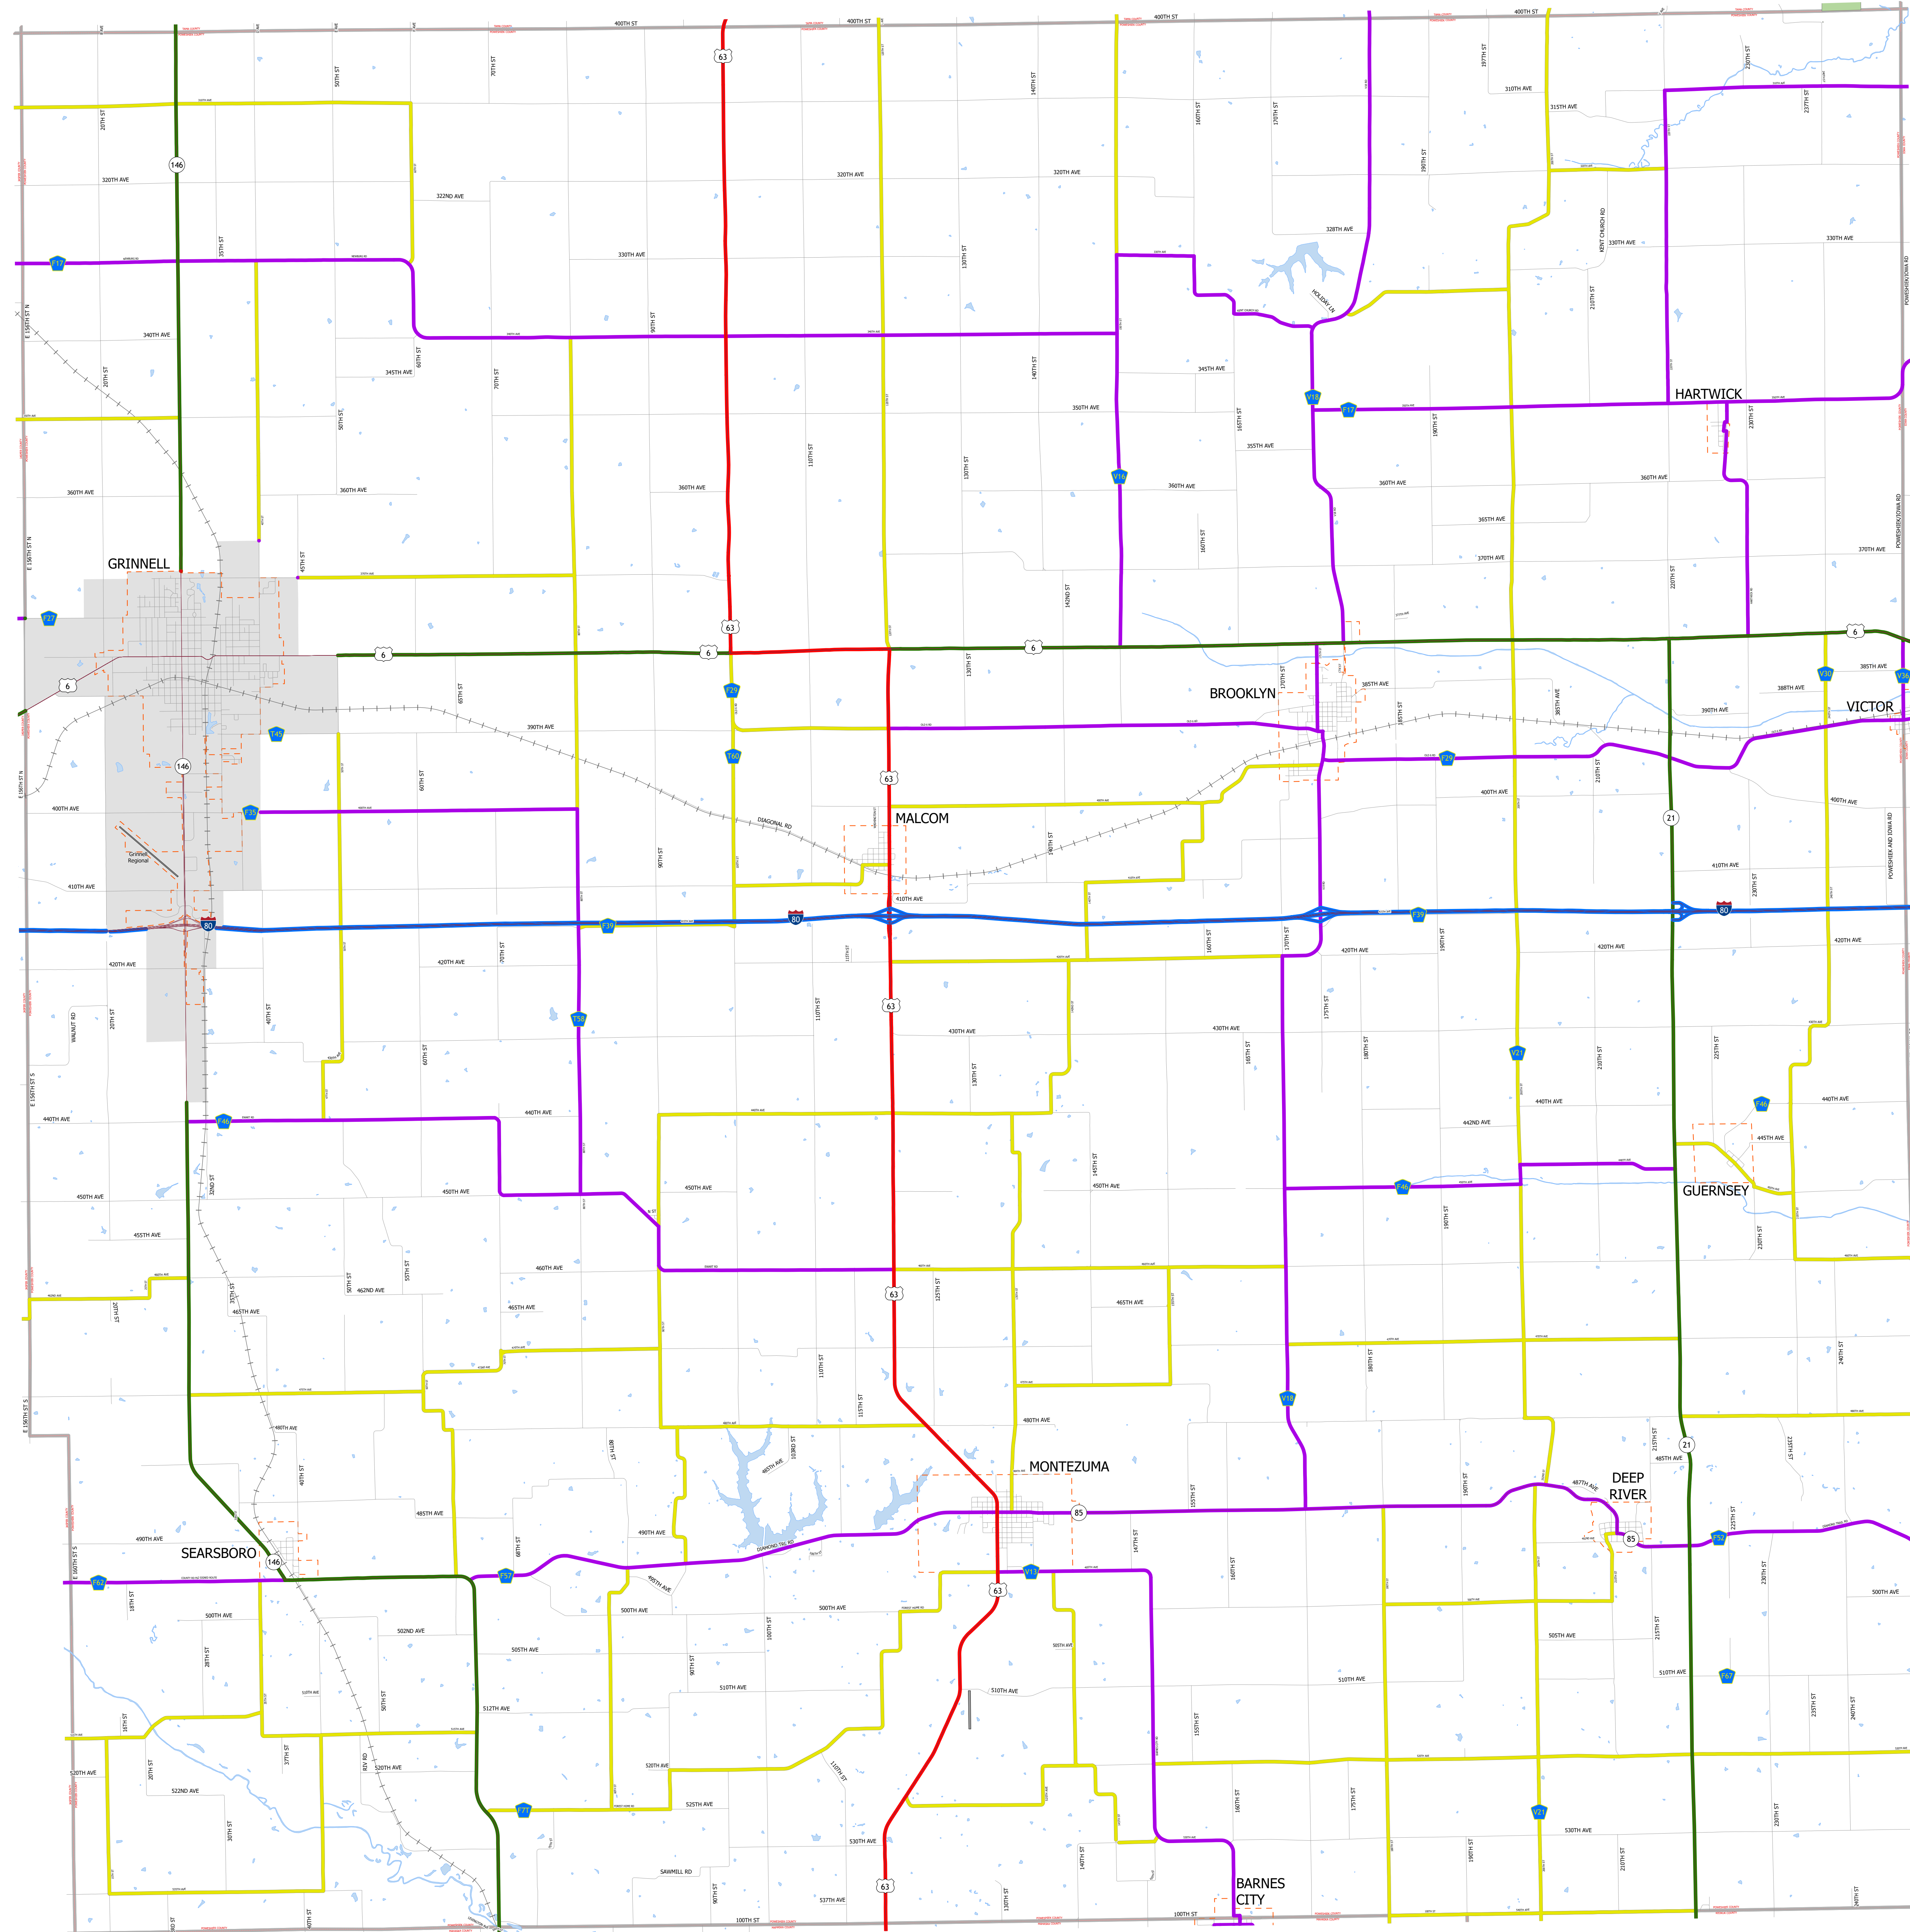

Poweshiek County IOWA

2/3/2026

-  Interstate
-  Other Principal Arterial
-  Minor Arterial
-  Major Collector
-  Minor Collector
-  Local Roads
-  Corporate Limits
-  Rail Lines
-  State Parks
-  State Institutions
-  Federal Land
-  County Borders
-  Urban Areas

FUTURE CLASSIFIED ROUTES SHOWN AS DASHED LINES

79