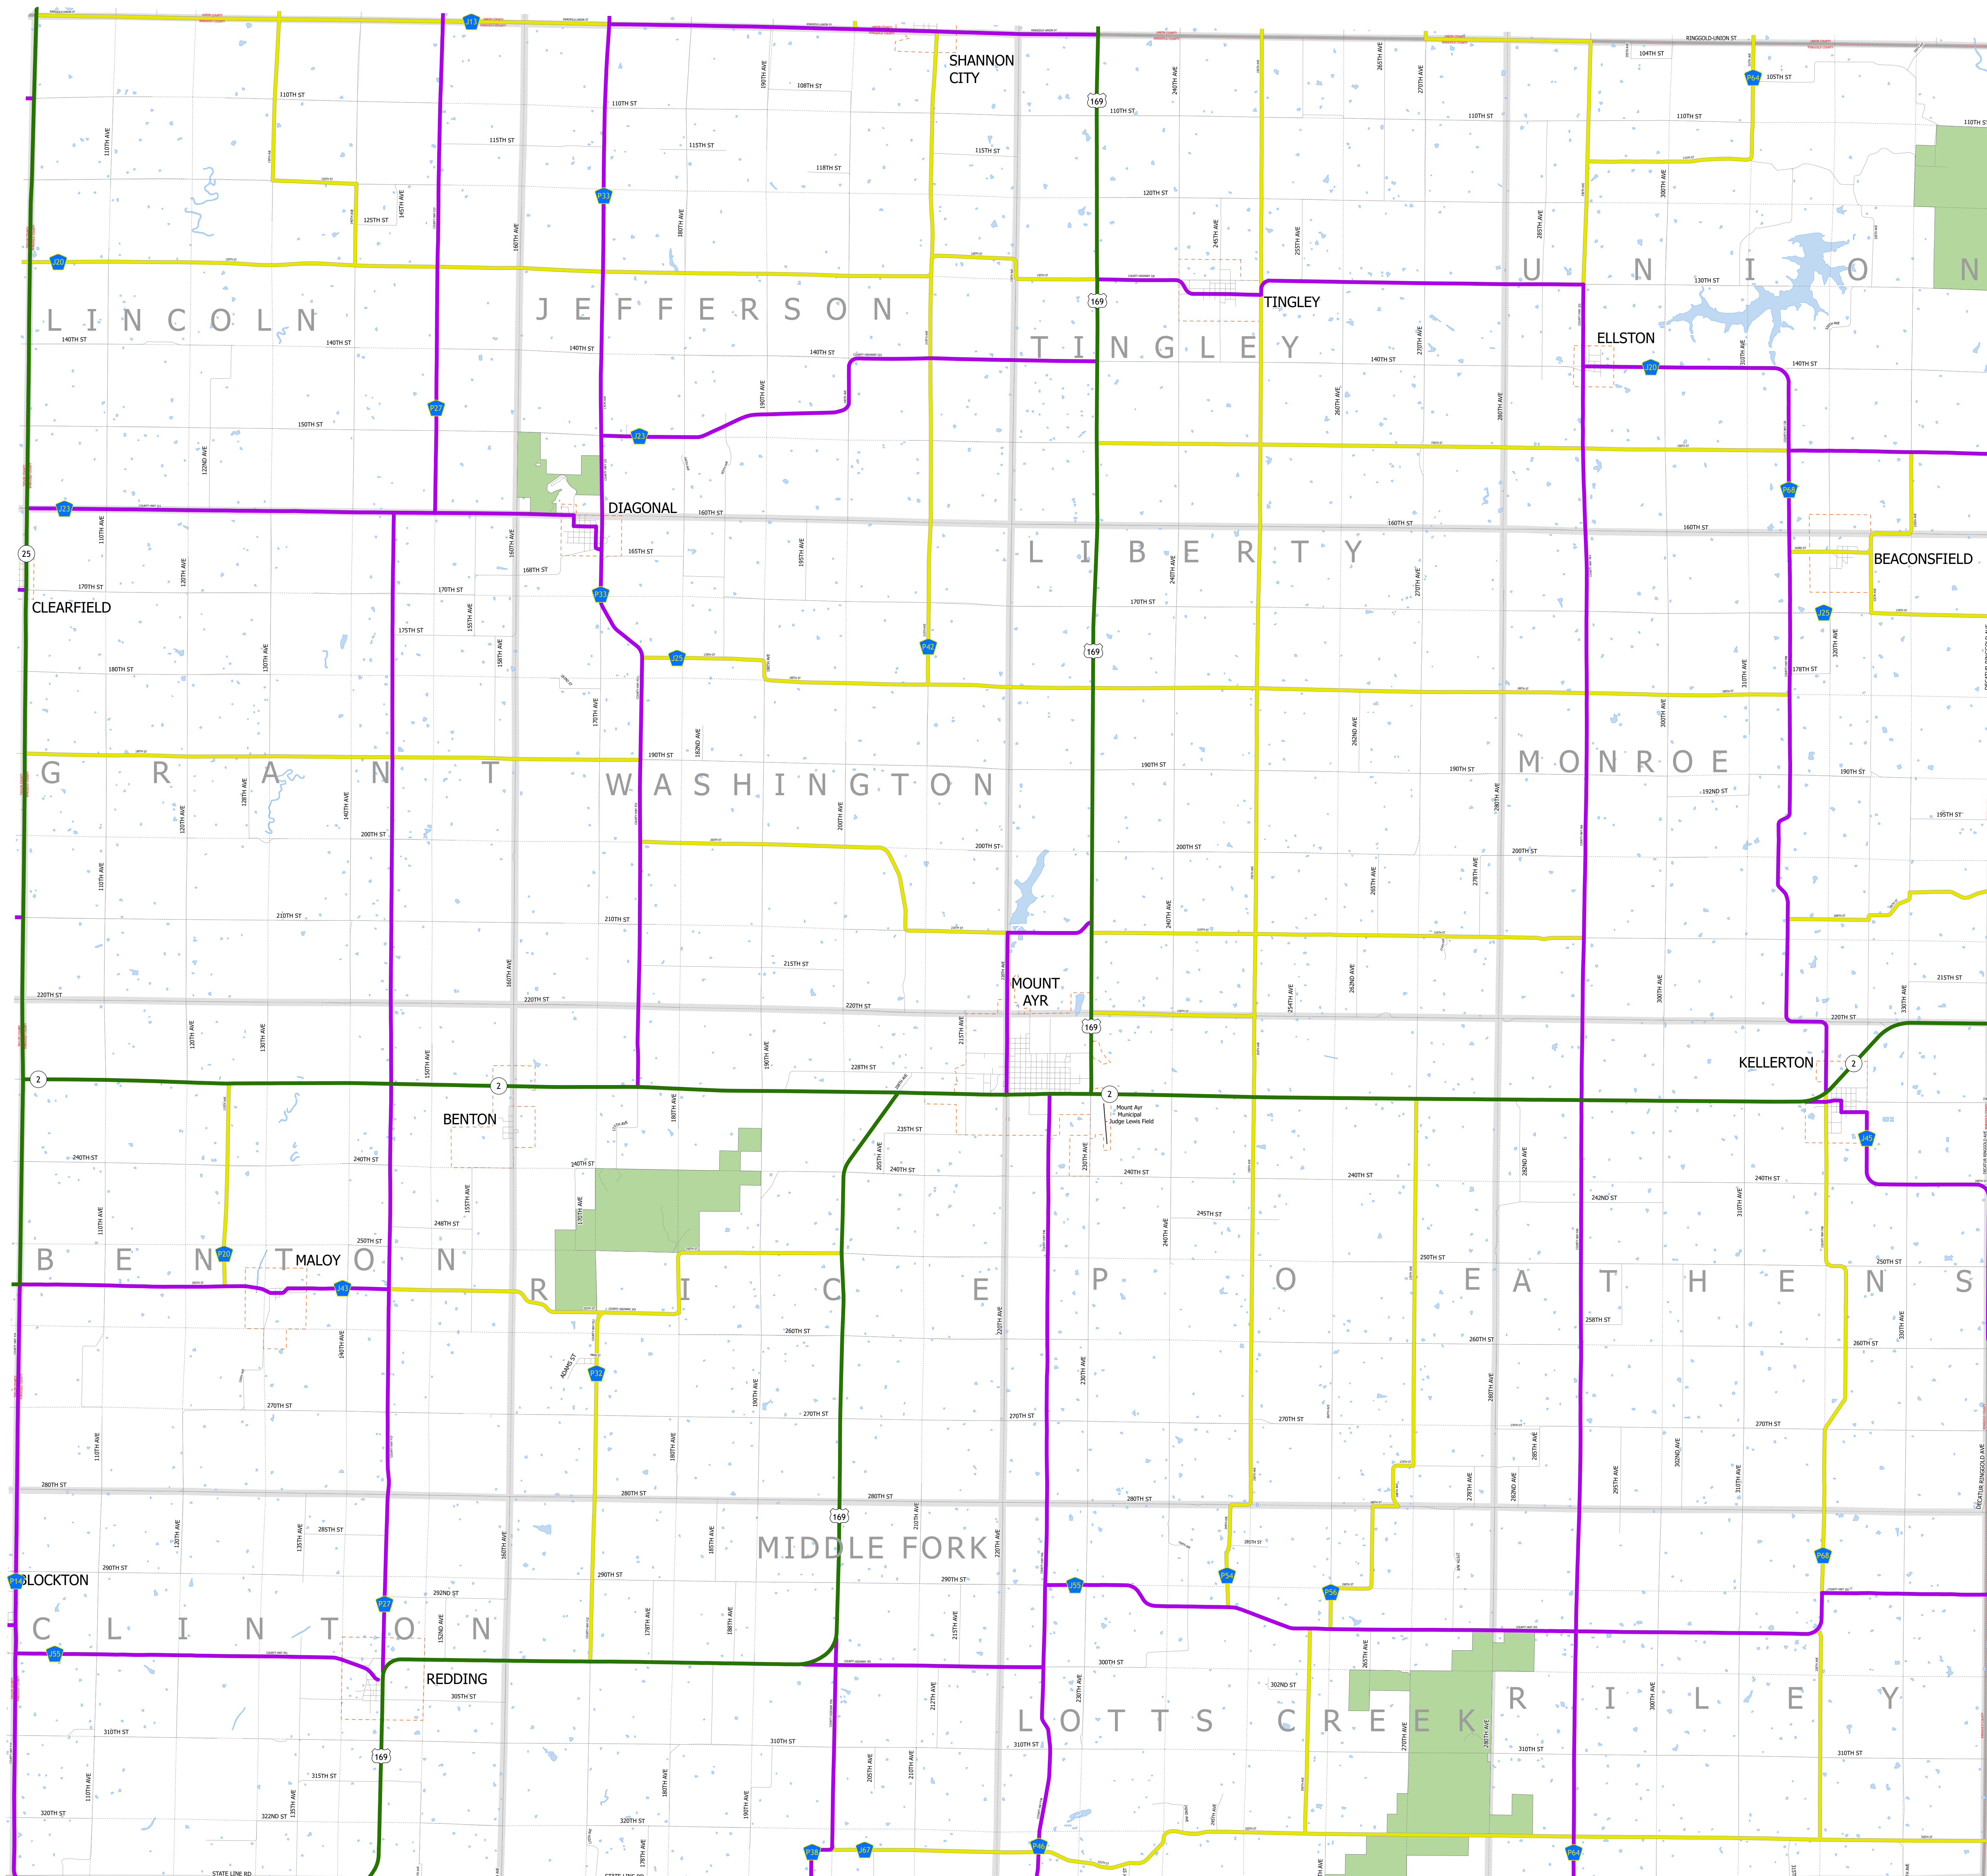

# Ringgold County IOWA

1/17/2024

- Interstate
- Other Principal Arterial
- Minor Arterial
- Major Collector
- Minor Collector
- Local Roads
- Corporate Limits
- Rail Lines
- State Parks
- State Institutions
- Federal Land
- County Borders
- Townships
- Urban Areas

FUTURE CLASSIFIED ROUTES SHOWN AS DASHED LINES